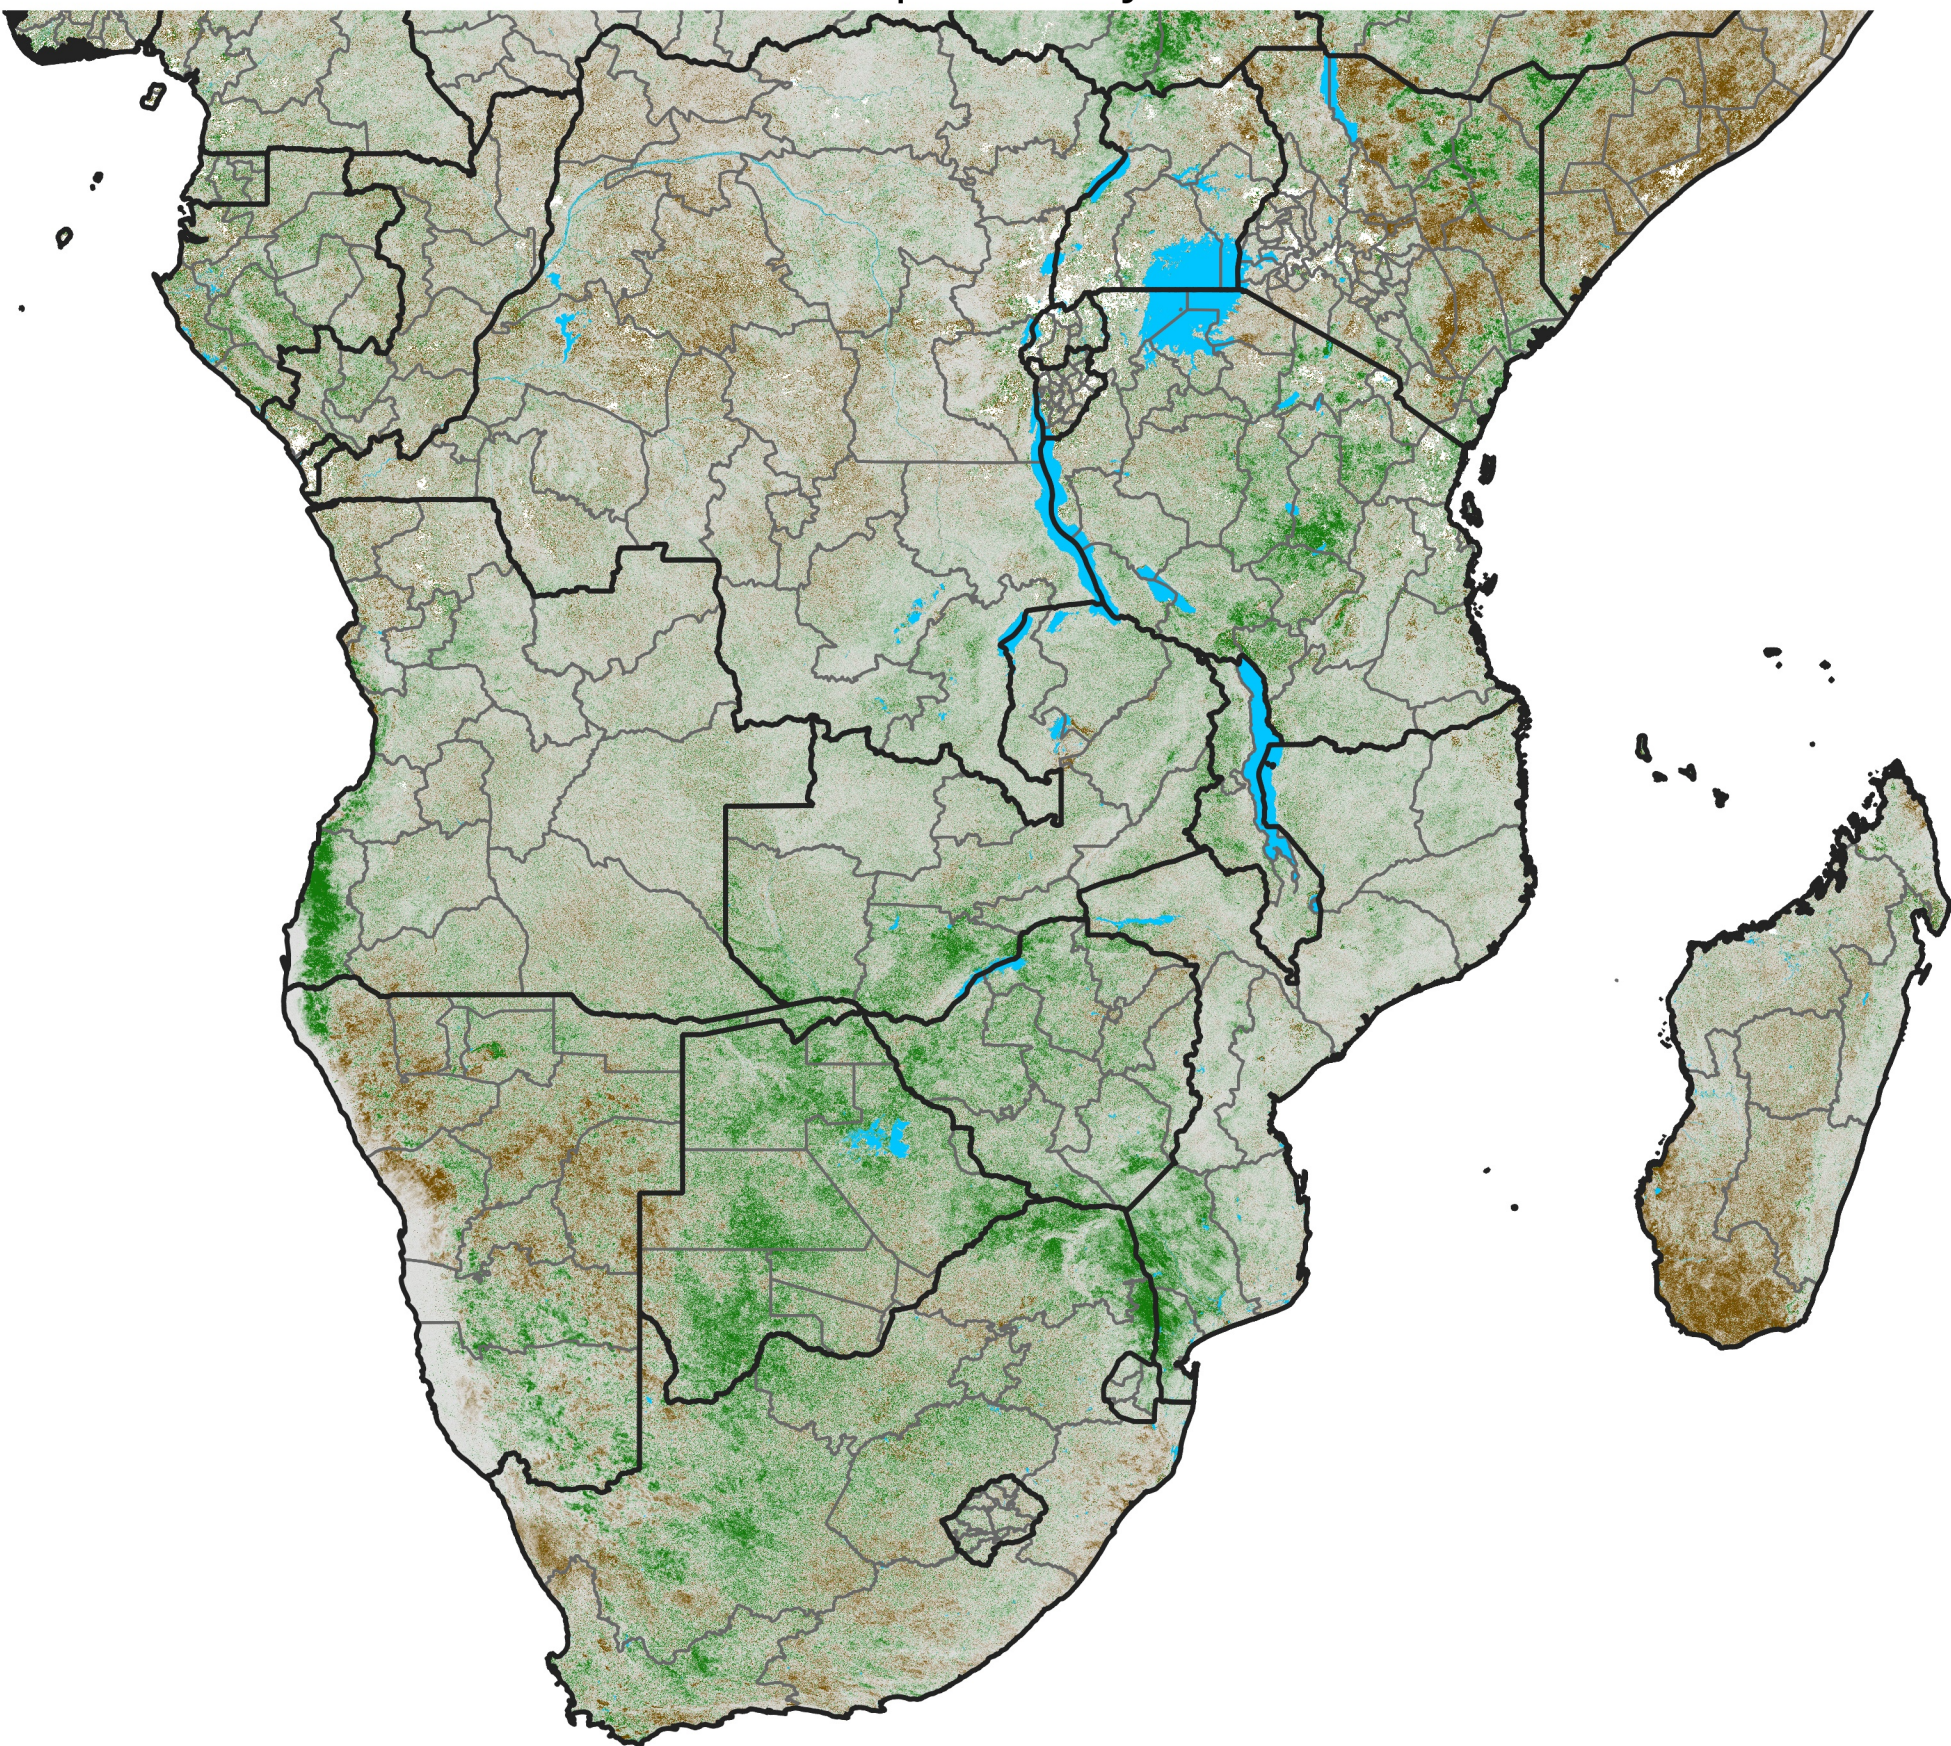

Southern Africa

NDVI Difference

2026 minus 2025

Period 25 / Apr 26 - May 05, 2026

NDVI Difference

< -0.3 -0.2 -0.1 -0.05 0.05 0.1 0.2 >0.3

Negative

No Difference