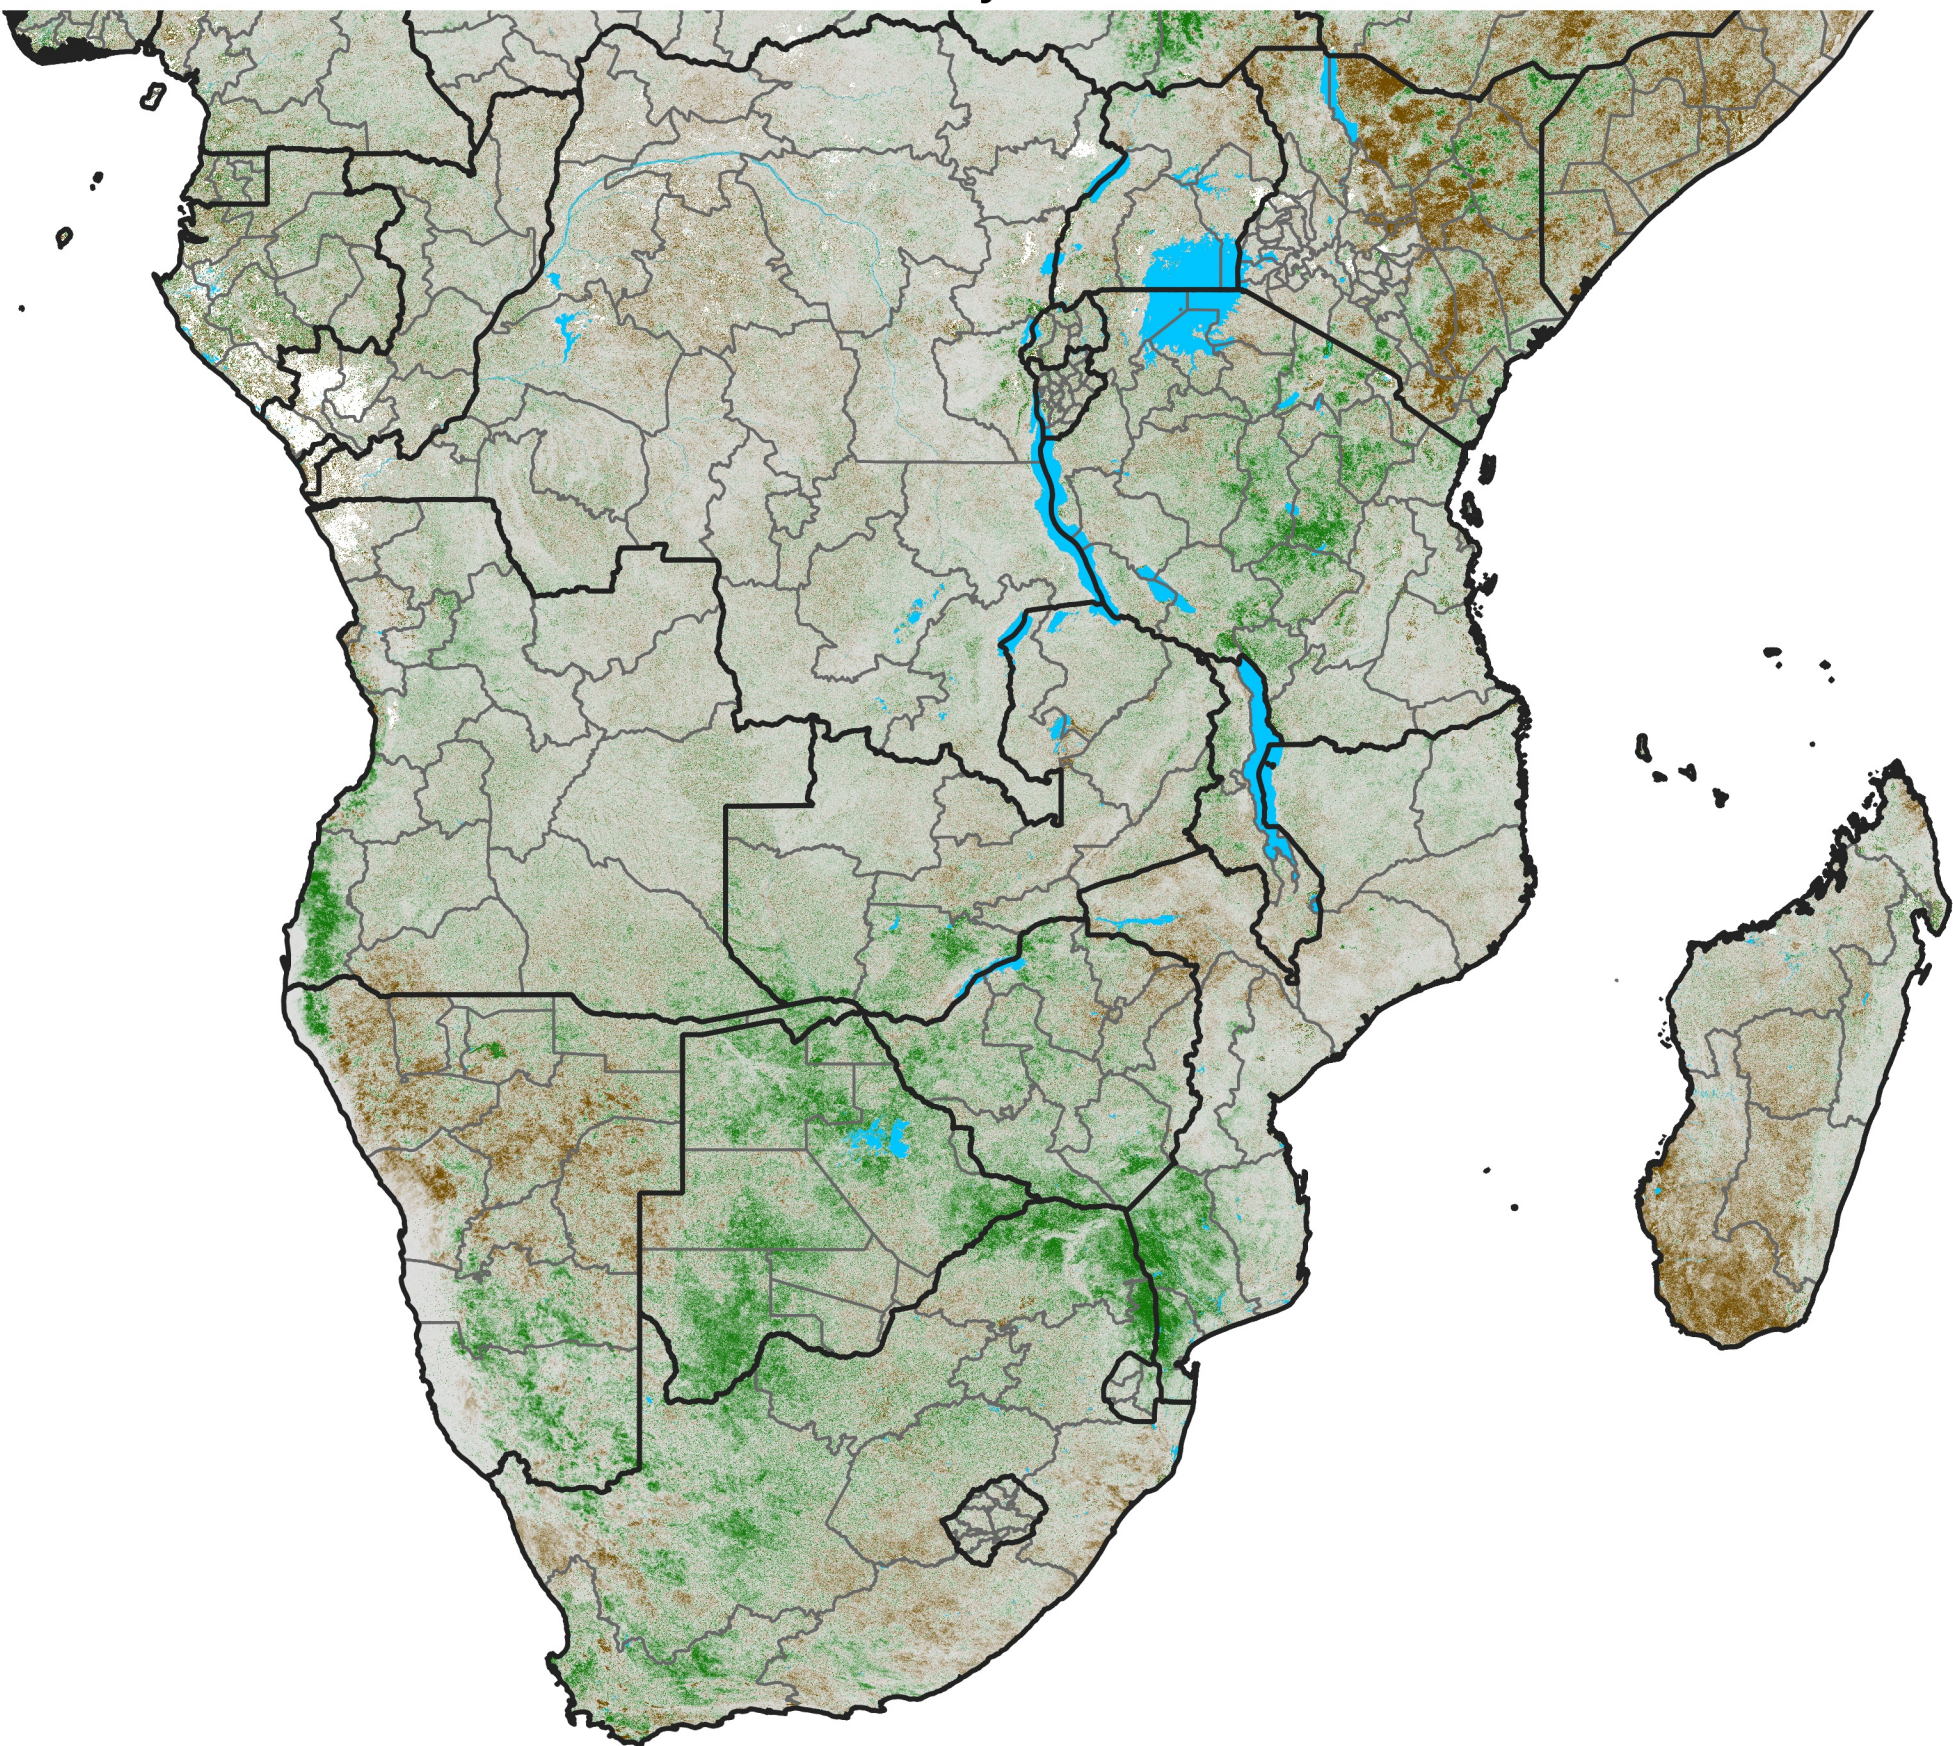

# Southern Africa

## NDVI Difference

2026 minus 2025

Period 27 / May 06 - 15, 2026

### NDVI Difference

< -0.3   -0.2   -0.1   -0.05   0.05   0.1   0.2   > 0.3

Negative

No Difference

Positive