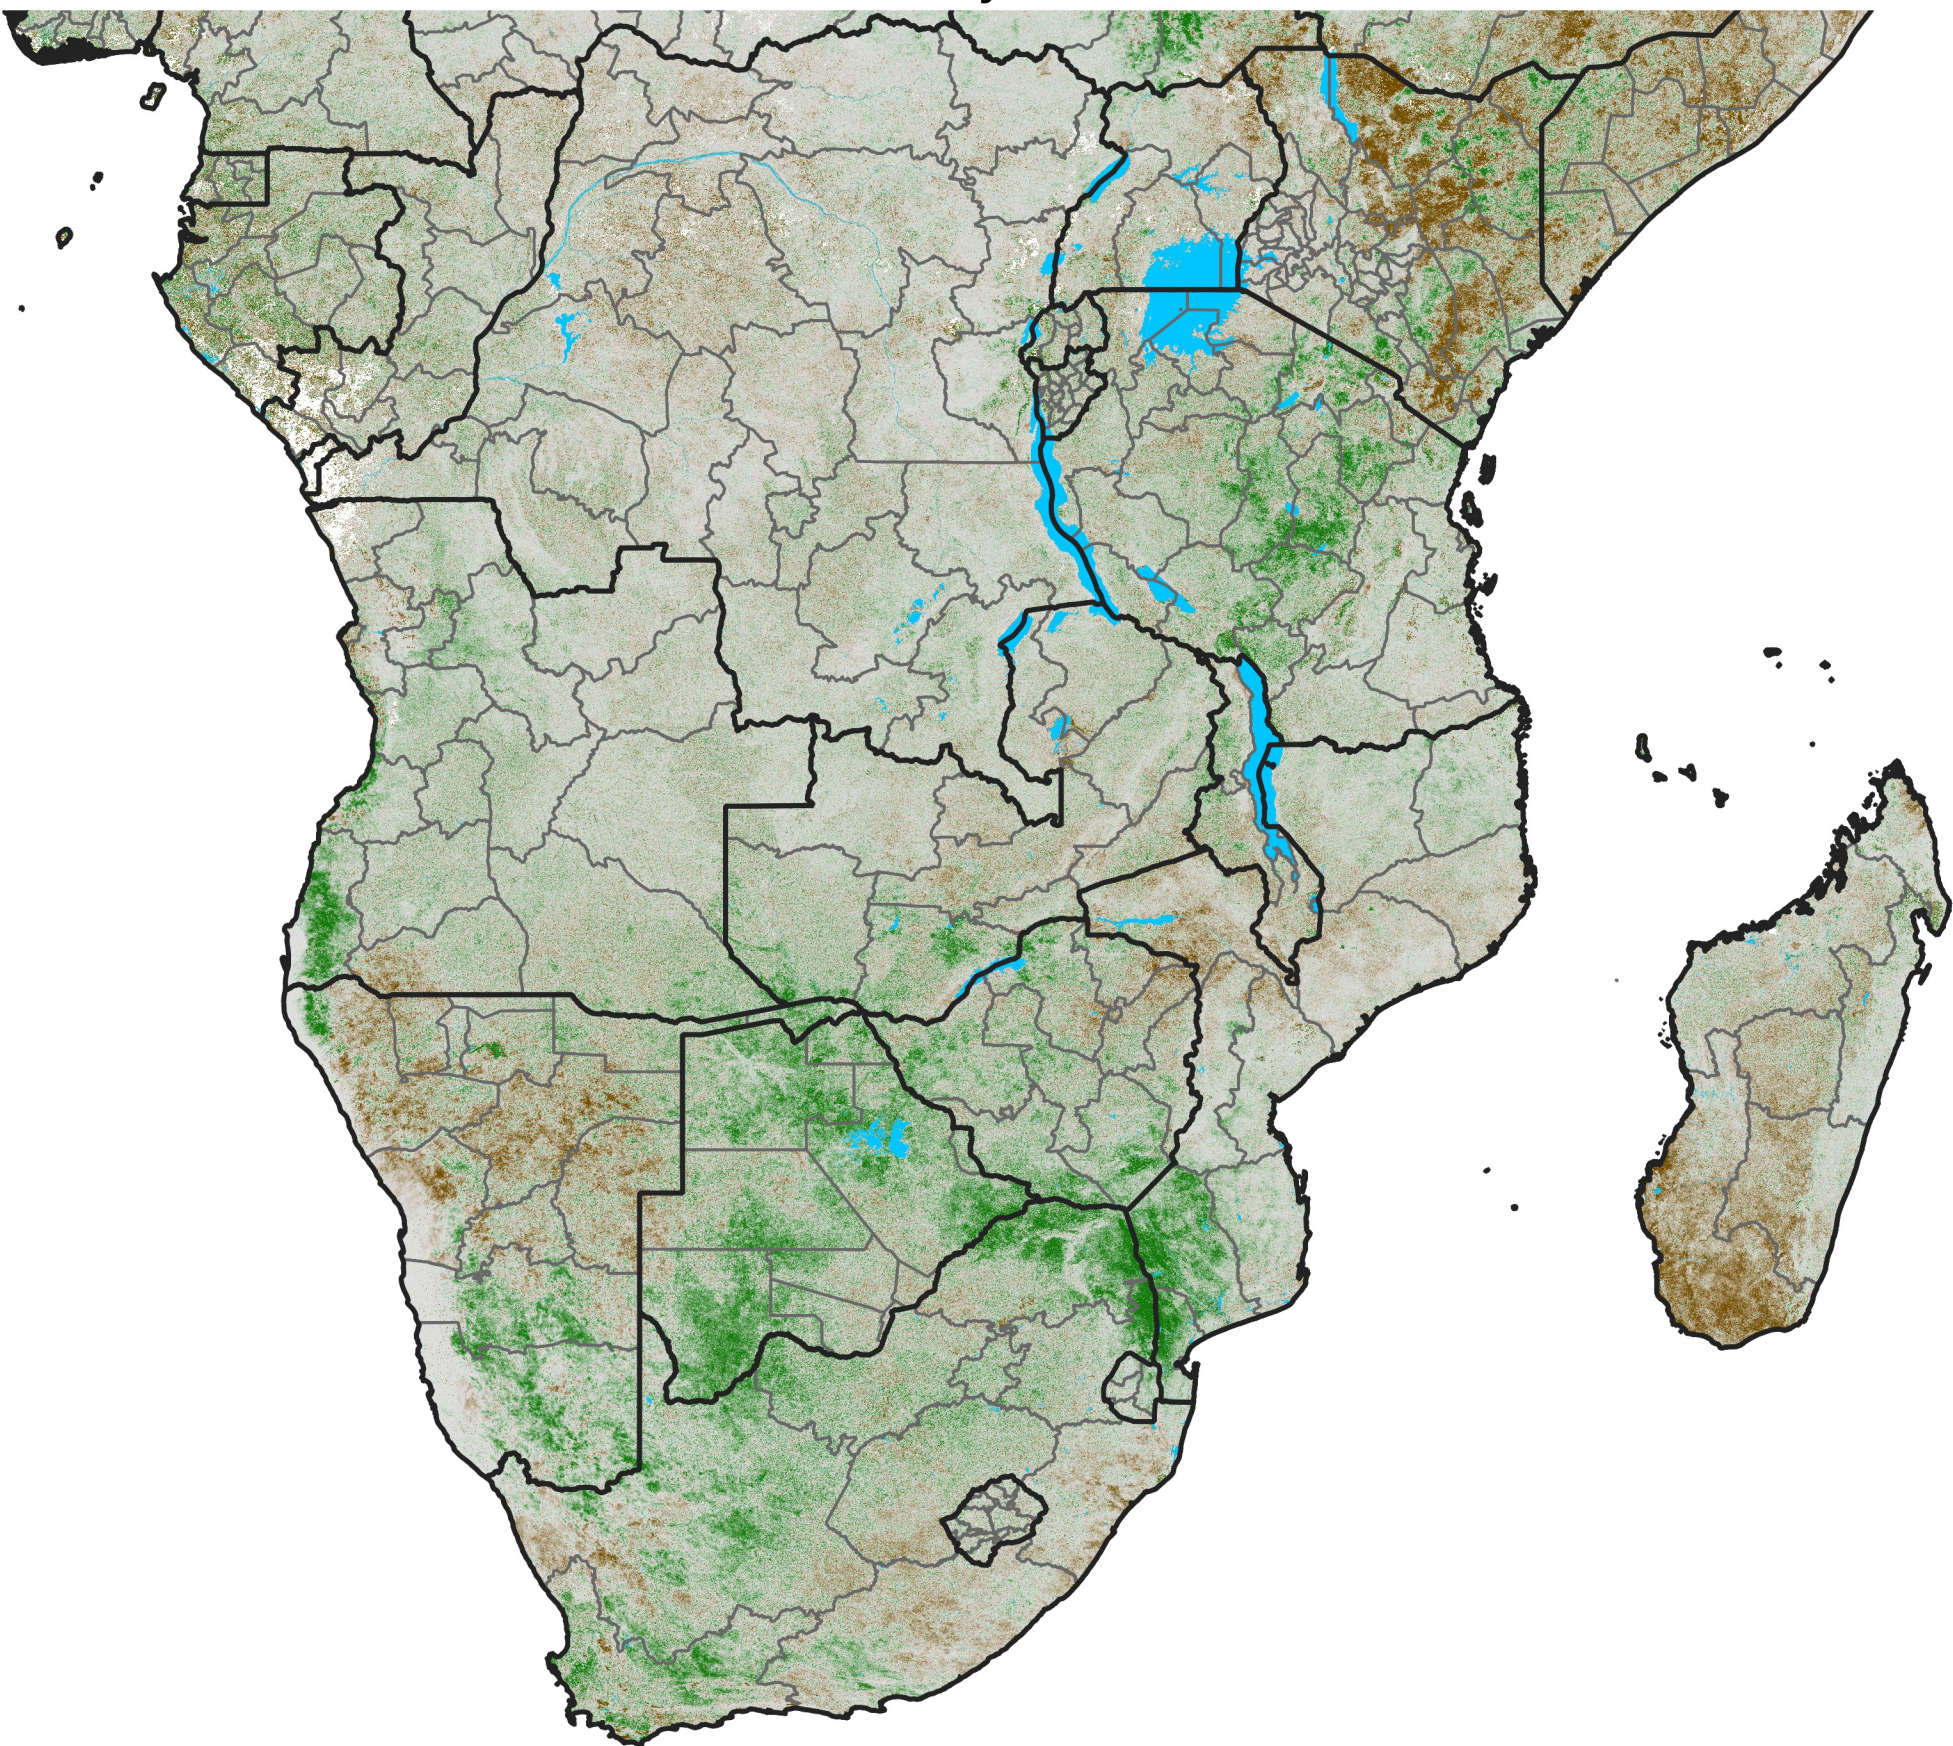

Southern Africa

NDVI Difference

2026 minus 2025

Period 28 / May 11 - 20, 2026

NDVI Difference

< -0.3 -0.2 -0.1 -0.05 0.05 0.1 0.2 >0.3

Negative

No Difference