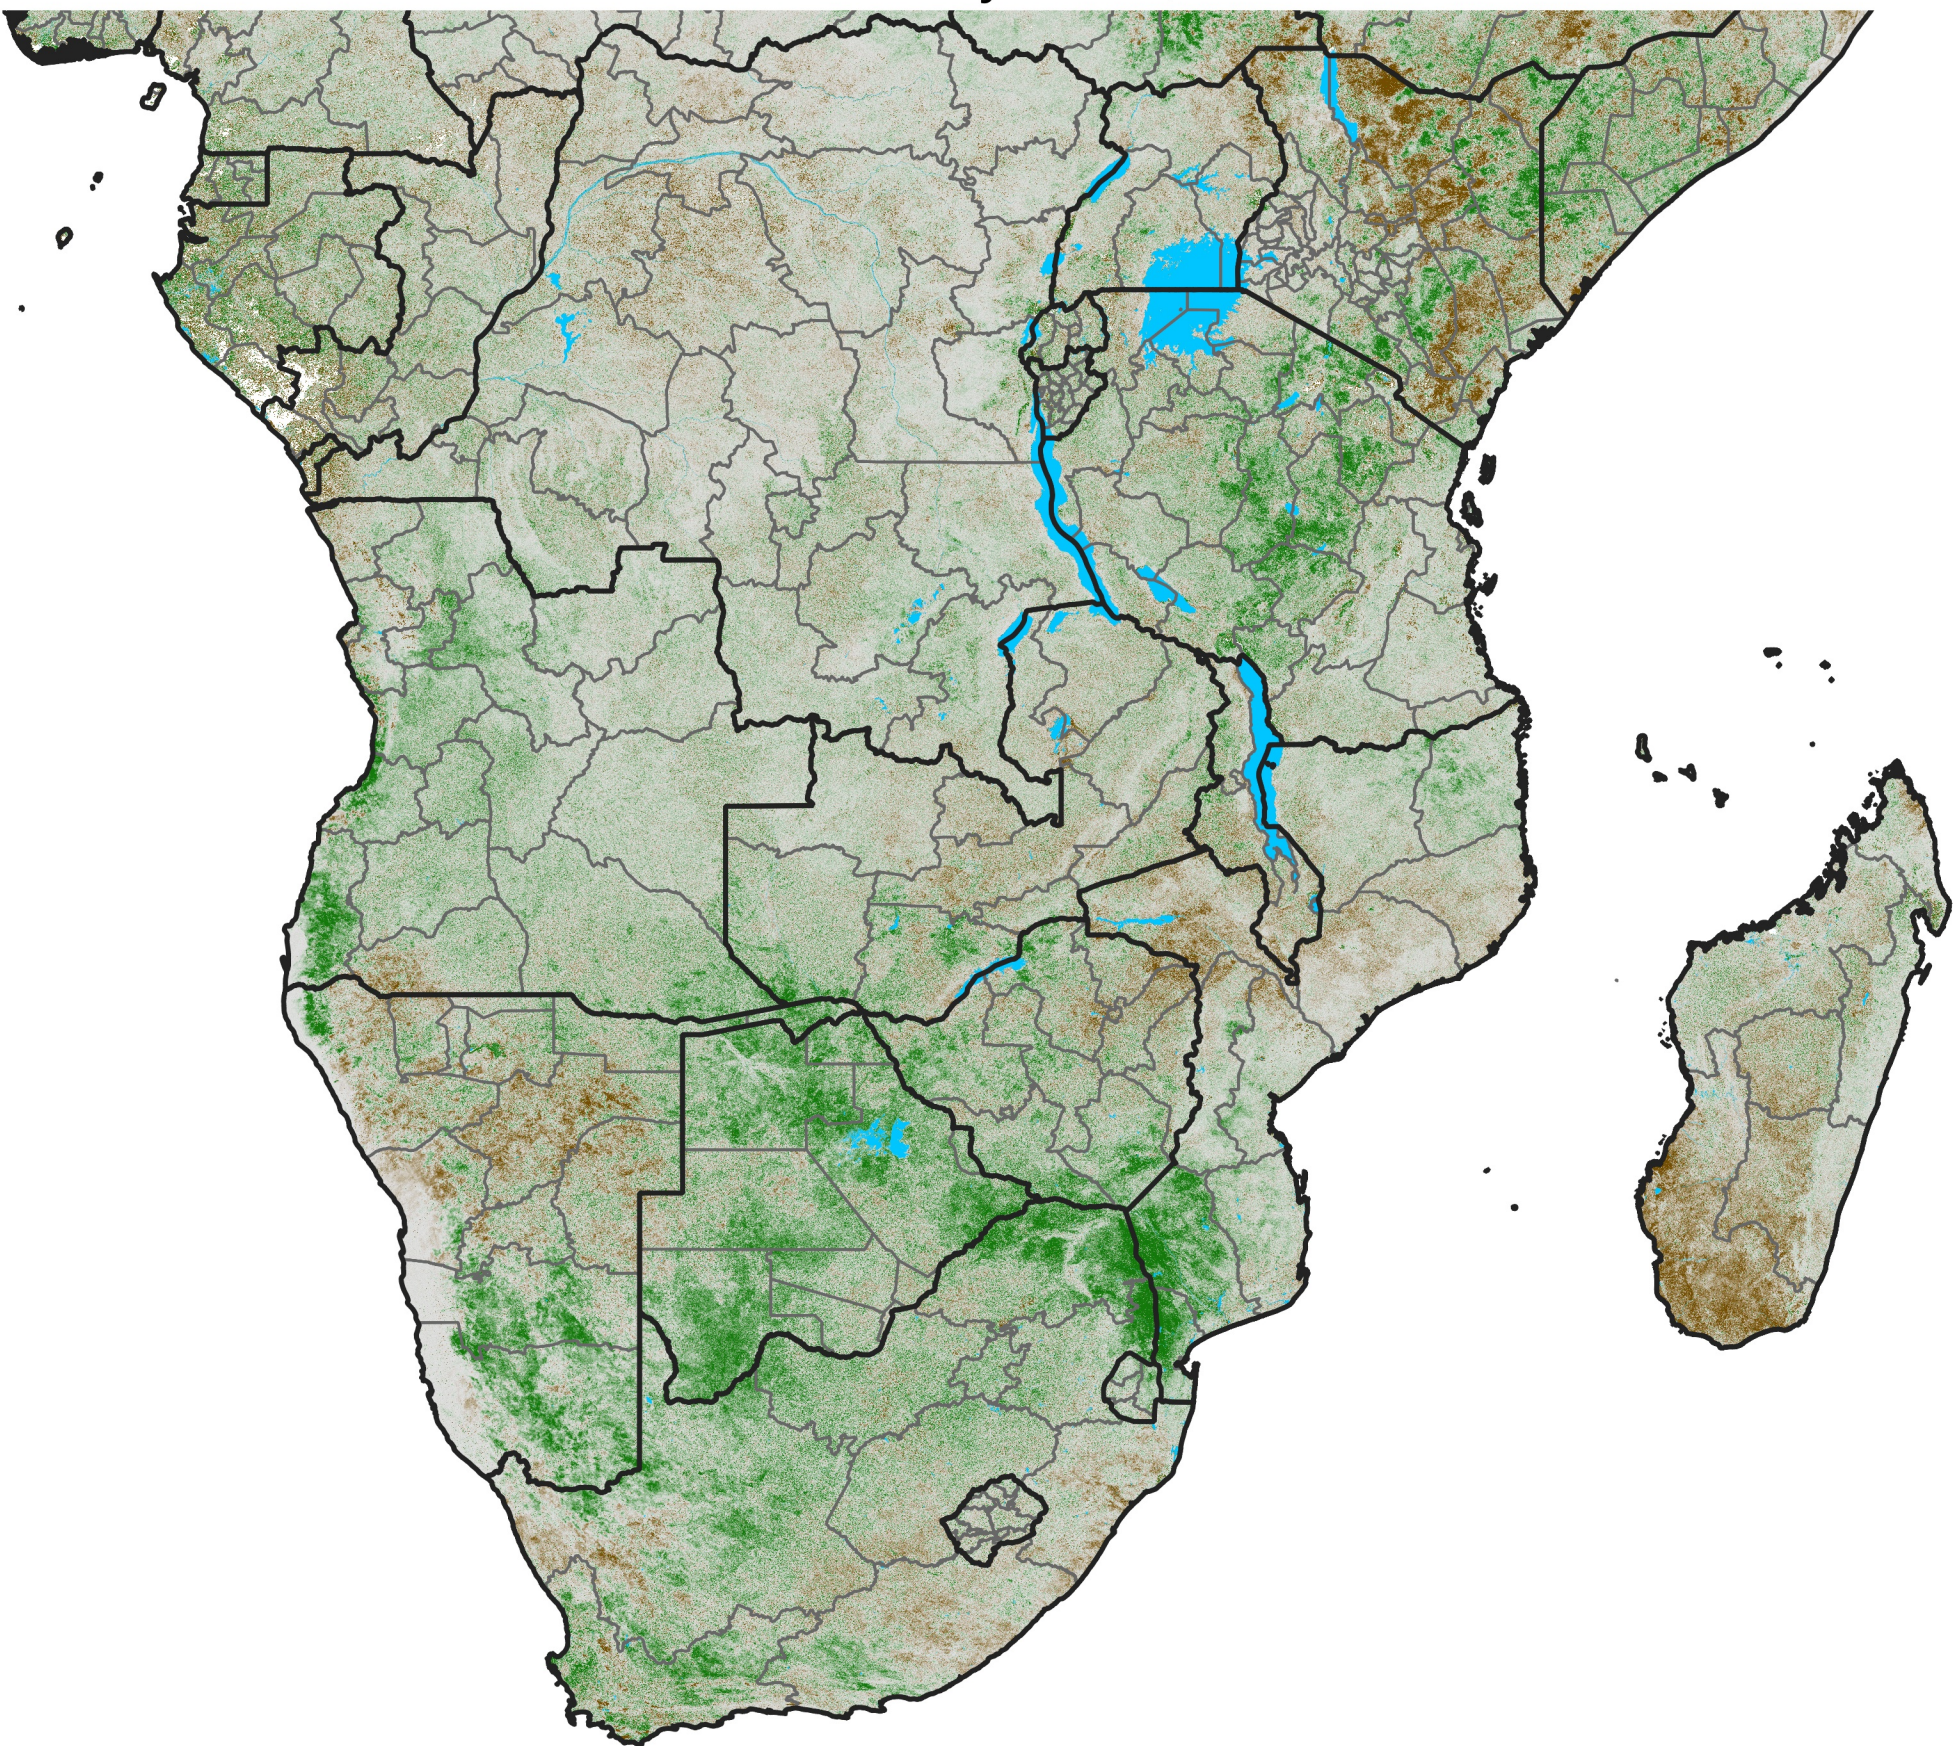

# Southern Africa

## NDVI Difference

2026 minus 2025

Period 30 / May 21 - 31, 2026

### NDVI Difference

< -0.3   -0.2   -0.1   -0.05   0.05   0.1   0.2   > 0.3

Negative

No Difference

Positive