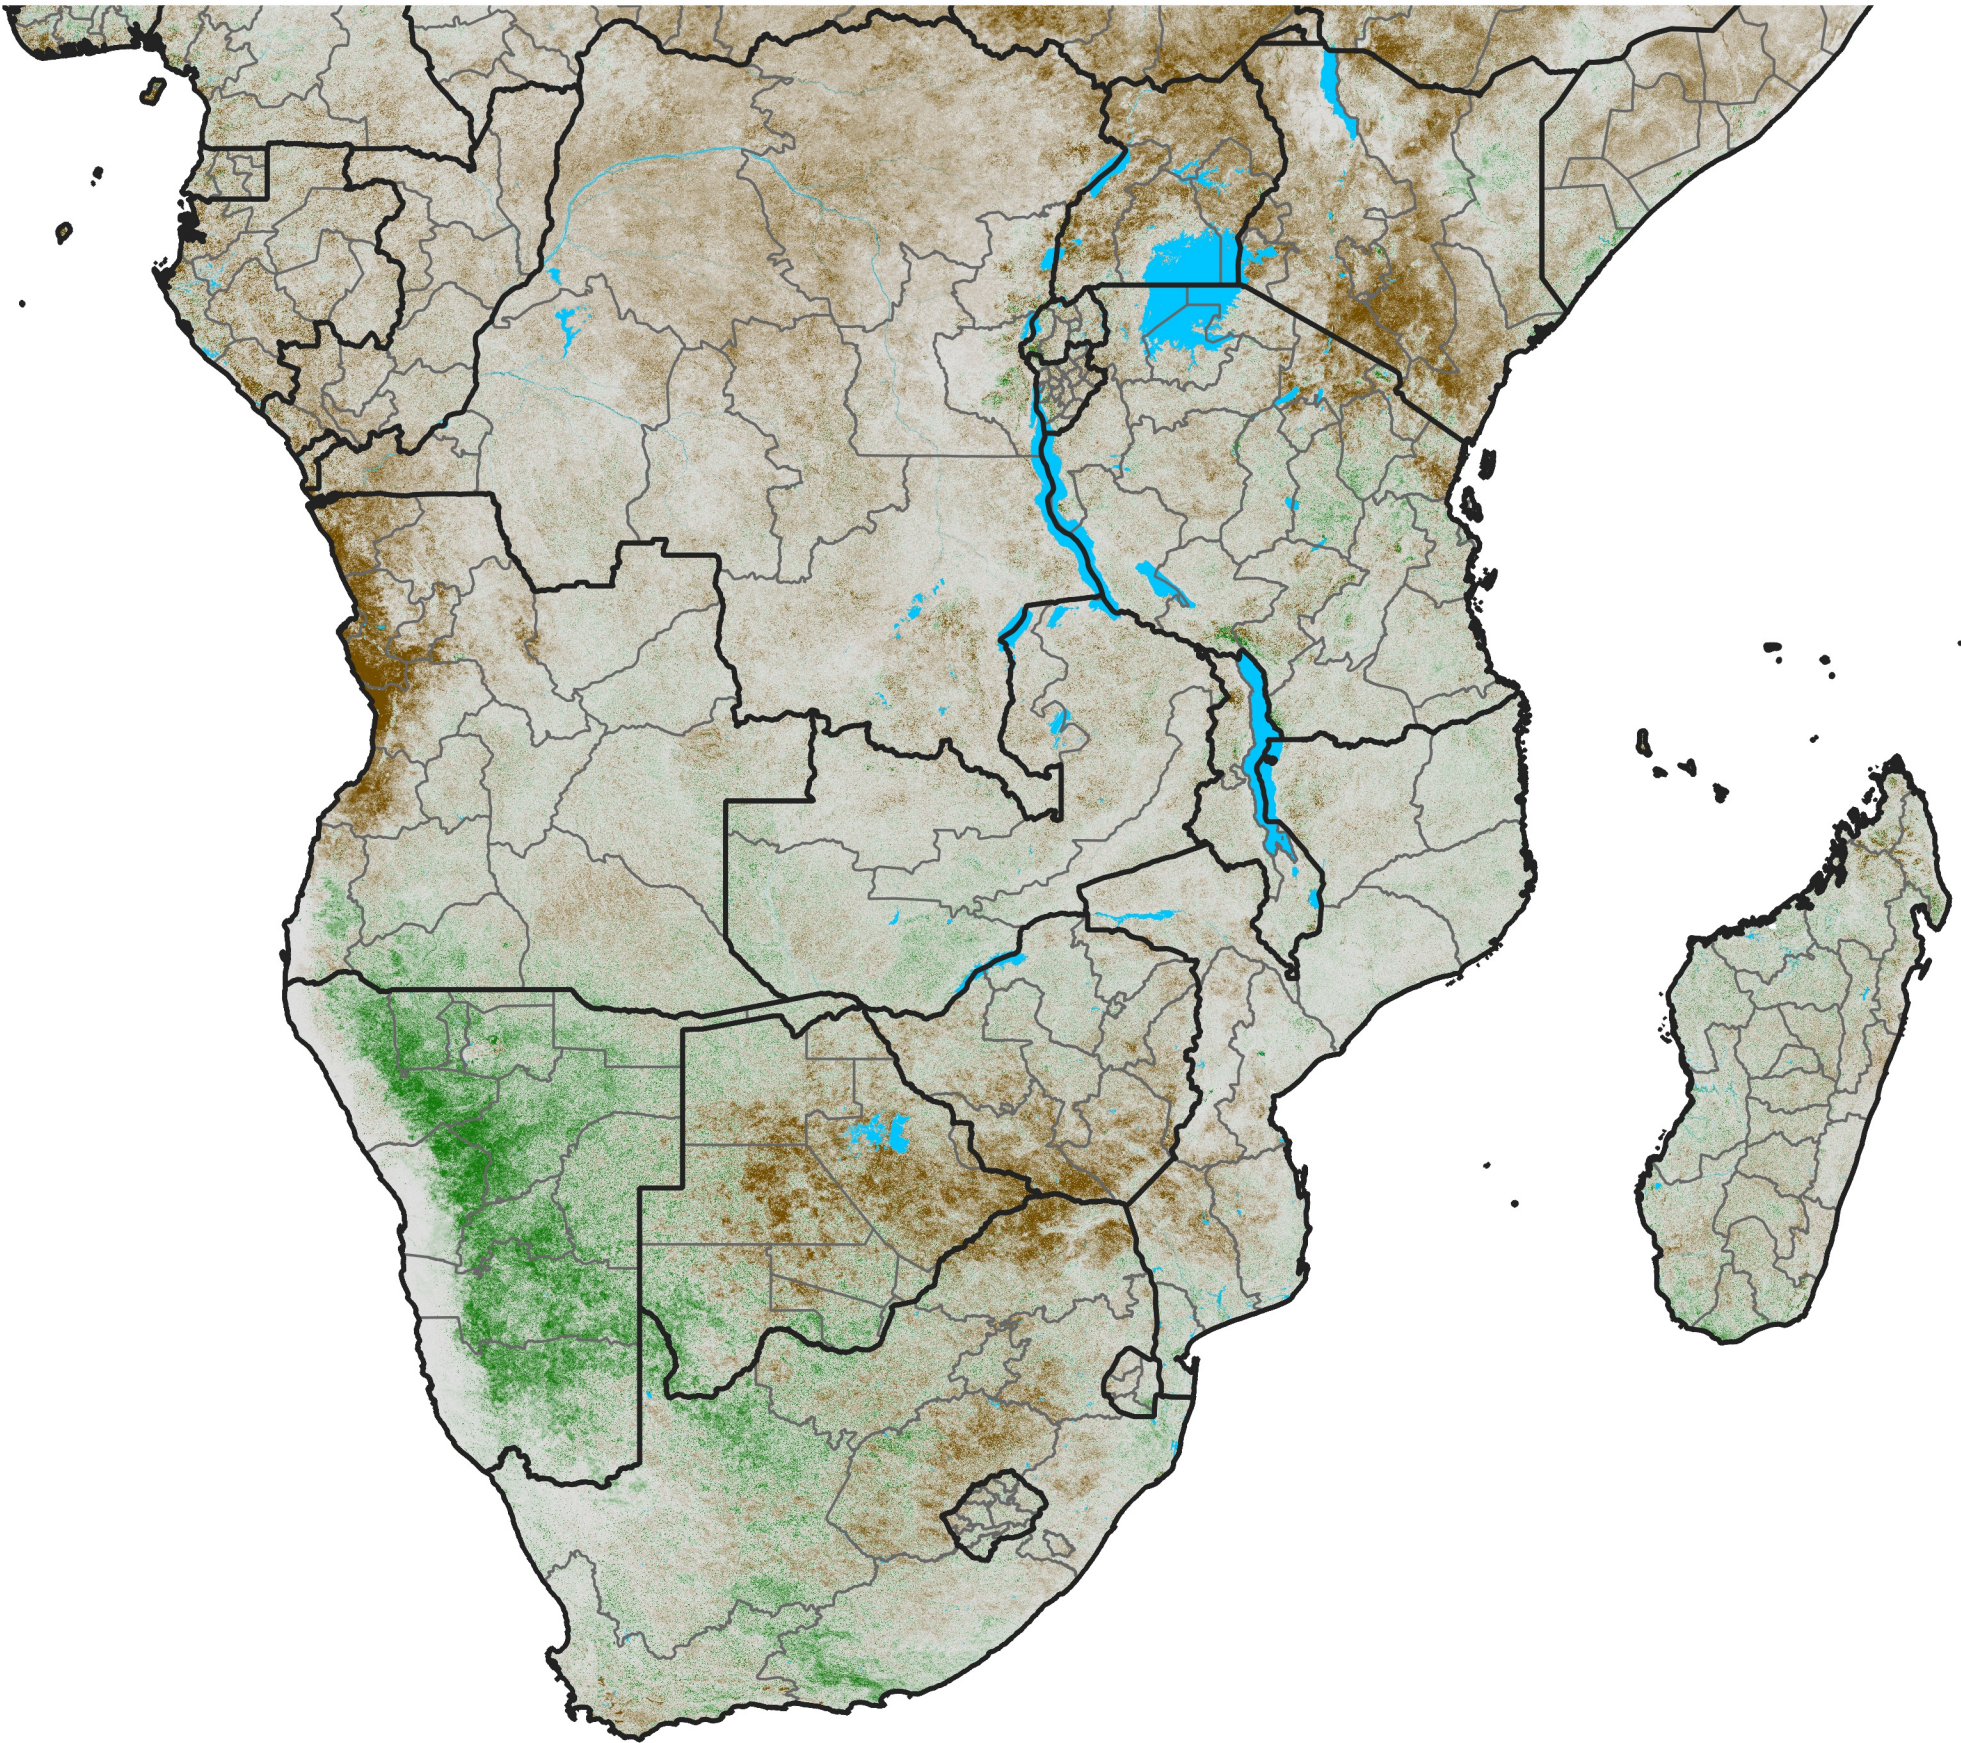

Southern Africa

NDVI Anomaly

2012 minus Mean (2012 - 2021)

Period 17 / Mar 16 - 25, 2012

NDVI Anomaly

<math><-0.3</math> -0.2 -0.1 -0.05 0.05 0.1 0.2 >0.3

Negative

No Difference