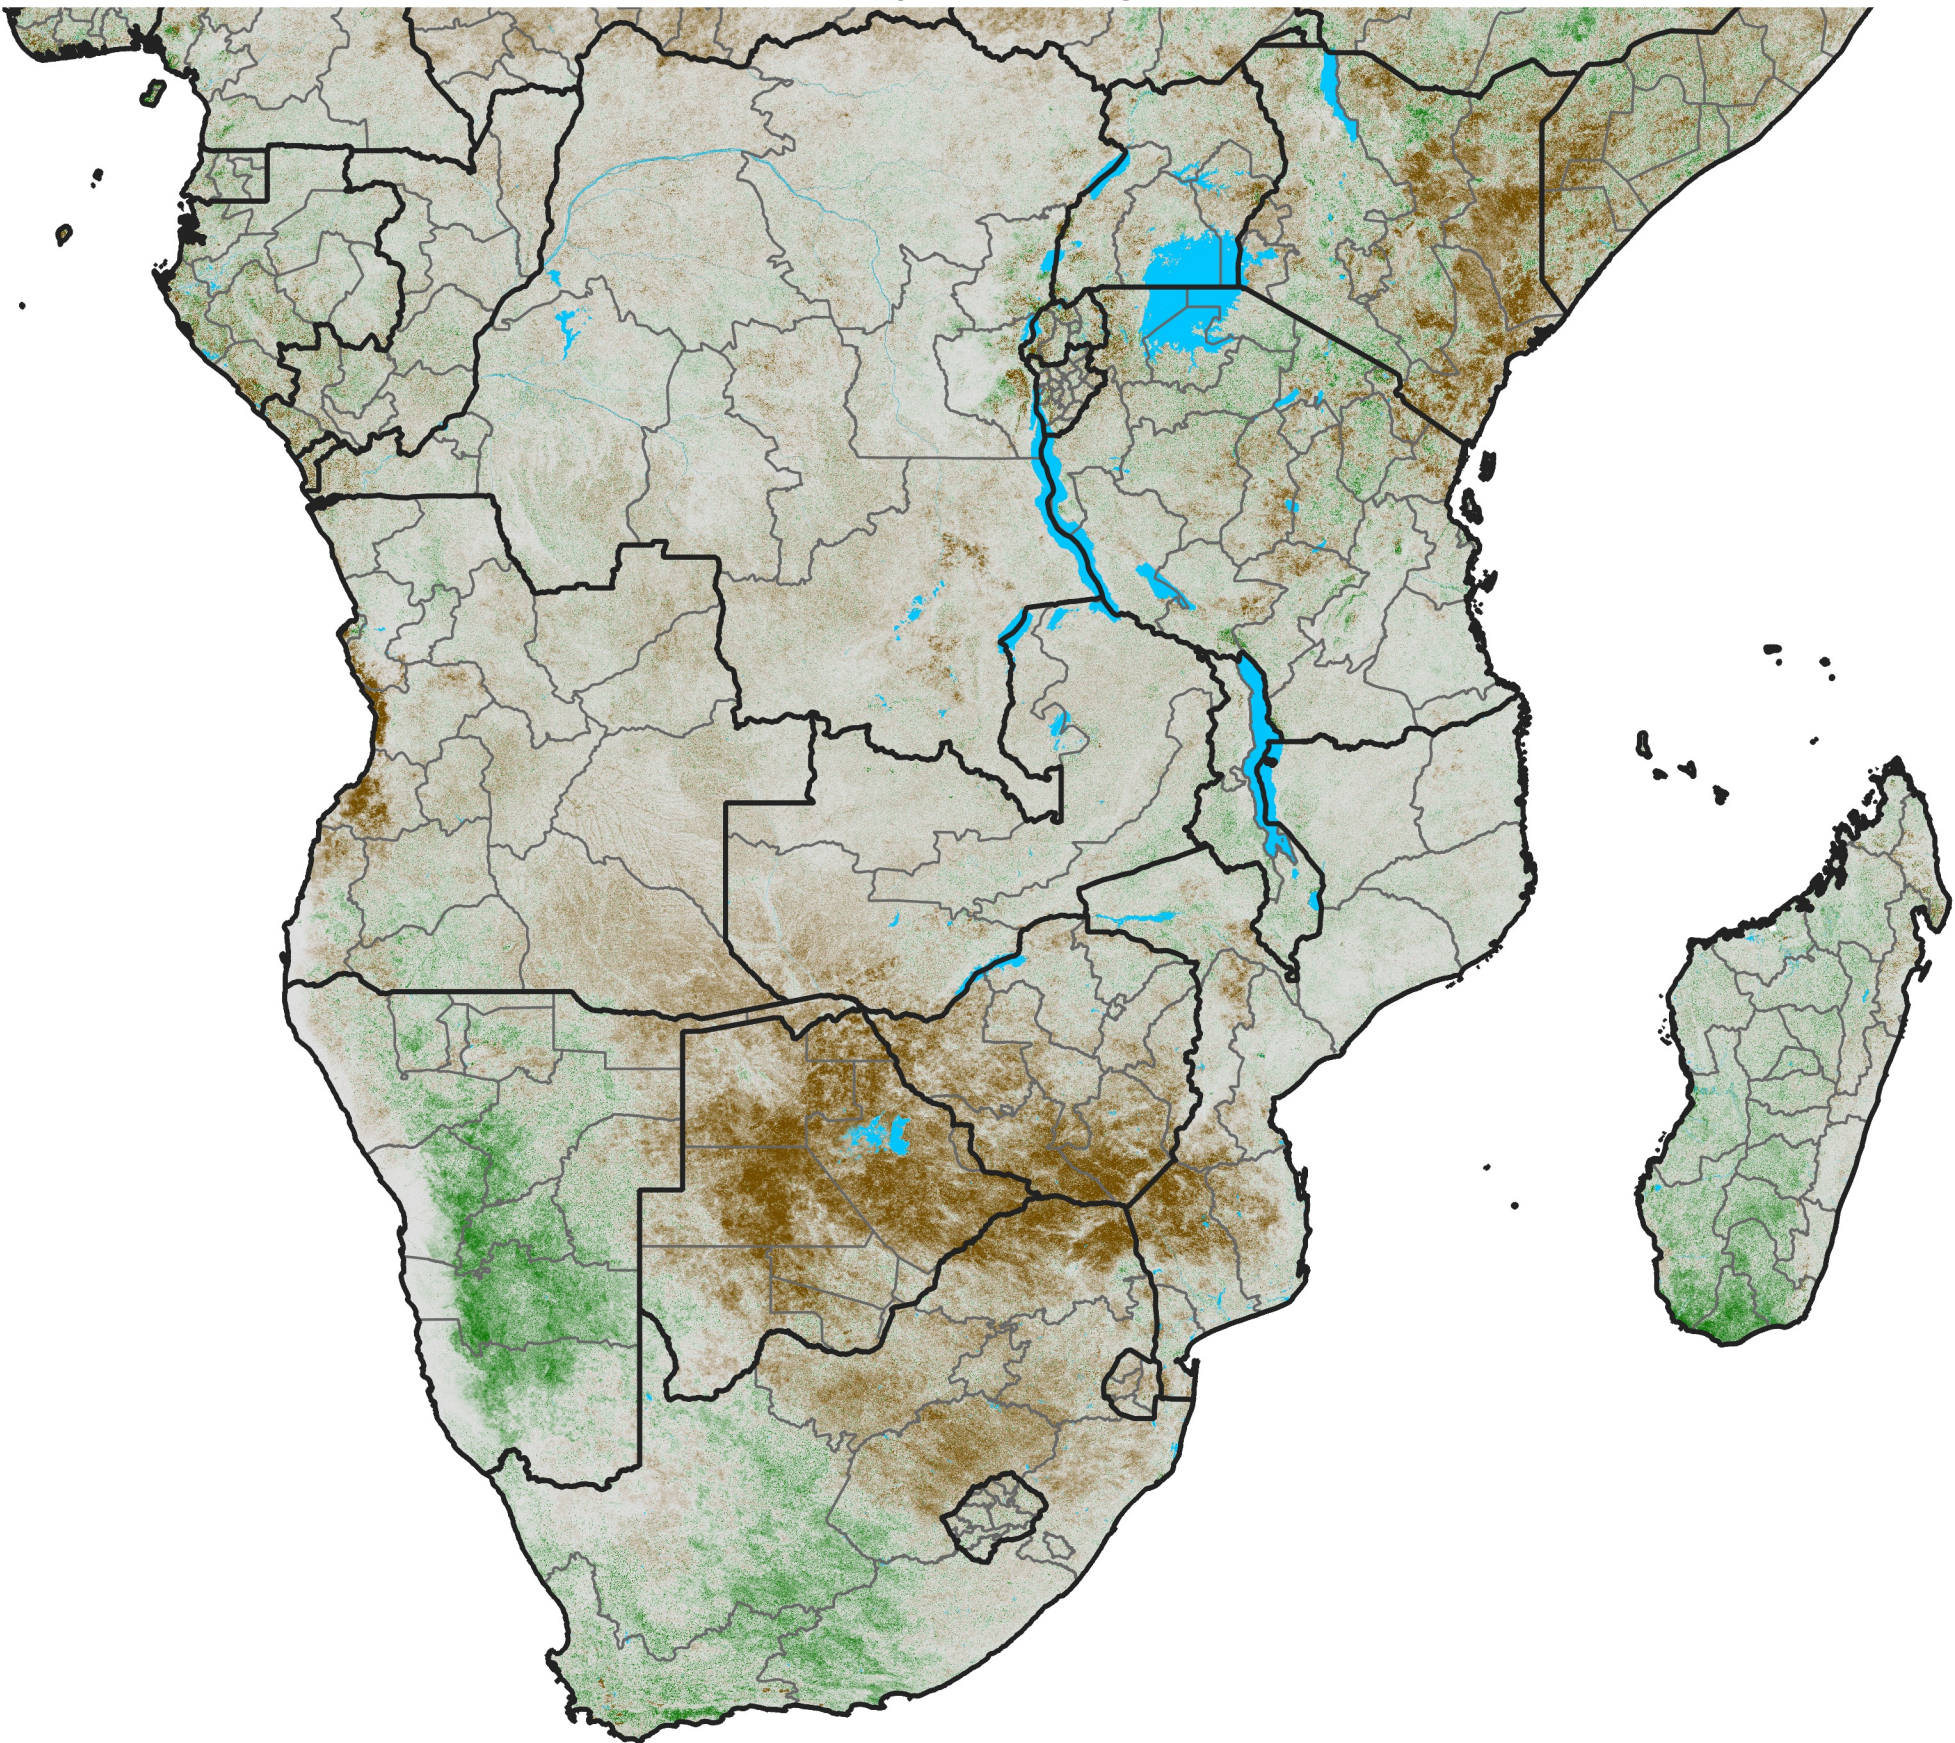

Southern Africa

NDVI Anomaly

2012 minus Mean (2012 - 2021)

Period 25 / Apr 26 - May 05, 2012

NDVI Anomaly

<math>< -0.3</math> -0.2 -0.1 -0.05 0.05 0.1 0.2 > 0.3

Negative

No Difference