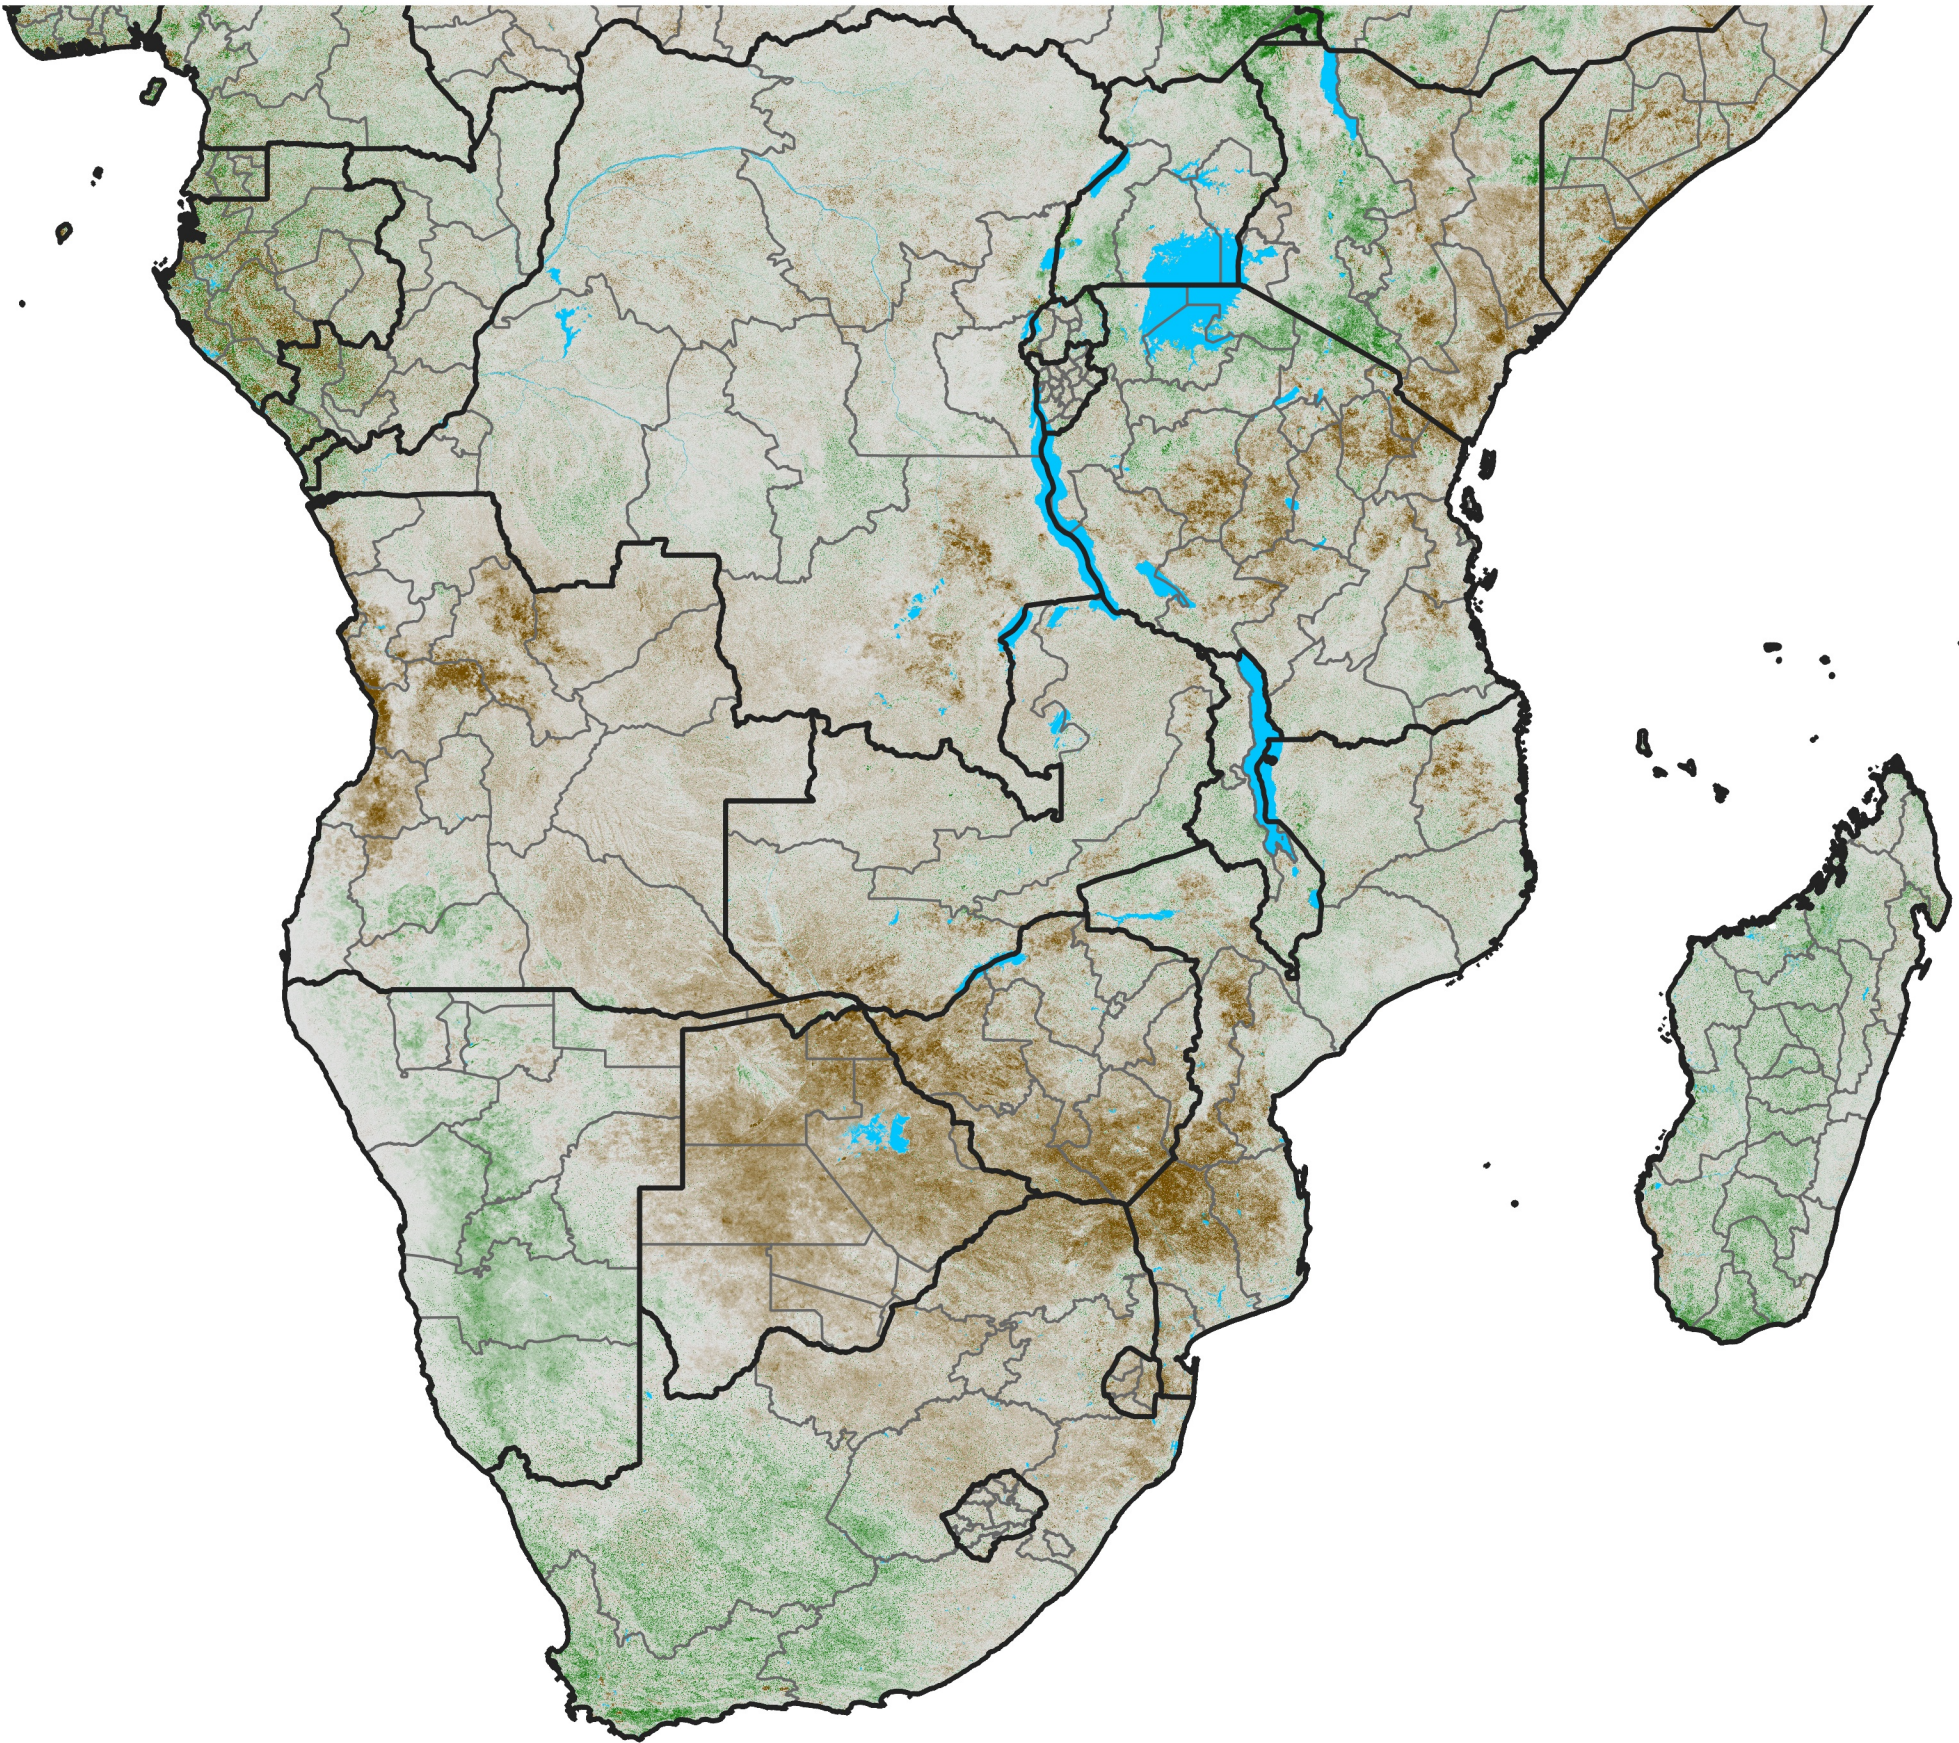

Southern Africa

NDVI Anomaly

2012 minus Mean (2012 - 2021)

Period 33 / Jun 06 - 15, 2012

NDVI Anomaly

< -0.3 -0.2 -0.1 -0.05 0.05 0.1 0.2 >0.3

Negative

No Difference