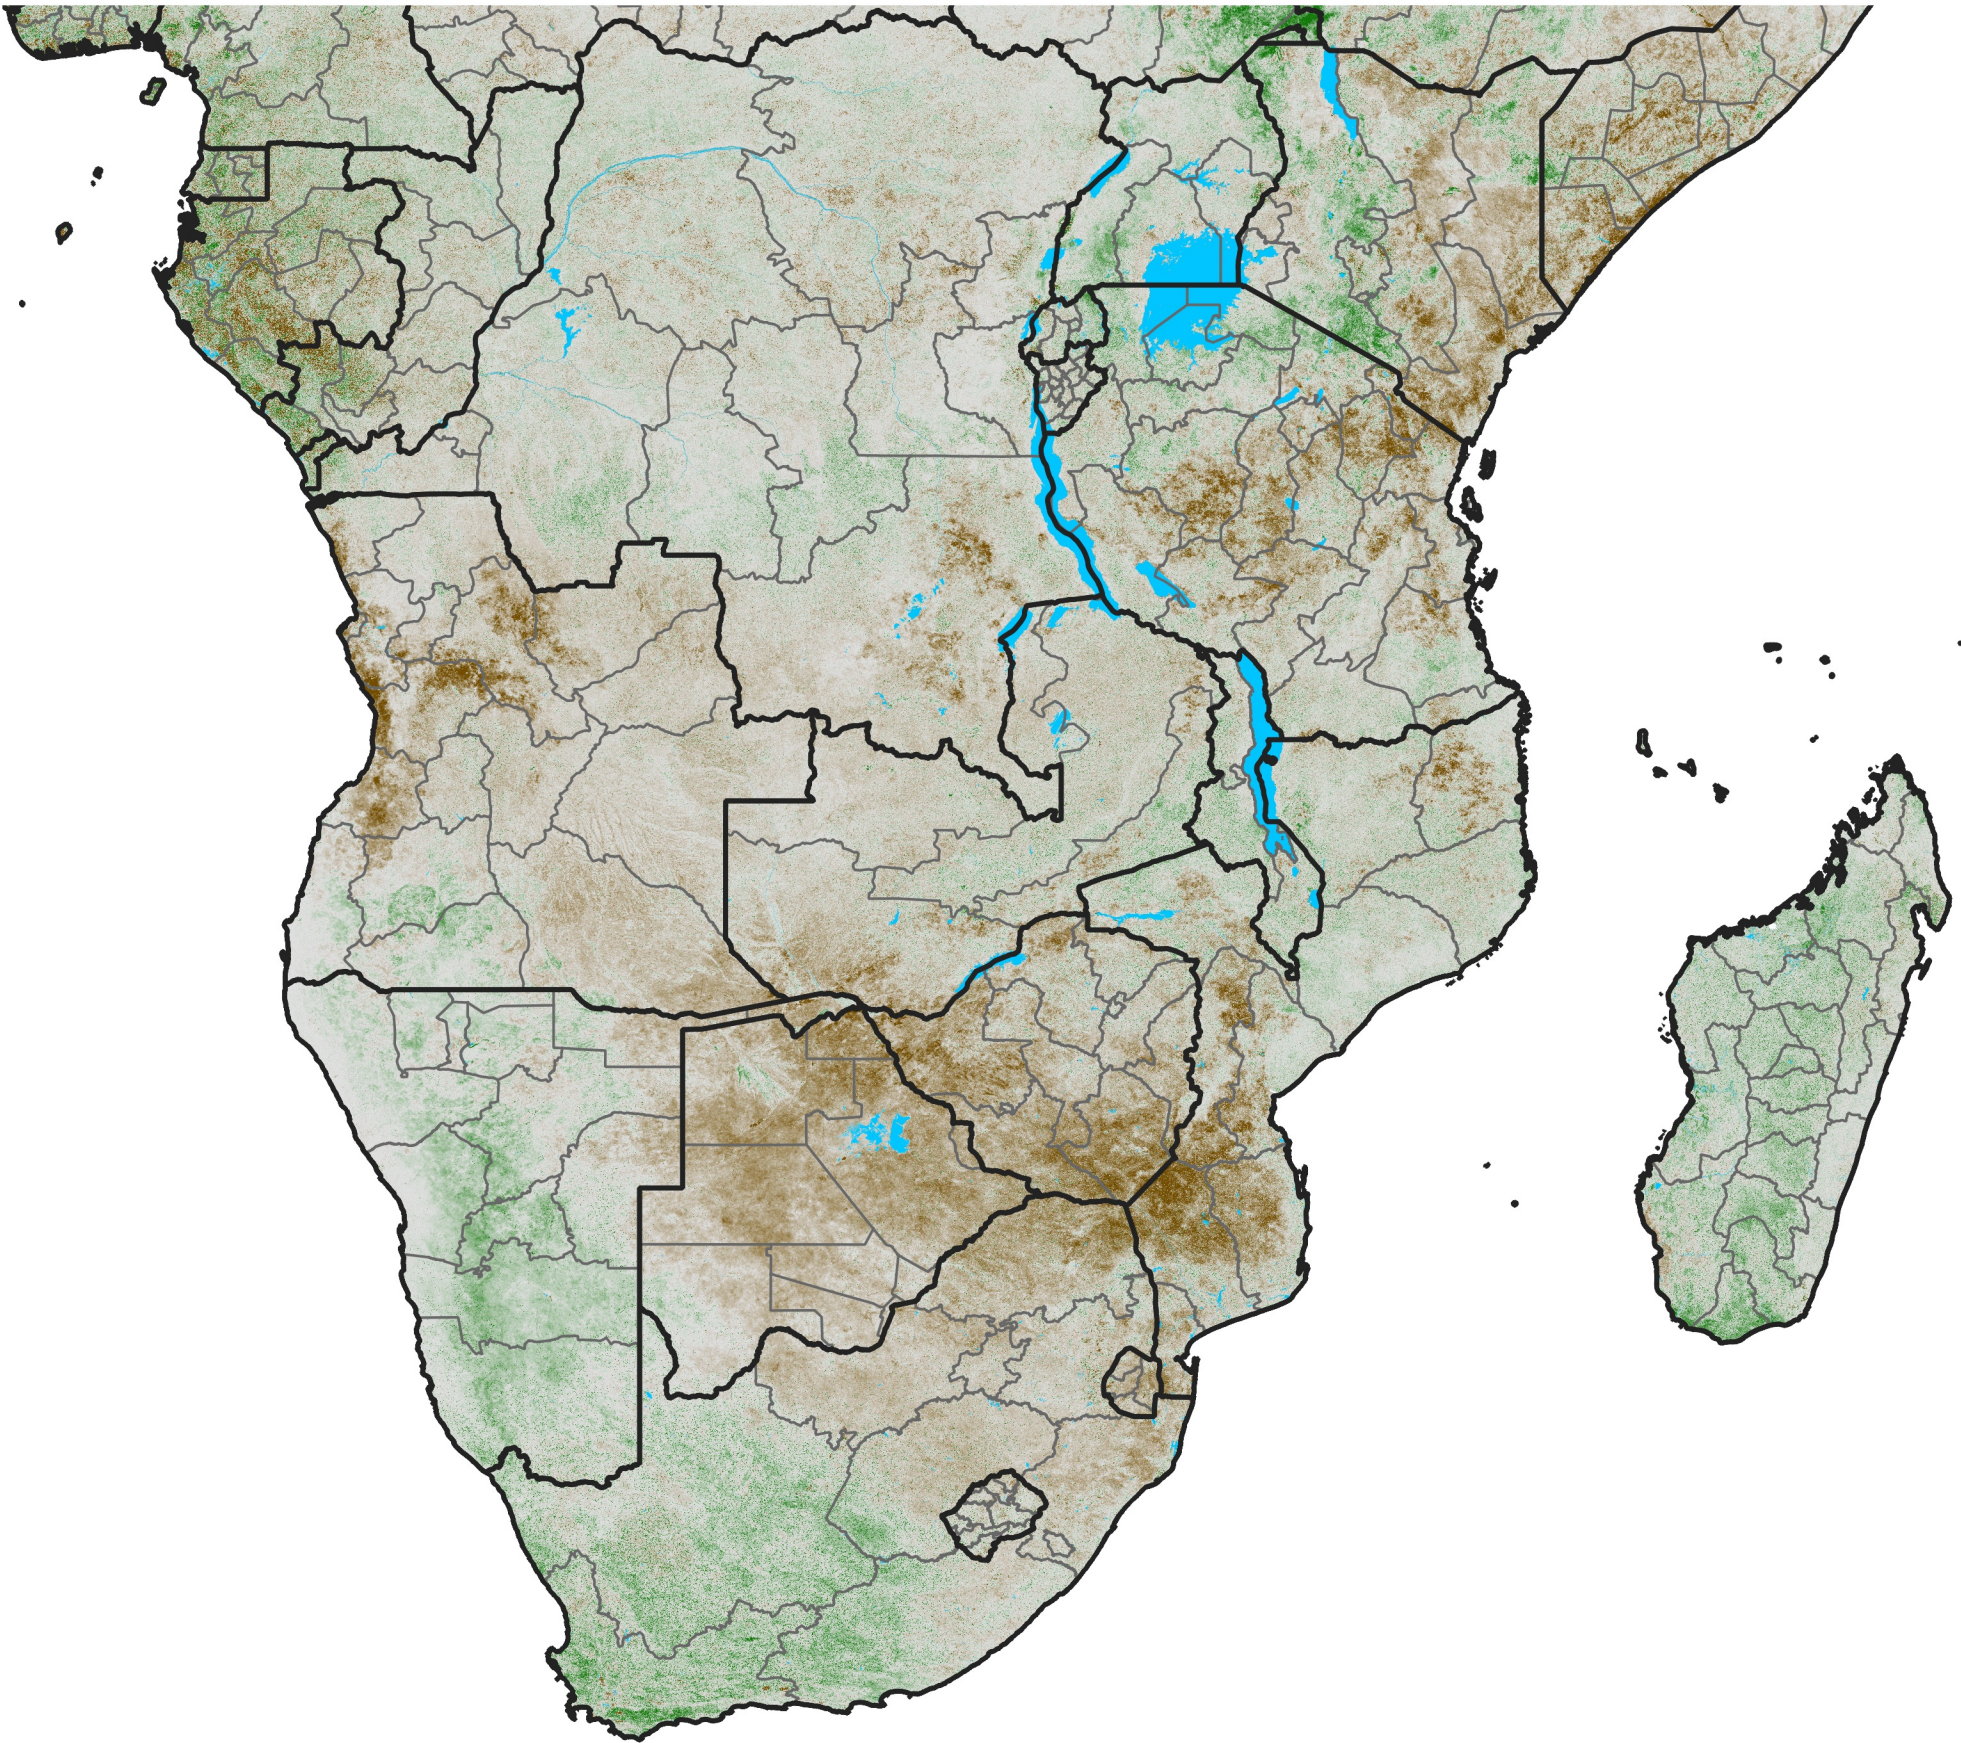

Southern Africa

NDVI Anomaly

2012 minus Mean (2012 - 2021)

Period 34 / Jun 11 - 20, 2012

NDVI Anomaly

< -0.3 -0.2 -0.1 -0.05 0.05 0.1 0.2 >0.3

Negative

No Difference