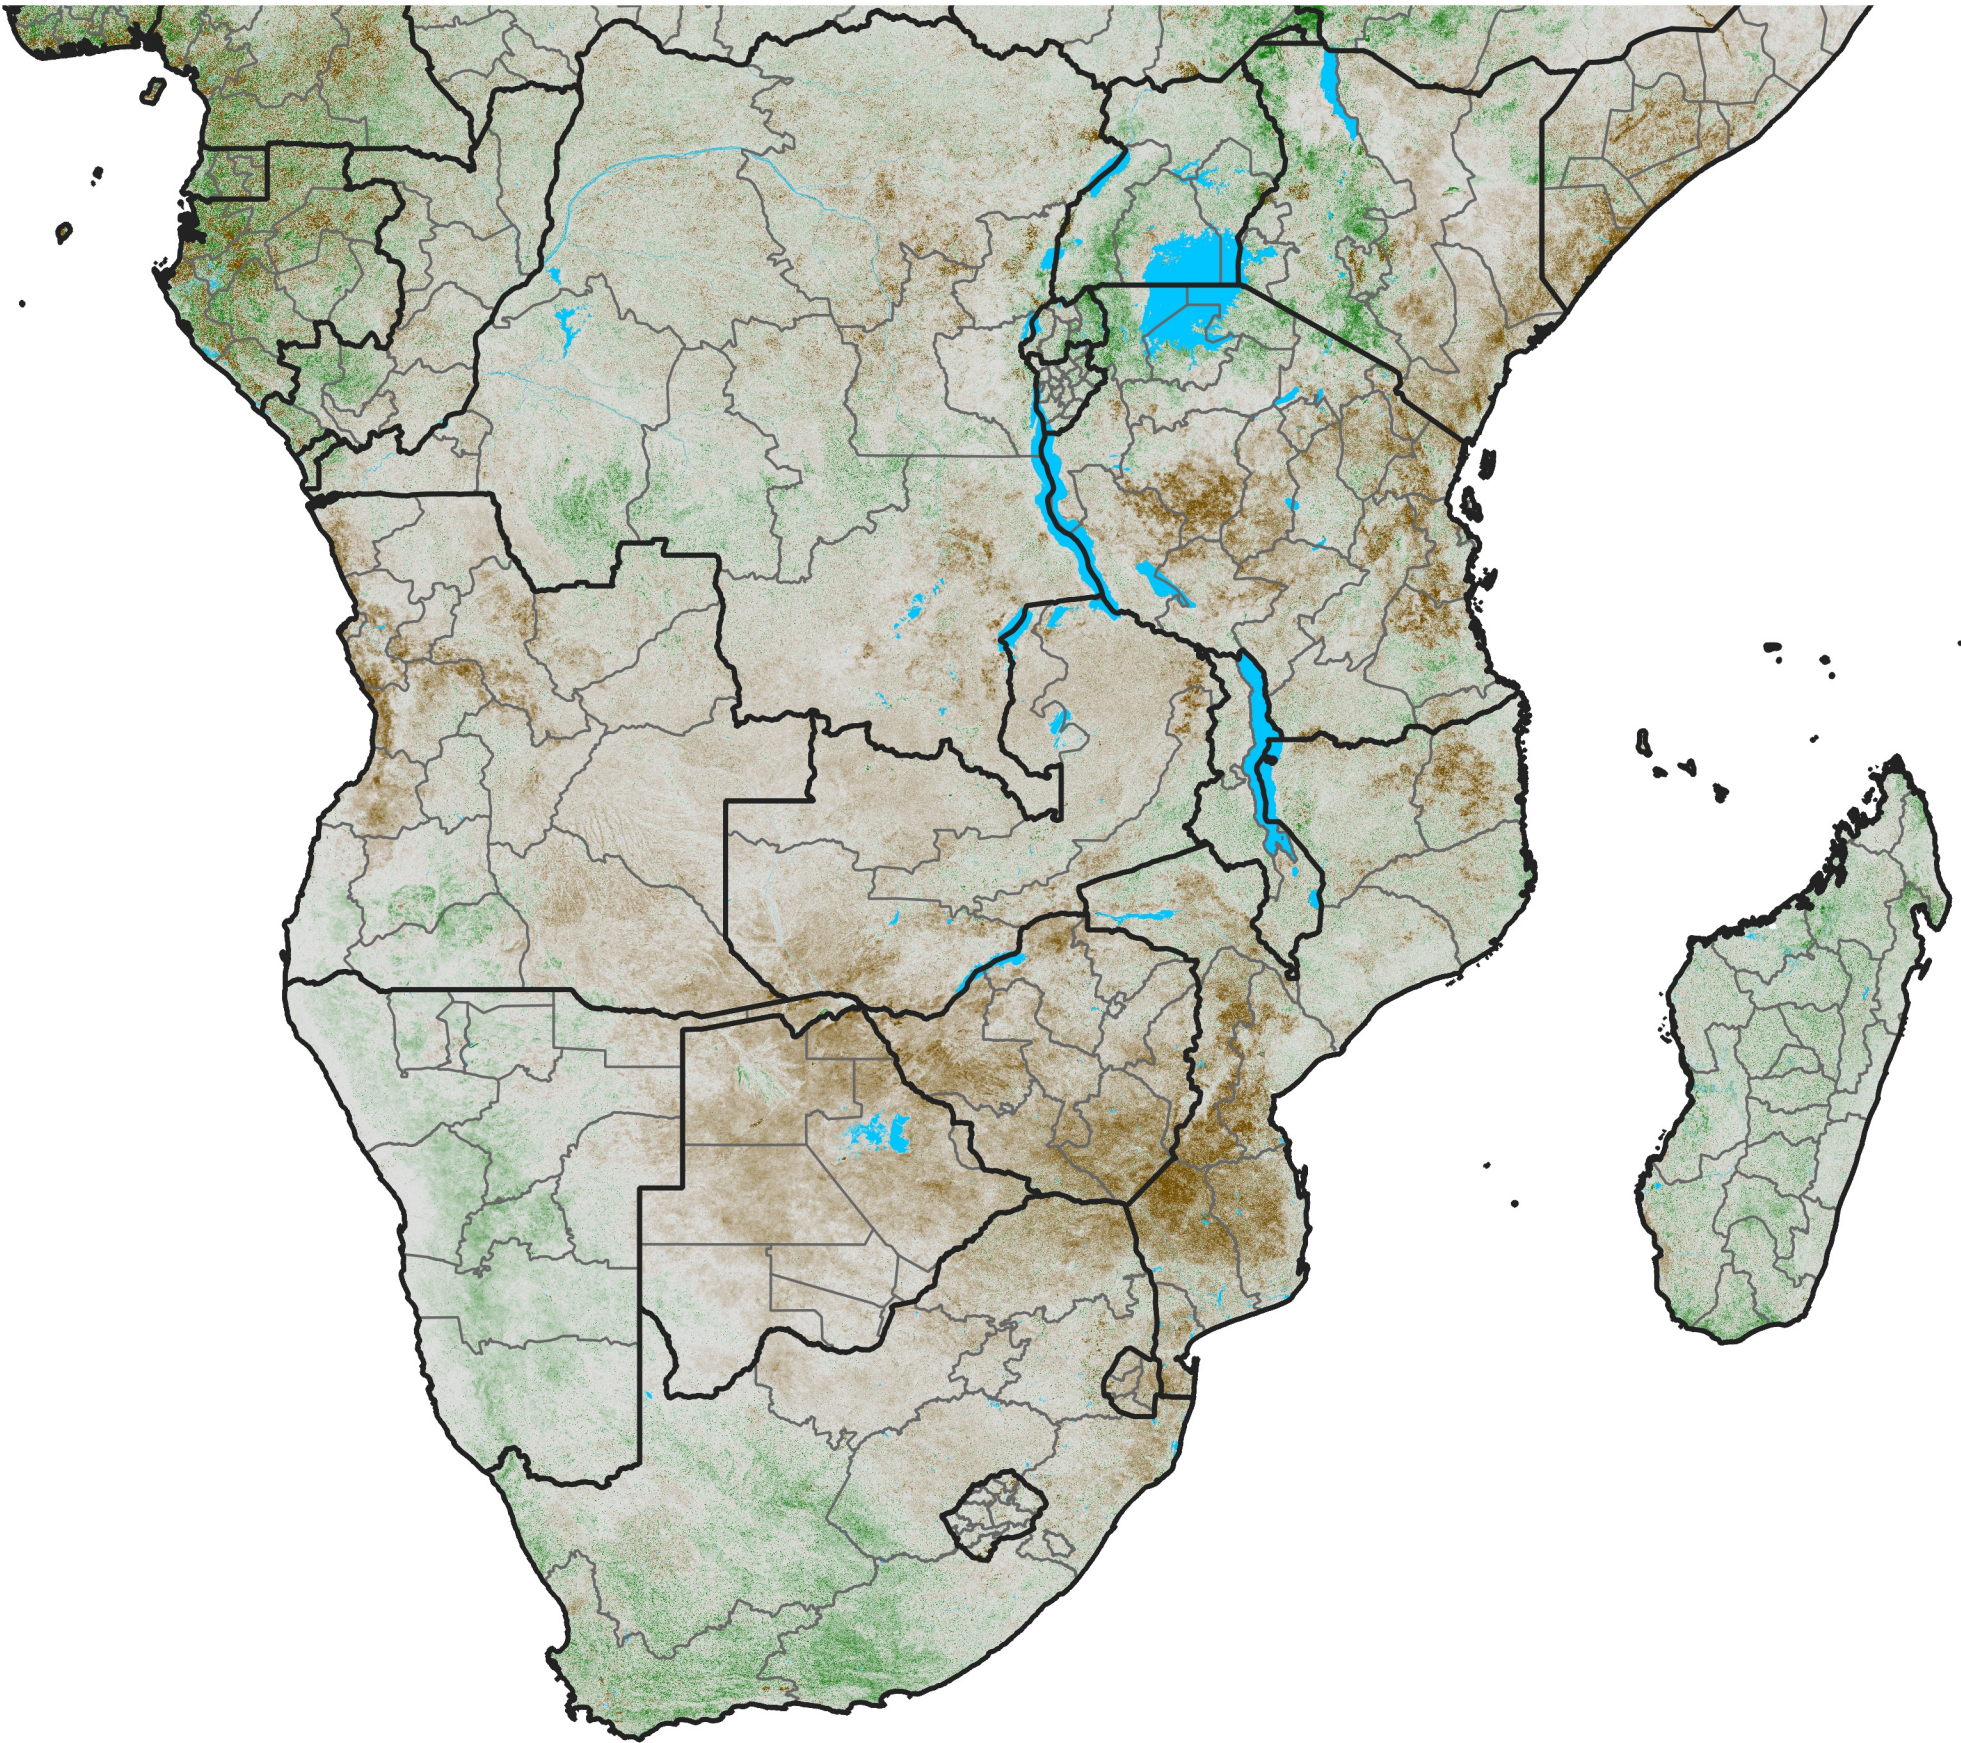

Southern Africa

NDVI Anomaly

2012 minus Mean (2012 - 2021)

Period 39 / Jul 06 - 15, 2012

NDVI Anomaly

< -0.3 -0.2 -0.1 -0.05 0.05 0.1 0.2 >0.3

Negative

No Difference