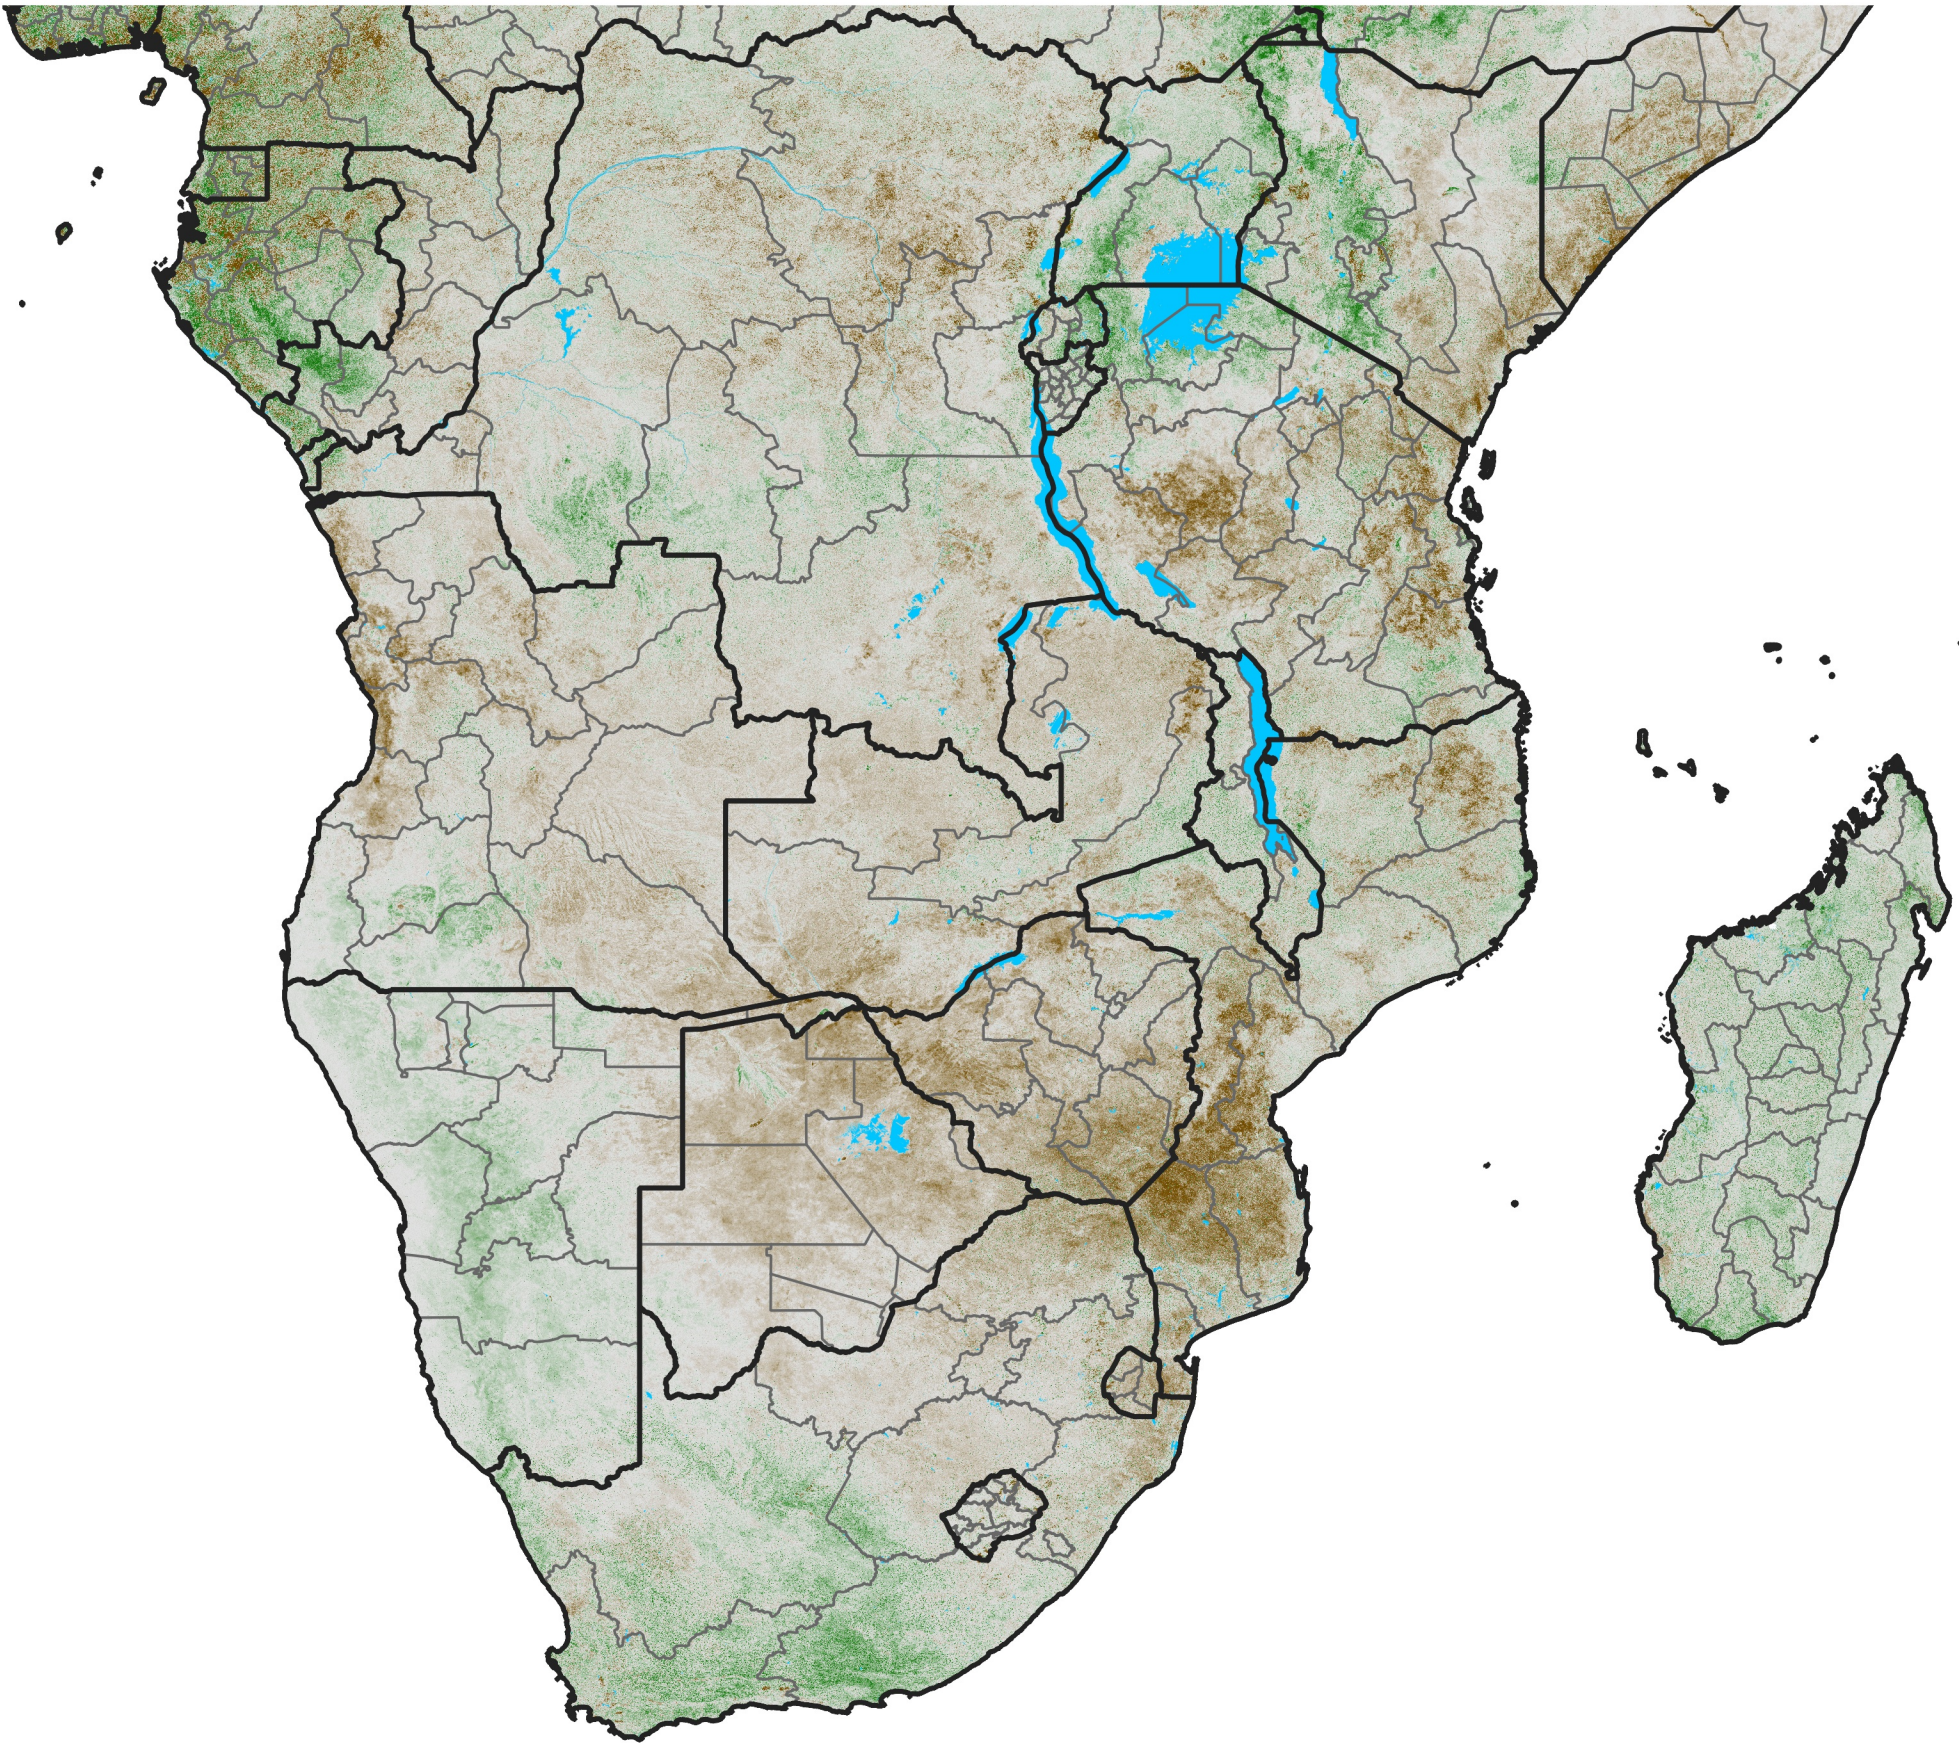

# Southern Africa

## NDVI Anomaly

2012 minus Mean (2012 - 2021)

Period 41 / Jul 16 - 25, 2012

### NDVI Anomaly

< -0.3   -0.2   -0.1   -0.05   0.05   0.1   0.2   >0.3

Negative

No Difference

Positive