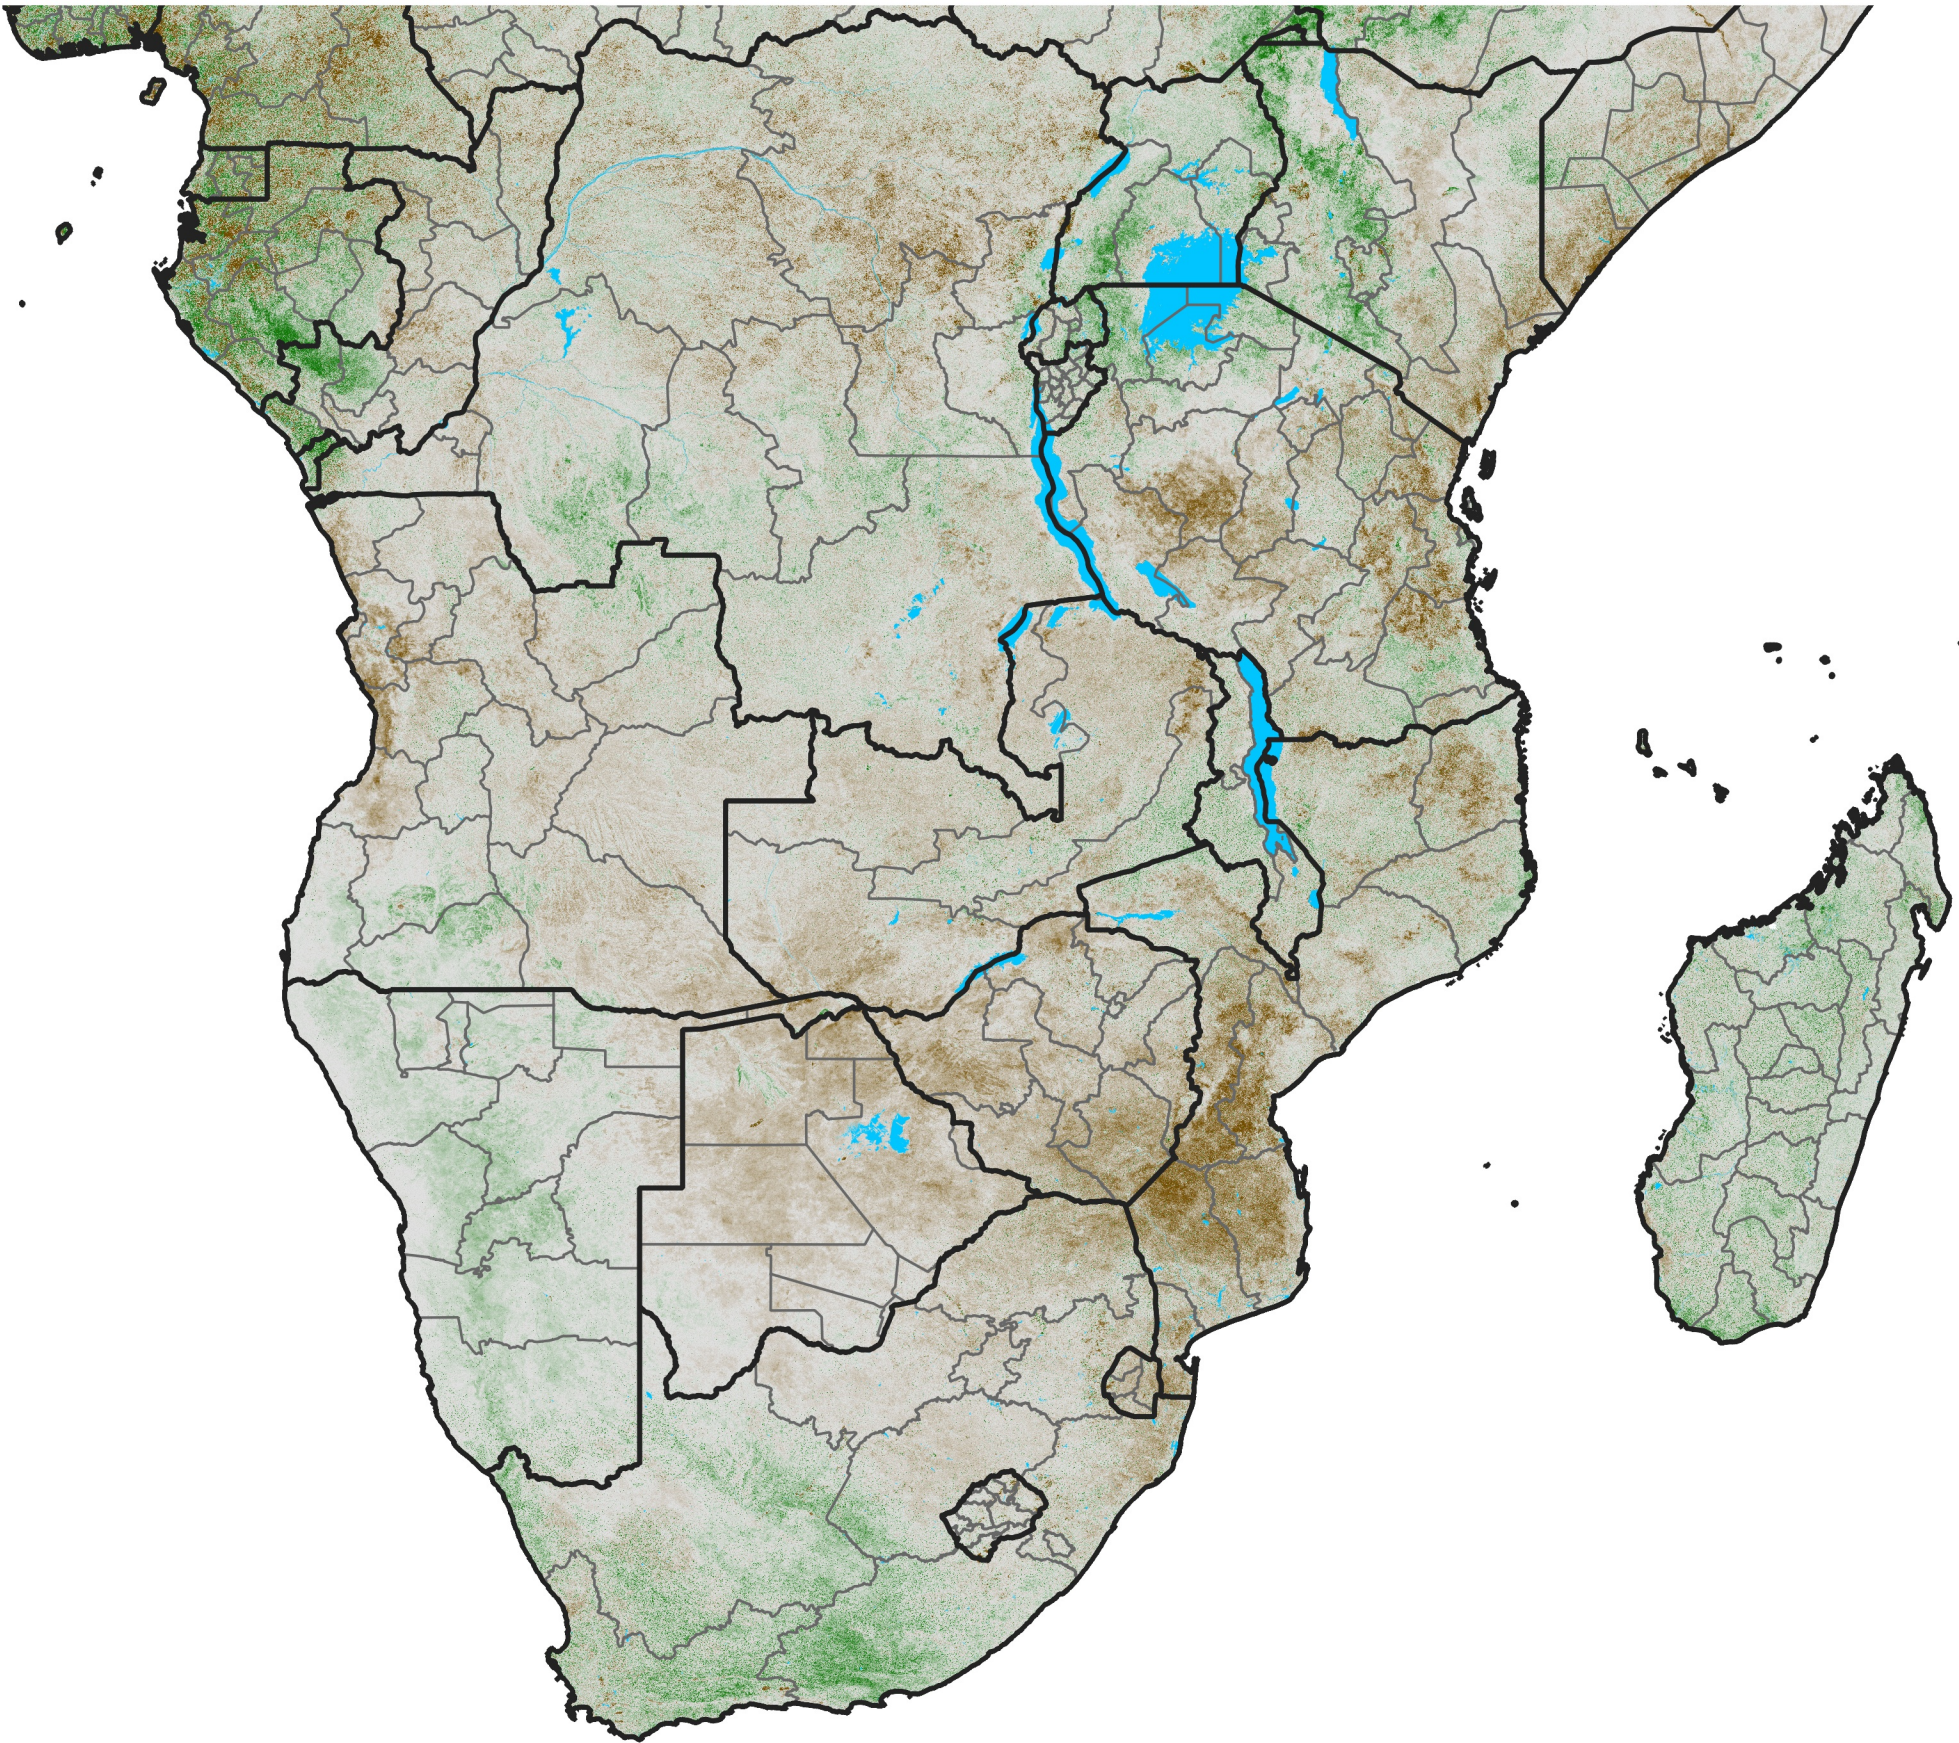

Southern Africa

NDVI Anomaly

2012 minus Mean (2012 - 2021)

Period 43 / Jul 26 - Aug 05, 2012

NDVI Anomaly

< -0.3 -0.2 -0.1 -0.05 0.05 0.1 0.2 >0.3

Negative

No Difference