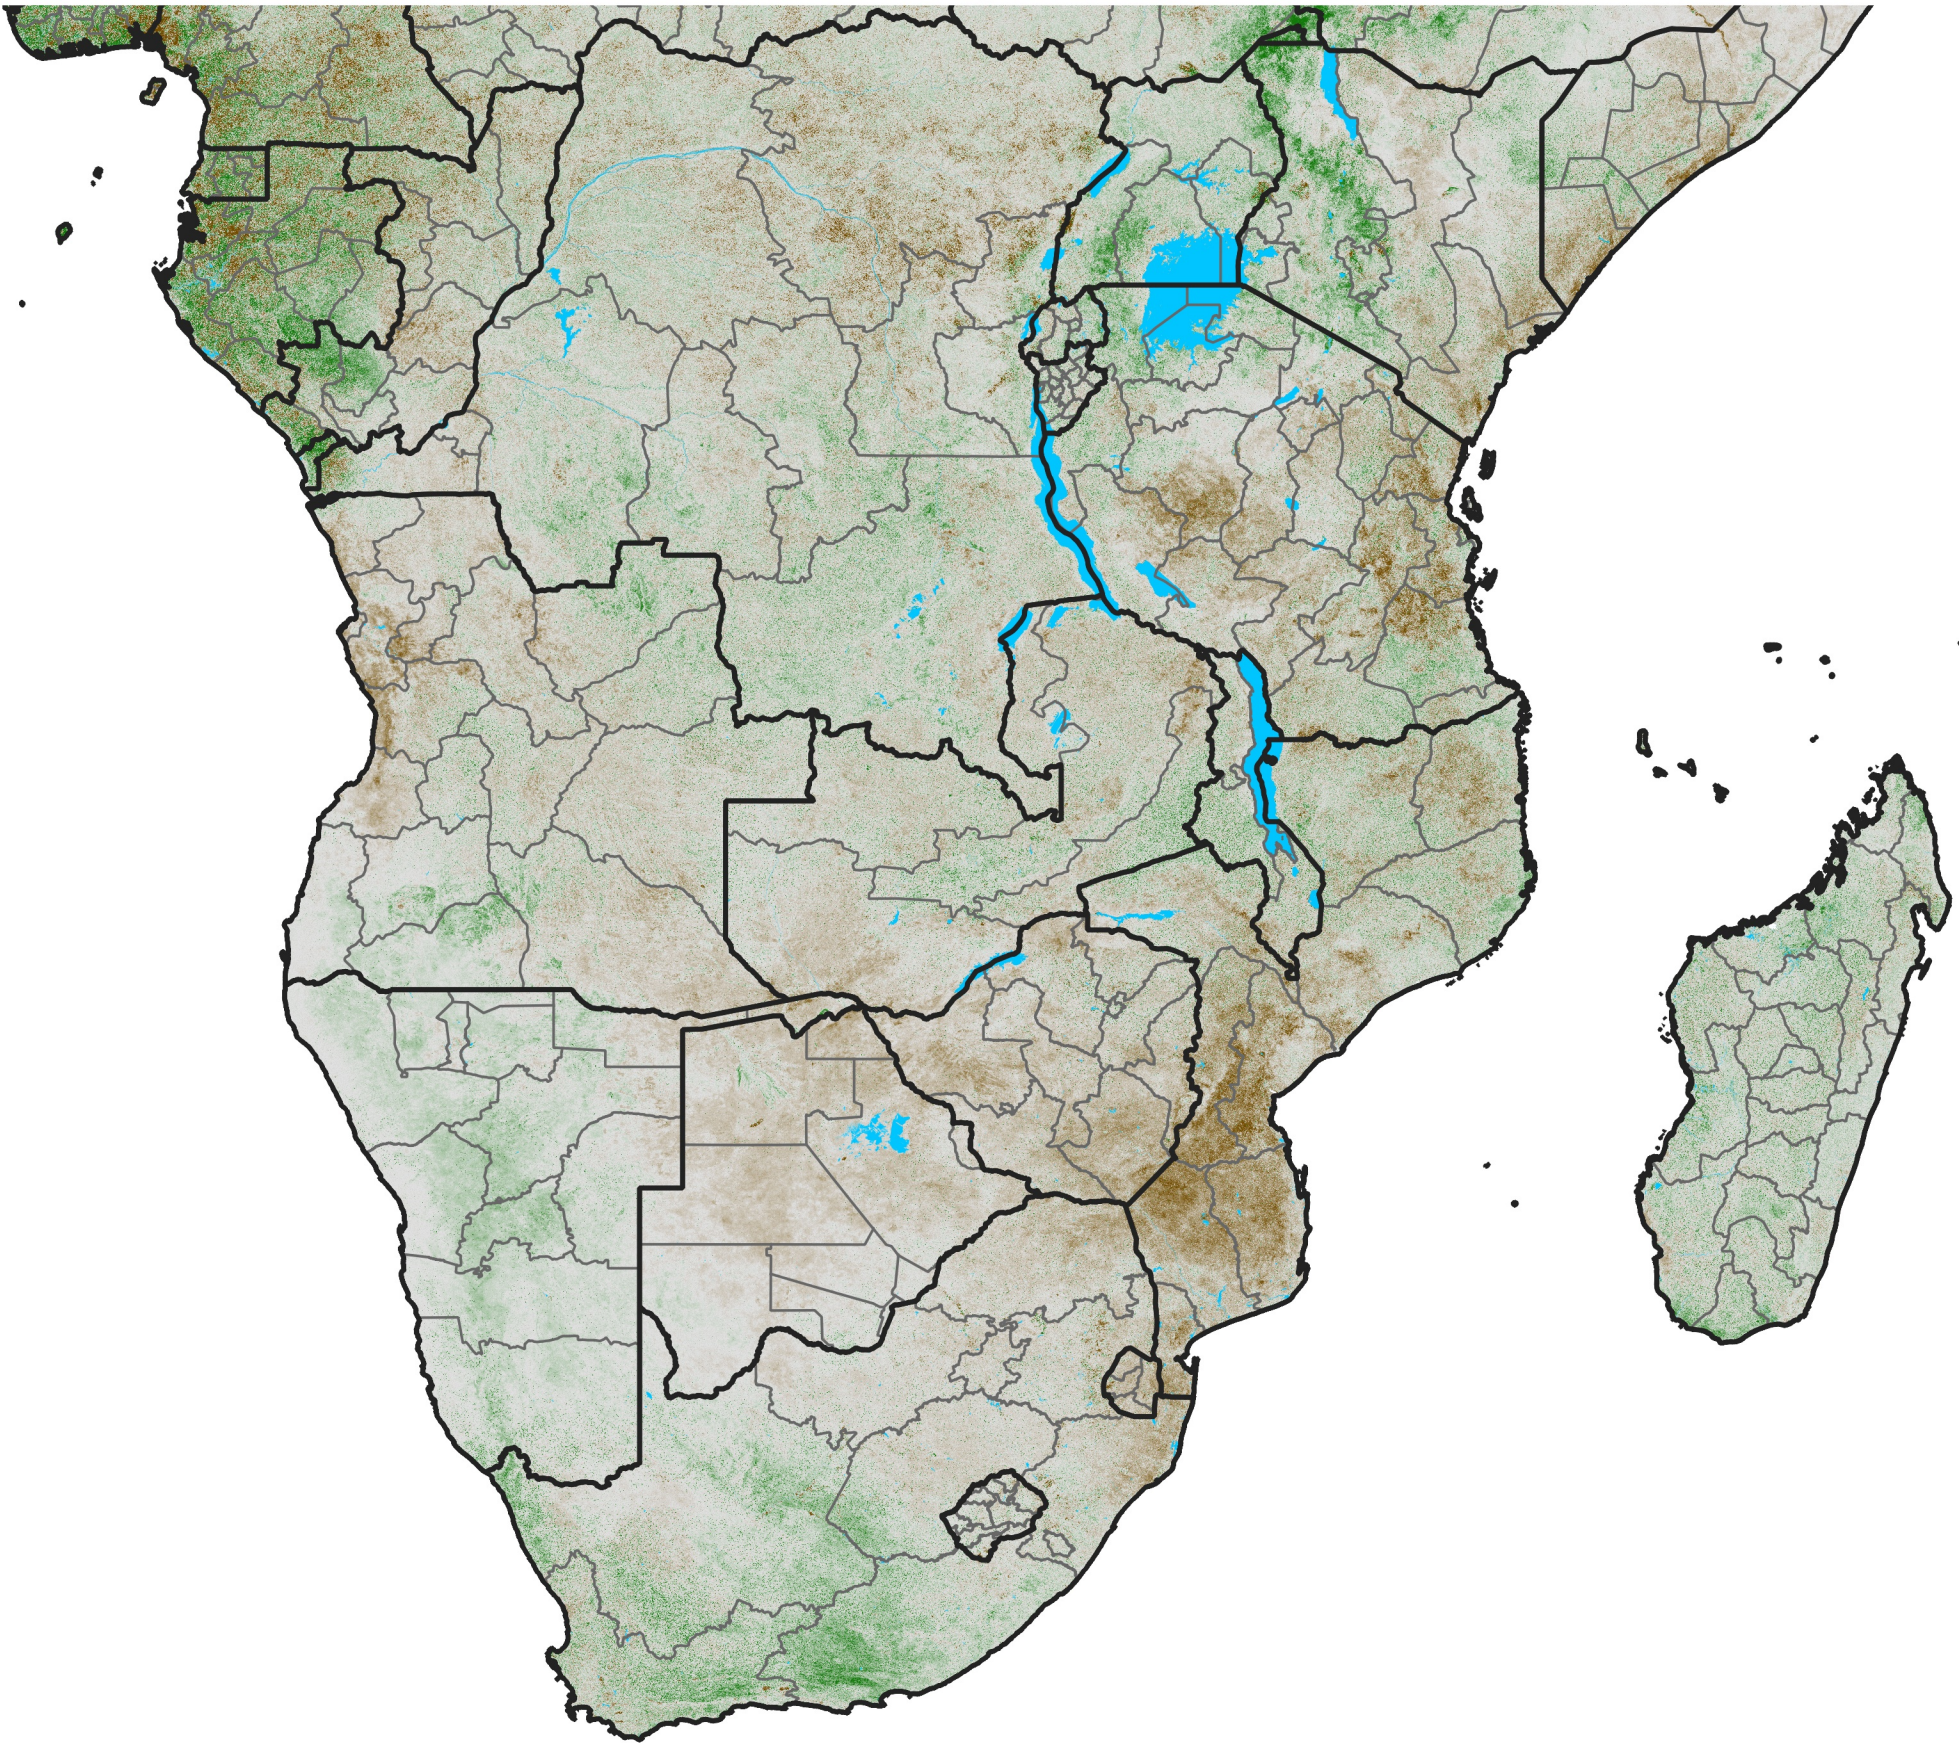

# Southern Africa

## NDVI Anomaly

2012 minus Mean (2012 - 2021)

Period 46 / Aug 11 - 20, 2012

### NDVI Anomaly

< -0.3   -0.2   -0.1   -0.05   0.05   0.1   0.2   >0.3

Negative

No Difference

Positive