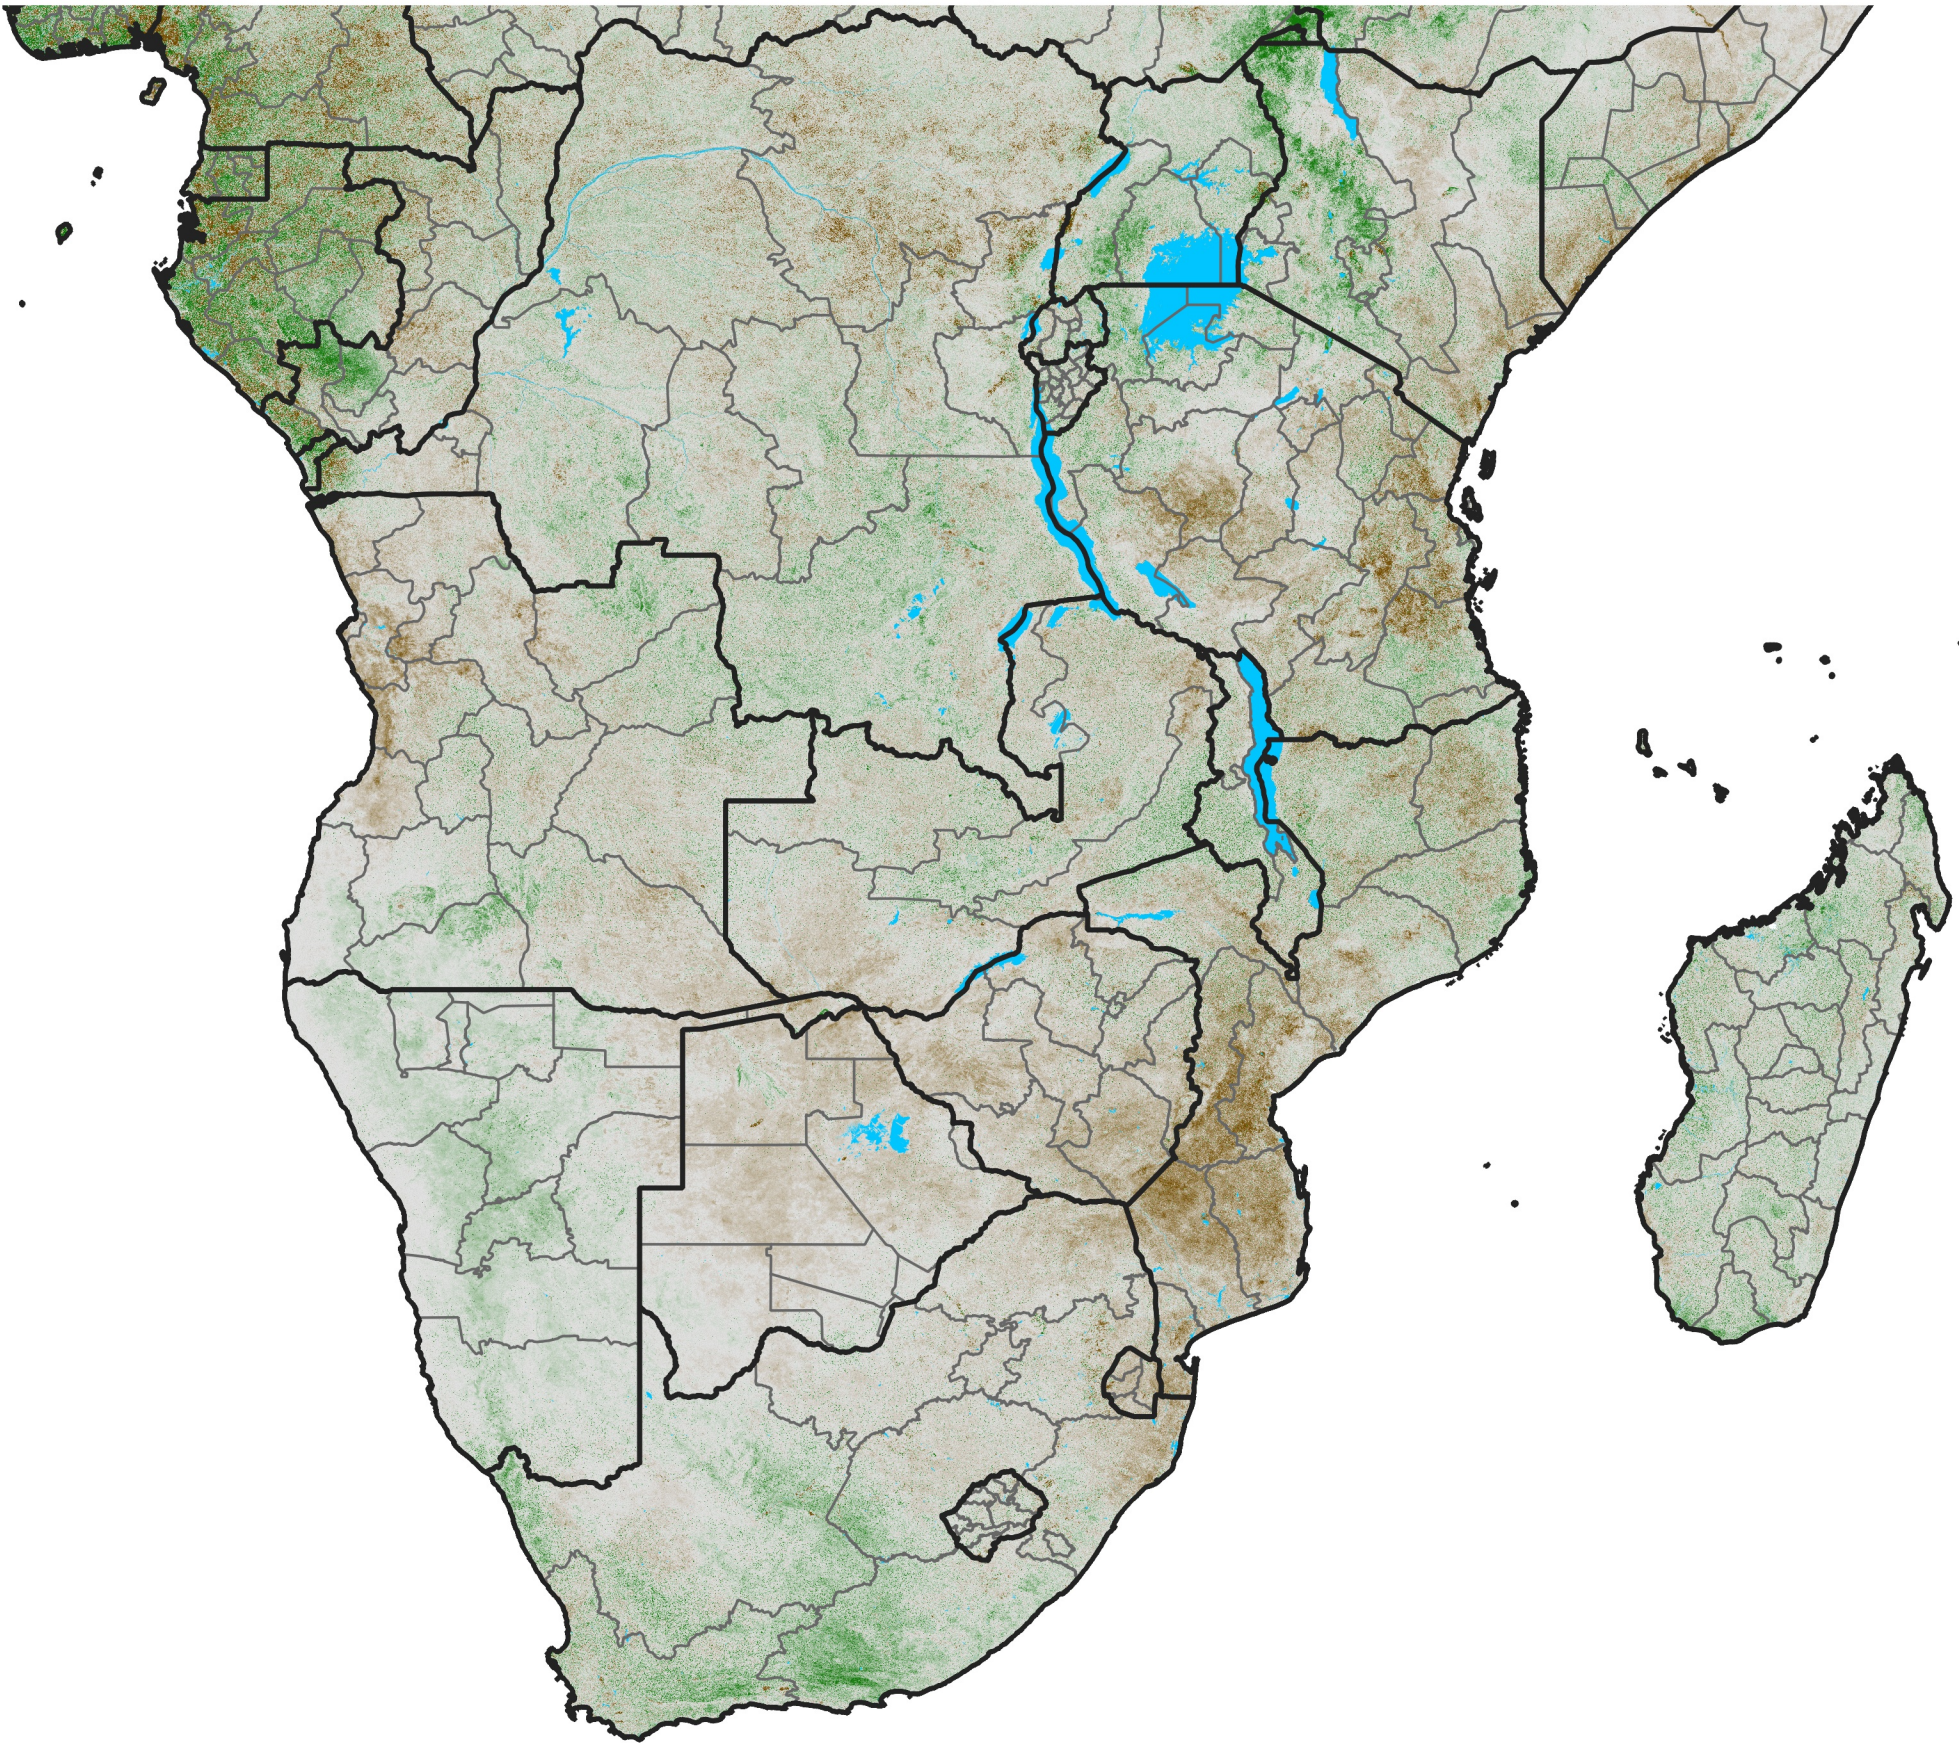

Southern Africa

NDVI Anomaly

2012 minus Mean (2012 - 2021)

Period 47 / Aug 16 - 25, 2012

NDVI Anomaly

< -0.3 -0.2 -0.1 -0.05 0.05 0.1 0.2 >0.3

Negative

No Difference