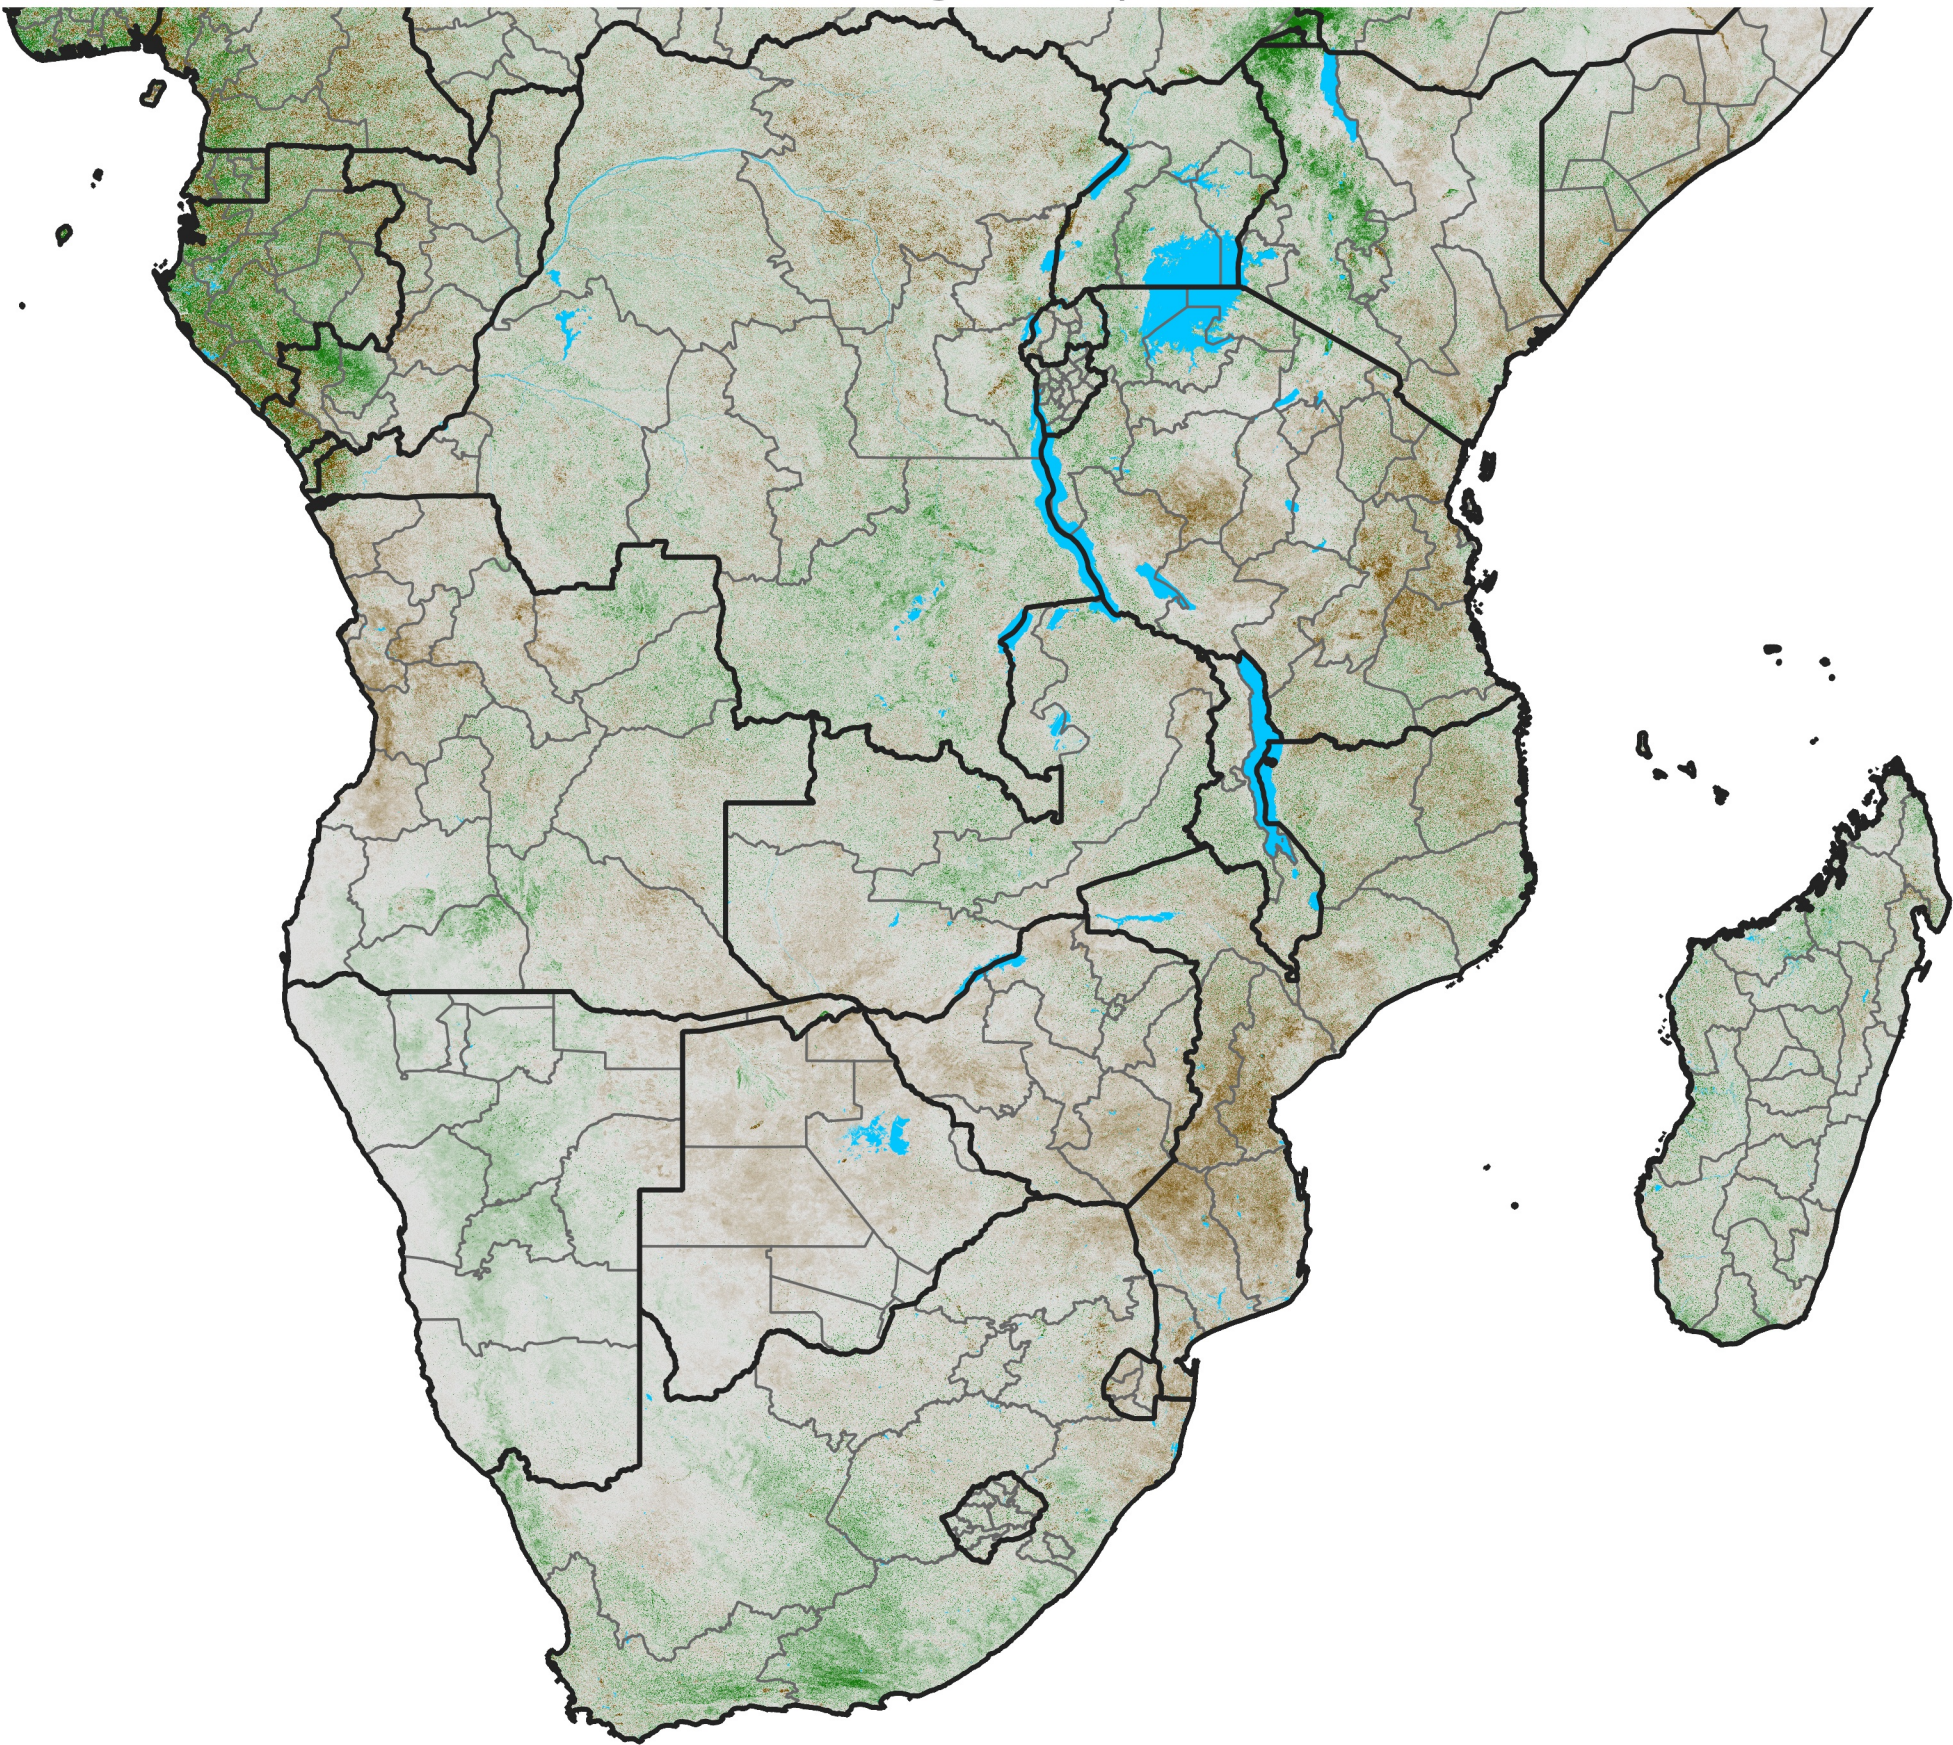

Southern Africa

NDVI Anomaly

2012 minus Mean (2012 - 2021)

Period 49 / Aug 26 - Sep 05, 2012

NDVI Anomaly

<math>< -0.3</math> -0.2 -0.1 -0.05 0.05 0.1 0.2 > 0.3

Negative

No Difference