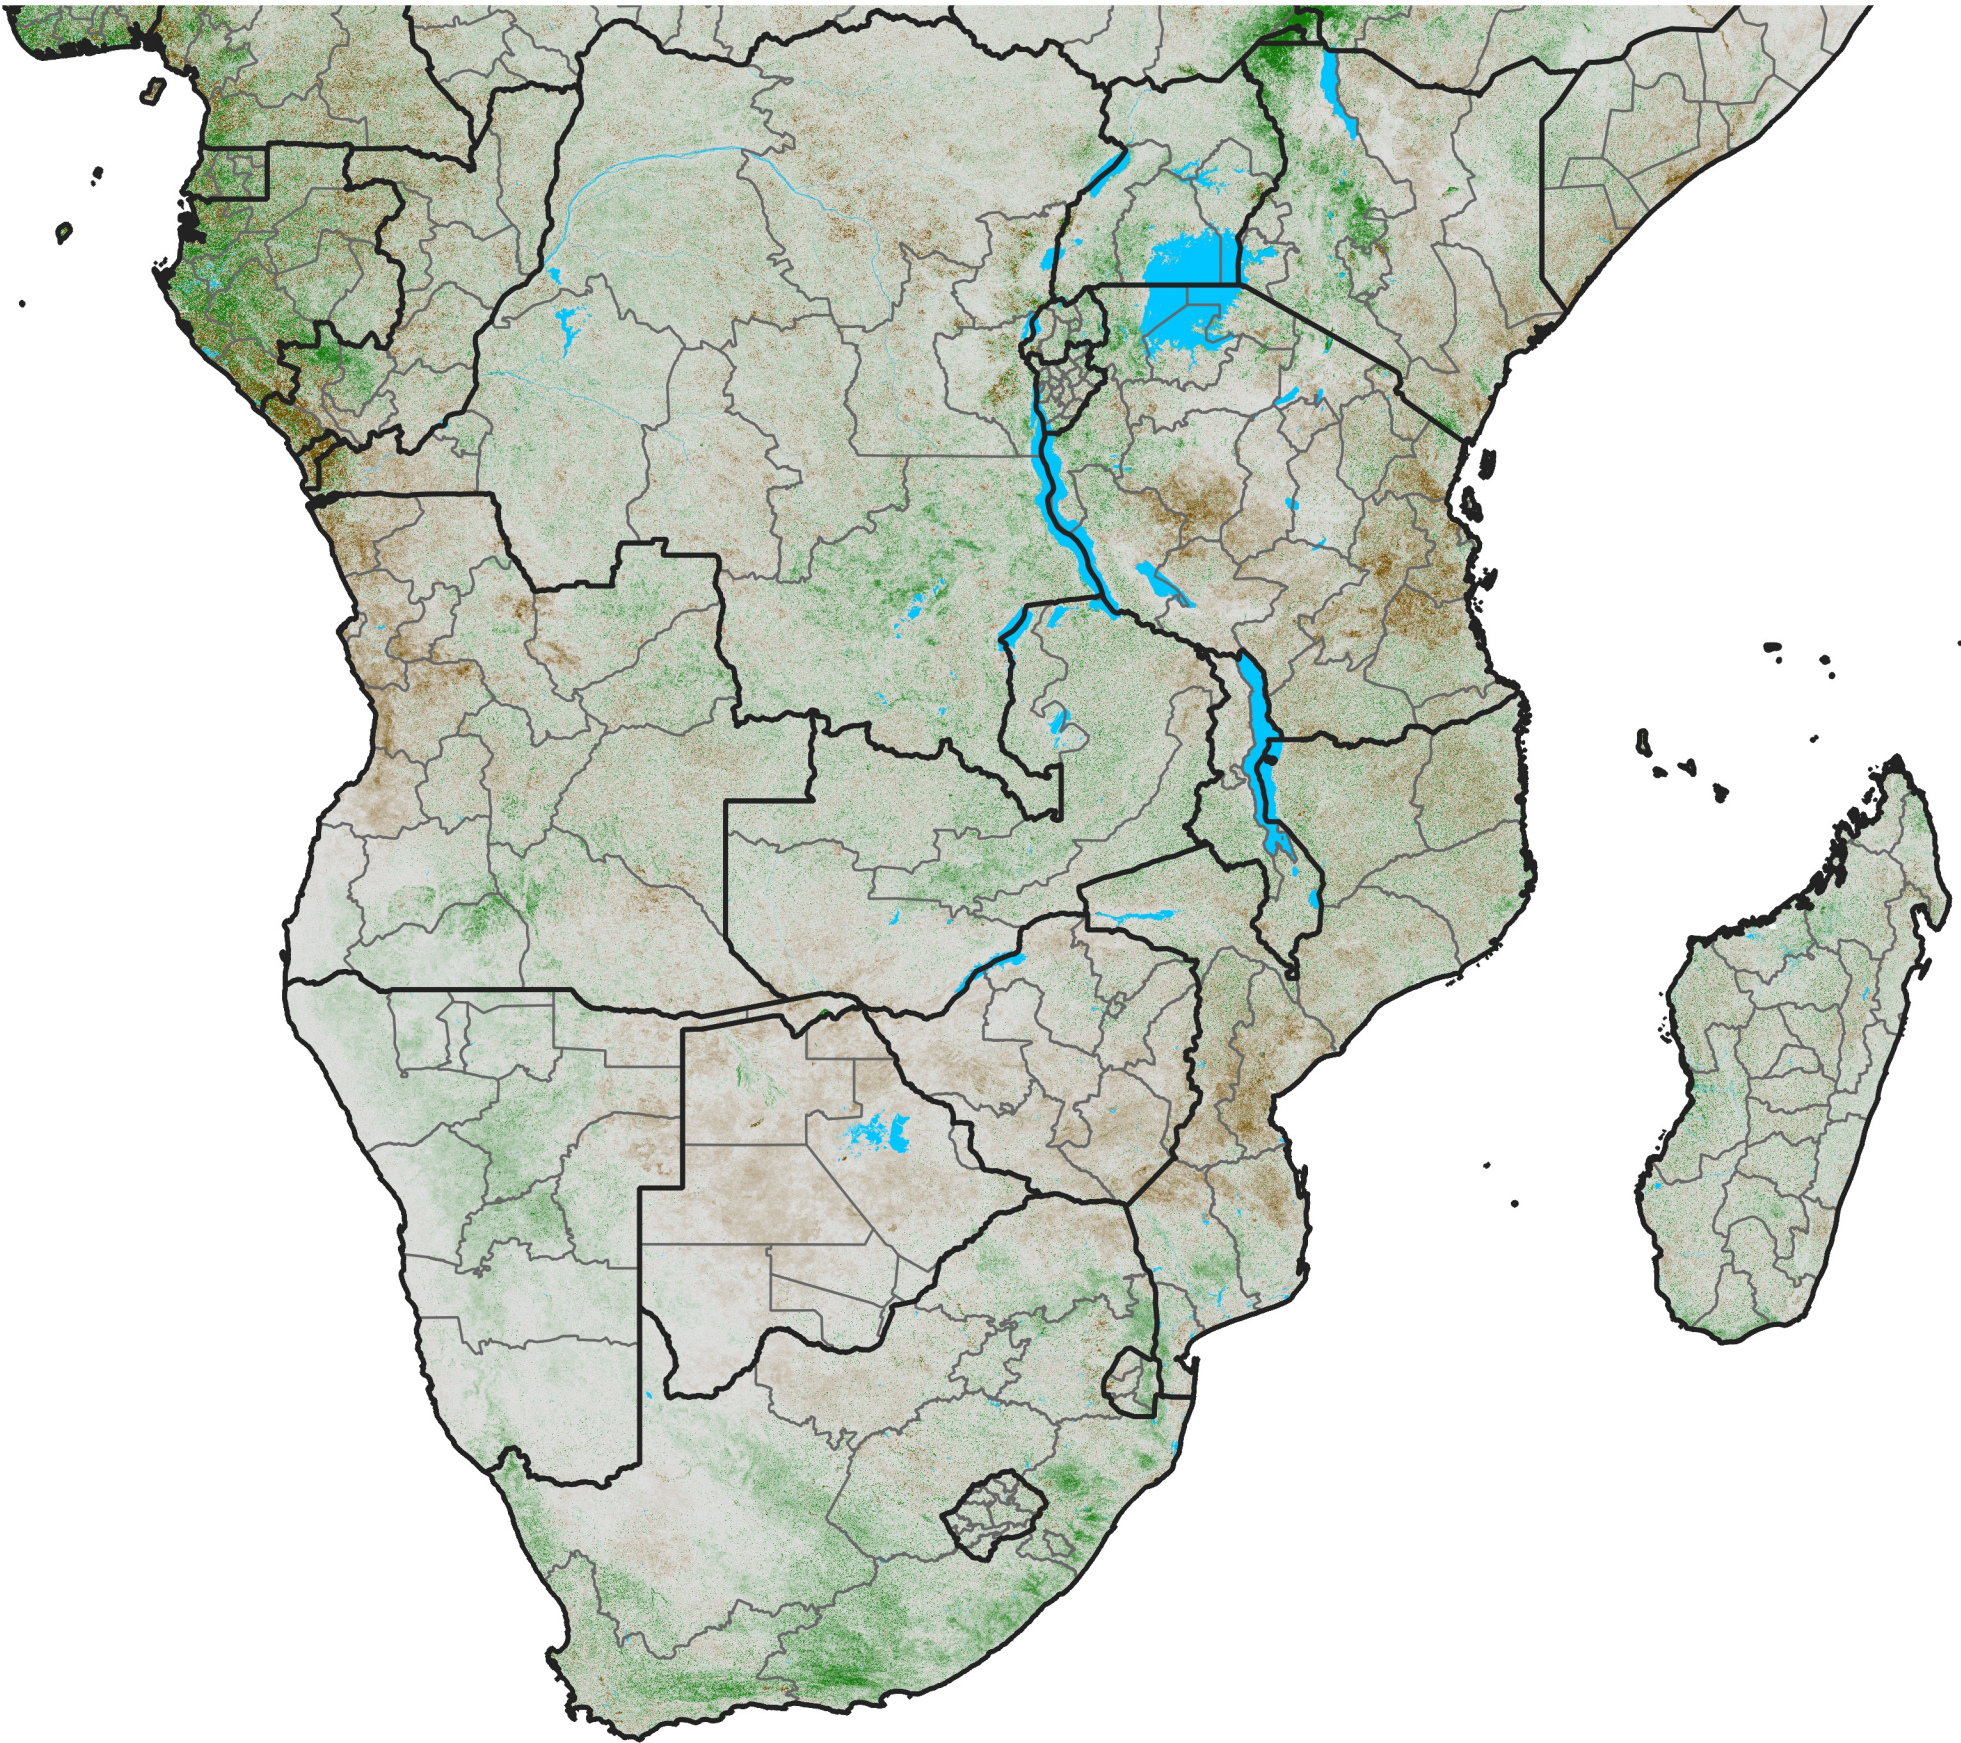

Southern Africa

NDVI Anomaly

2012 minus Mean (2012 - 2021)

Period 52 / Sep 11 - 20, 2012

NDVI Anomaly

< -0.3 -0.2 -0.1 -0.05 0.05 0.1 0.2 >0.3

Negative

No Difference