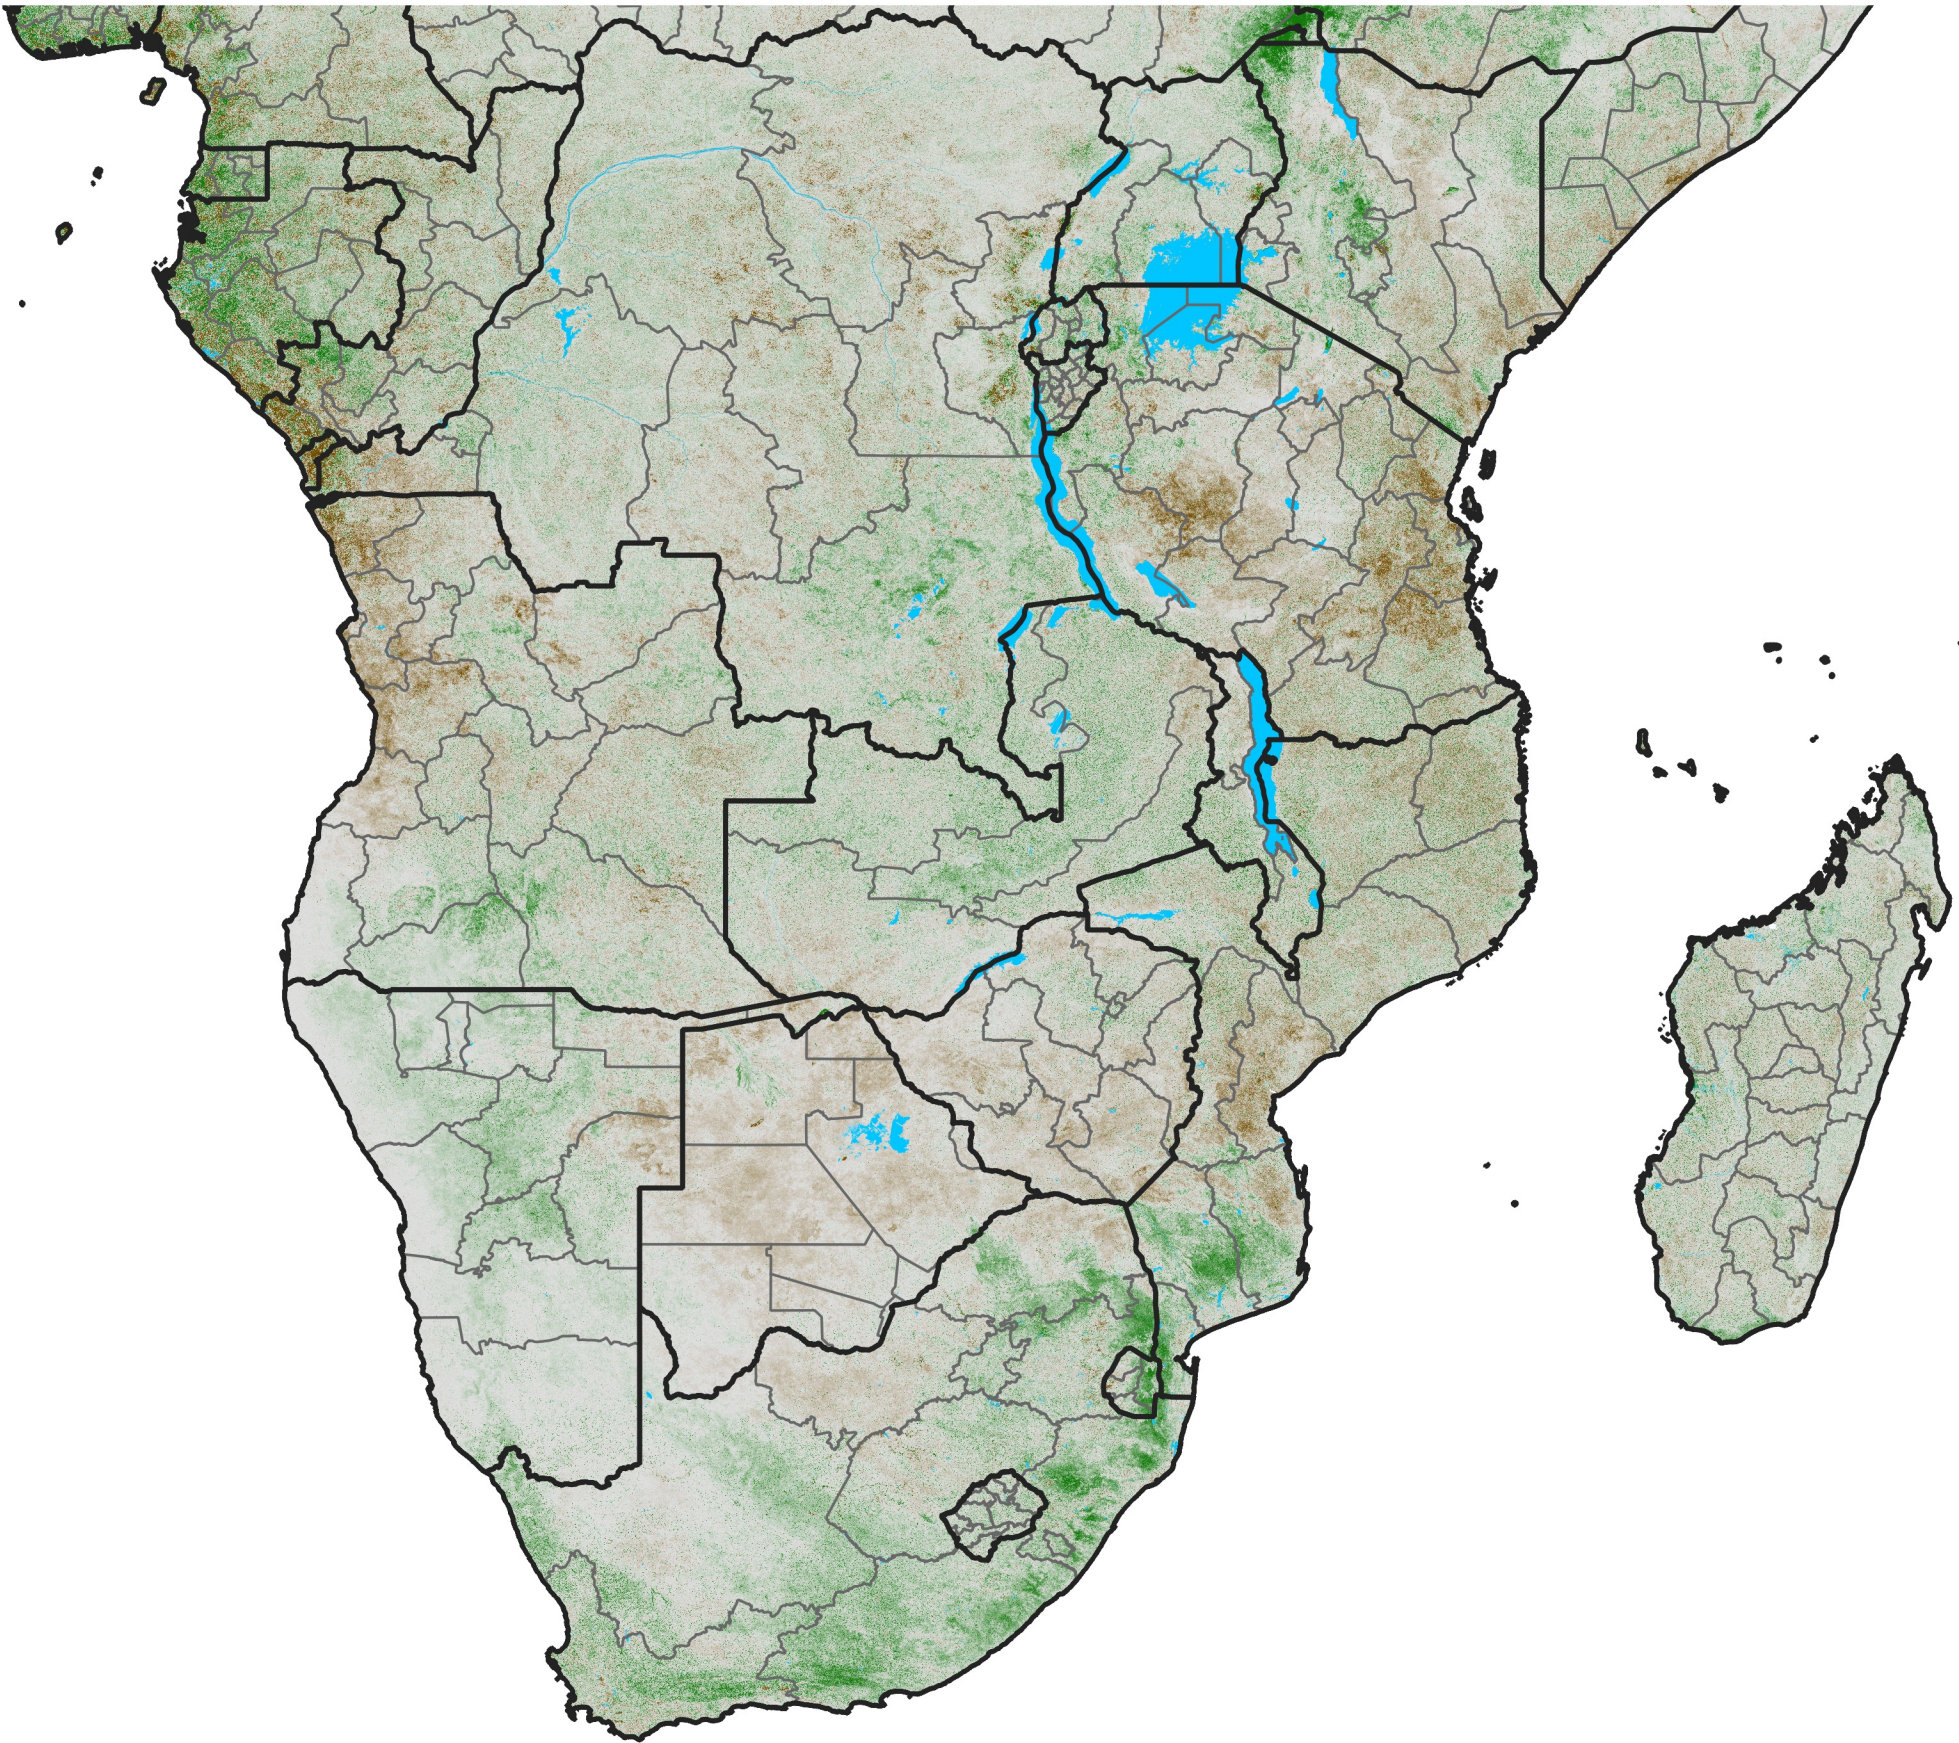

Southern Africa

NDVI Anomaly

2012 minus Mean (2012 - 2021)

Period 54 / Sep 21 - 30, 2012

NDVI Anomaly

< -0.3 -0.2 -0.1 -0.05 0.05 0.1 0.2 >0.3

Negative

No Difference