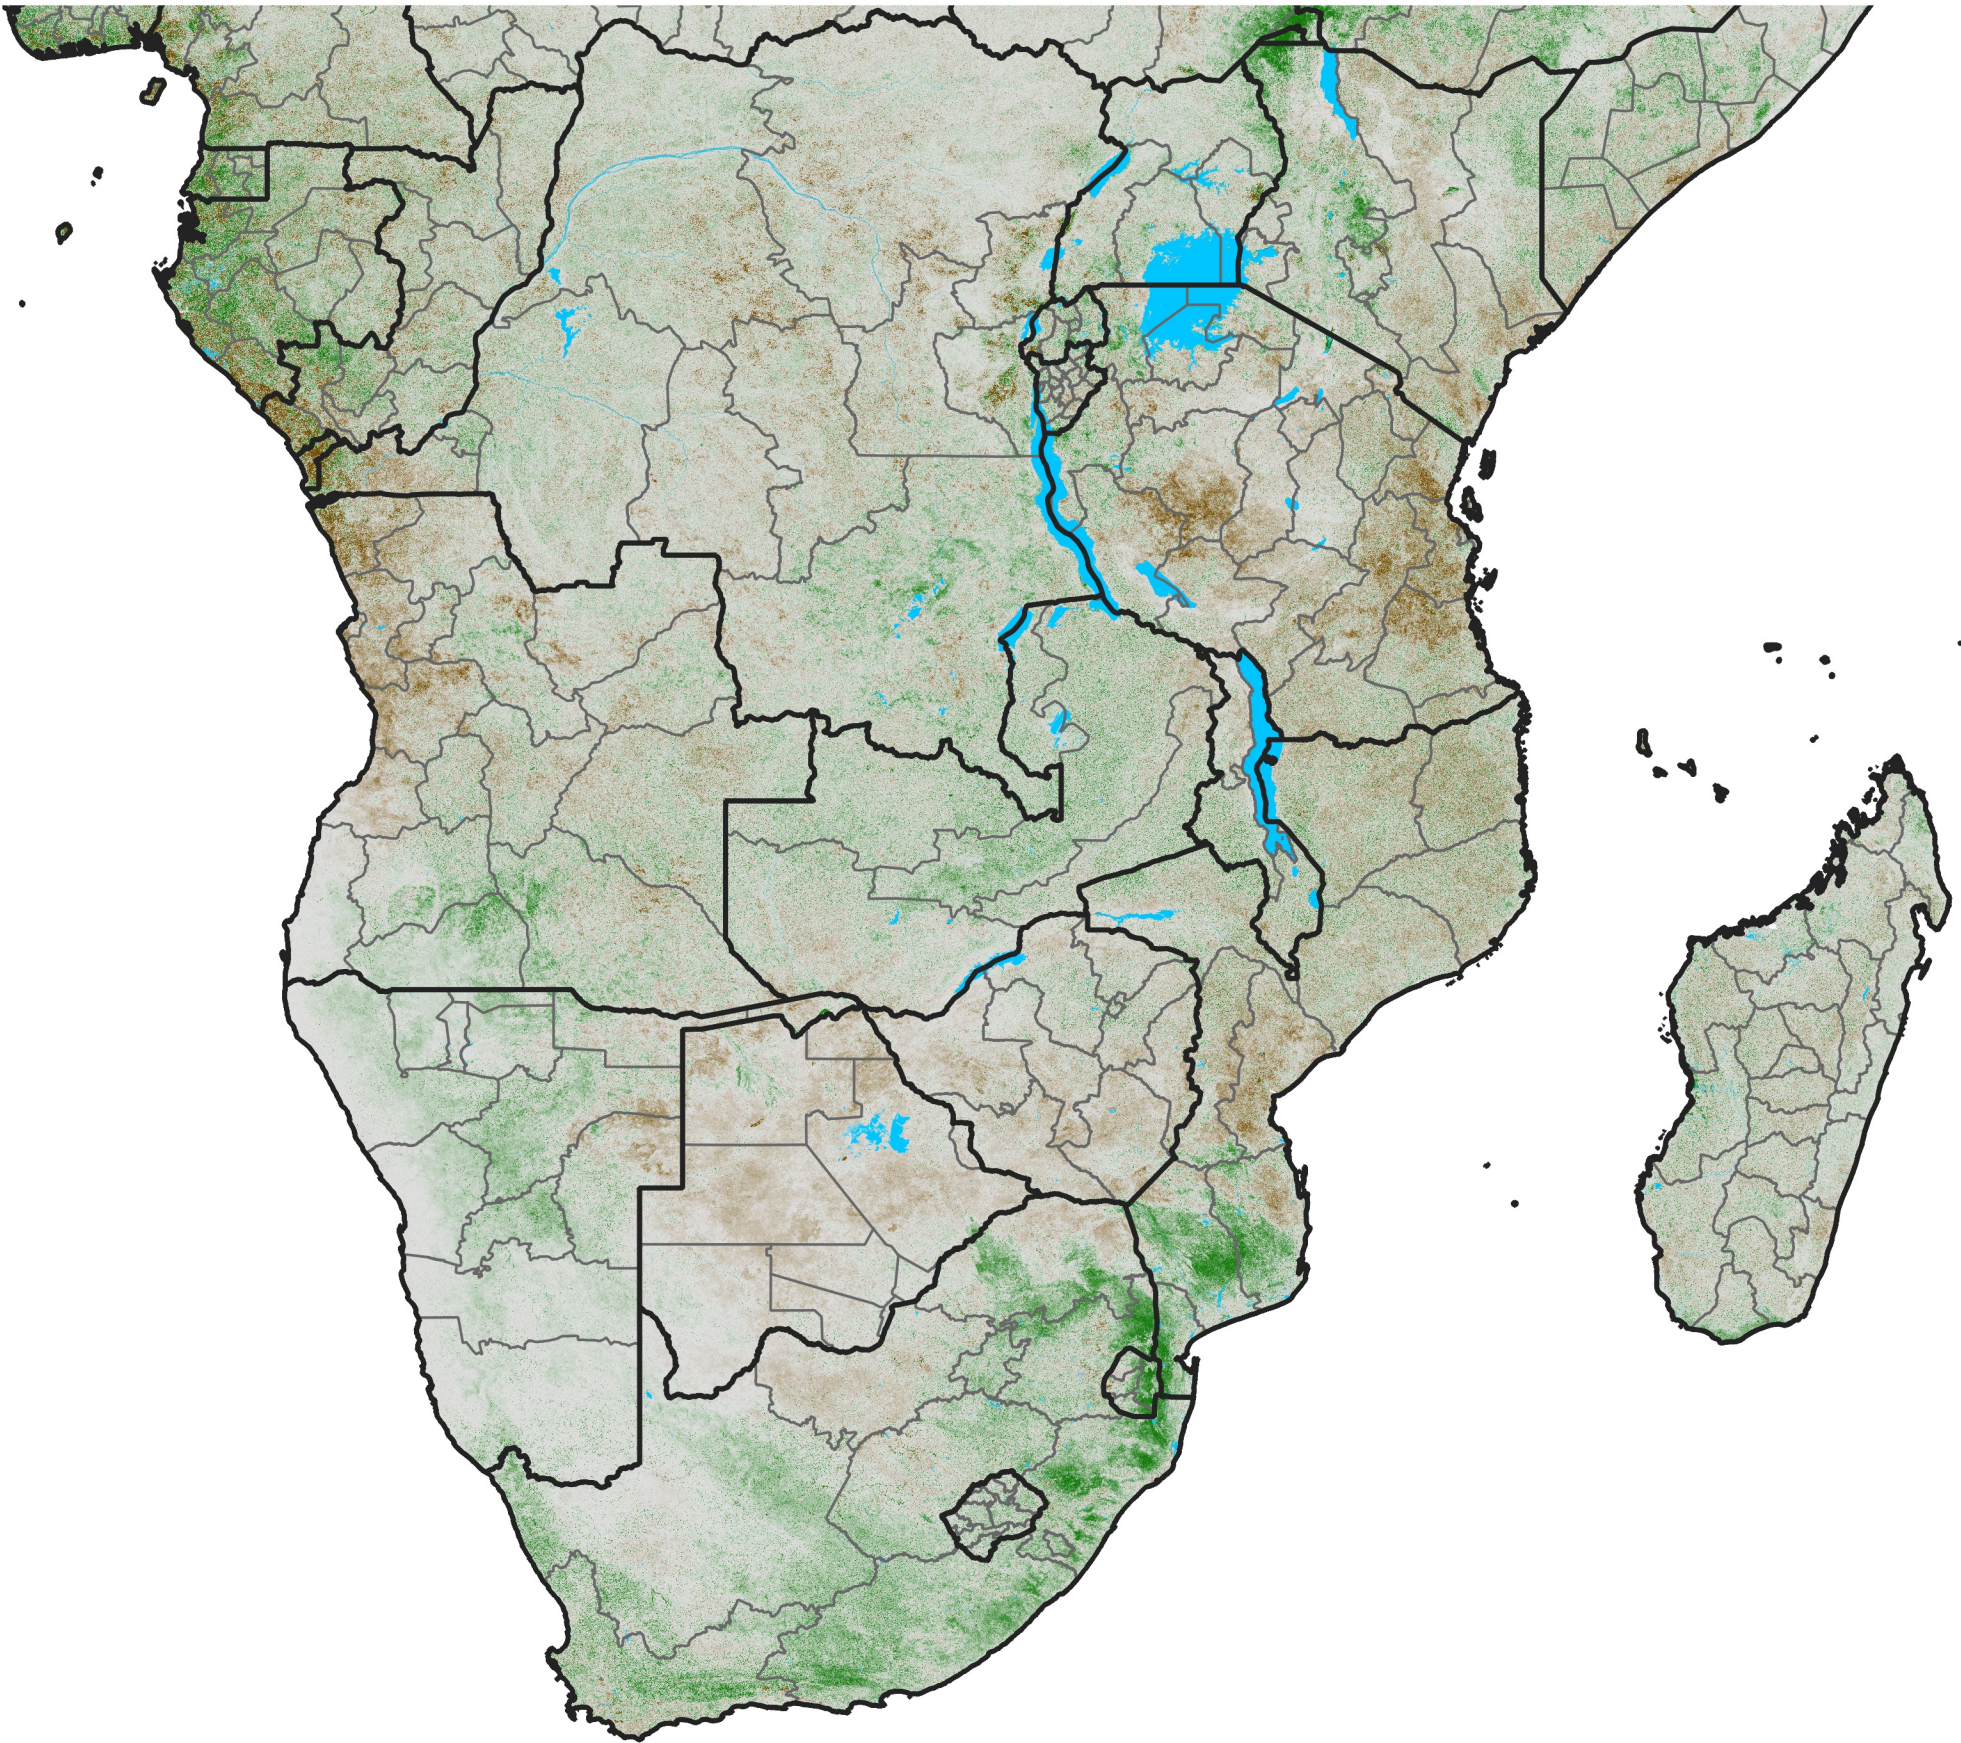

Southern Africa

NDVI Anomaly

2012 minus Mean (2012 - 2021)

Period 55 / Sep 26 - Oct 05, 2012

NDVI Anomaly

< -0.3 -0.2 -0.1 -0.05 0.05 0.1 0.2 >0.3

Negative

No Difference