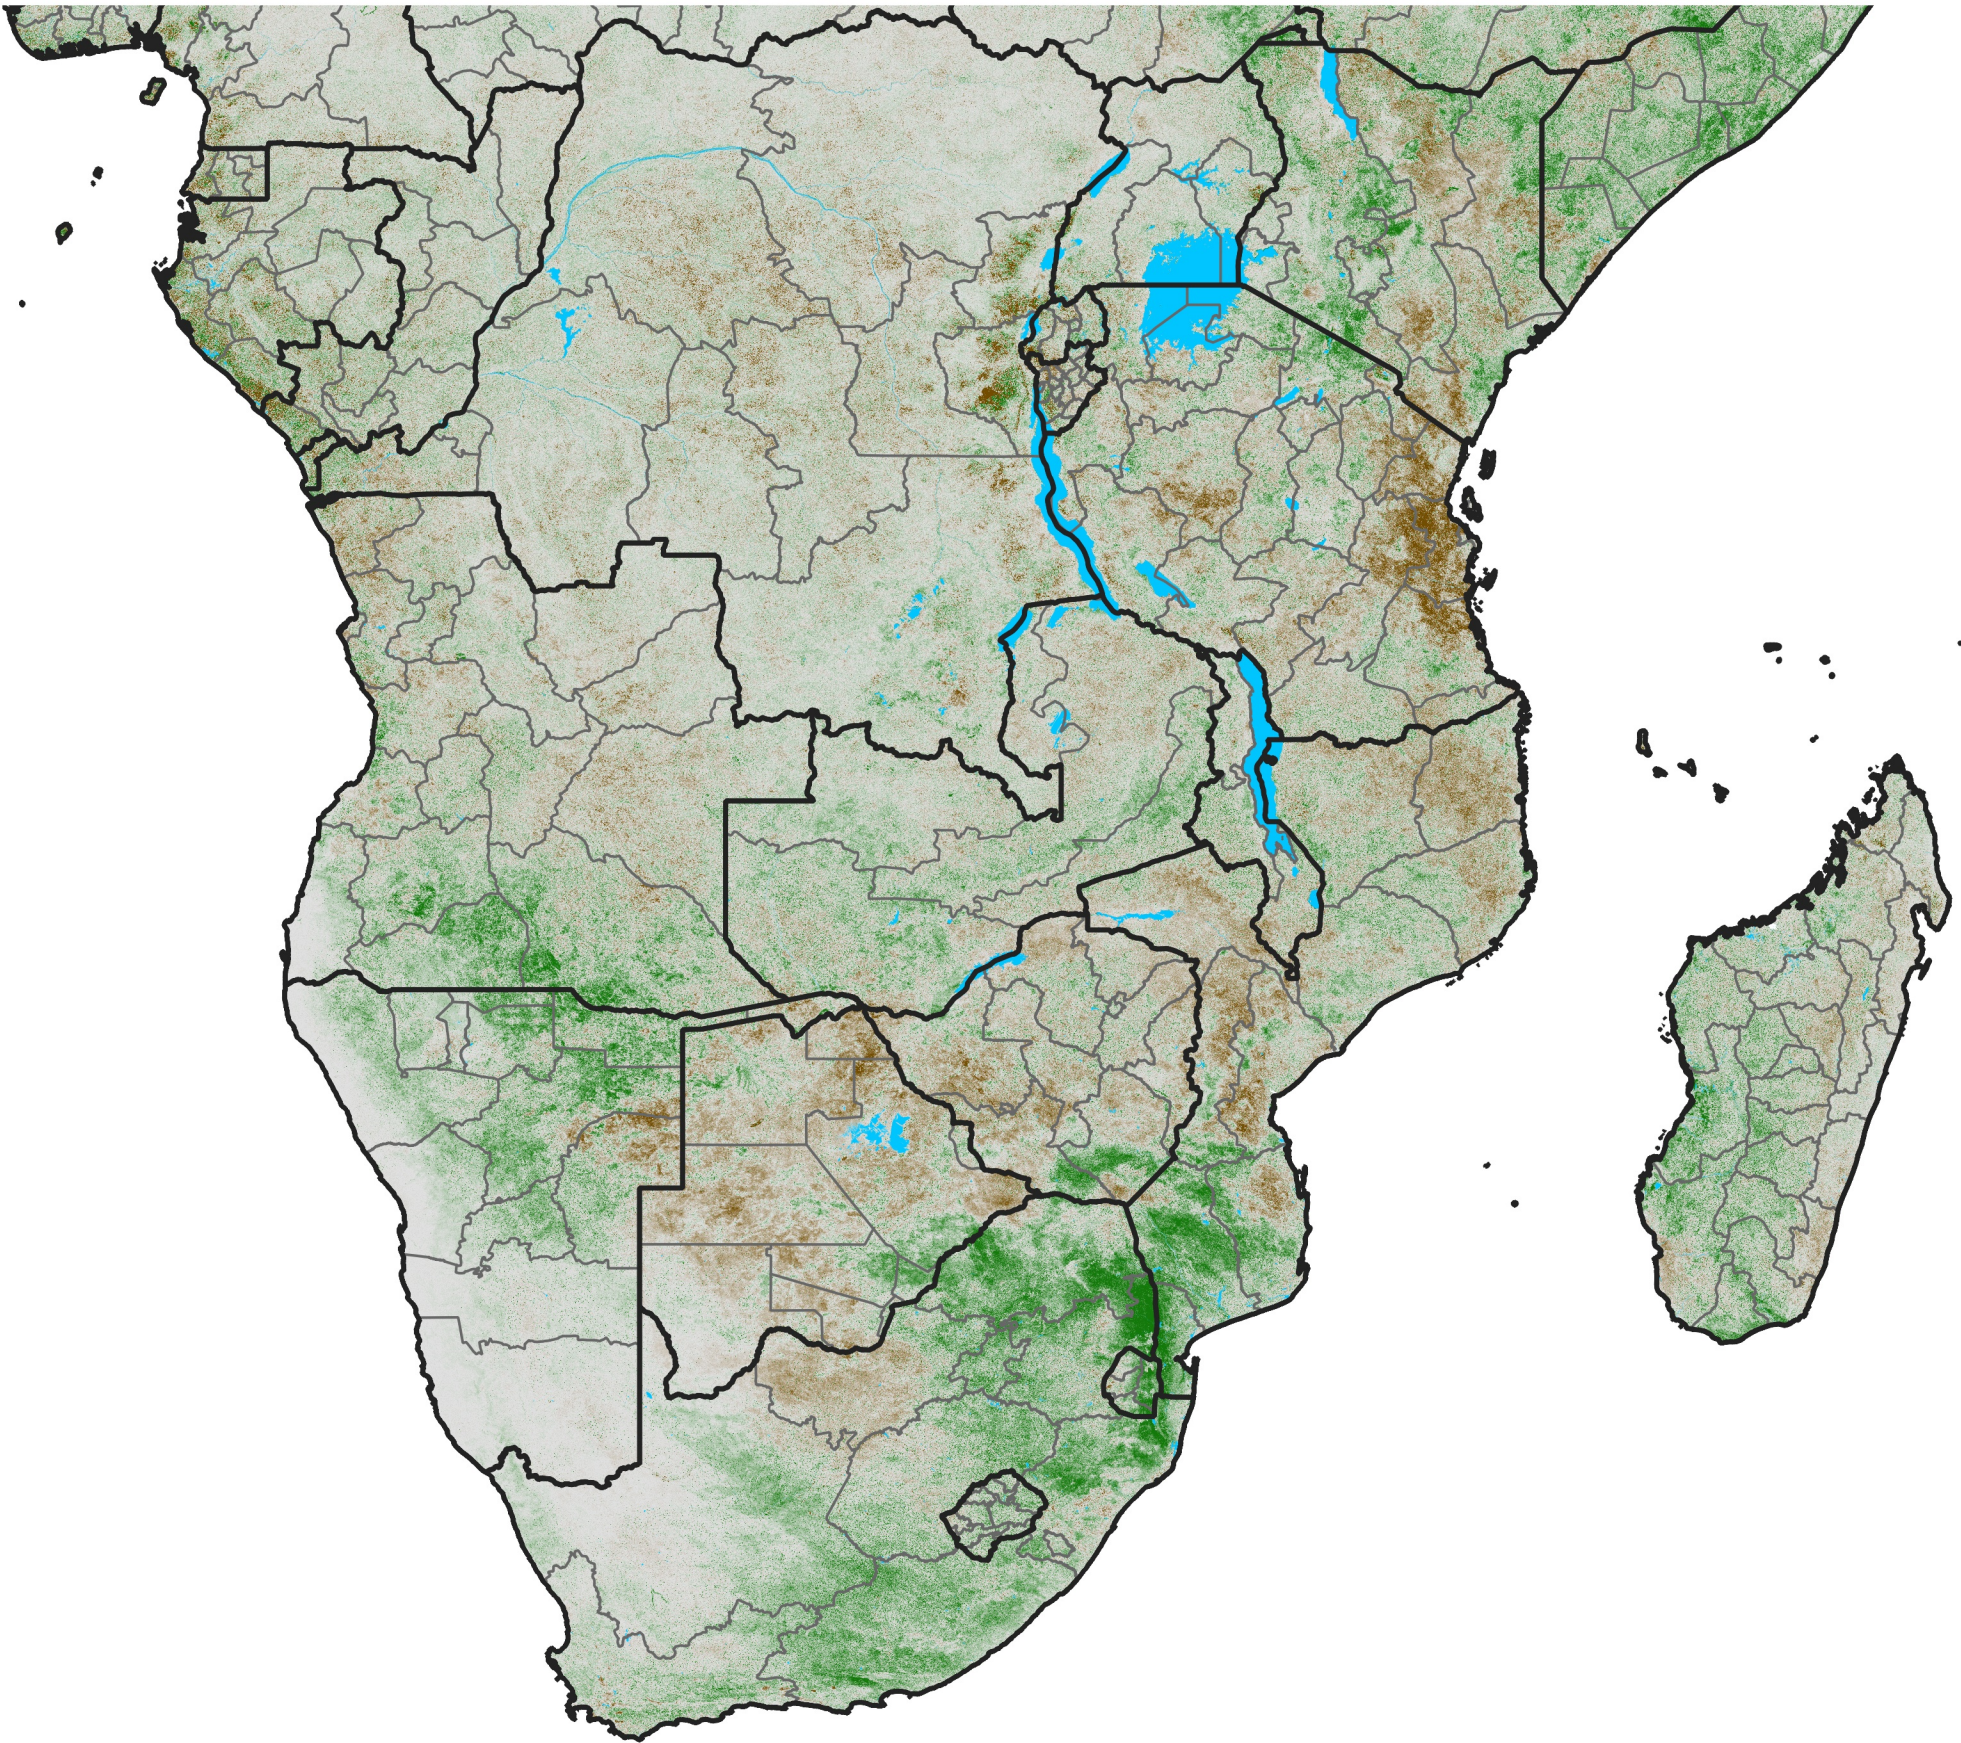

# Southern Africa

## NDVI Anomaly

2012 minus Mean (2012 - 2021)

Period 63 / Nov 06 - 15, 2012