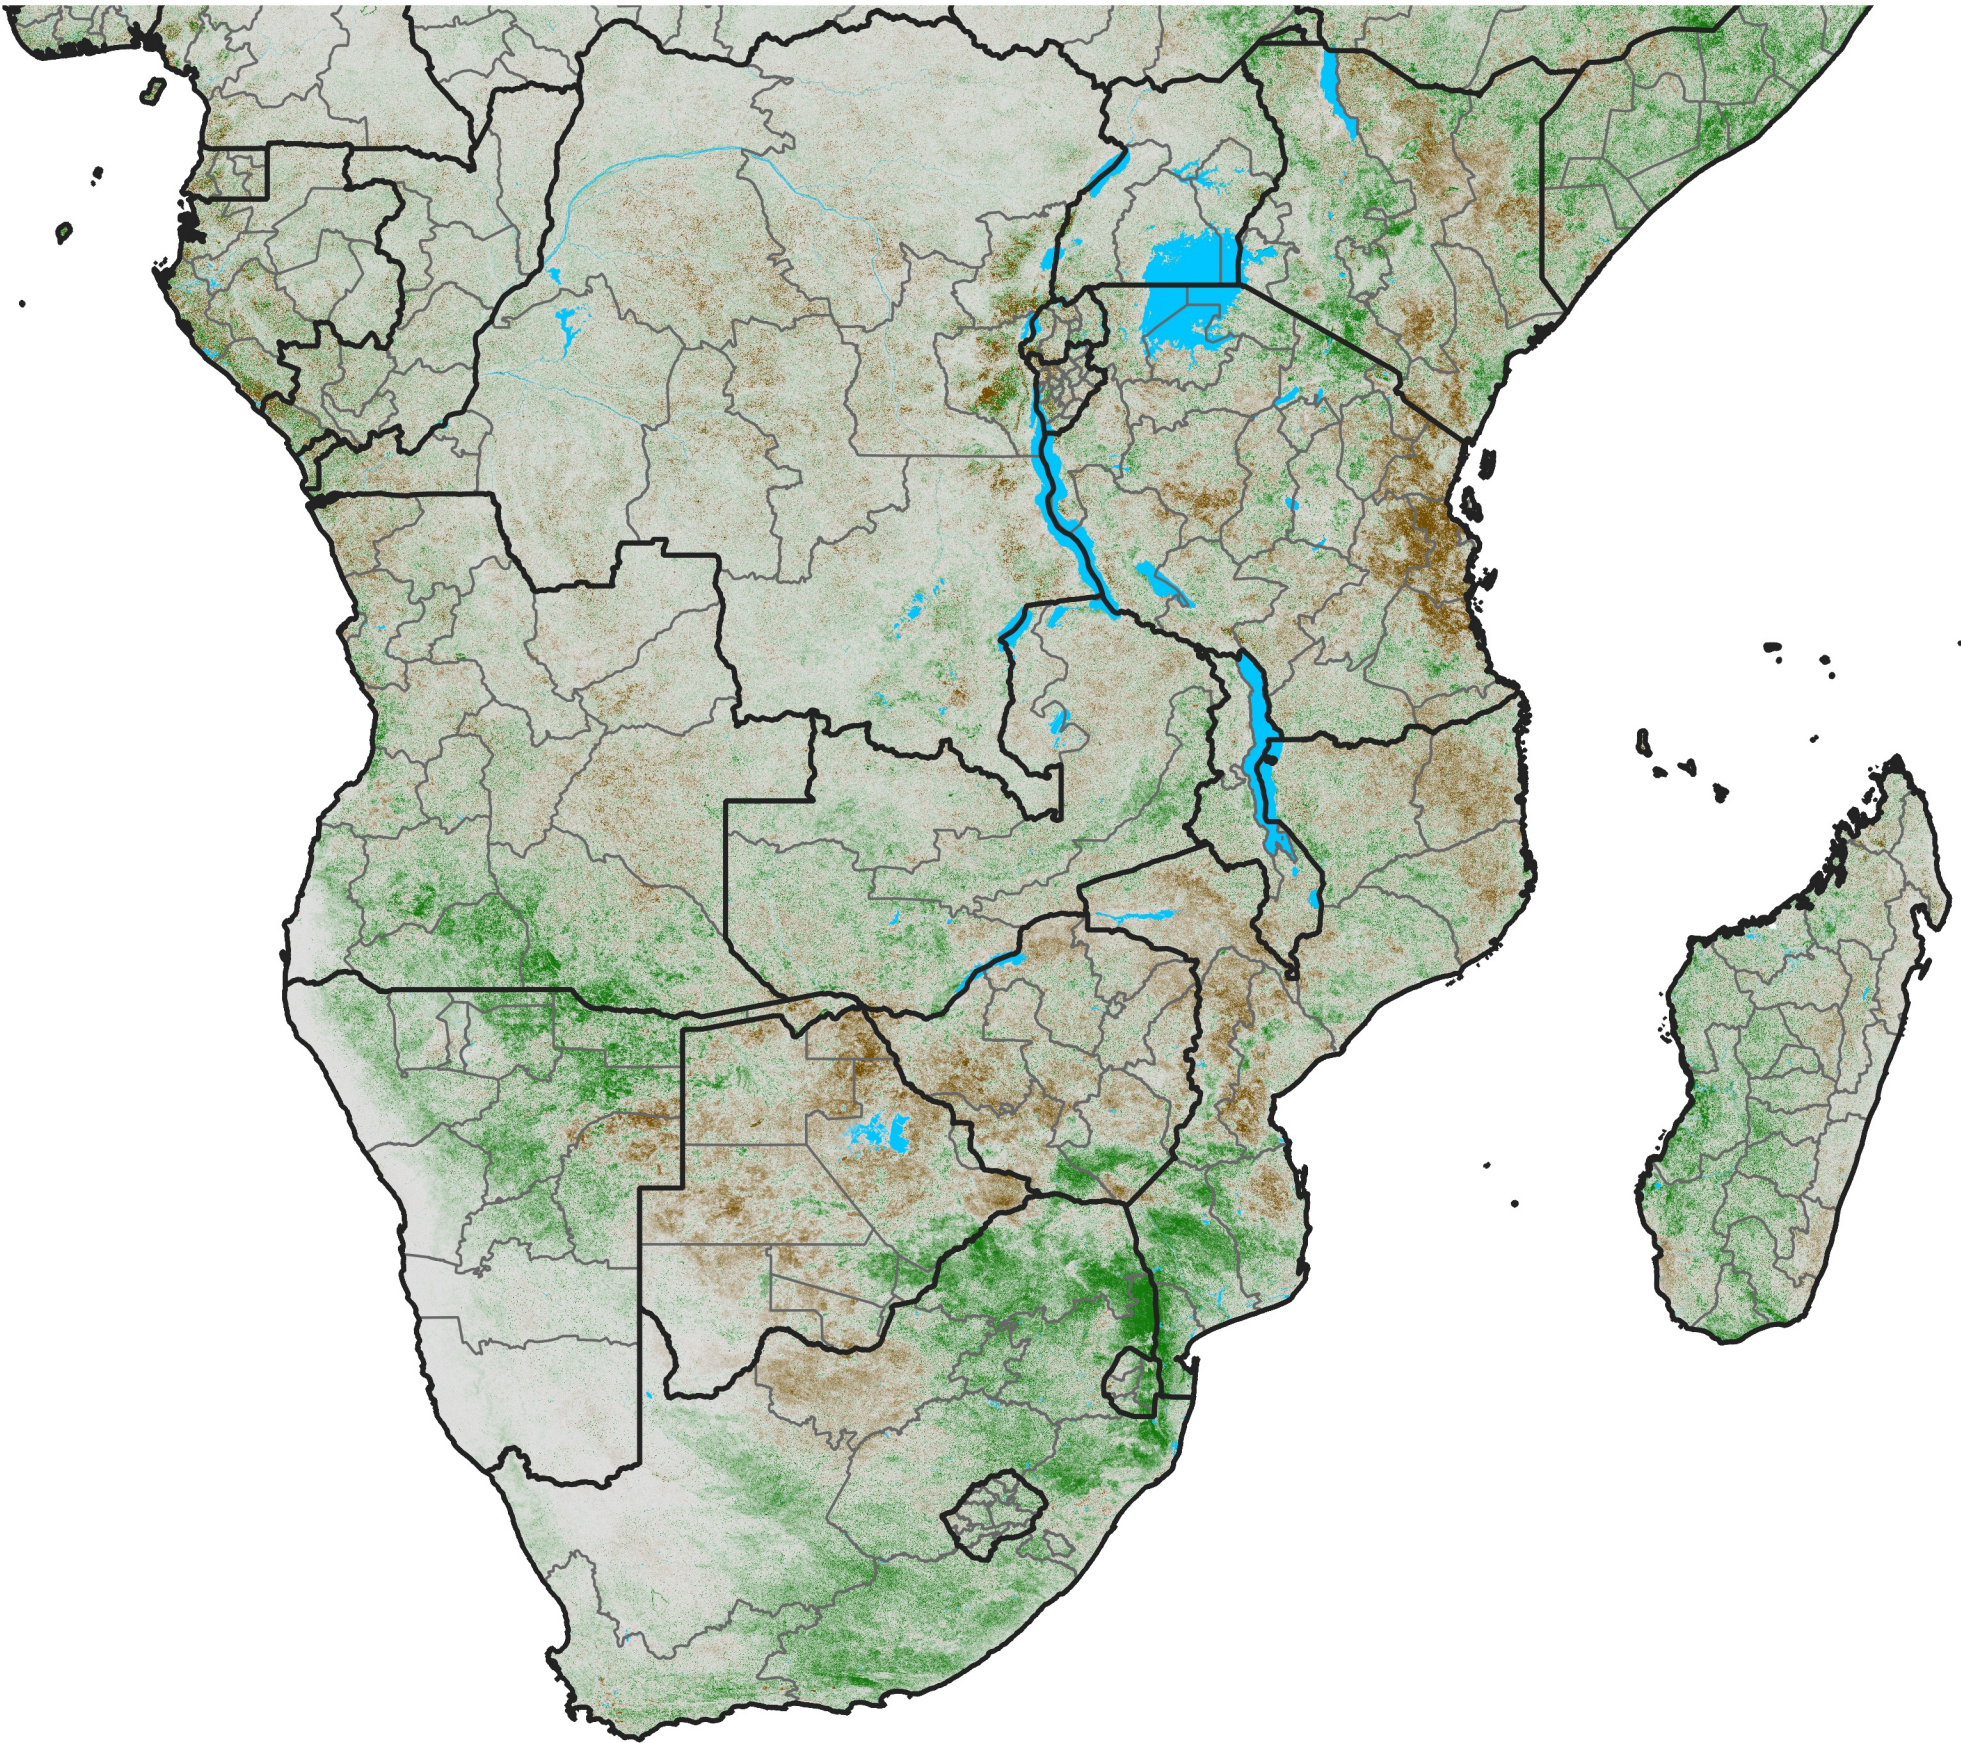

Southern Africa

NDVI Anomaly

2012 minus Mean (2012 - 2021)

Period 64 / Nov 11 - 20, 2012

NDVI Anomaly

< -0.3 -0.2 -0.1 -0.05 0.05 0.1 0.2 >0.3

Negative

No Difference