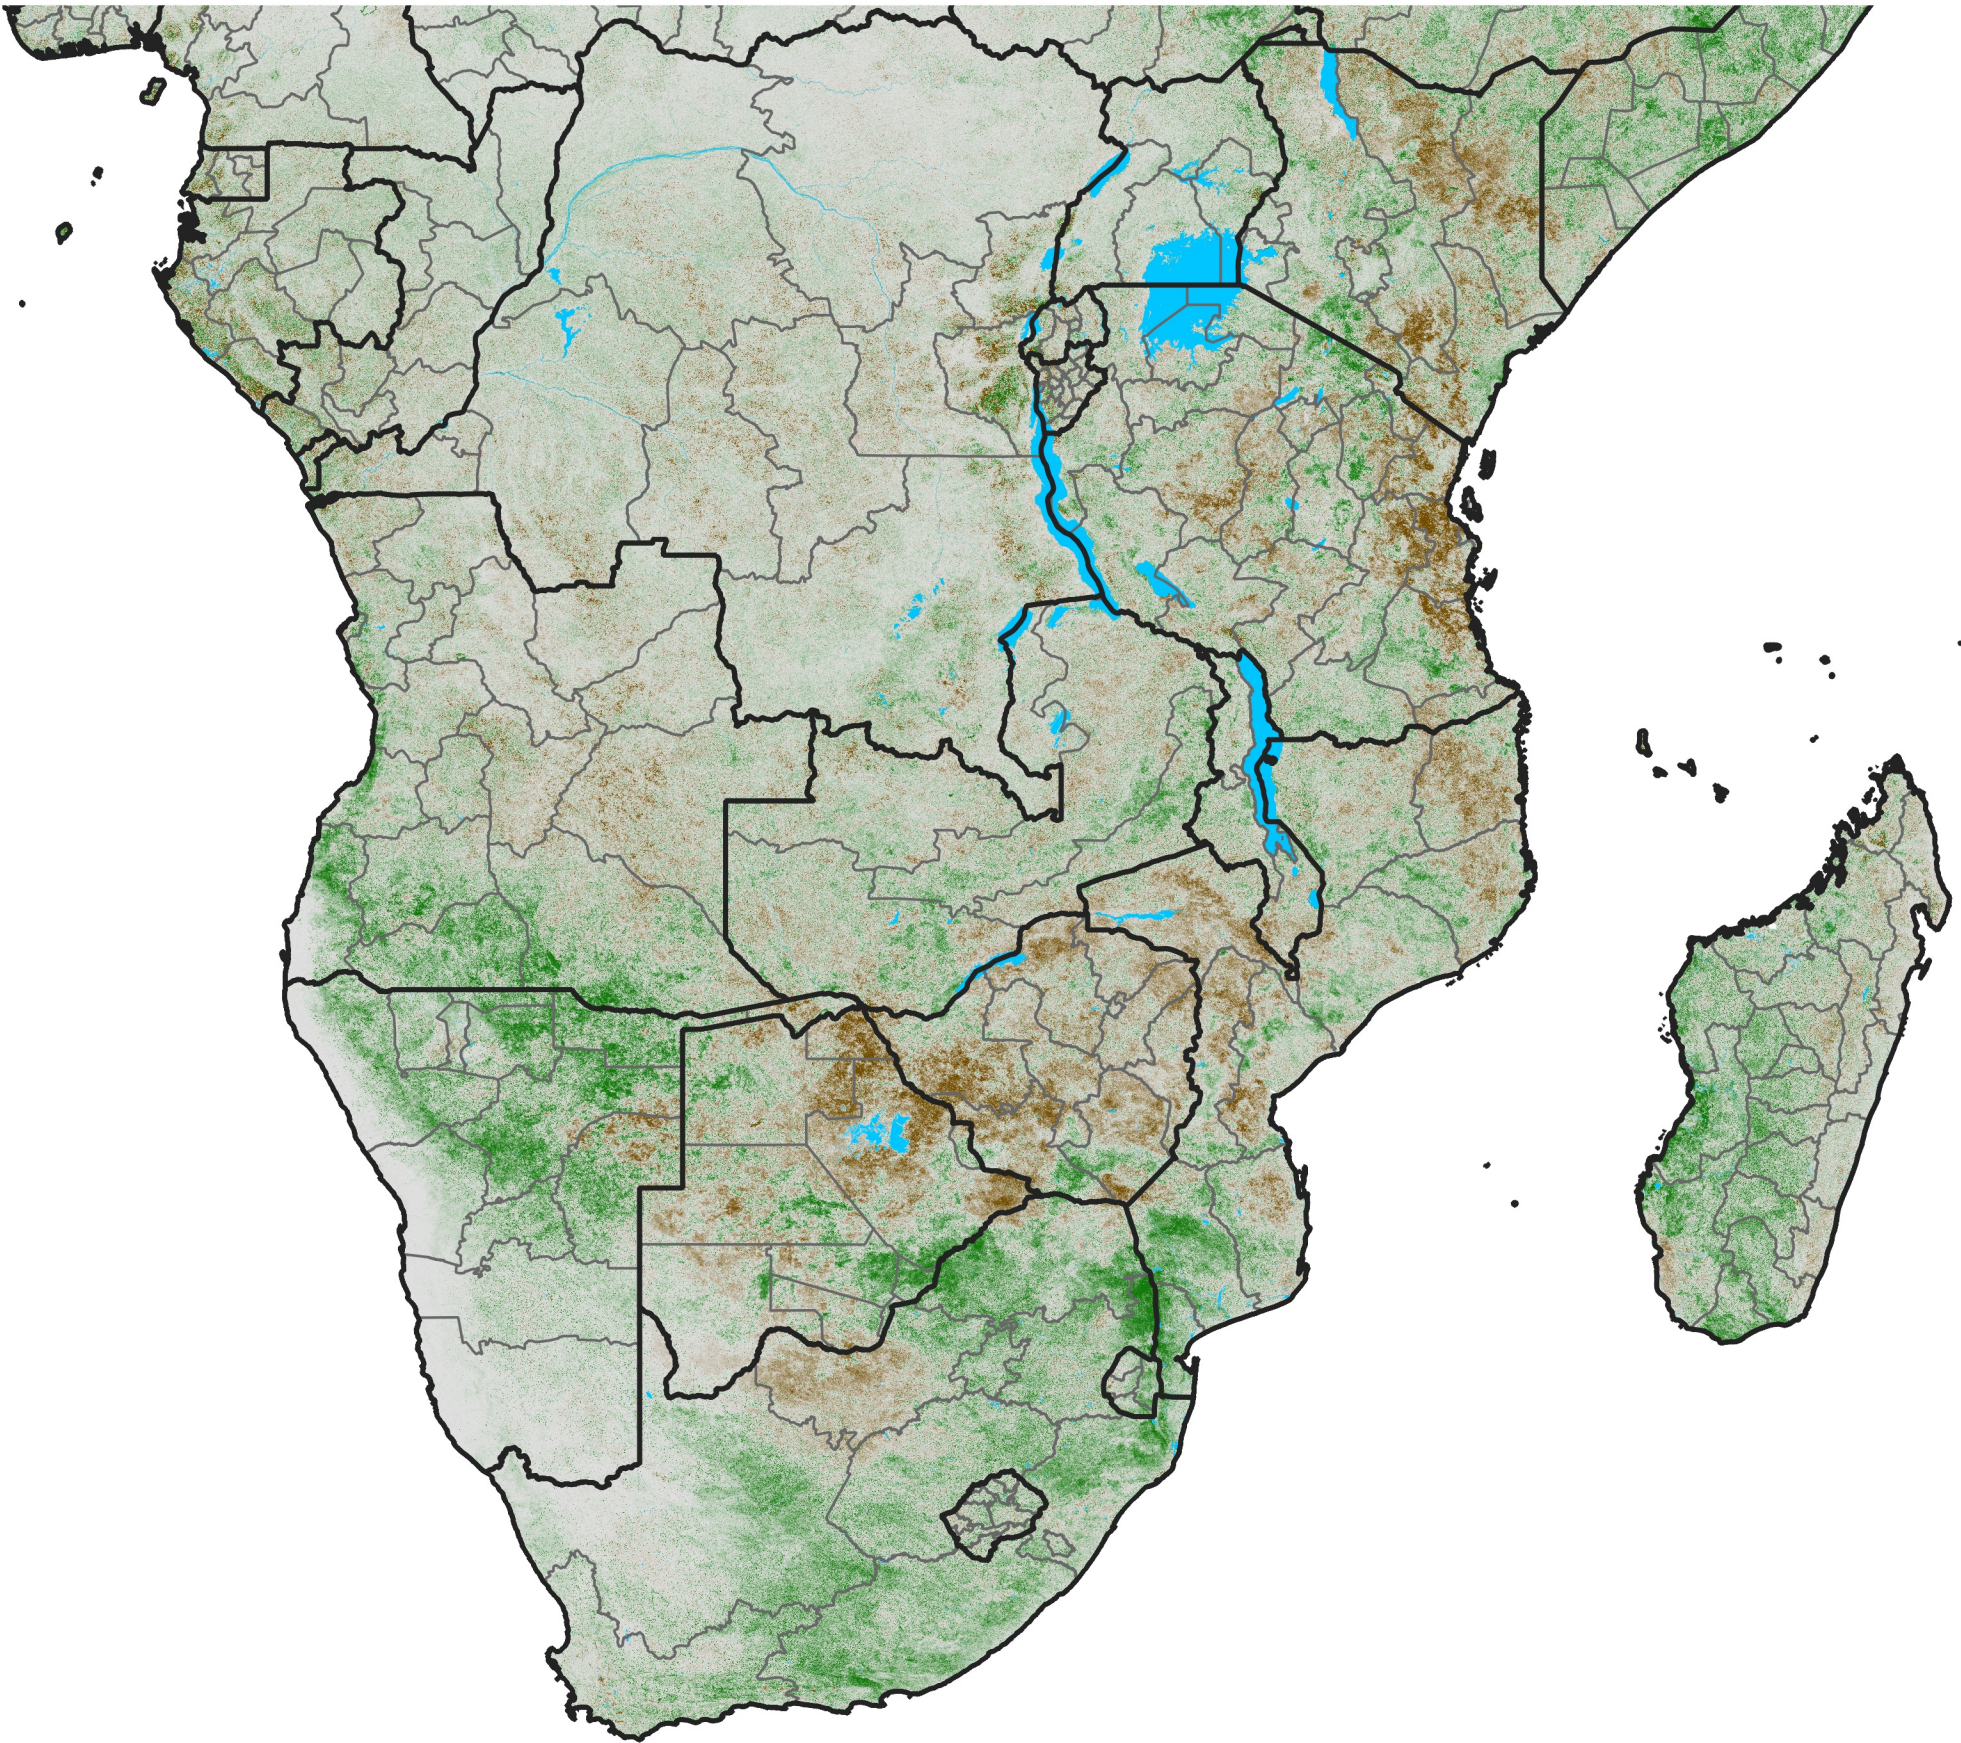

Southern Africa

NDVI Anomaly

2012 minus Mean (2012 - 2021)

Period 67 / Nov 26 - Dec 05, 2012

NDVI Anomaly

< -0.3 -0.2 -0.1 -0.05 0.05 0.1 0.2 >0.3

Negative

No Difference