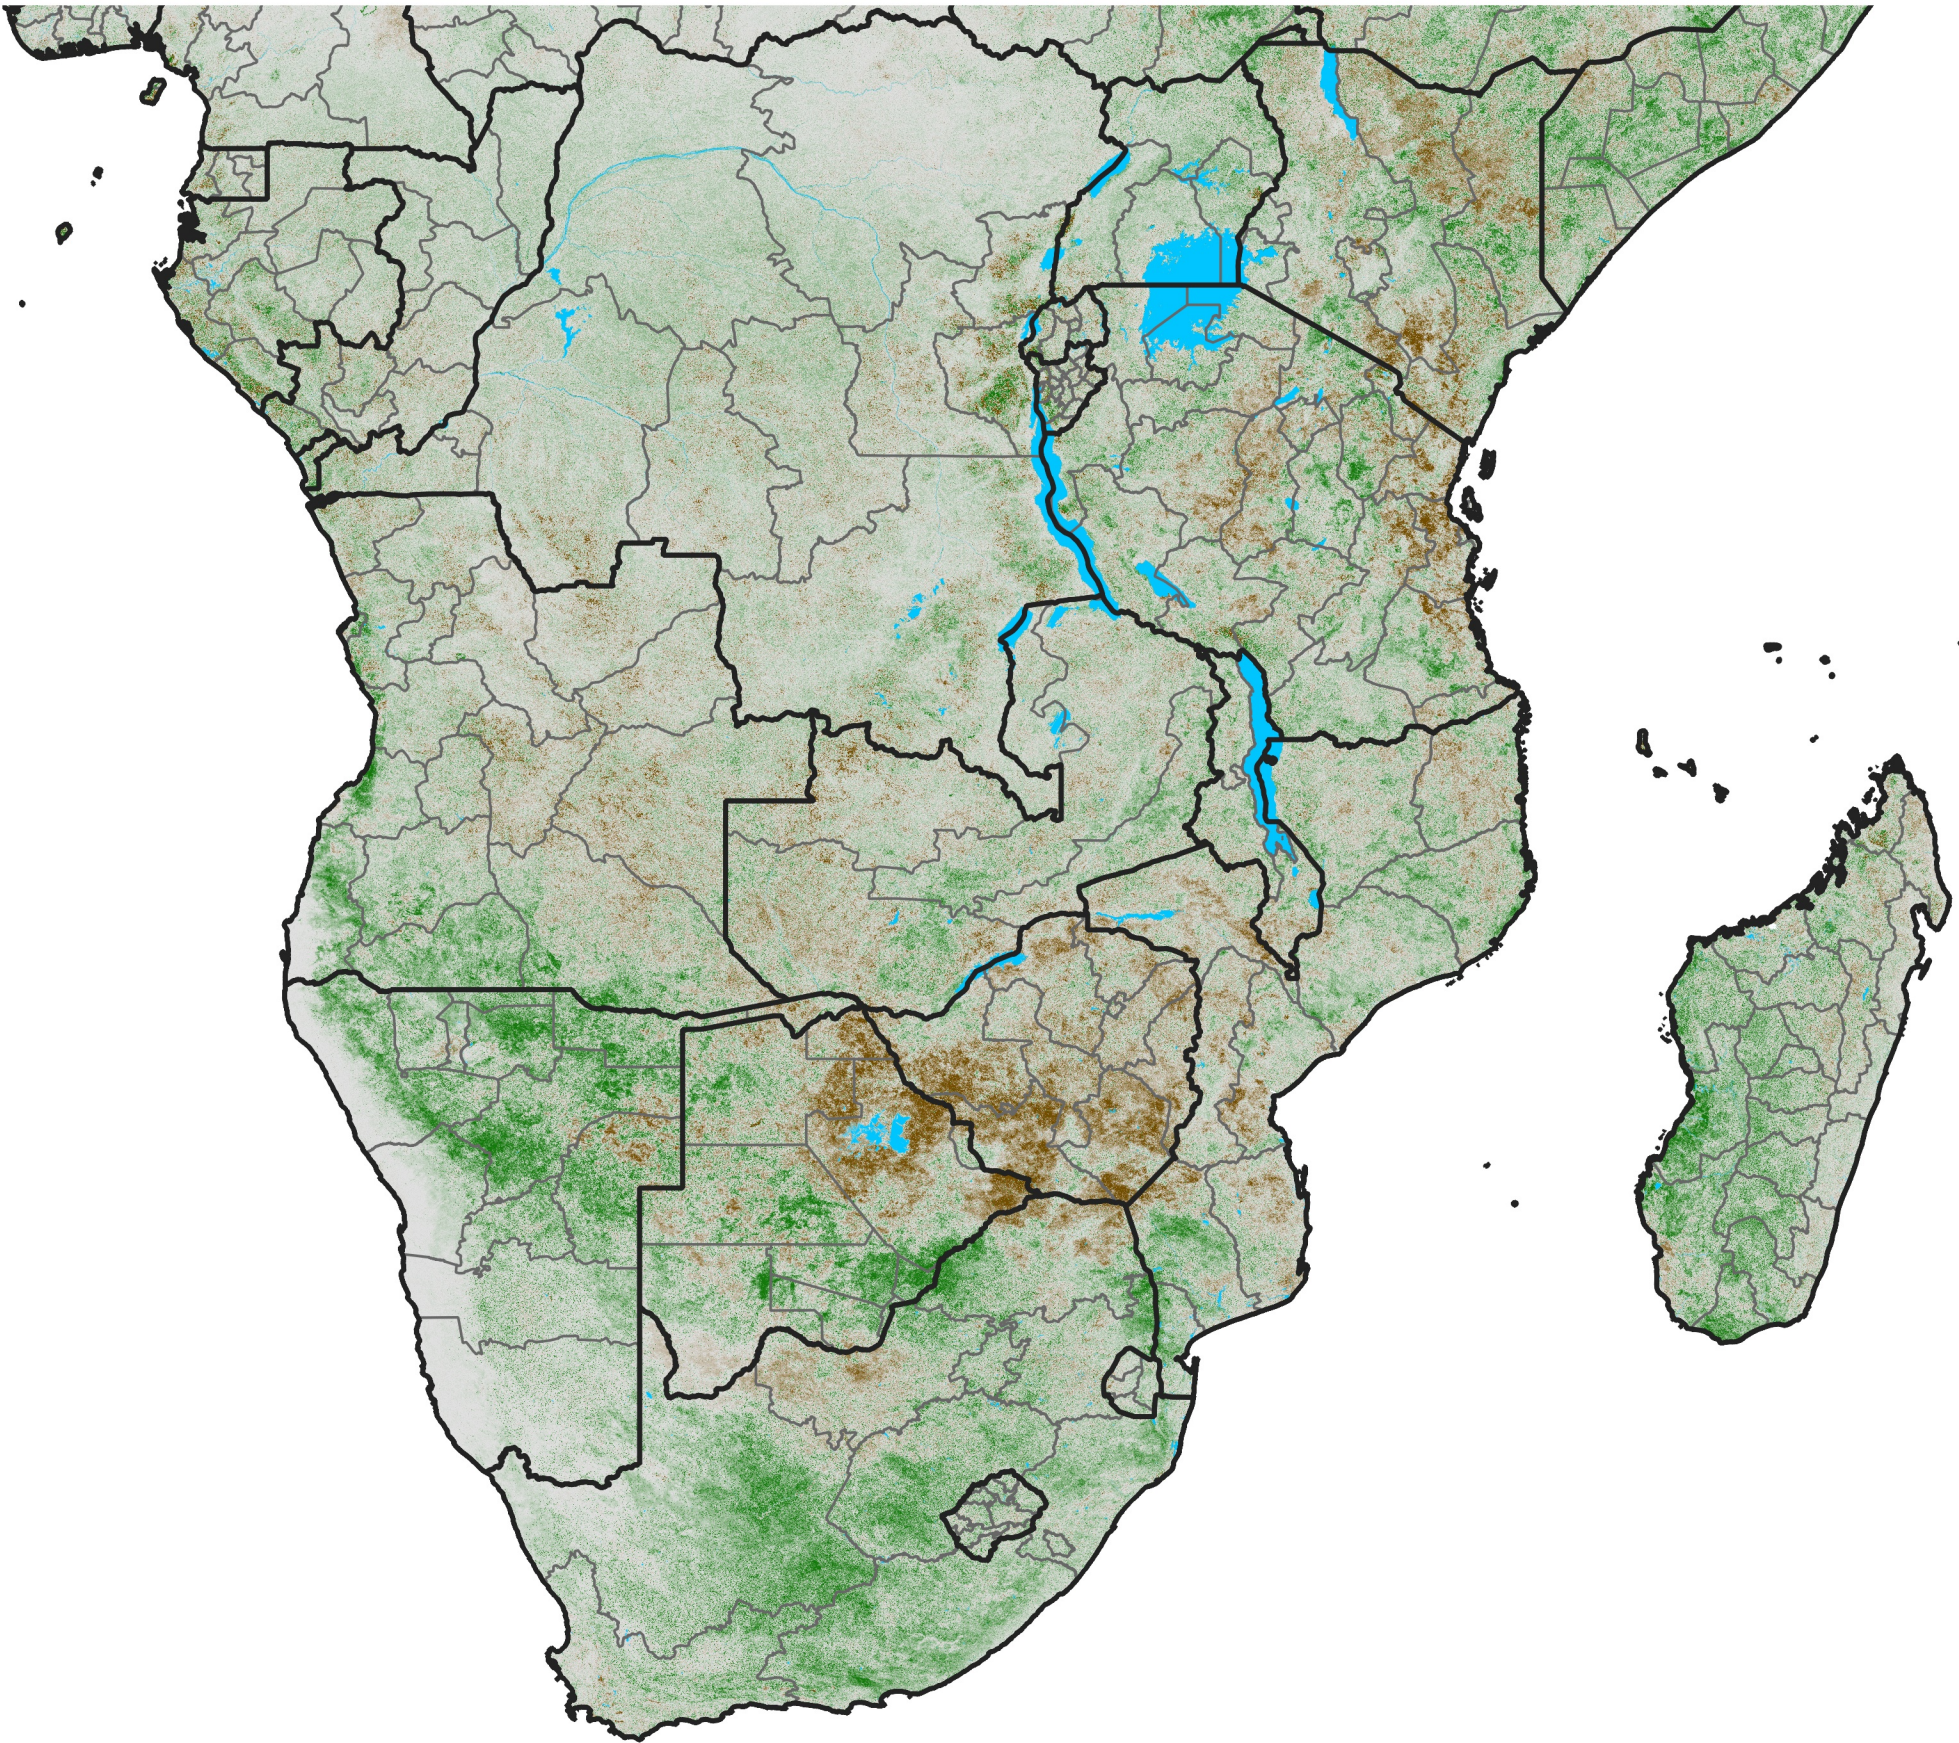

Southern Africa

NDVI Anomaly

2012 minus Mean (2012 - 2021)

Period 70 / Dec 11 - 20, 2012

NDVI Anomaly

< -0.3 -0.2 -0.1 -0.05 0.05 0.1 0.2 >0.3

Negative

No Difference