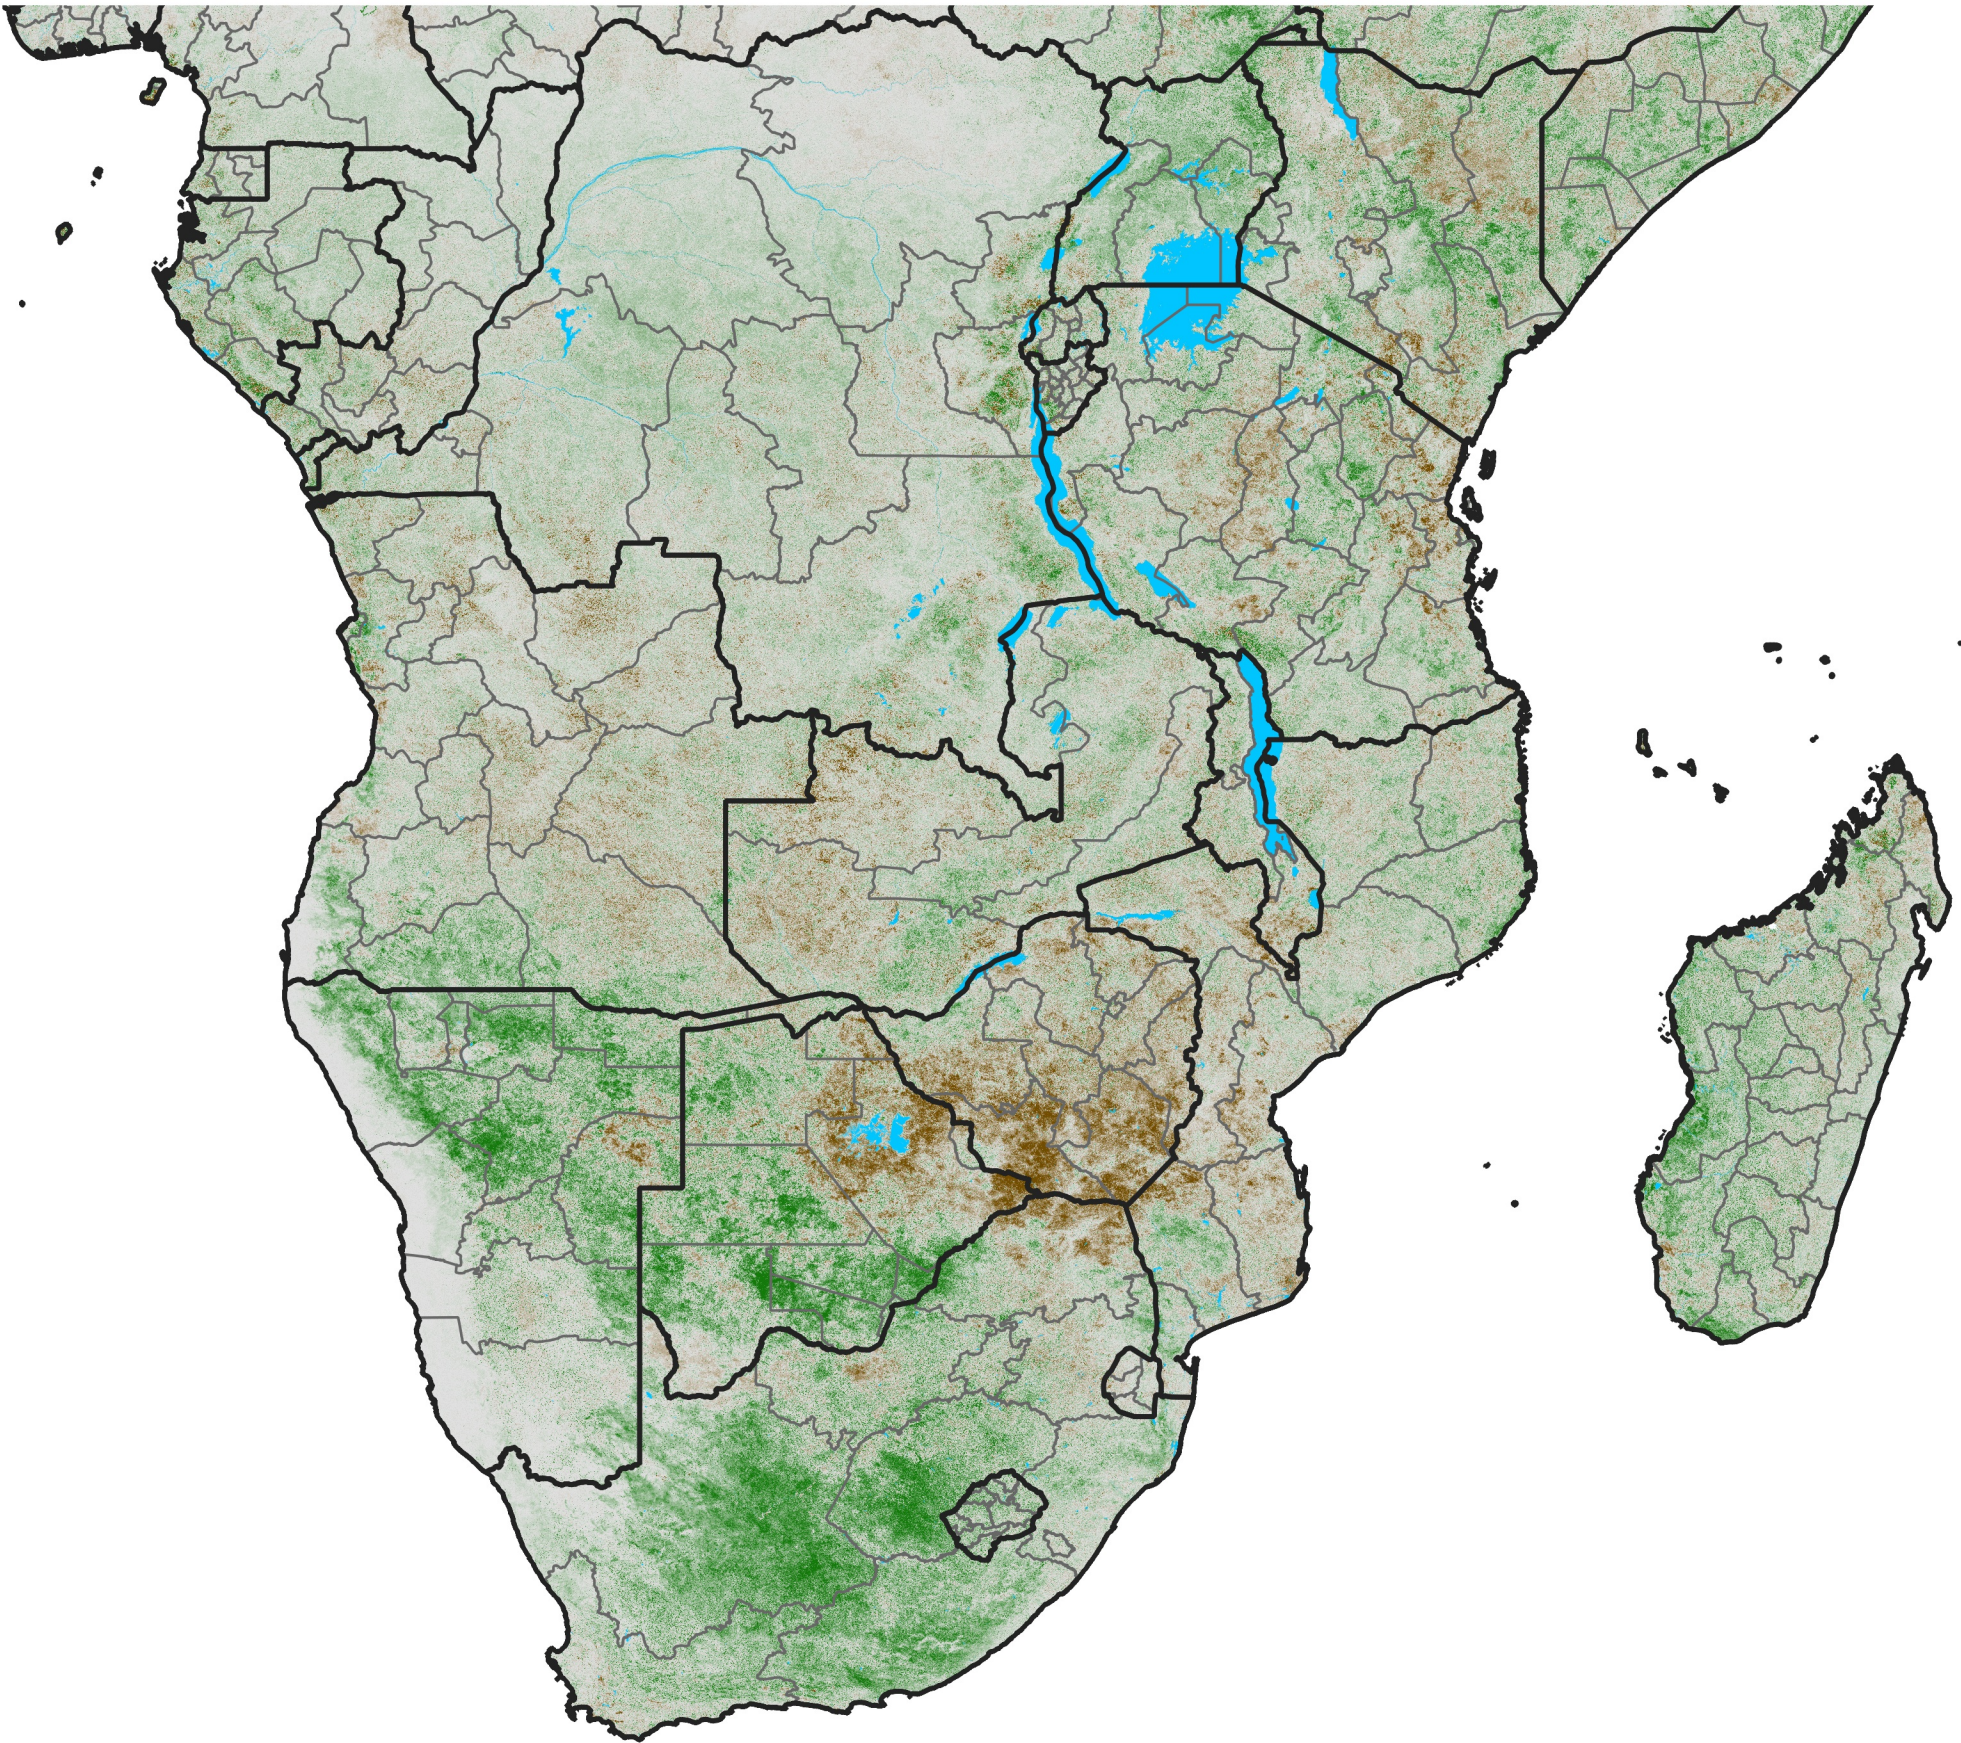

# Southern Africa

## NDVI Anomaly

2013 minus Mean (2012 - 2021)

Period 01 / Dec 26, 2012 - Jan 05, 2013