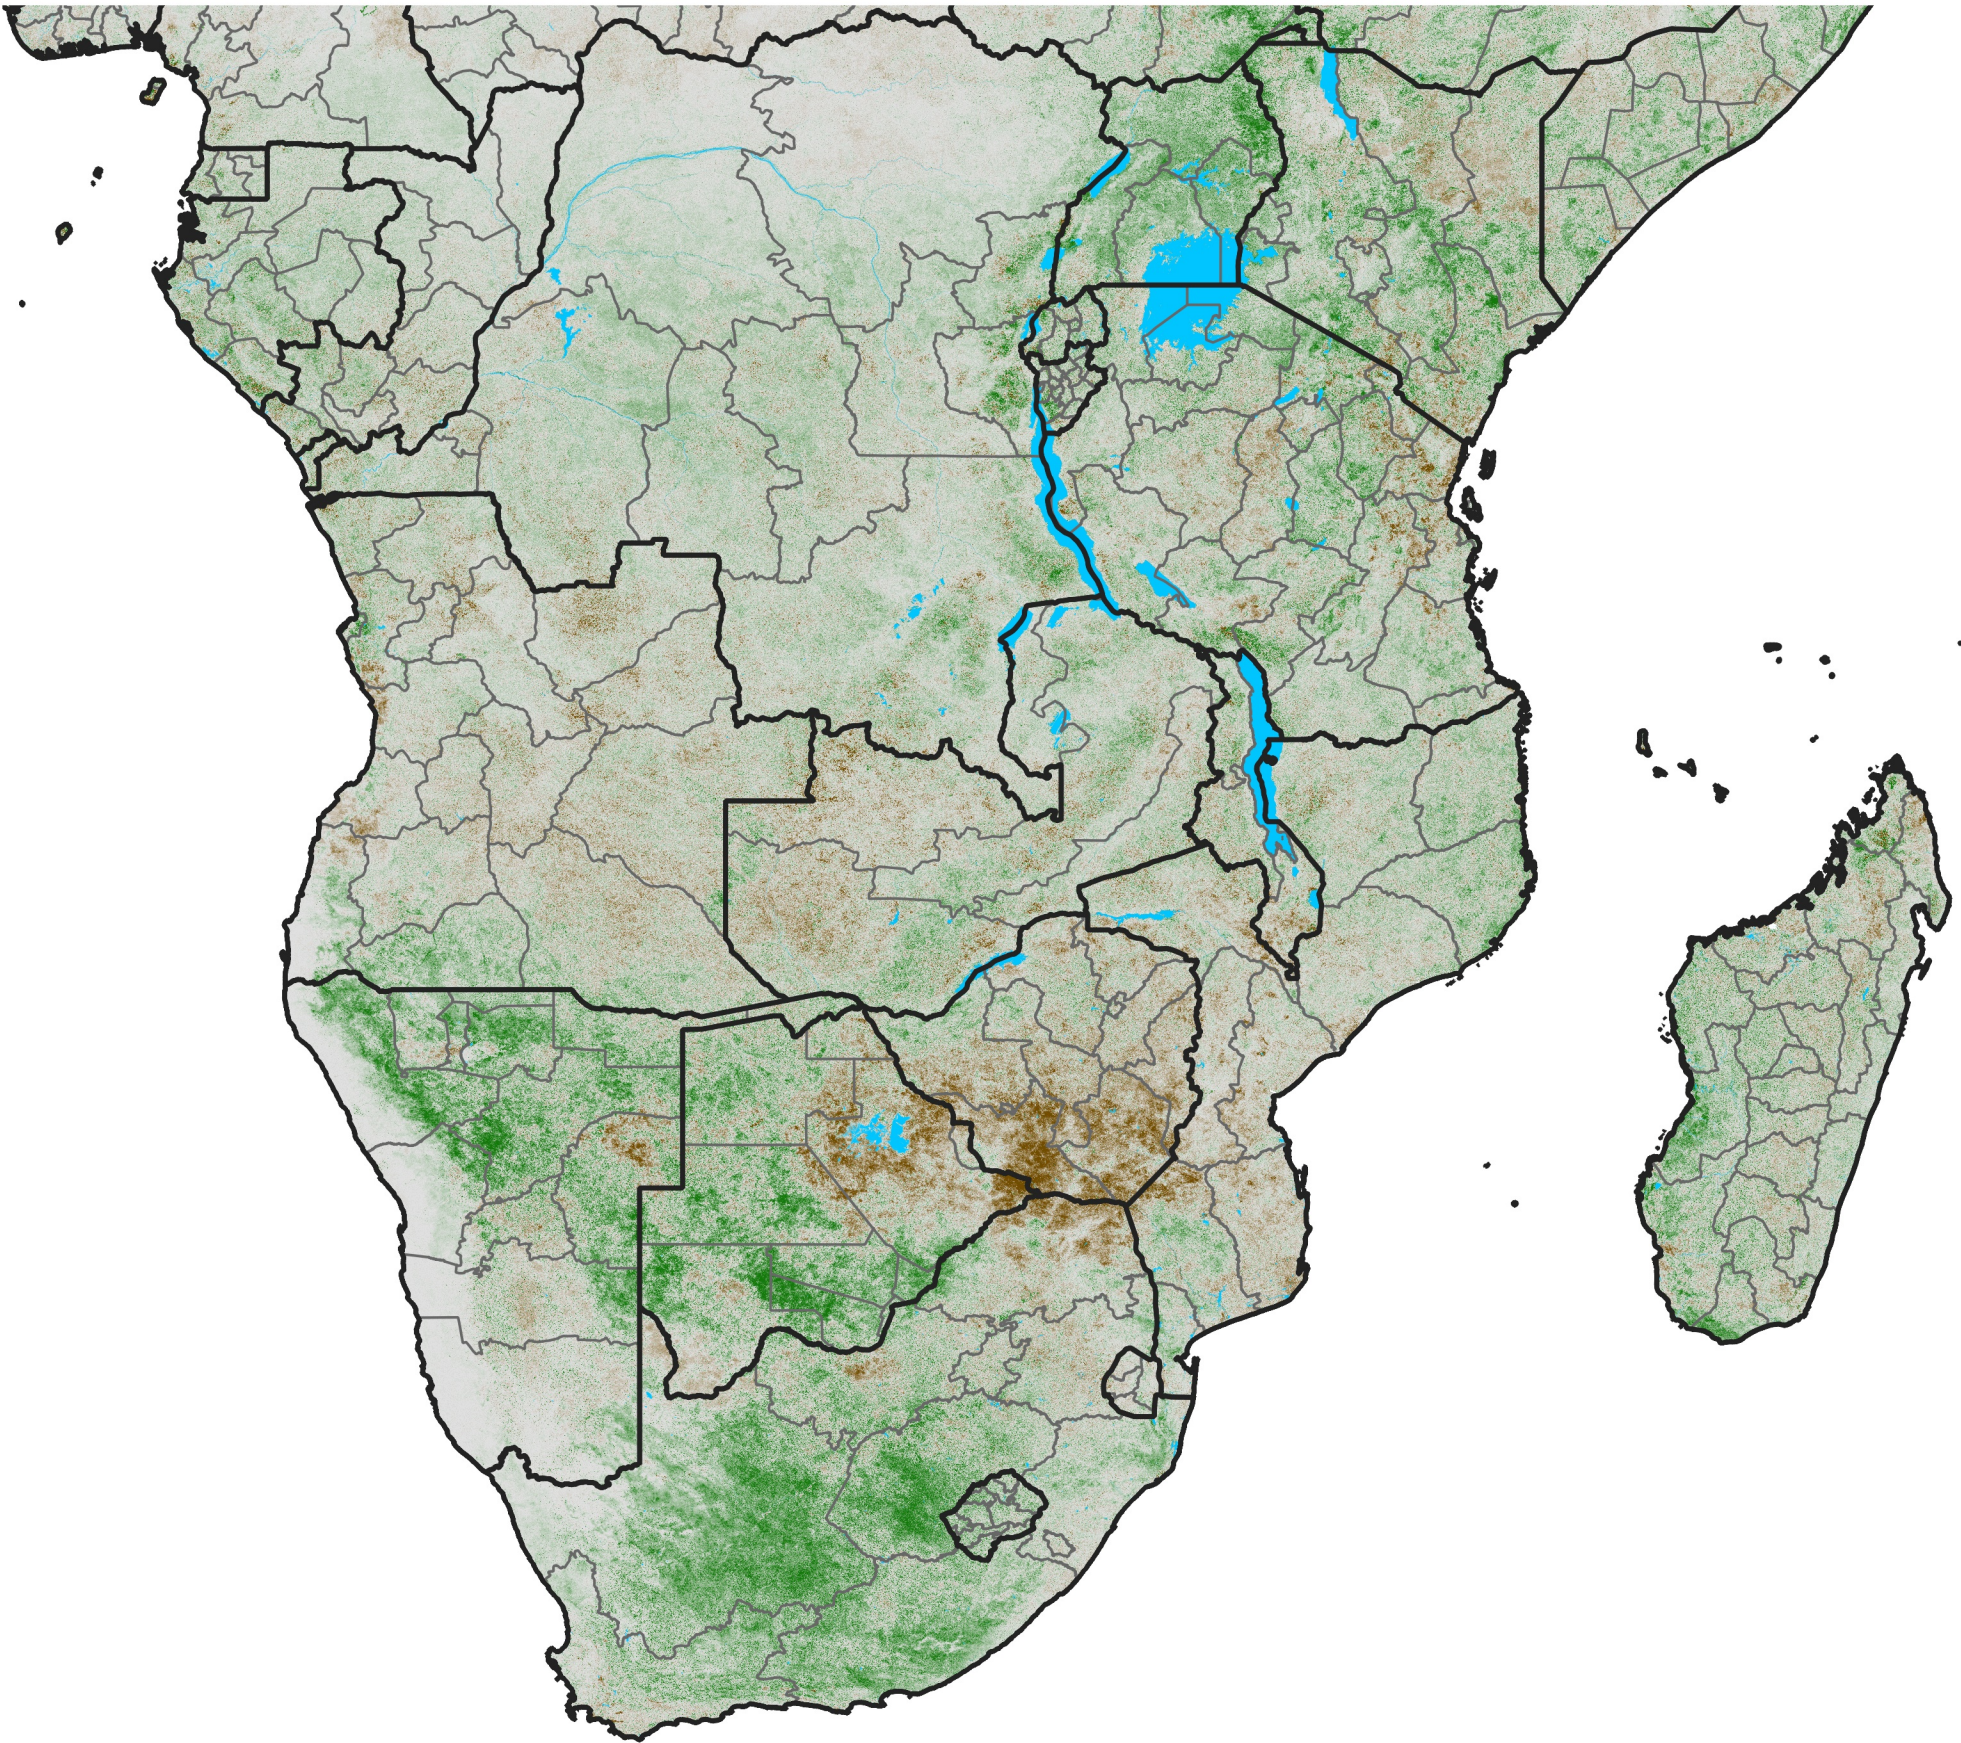

Southern Africa

NDVI Anomaly

2013 minus Mean (2012 - 2021)

Period 03 / Jan 06 - 15, 2013

NDVI Anomaly

< -0.3 -0.2 -0.1 -0.05 0.05 0.1 0.2 >0.3

Negative

No Difference