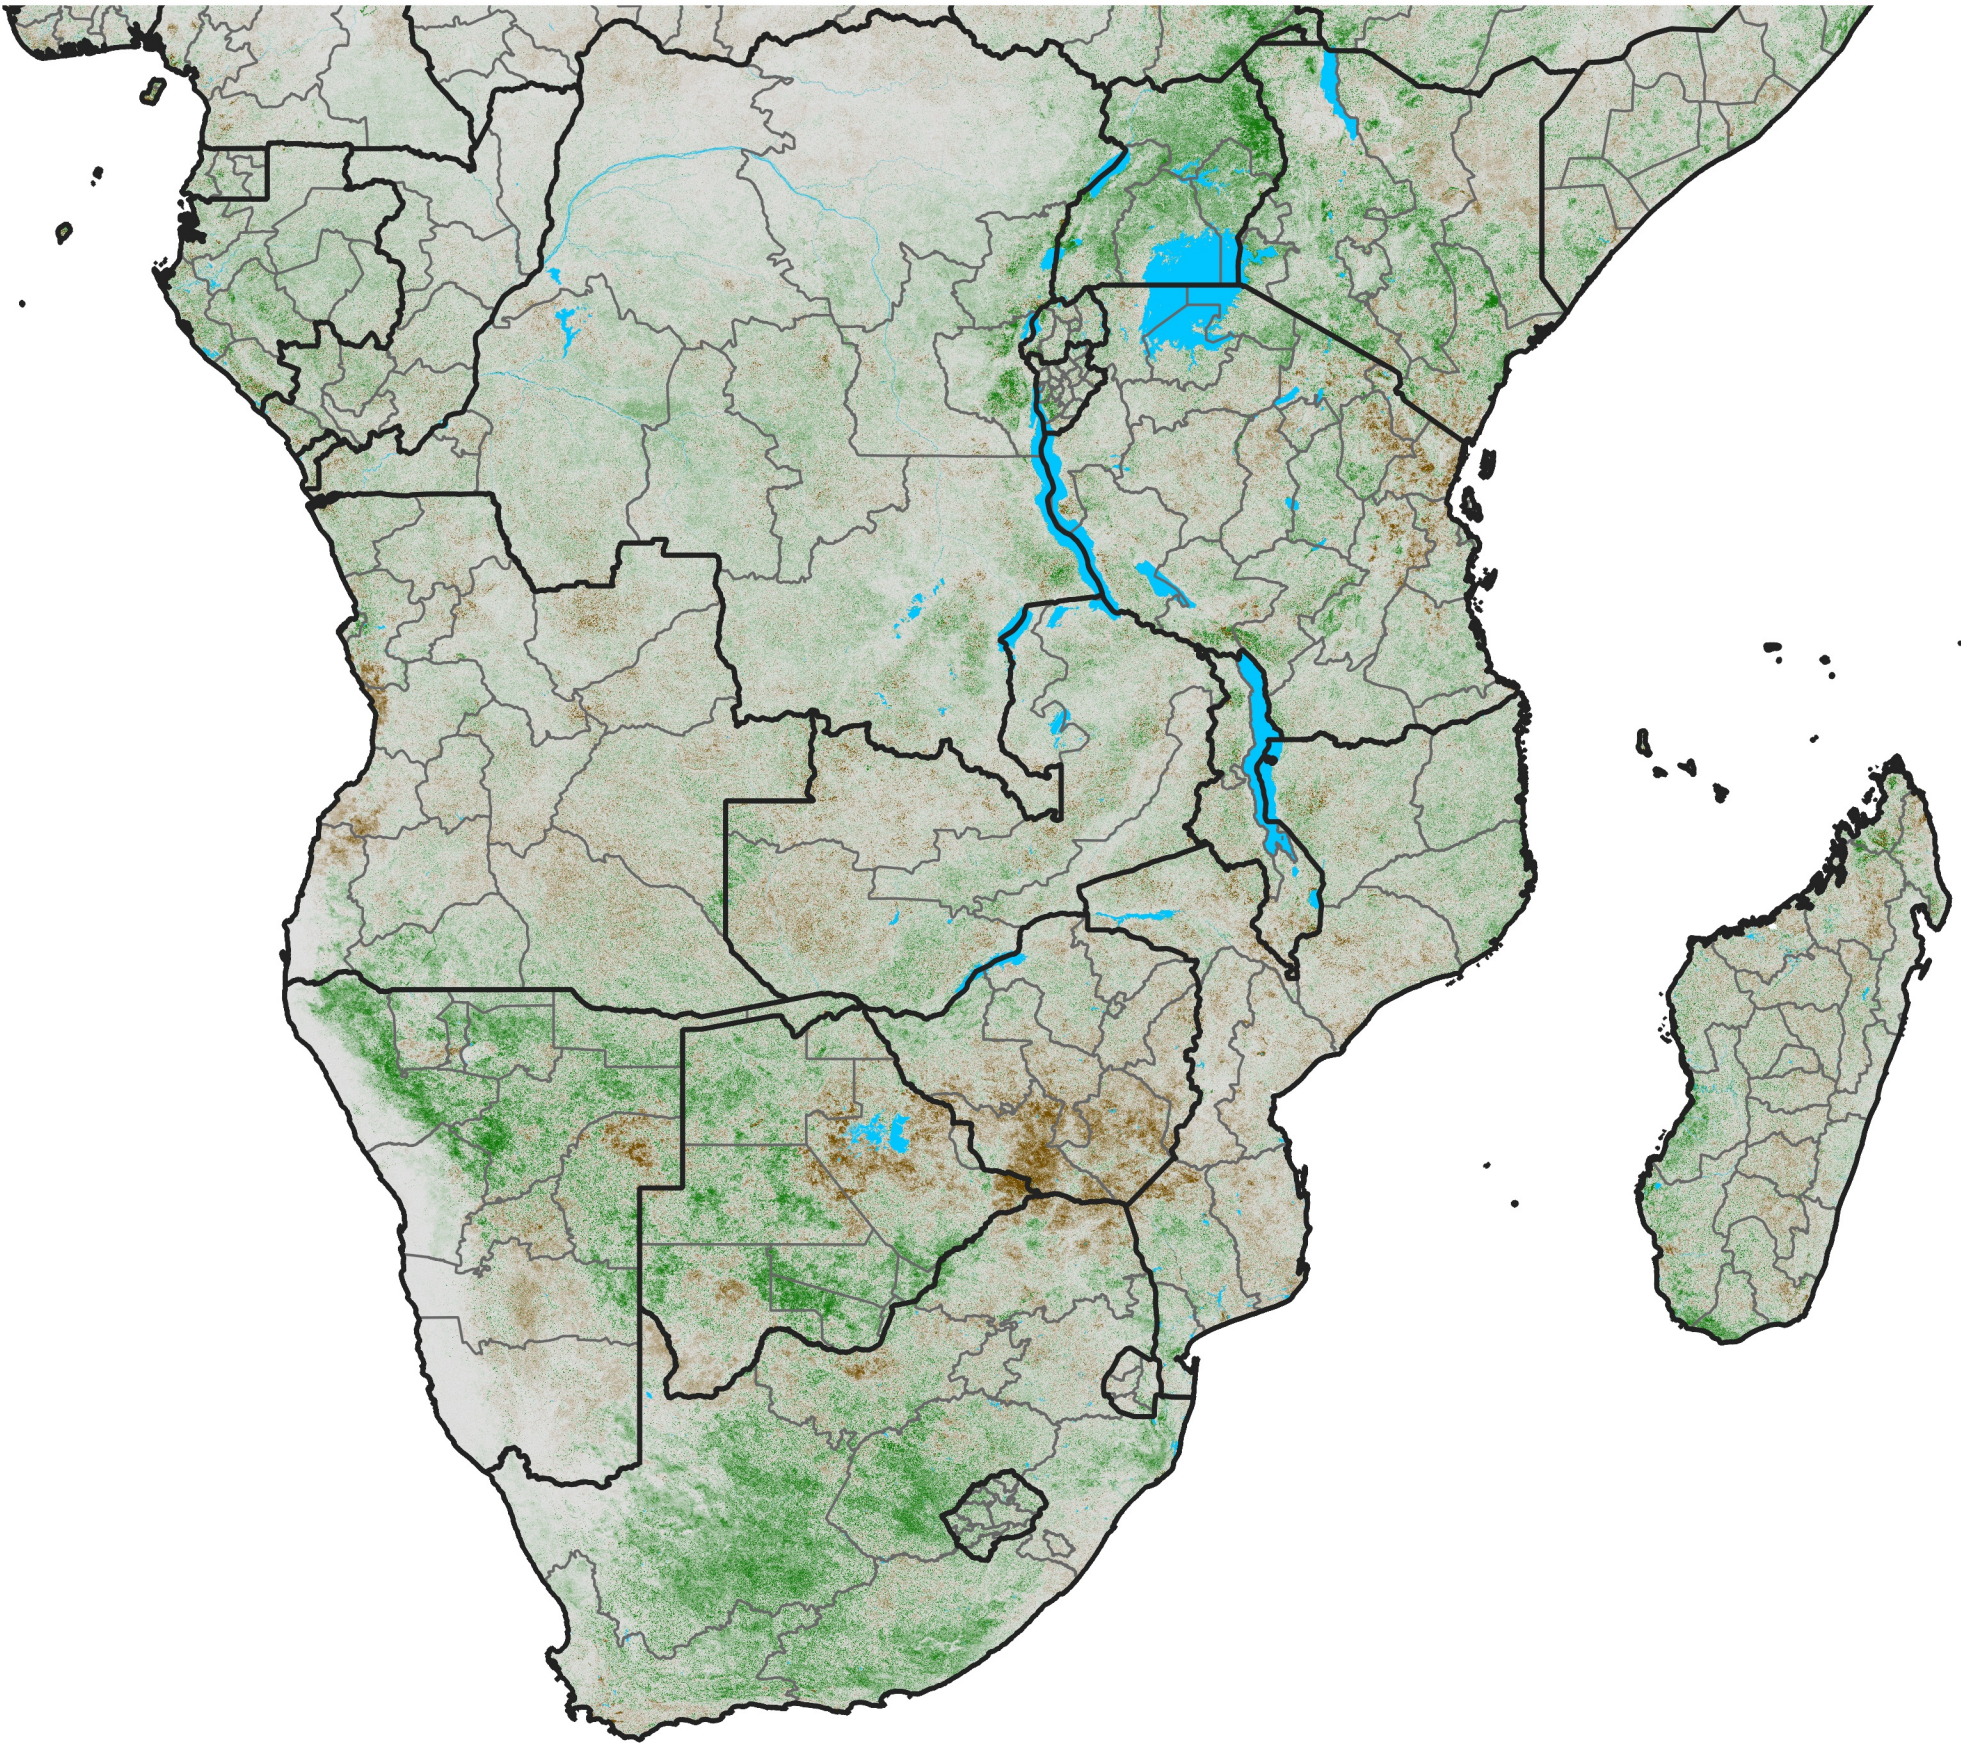

Southern Africa

NDVI Anomaly

2013 minus Mean (2012 - 2021)

Period 05 / Jan 16 - 25, 2013

NDVI Anomaly

< -0.3 -0.2 -0.1 -0.05 0.05 0.1 0.2 >0.3

Negative

No Difference