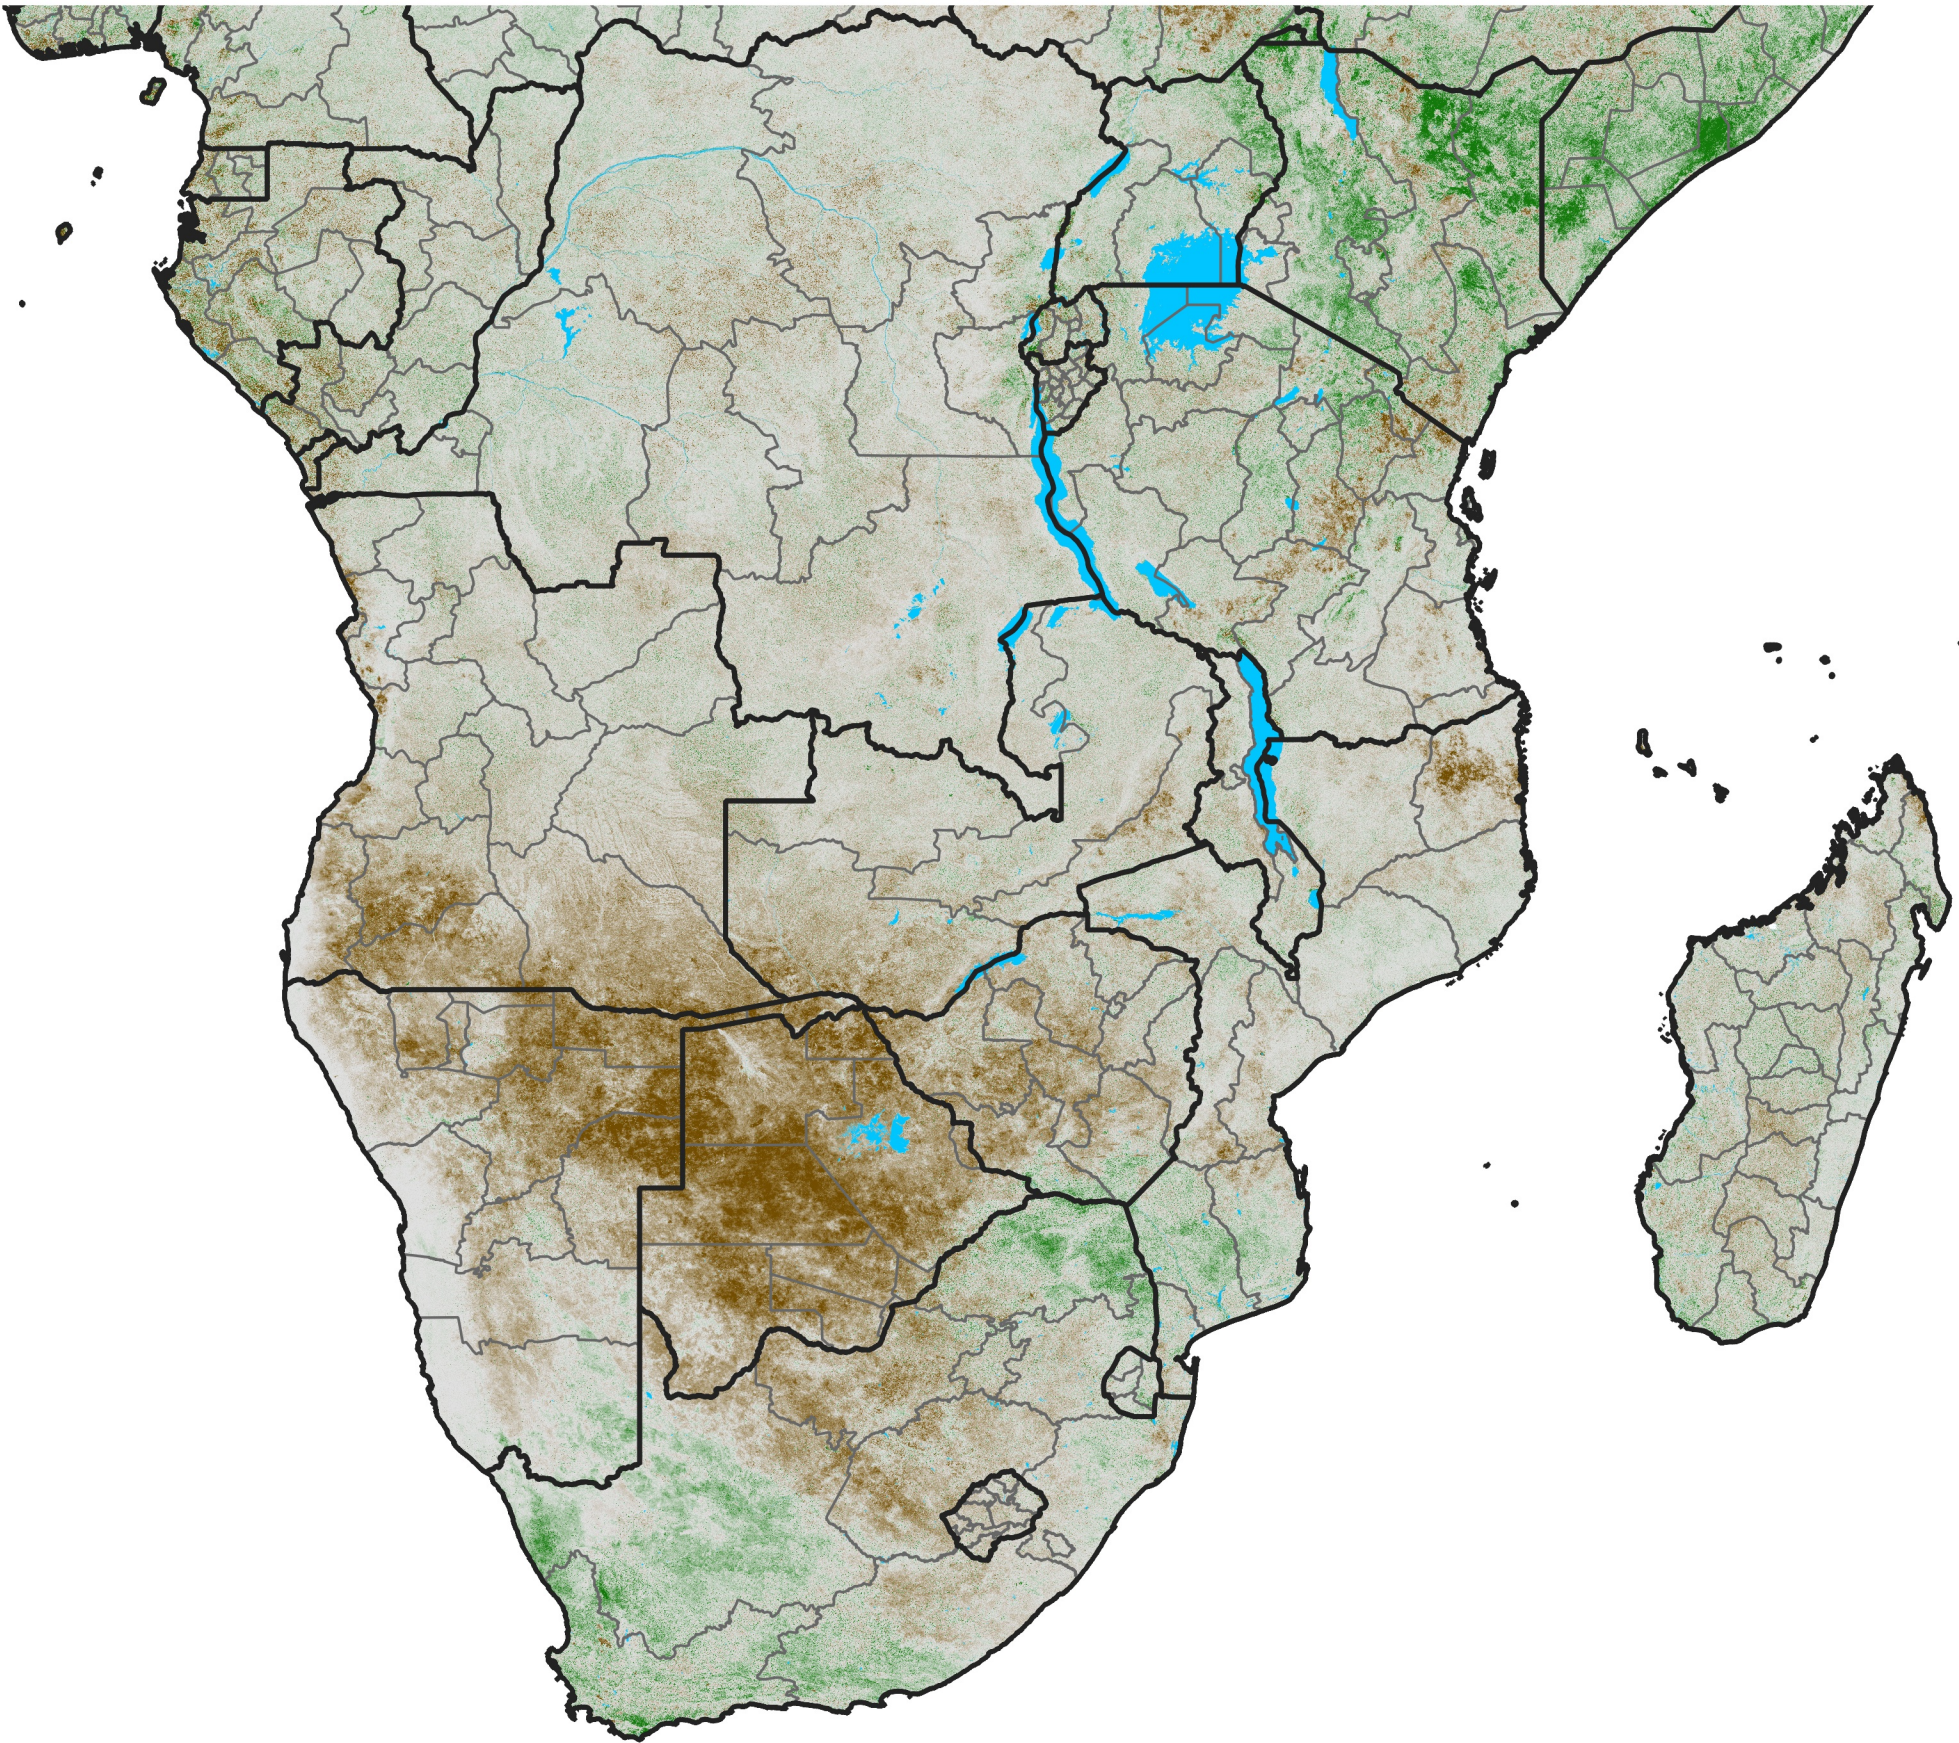

# Southern Africa

## NDVI Anomaly

2013 minus Mean (2012 - 2021)

Period 27 / May 06 - 15, 2013

### NDVI Anomaly

< -0.3   -0.2   -0.1   -0.05   0.05   0.1   0.2   >0.3

Negative

No Difference

Positive