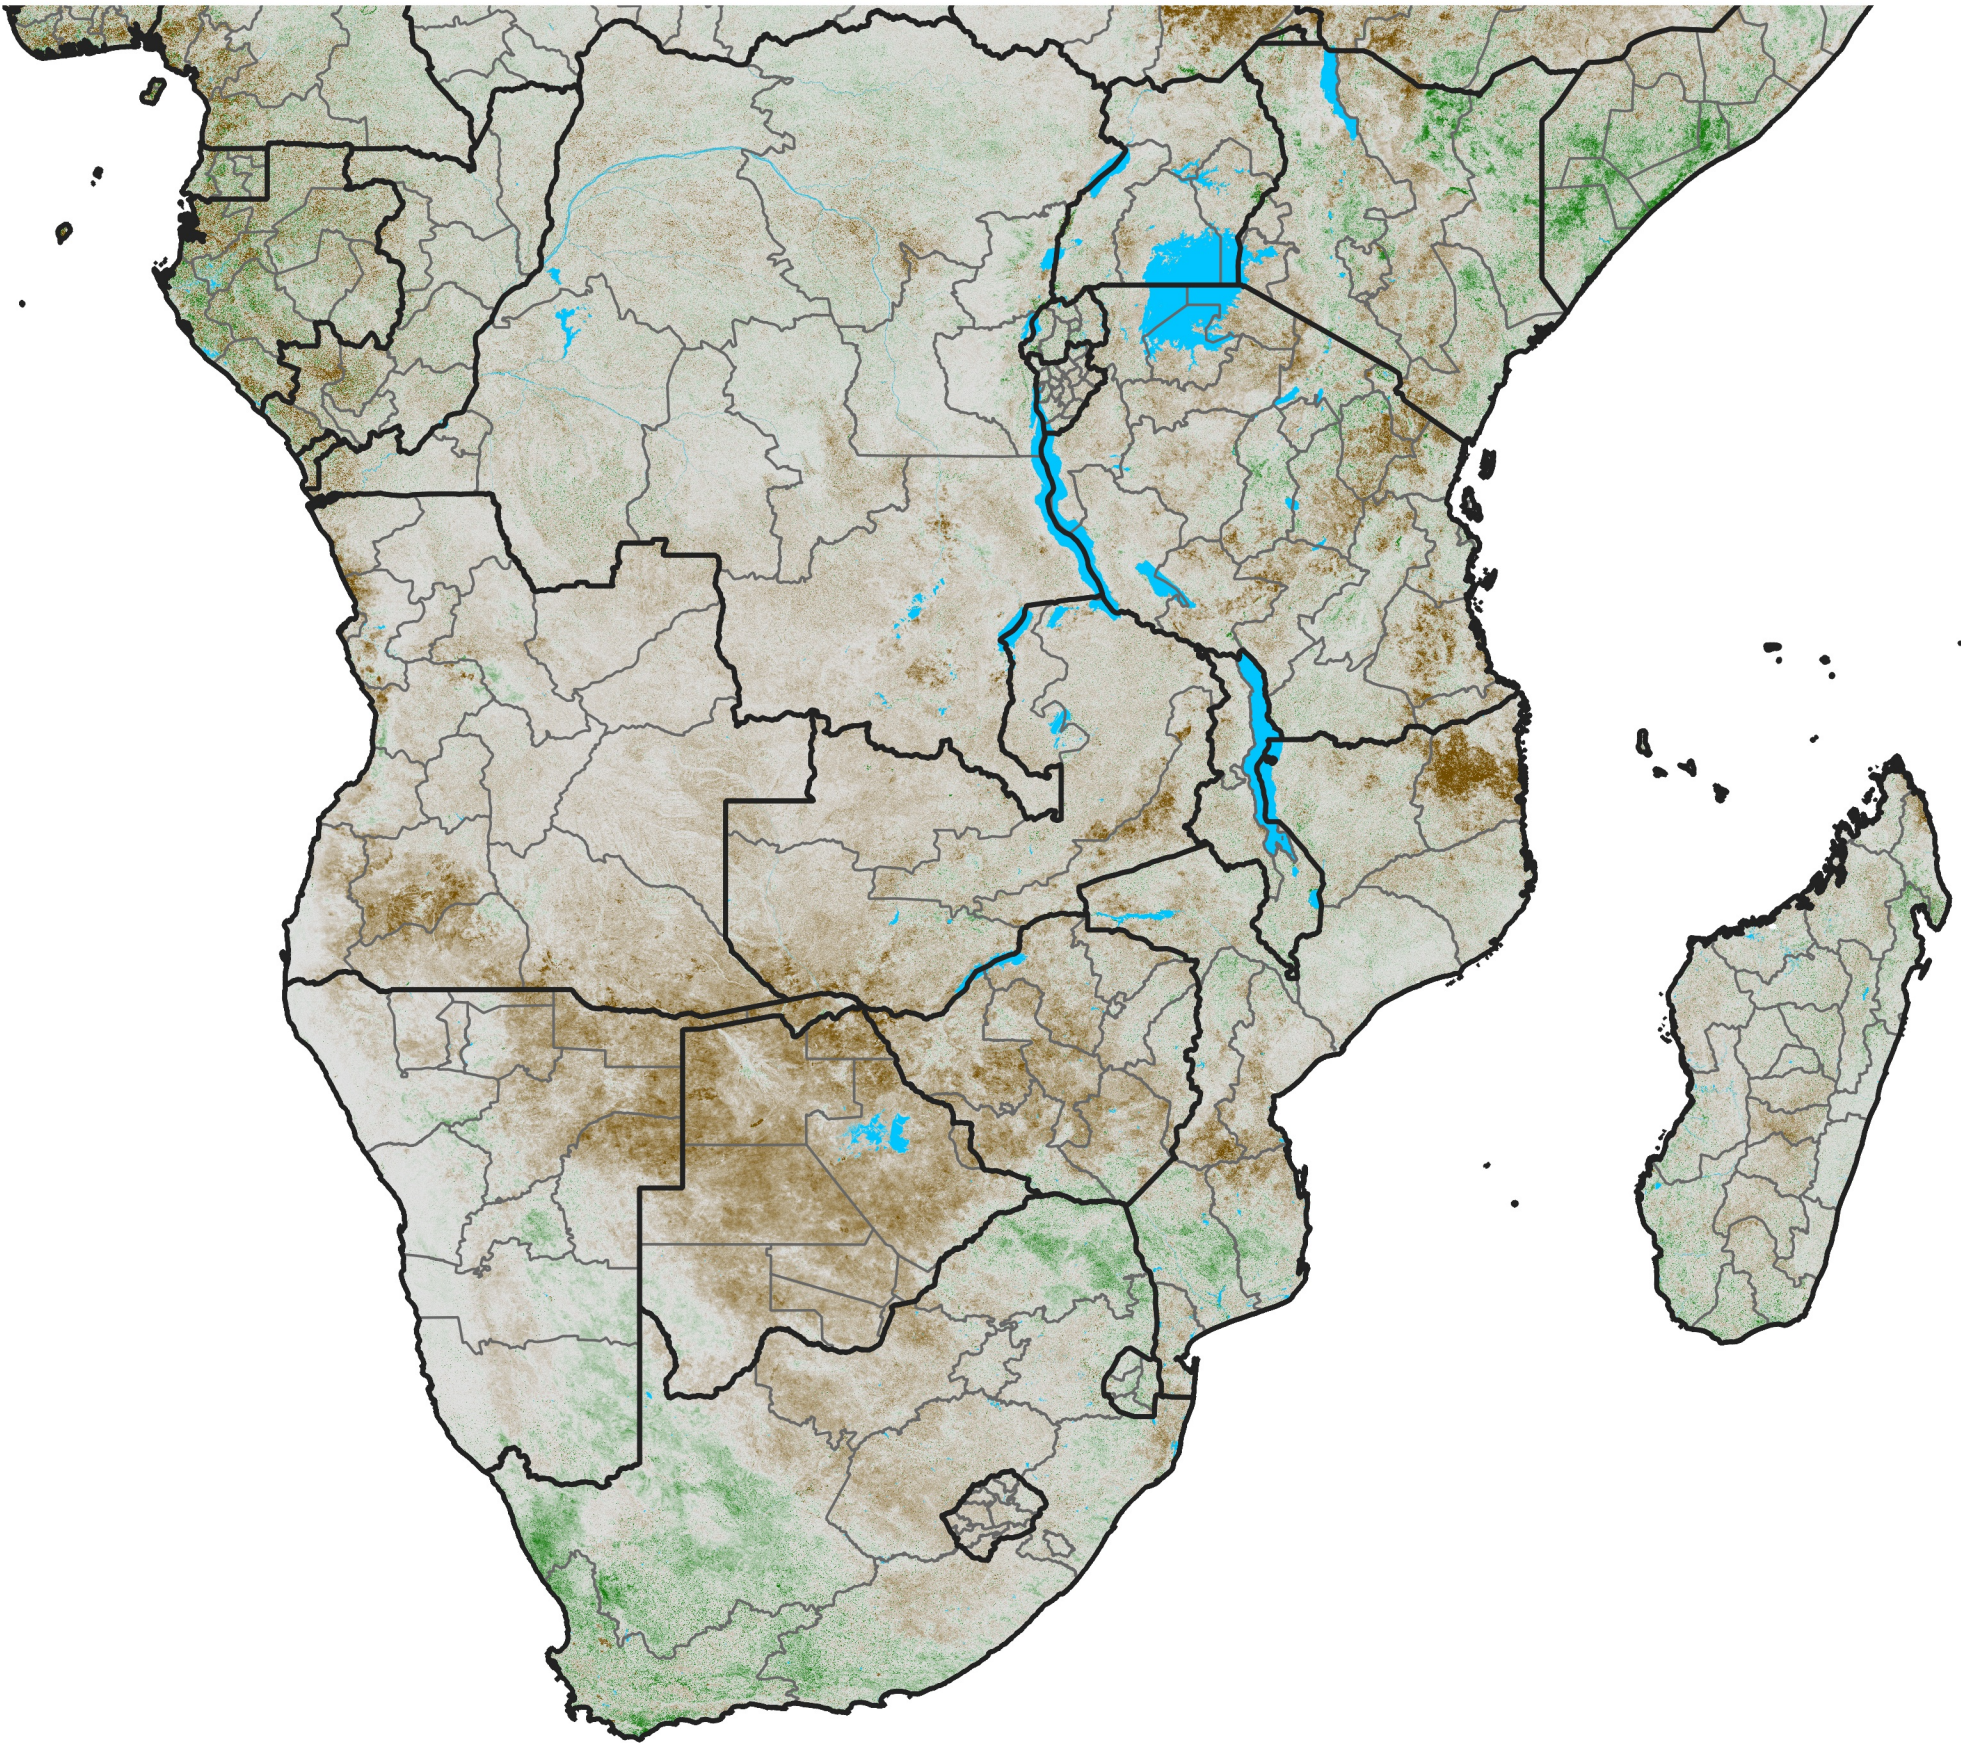

Southern Africa

NDVI Anomaly

2013 minus Mean (2012 - 2021)

Period 33 / Jun 06 - 15, 2013

NDVI Anomaly

< -0.3 -0.2 -0.1 -0.05 0.05 0.1 0.2 >0.3

Negative

No Difference