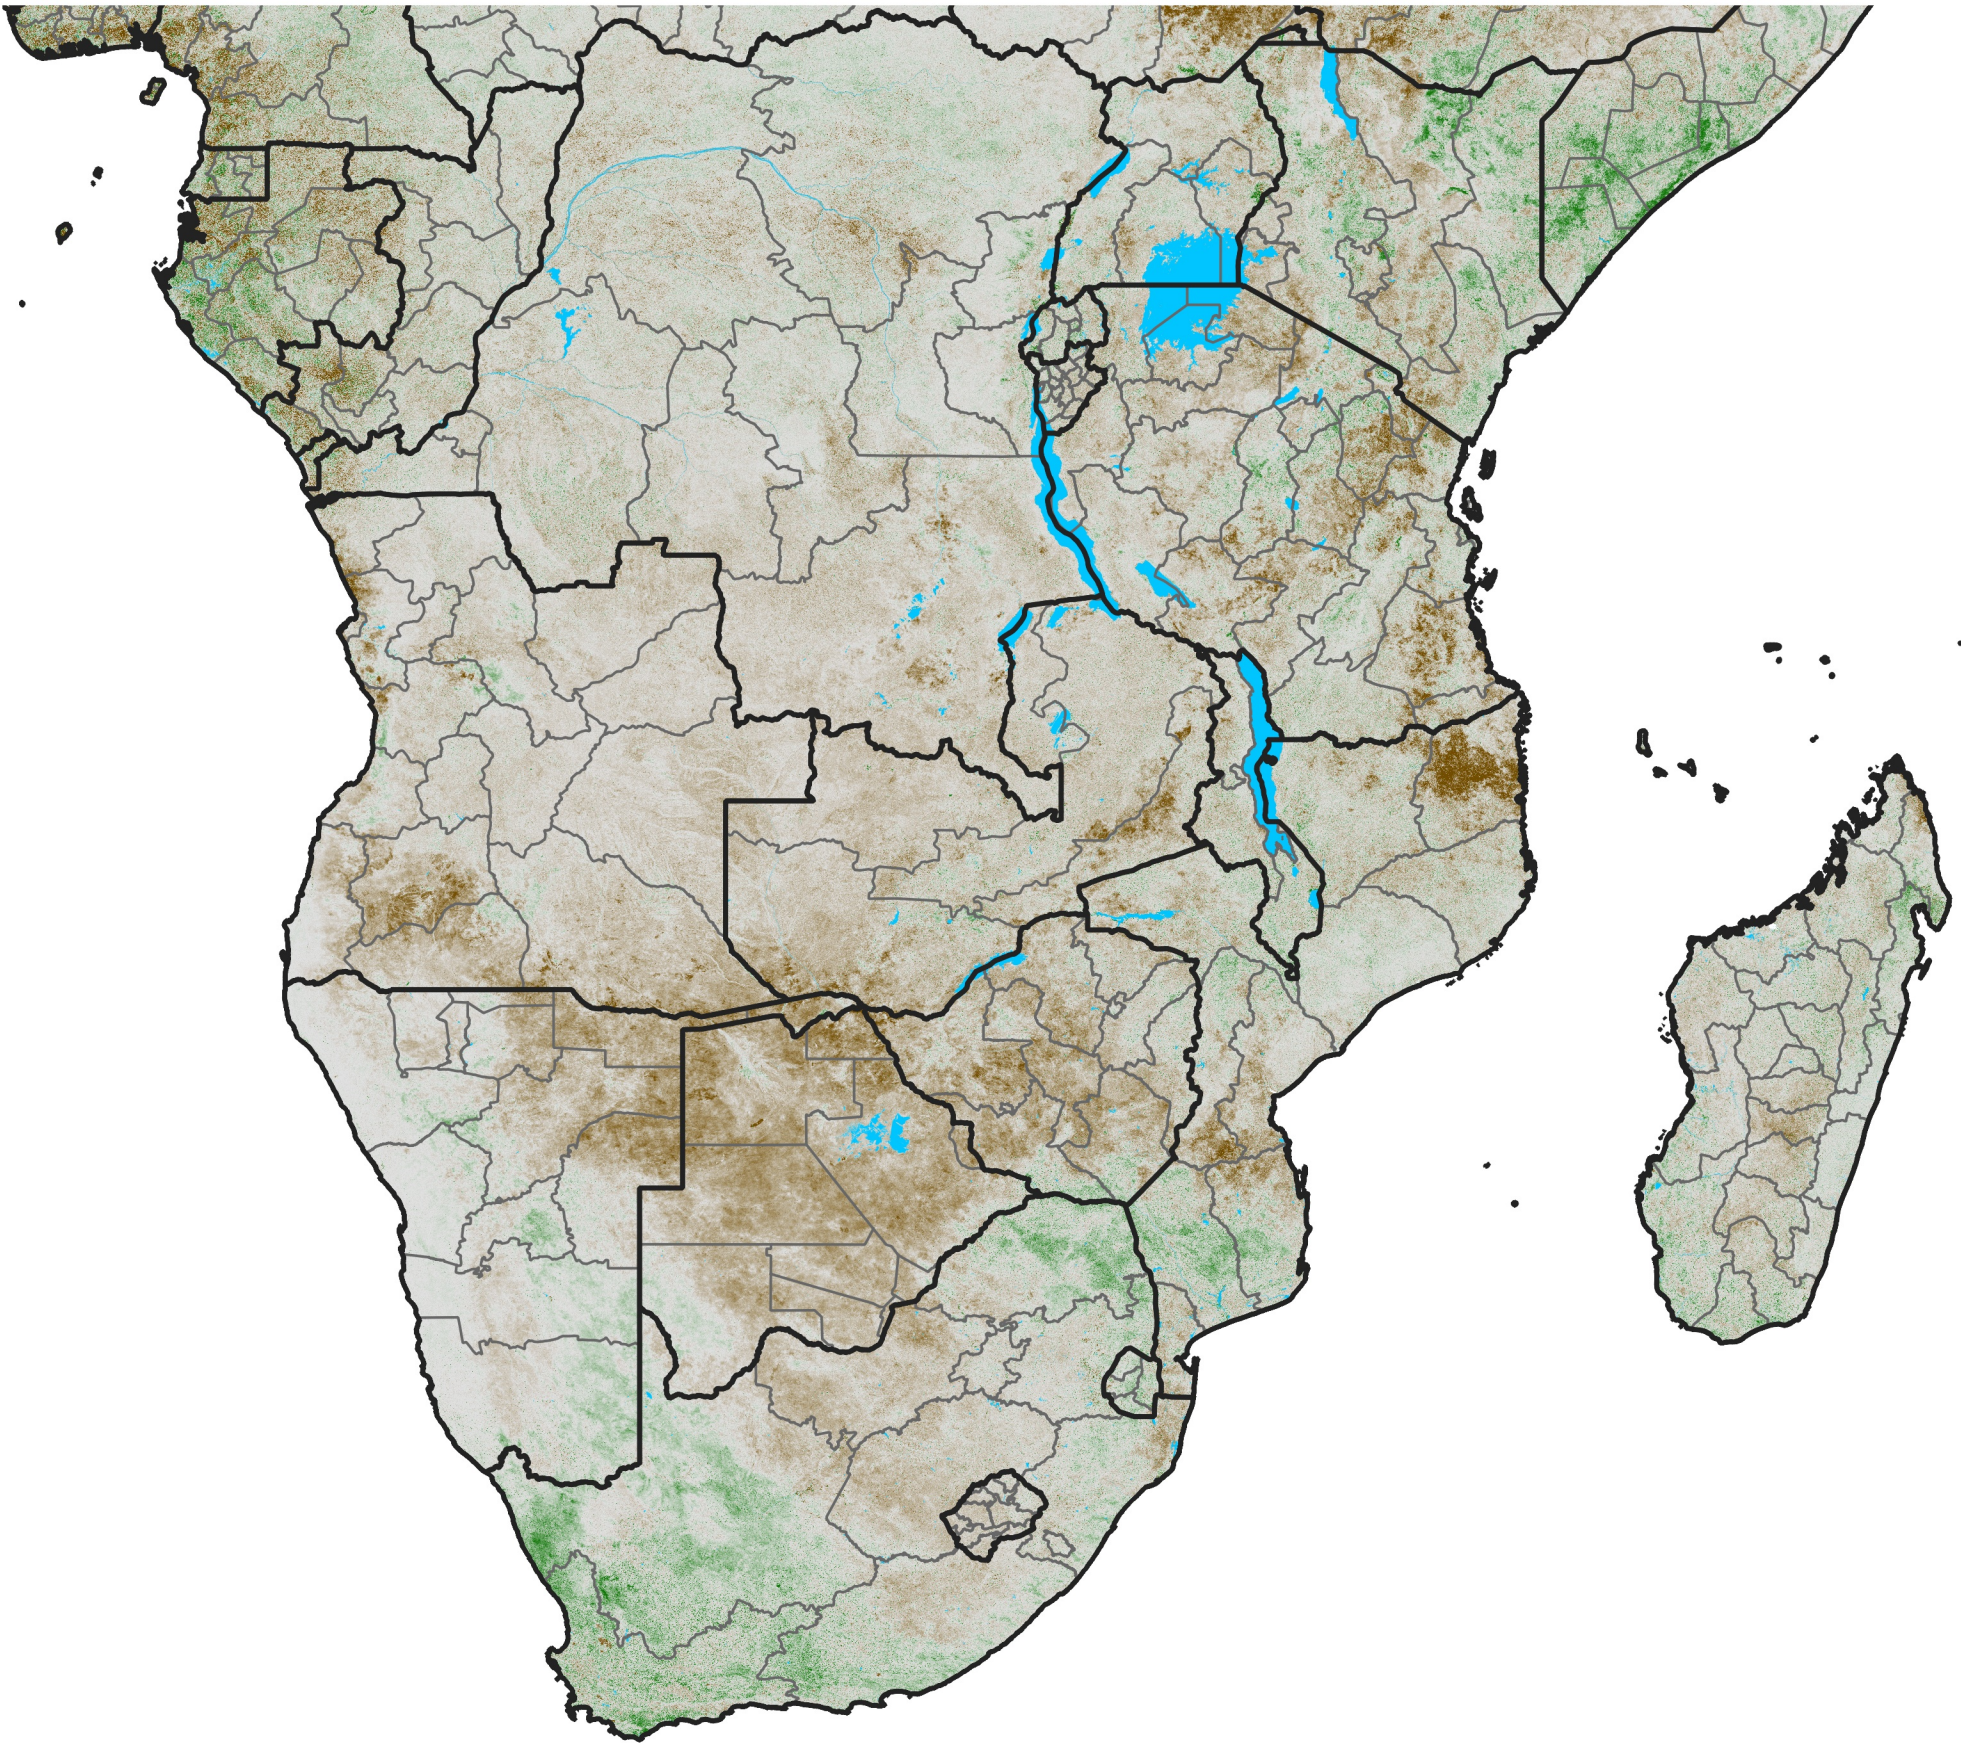

# Southern Africa

## NDVI Anomaly

2013 minus Mean (2012 - 2021)

Period 34 / Jun 11 - 20, 2013

### NDVI Anomaly

< -0.3   -0.2   -0.1   -0.05   0.05   0.1   0.2   >0.3

Negative

No Difference

Positive