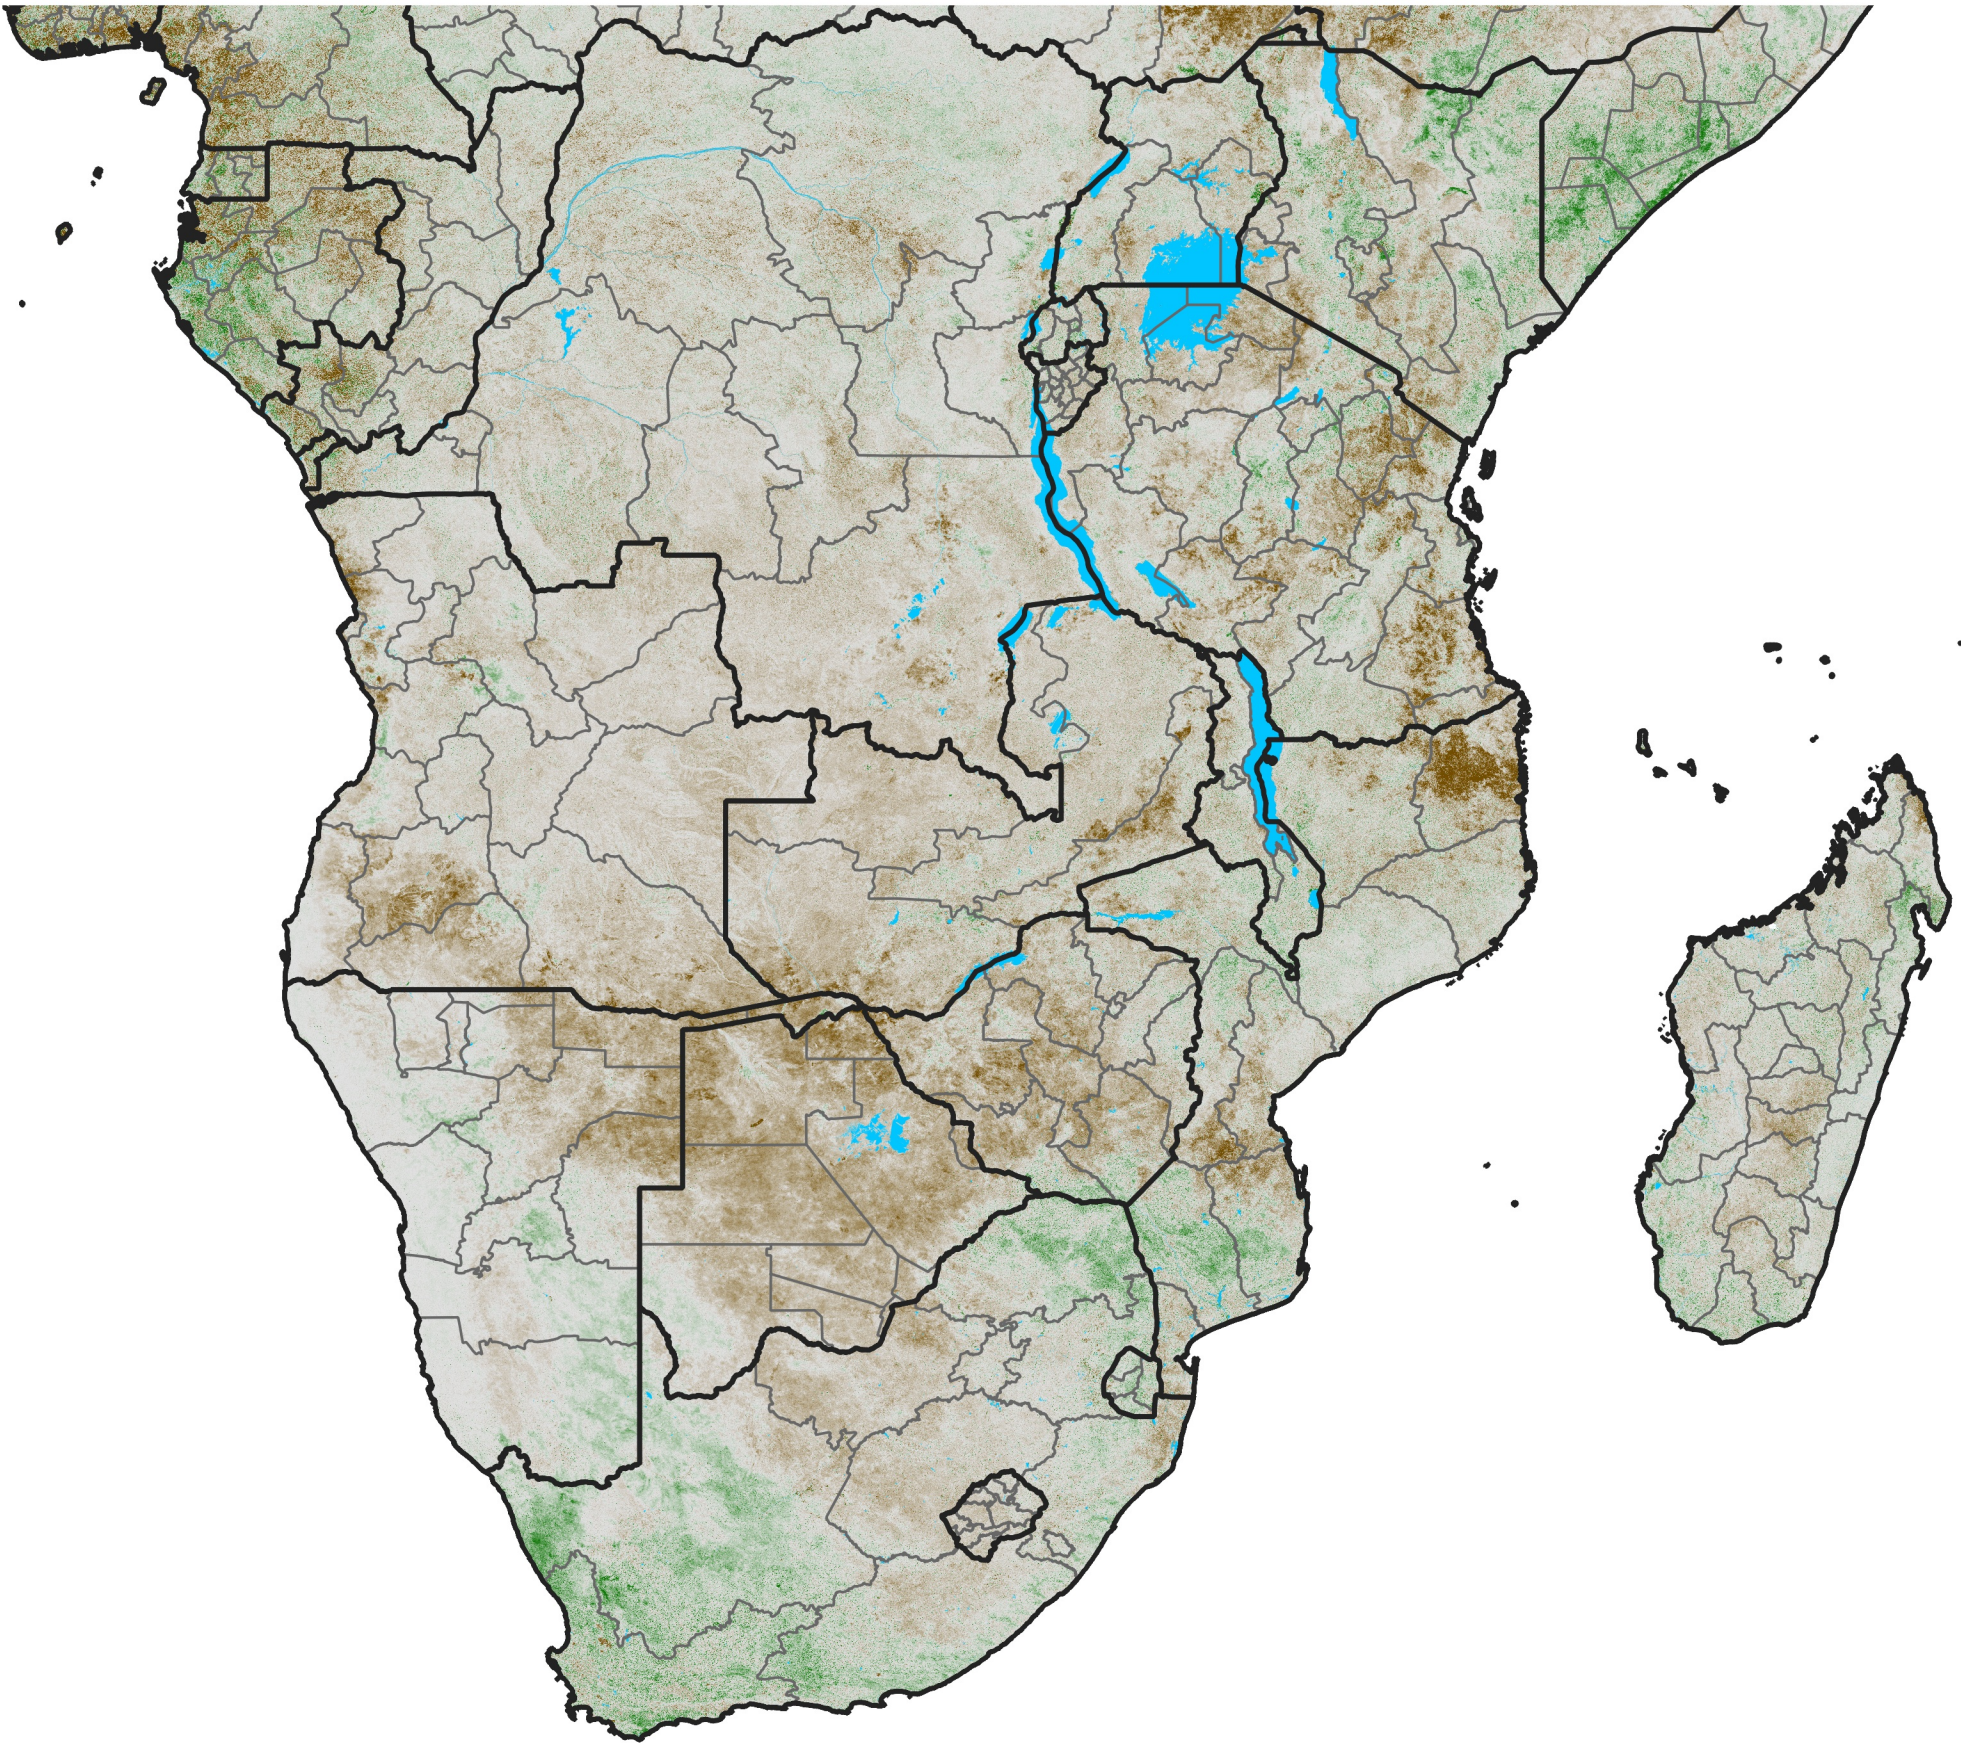

# Southern Africa

## NDVI Anomaly

2013 minus Mean (2012 - 2021)

Period 35 / Jun 16 - 25, 2013

### NDVI Anomaly

< -0.3   -0.2   -0.1   -0.05   0.05   0.1   0.2   >0.3

Negative

No Difference

Positive