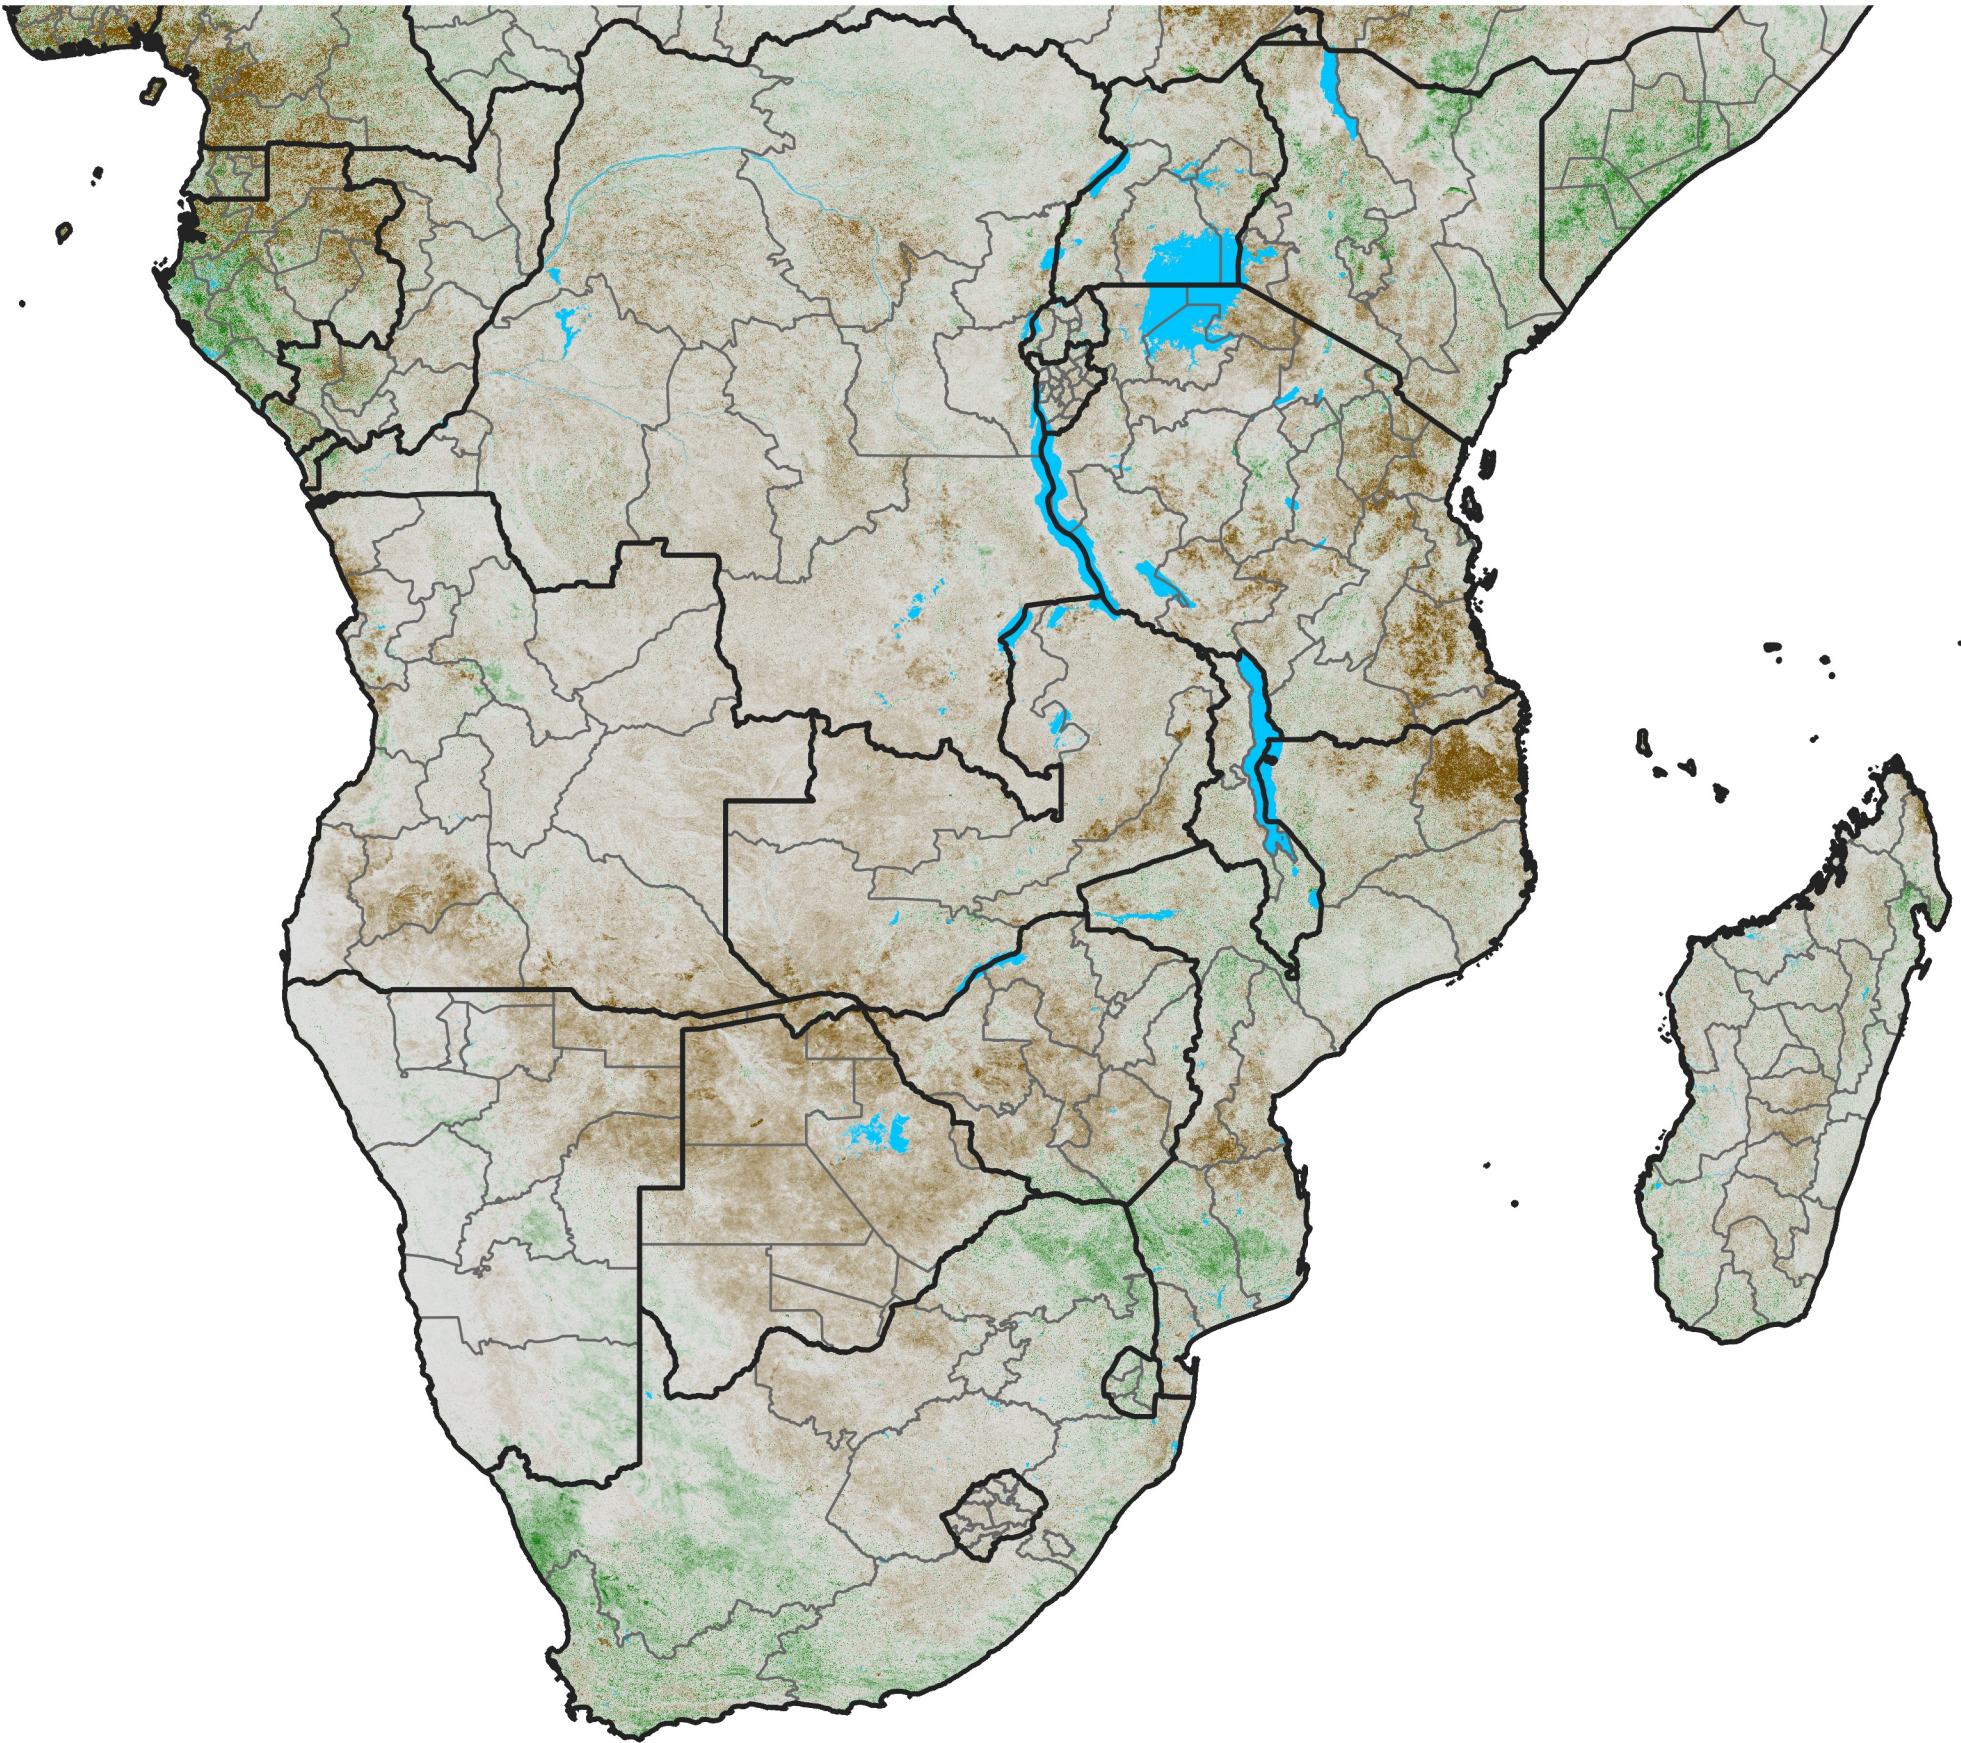

# Southern Africa

## NDVI Anomaly

2013 minus Mean (2012 - 2021)

Period 37 / Jun 26 - Jul 05, 2013

### NDVI Anomaly

< -0.3   -0.2   -0.1   -0.05   0.05   0.1   0.2   >0.3

Negative

No Difference

Positive