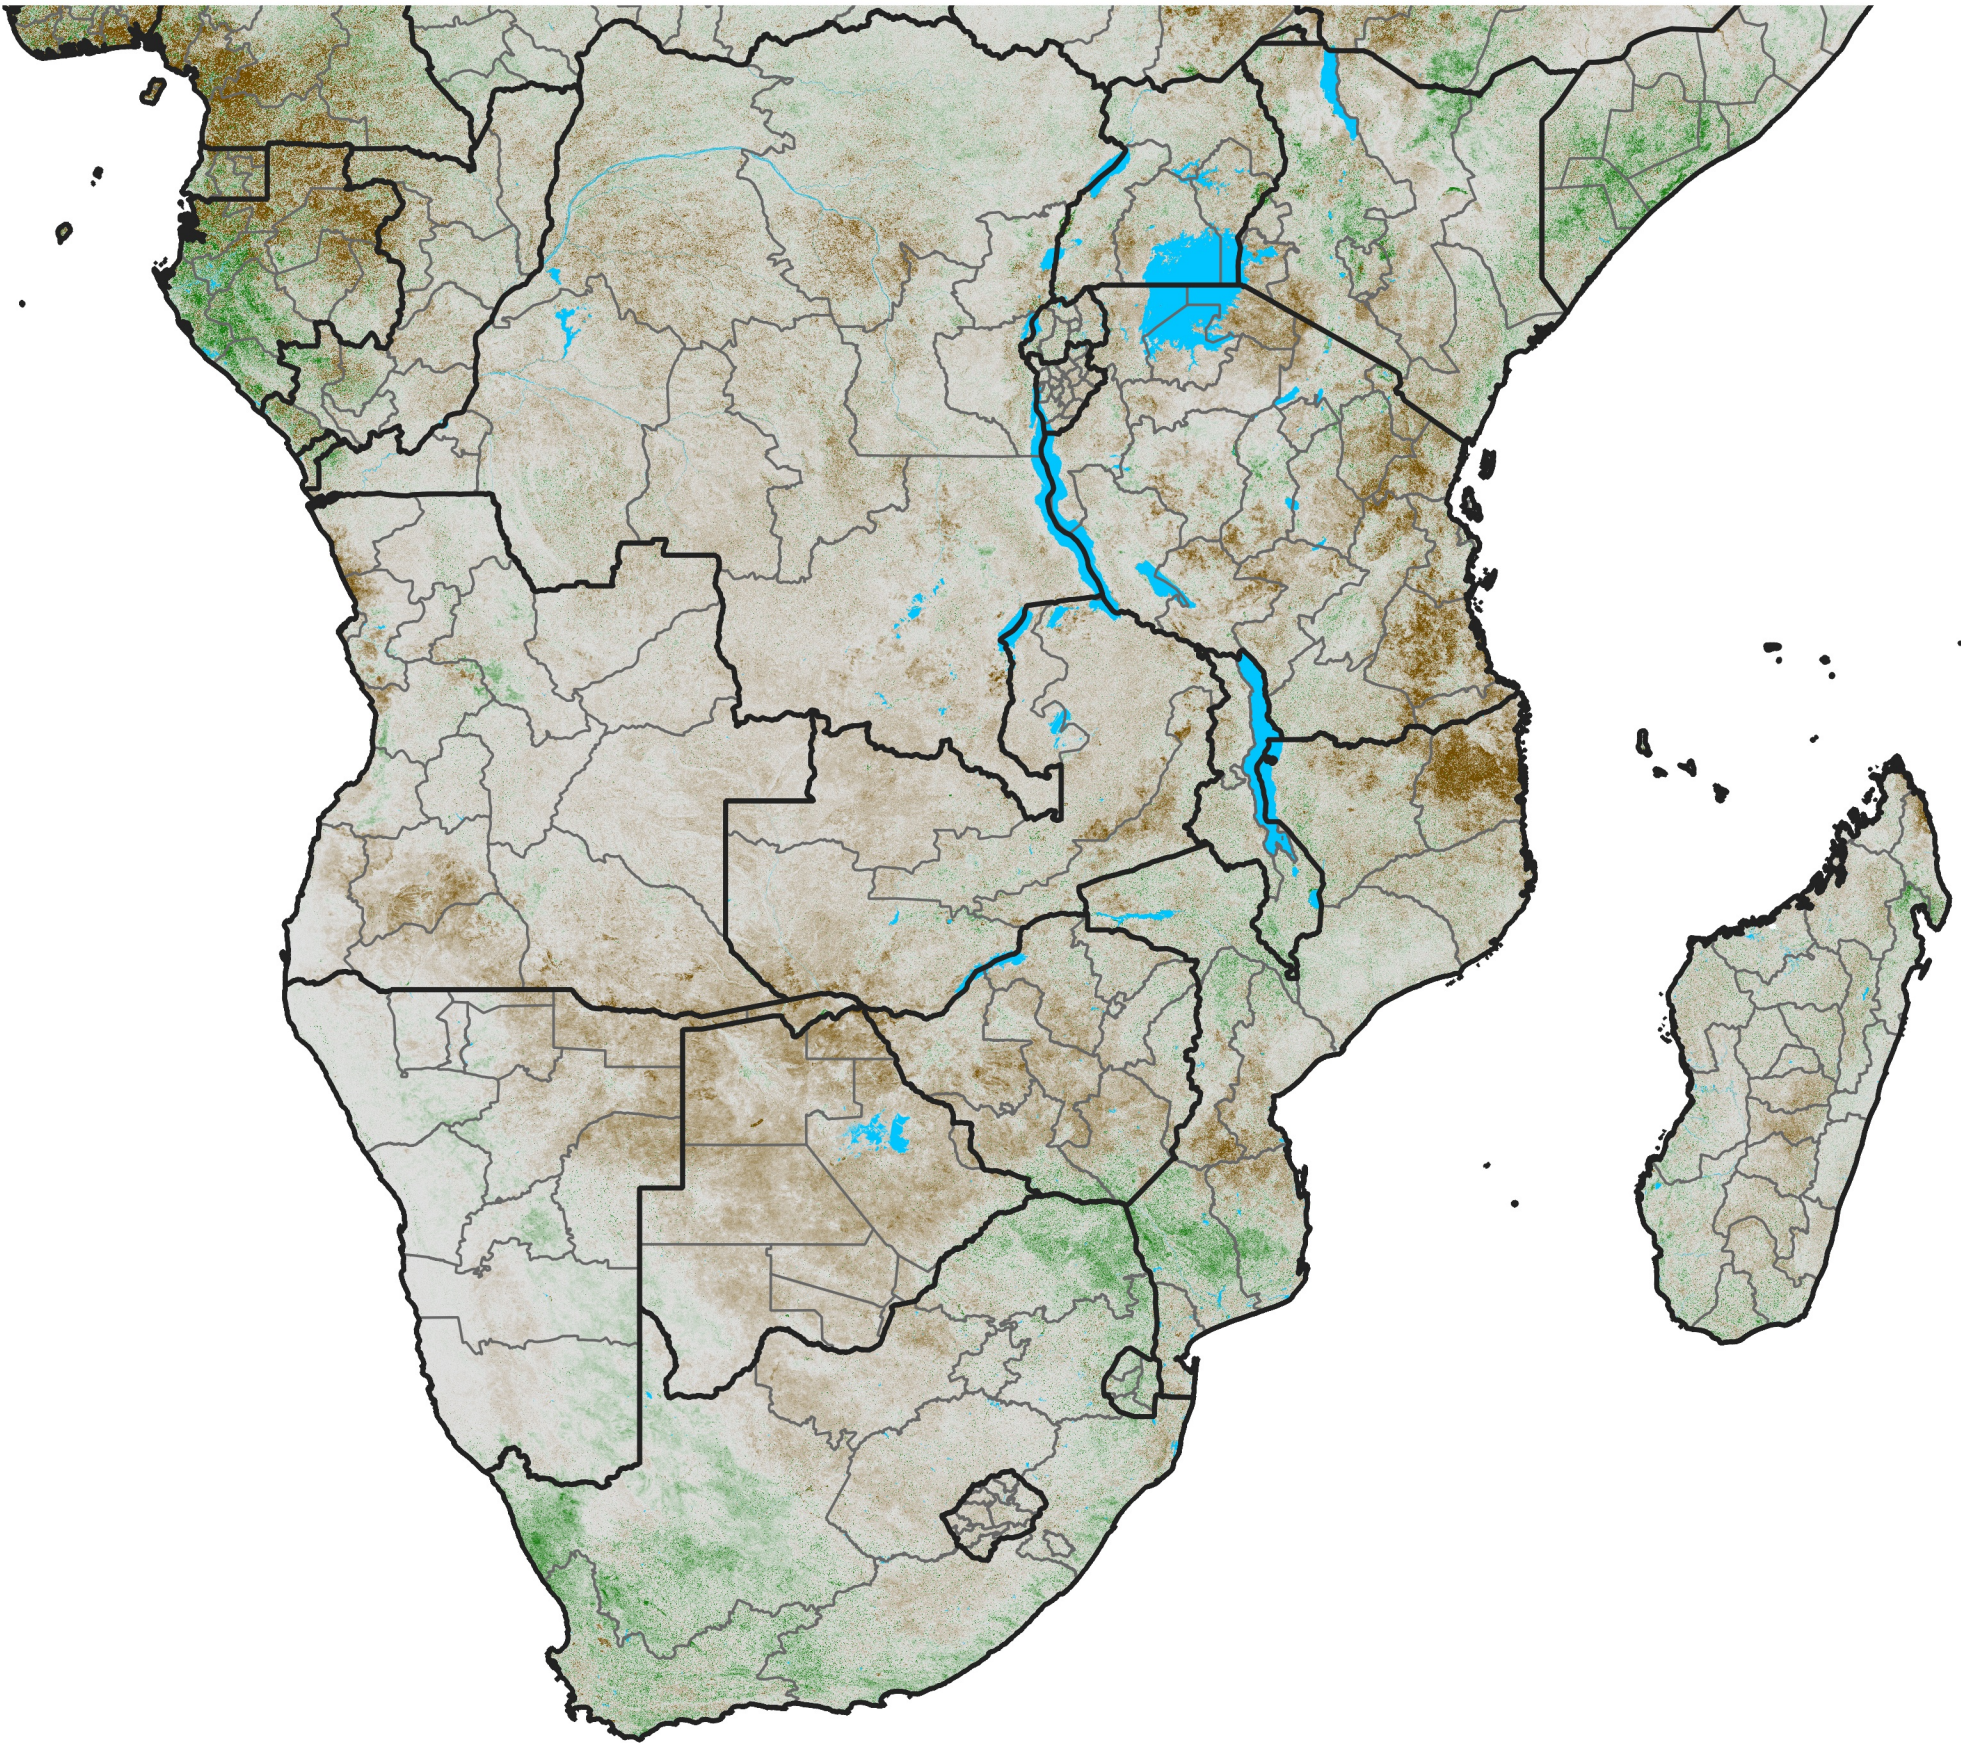

# Southern Africa

## NDVI Anomaly

2013 minus Mean (2012 - 2021)

Period 38 / Jul 01 - 10, 2013

### NDVI Anomaly

< -0.3   -0.2   -0.1   -0.05   0.05   0.1   0.2   >0.3

Negative

No Difference

Positive