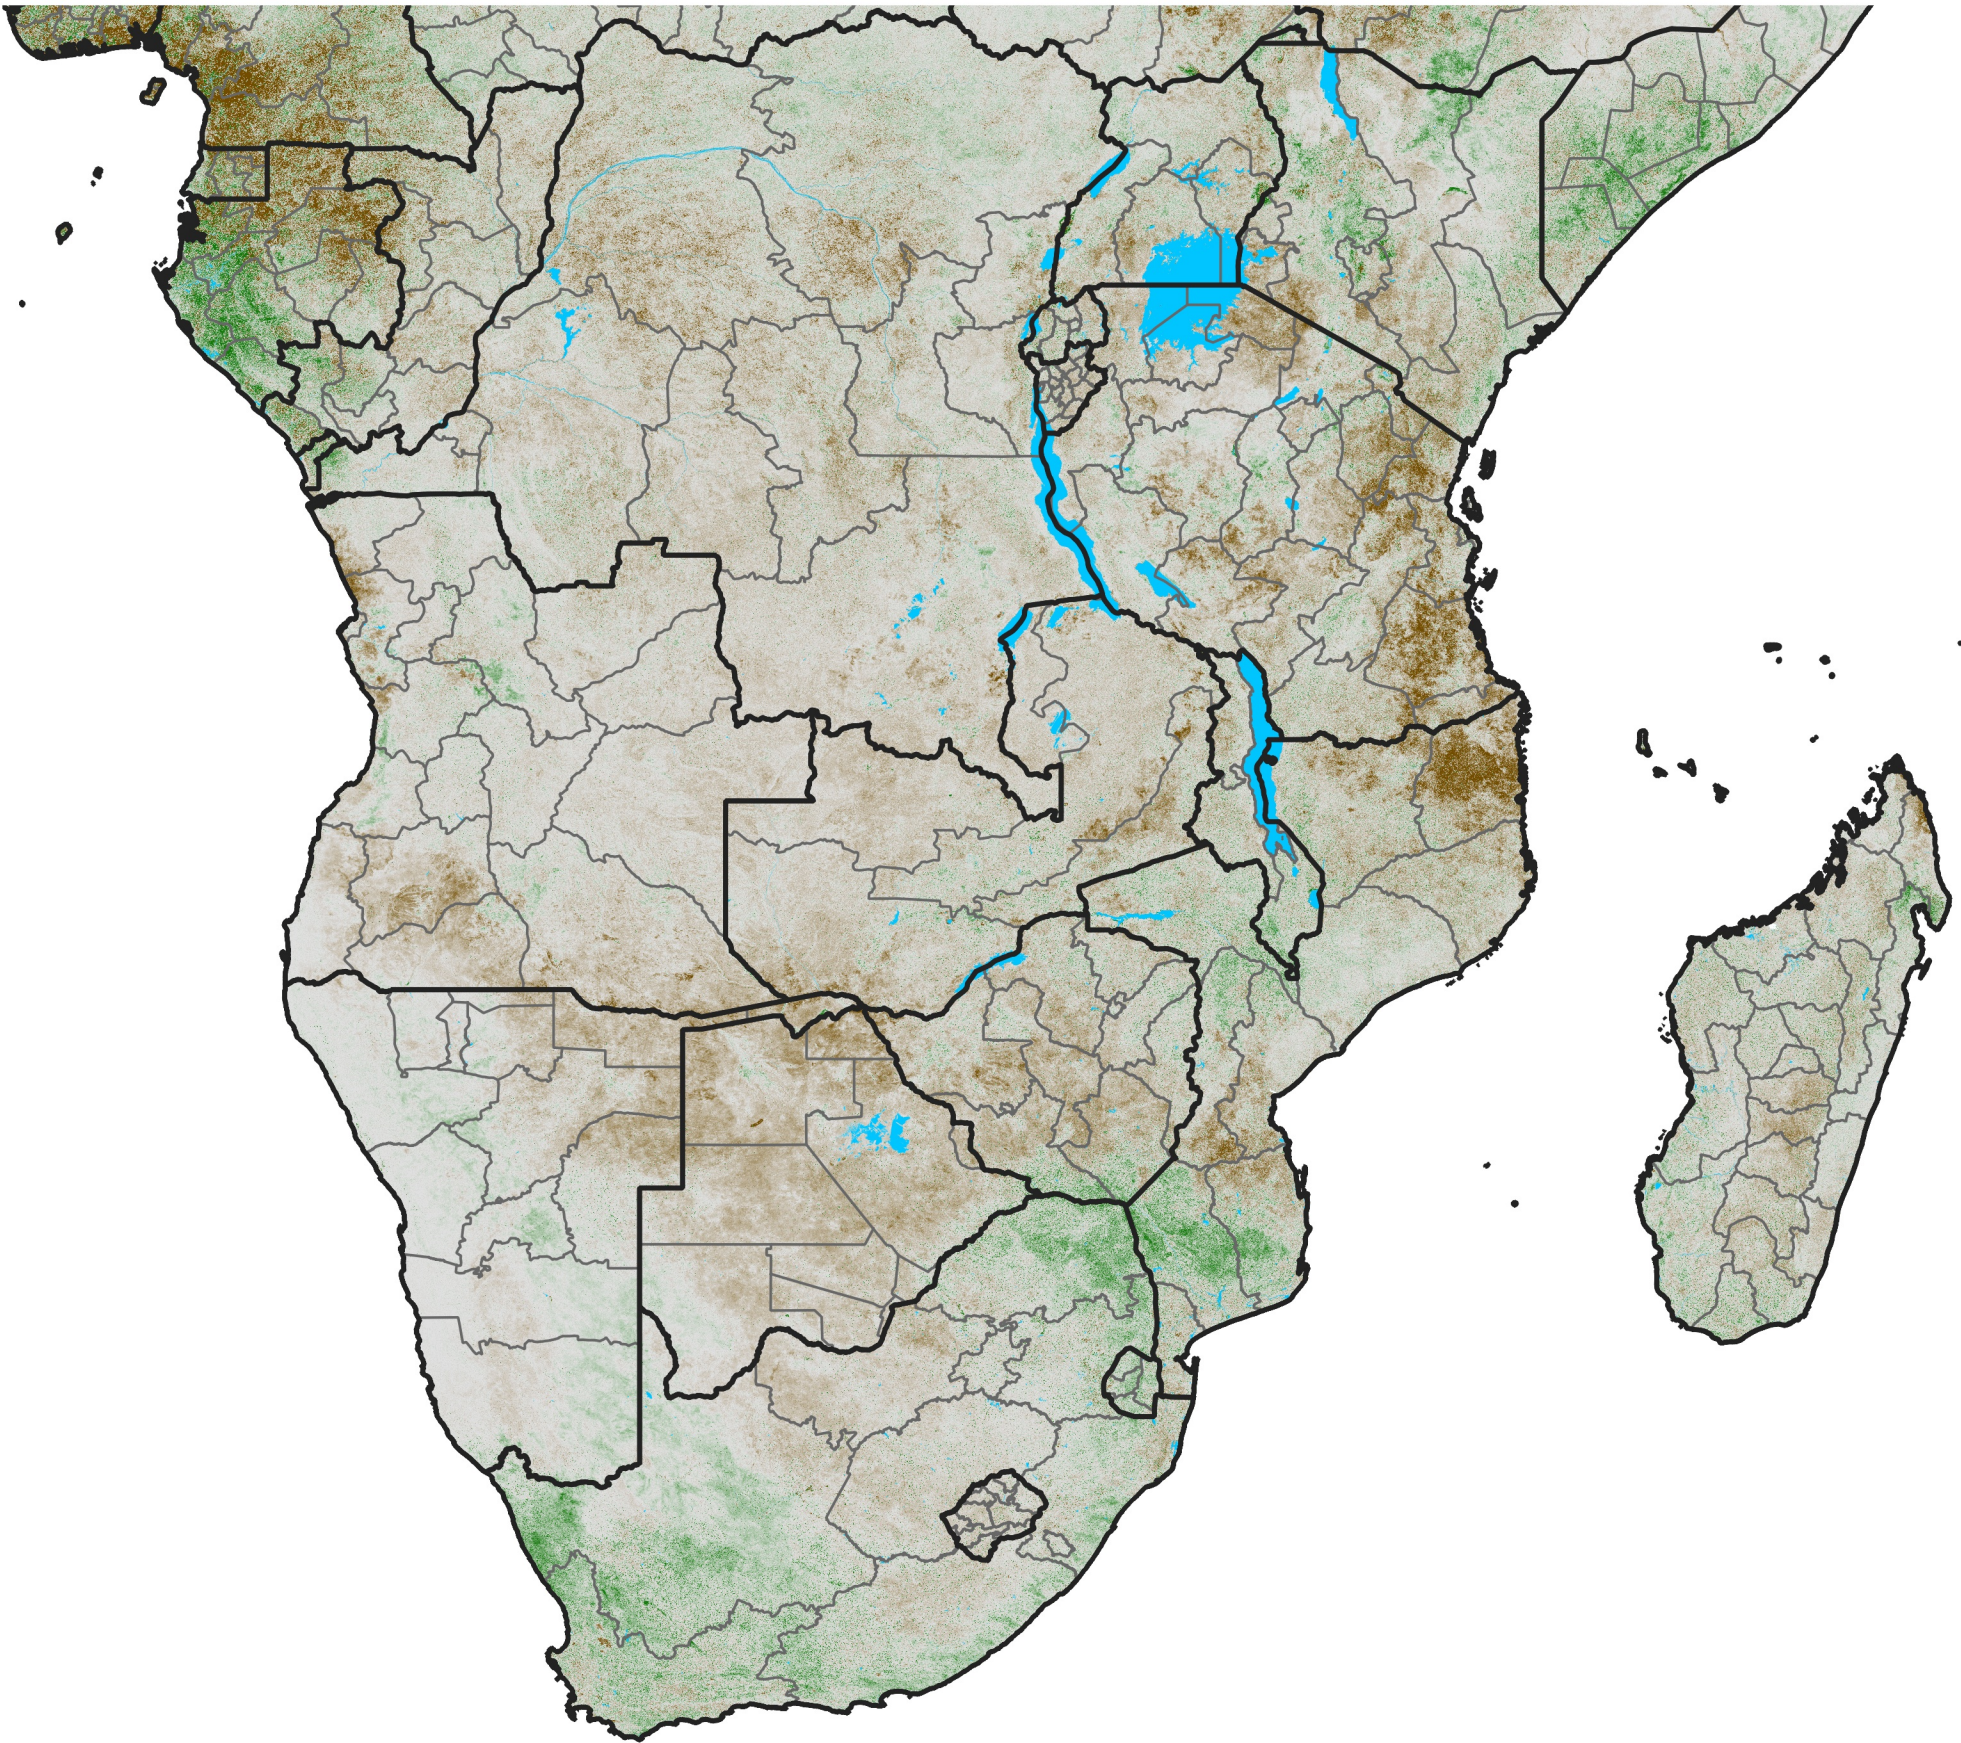

Southern Africa

NDVI Anomaly

2013 minus Mean (2012 - 2021)

Period 39 / Jul 06 - 15, 2013

NDVI Anomaly

< -0.3 -0.2 -0.1 -0.05 0.05 0.1 0.2 >0.3

Negative

No Difference