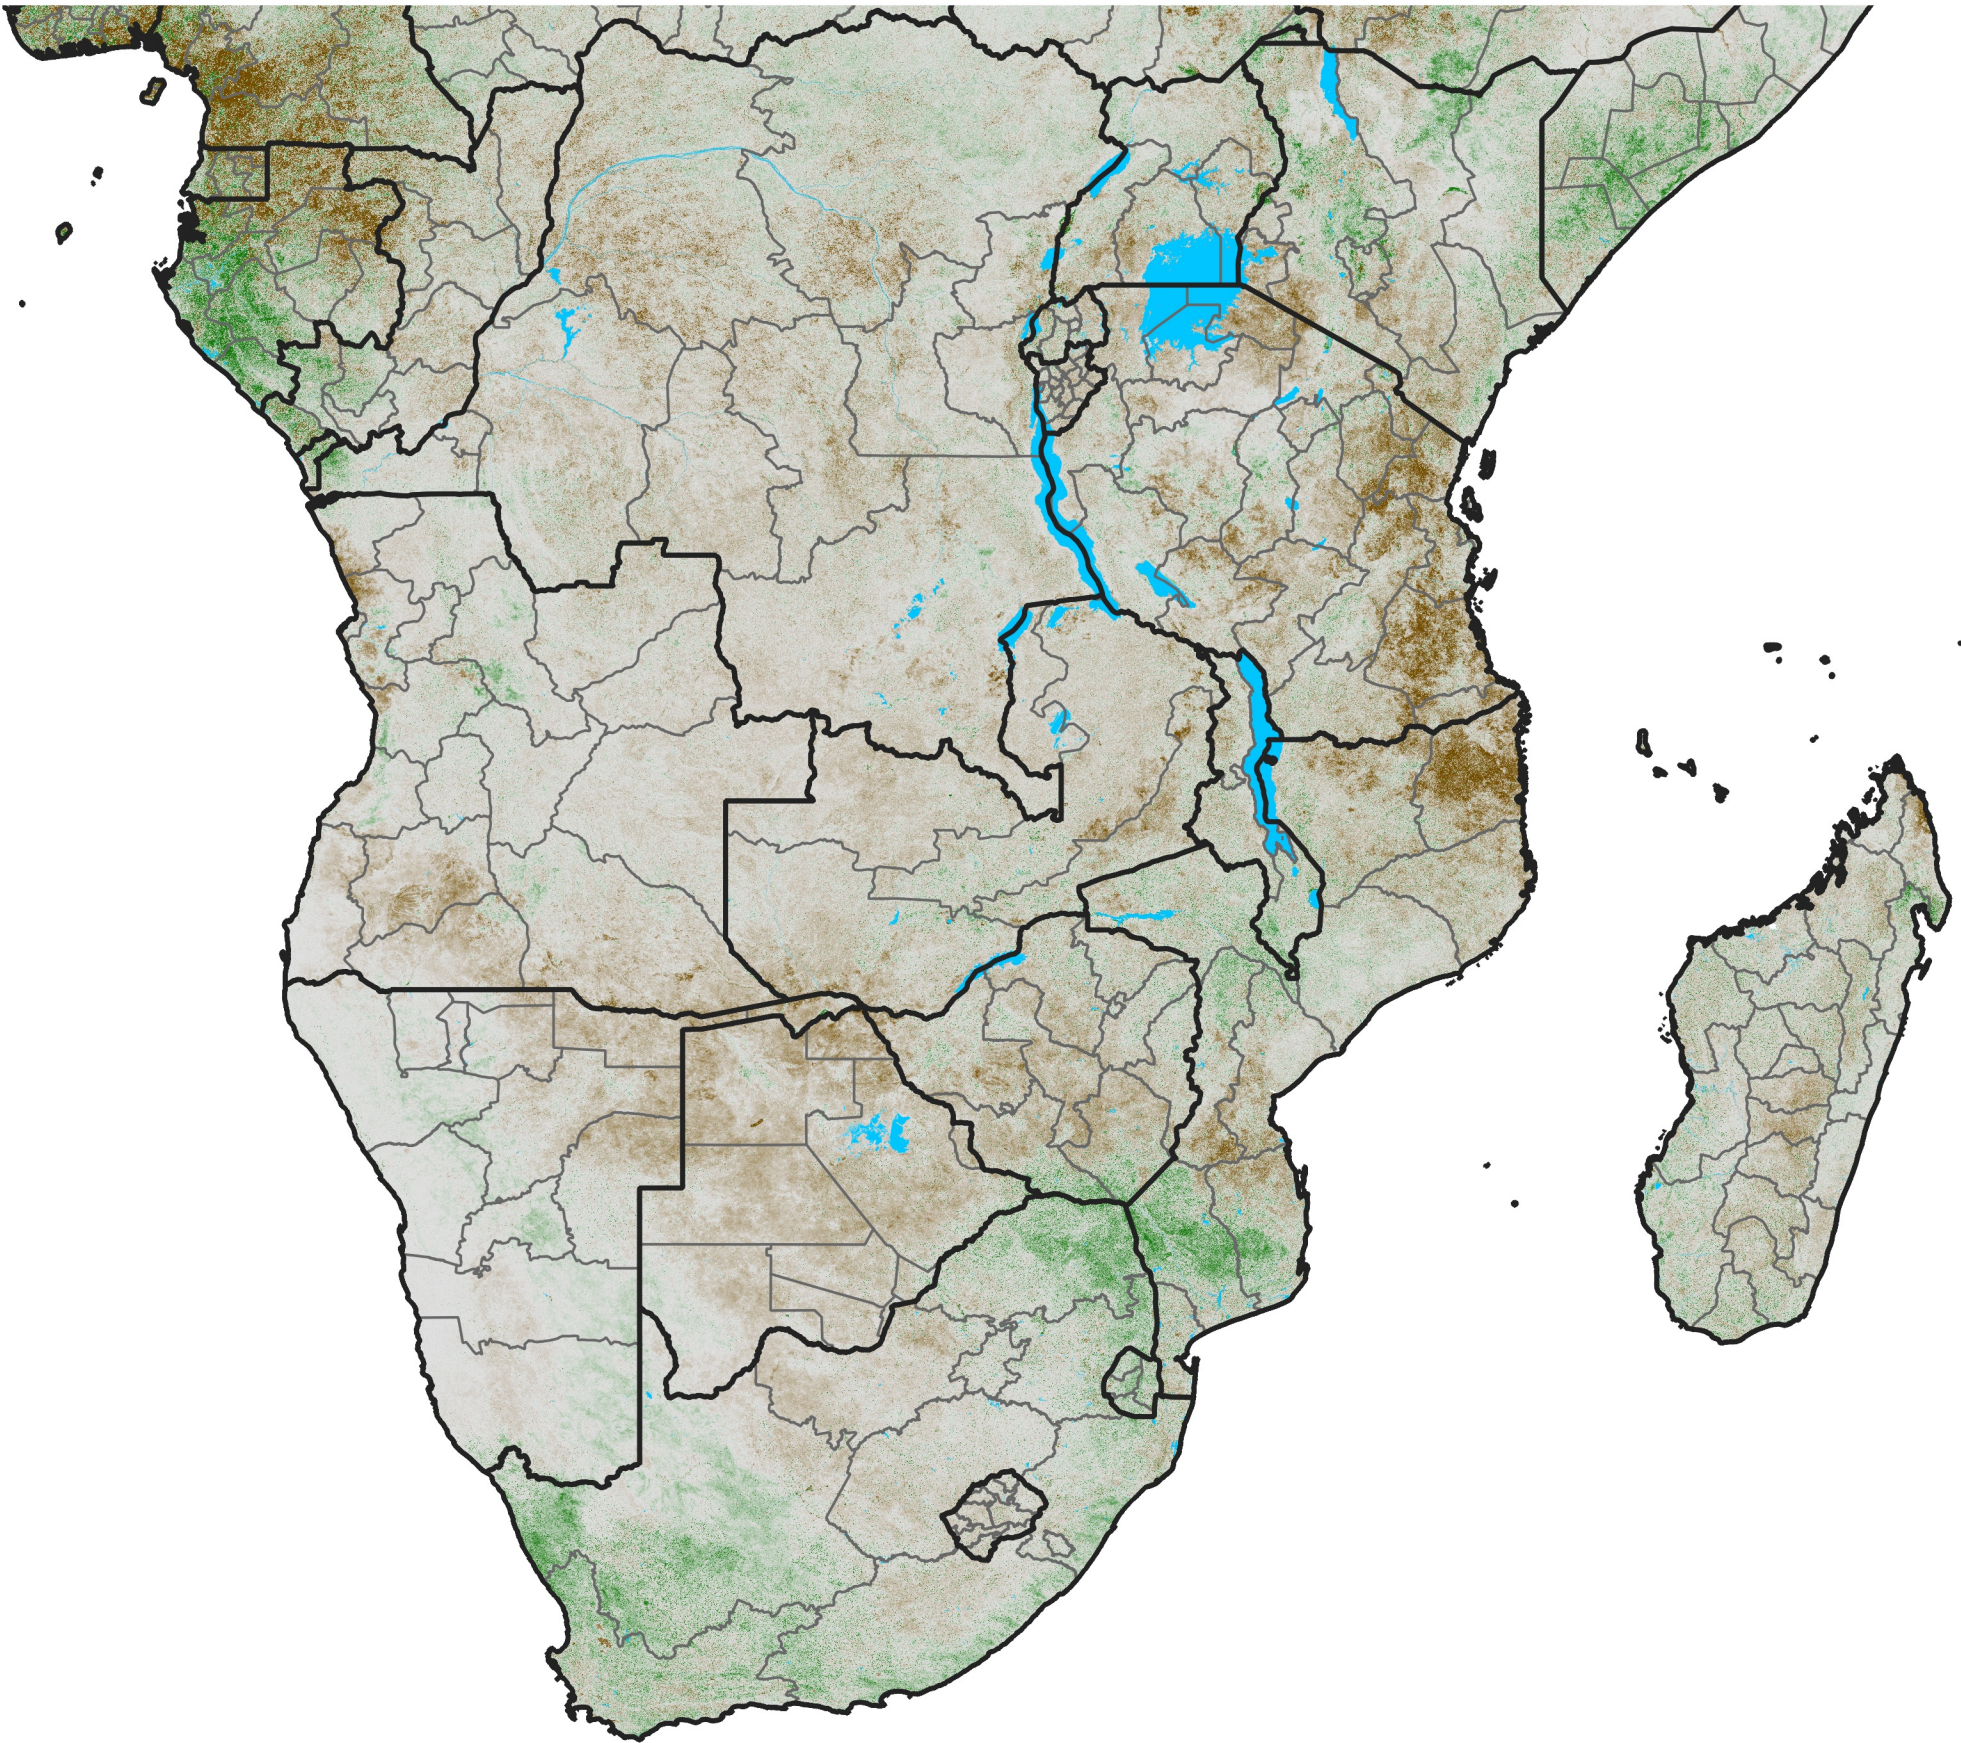

# Southern Africa

## NDVI Anomaly

2013 minus Mean (2012 - 2021)

Period 40 / Jul 11 - 20, 2013

### NDVI Anomaly

< -0.3   -0.2   -0.1   -0.05   0.05   0.1   0.2   >0.3

Negative

No Difference

Positive