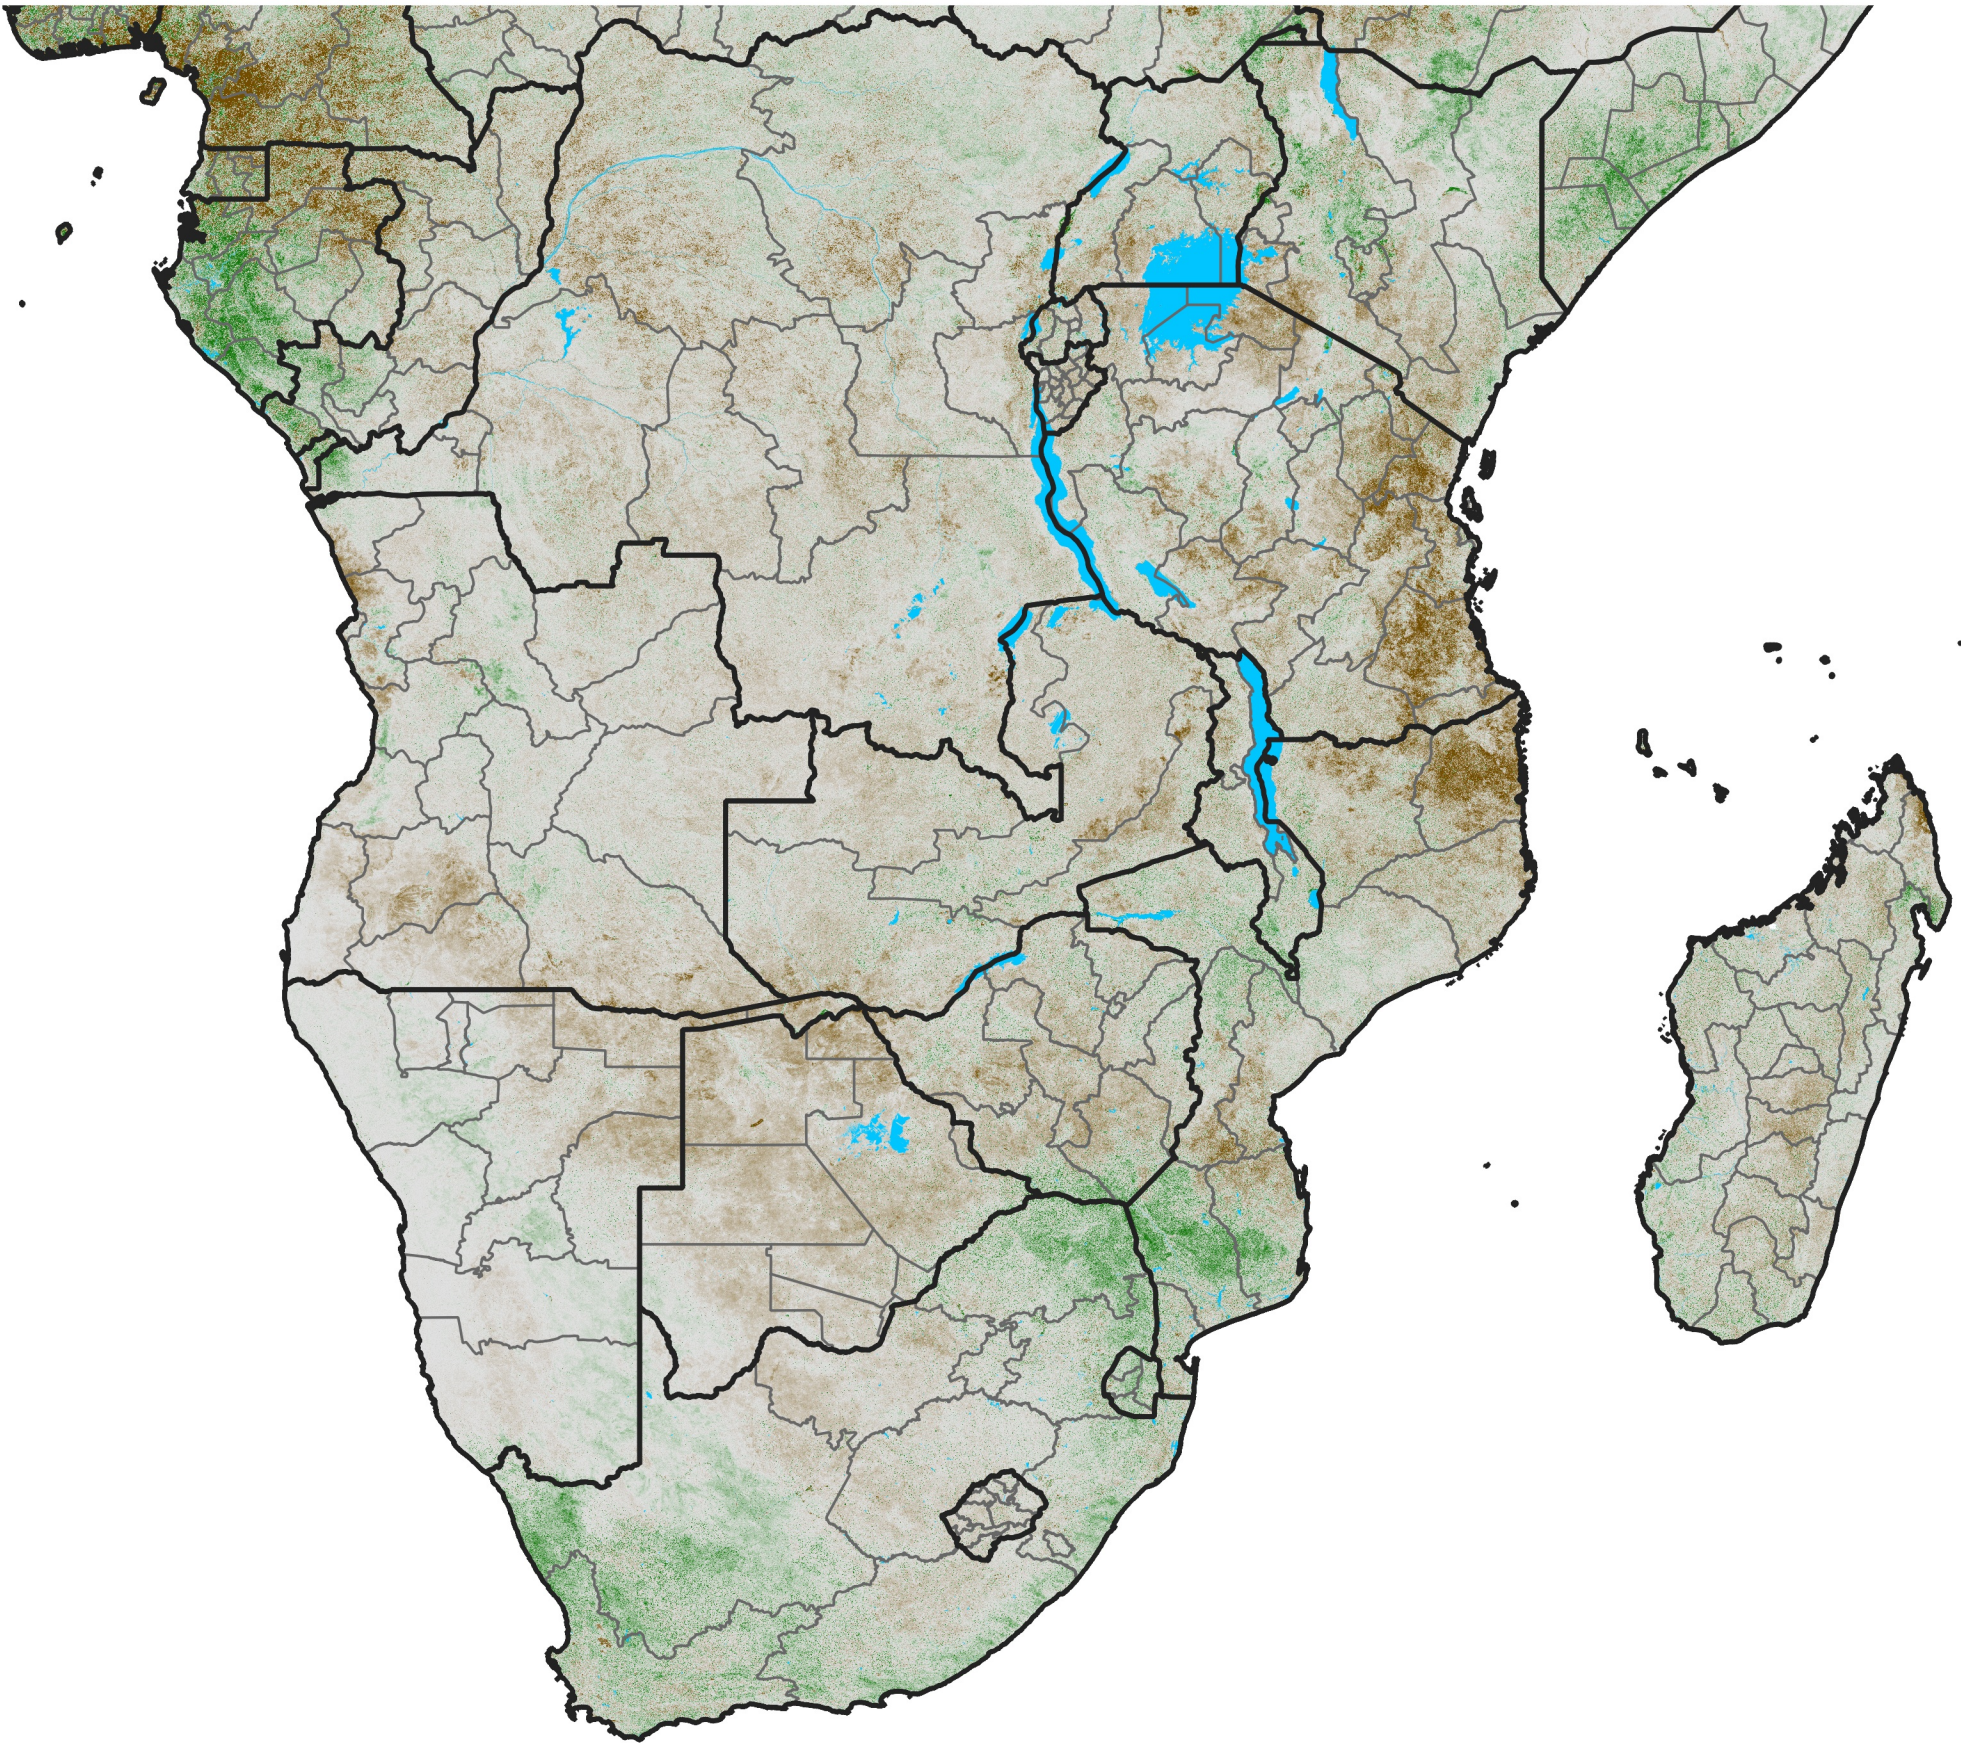

Southern Africa

NDVI Anomaly

2013 minus Mean (2012 - 2021)

Period 41 / Jul 16 - 25, 2013

NDVI Anomaly

< -0.3 -0.2 -0.1 -0.05 0.05 0.1 0.2 >0.3

Negative

No Difference