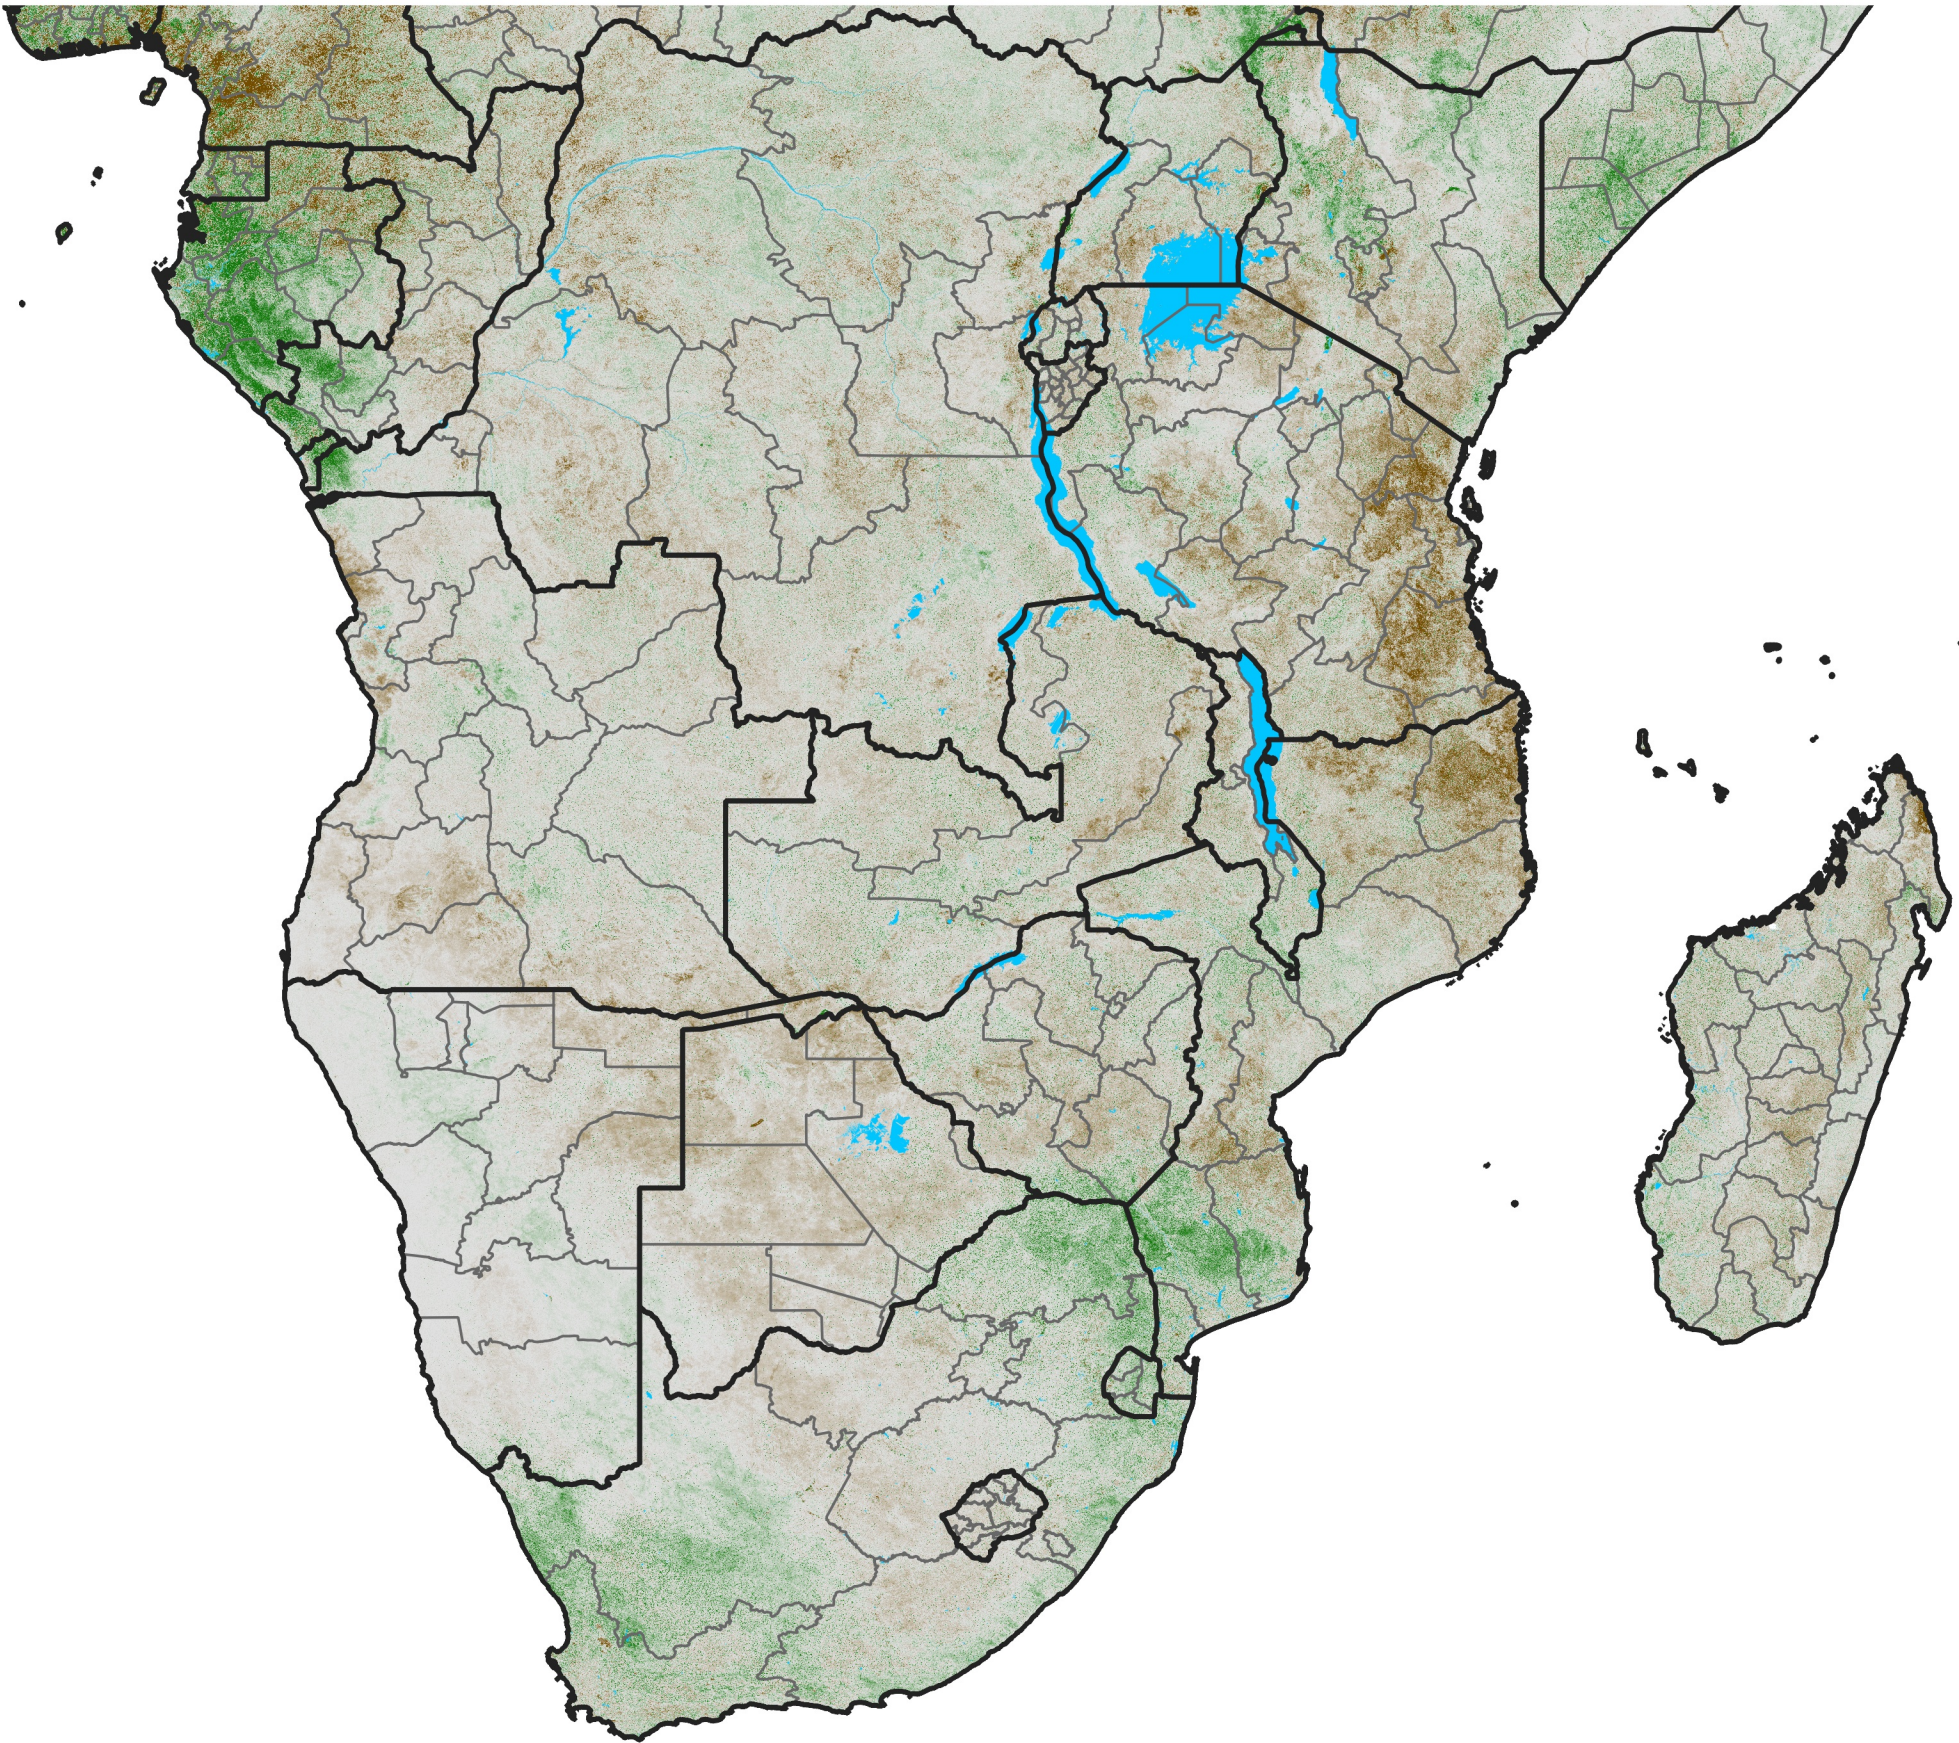

Southern Africa

NDVI Anomaly

2013 minus Mean (2012 - 2021)

Period 44 / Aug 01 - 10, 2013

NDVI Anomaly

< -0.3 -0.2 -0.1 -0.05 0.05 0.1 0.2 >0.3

Negative

No Difference