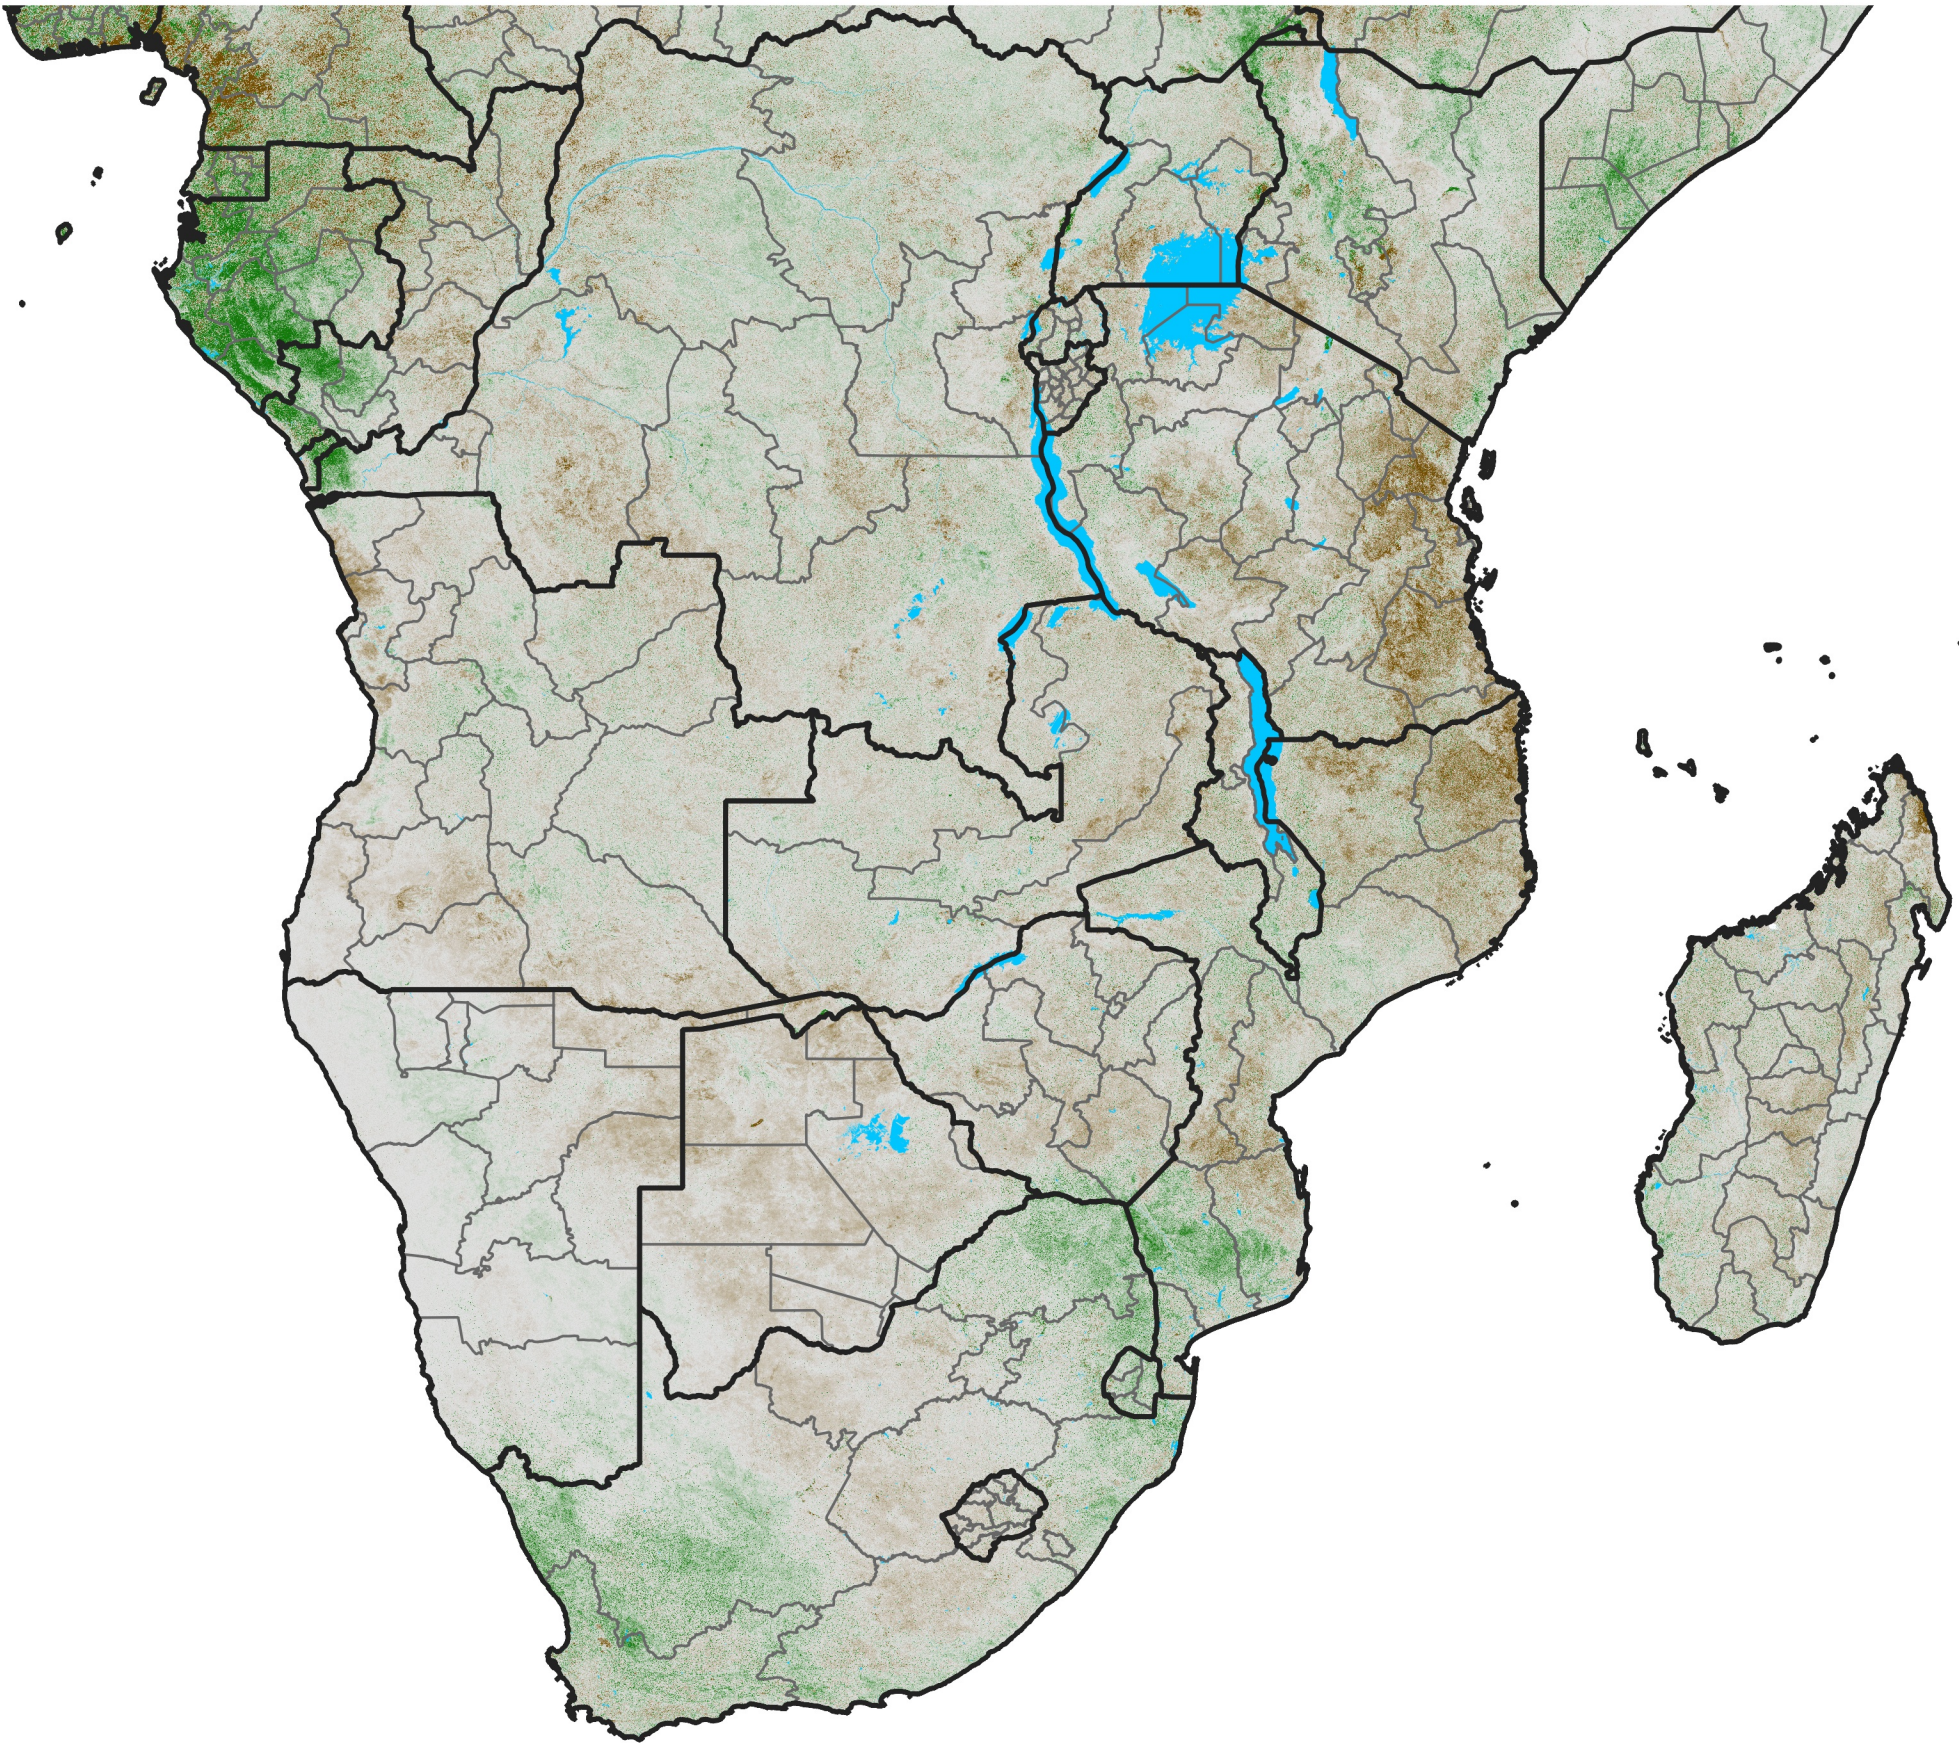

Southern Africa

NDVI Anomaly

2013 minus Mean (2012 - 2021)

Period 46 / Aug 11 - 20, 2013

NDVI Anomaly

< -0.3 -0.2 -0.1 -0.05 0.05 0.1 0.2 >0.3

Negative

No Difference