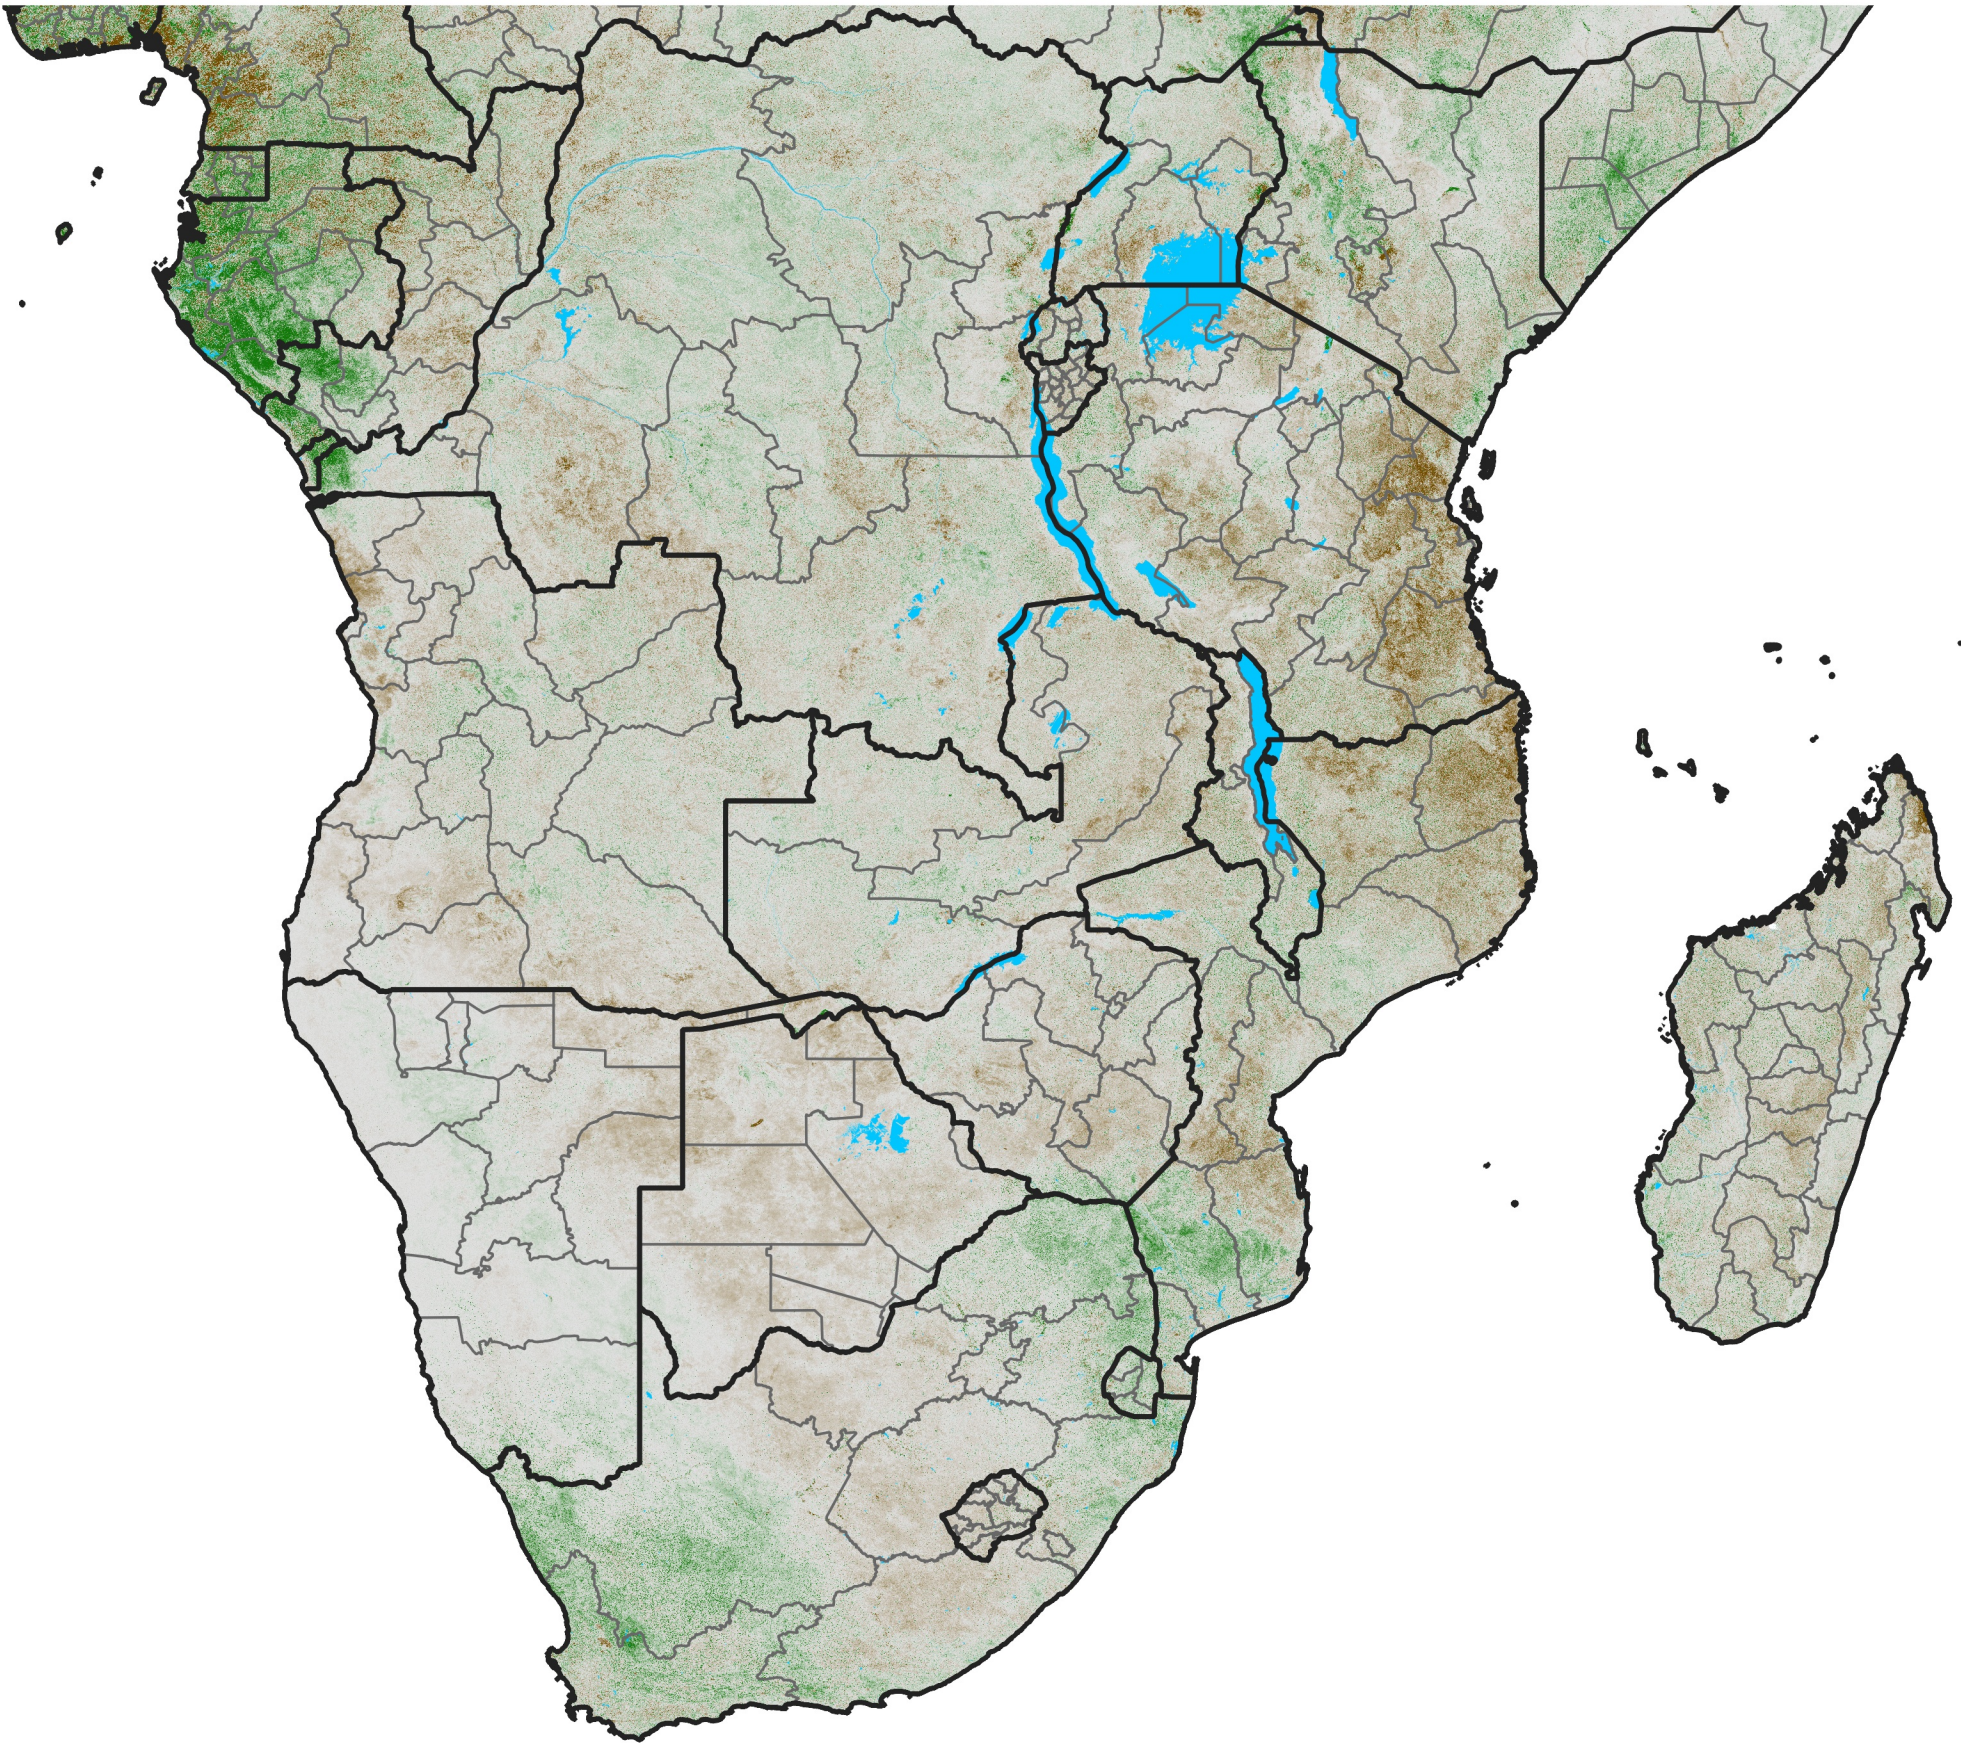

Southern Africa

NDVI Anomaly

2013 minus Mean (2012 - 2021)

Period 47 / Aug 16 - 25, 2013

NDVI Anomaly

< -0.3 -0.2 -0.1 -0.05 0.05 0.1 0.2 >0.3

Negative

No Difference