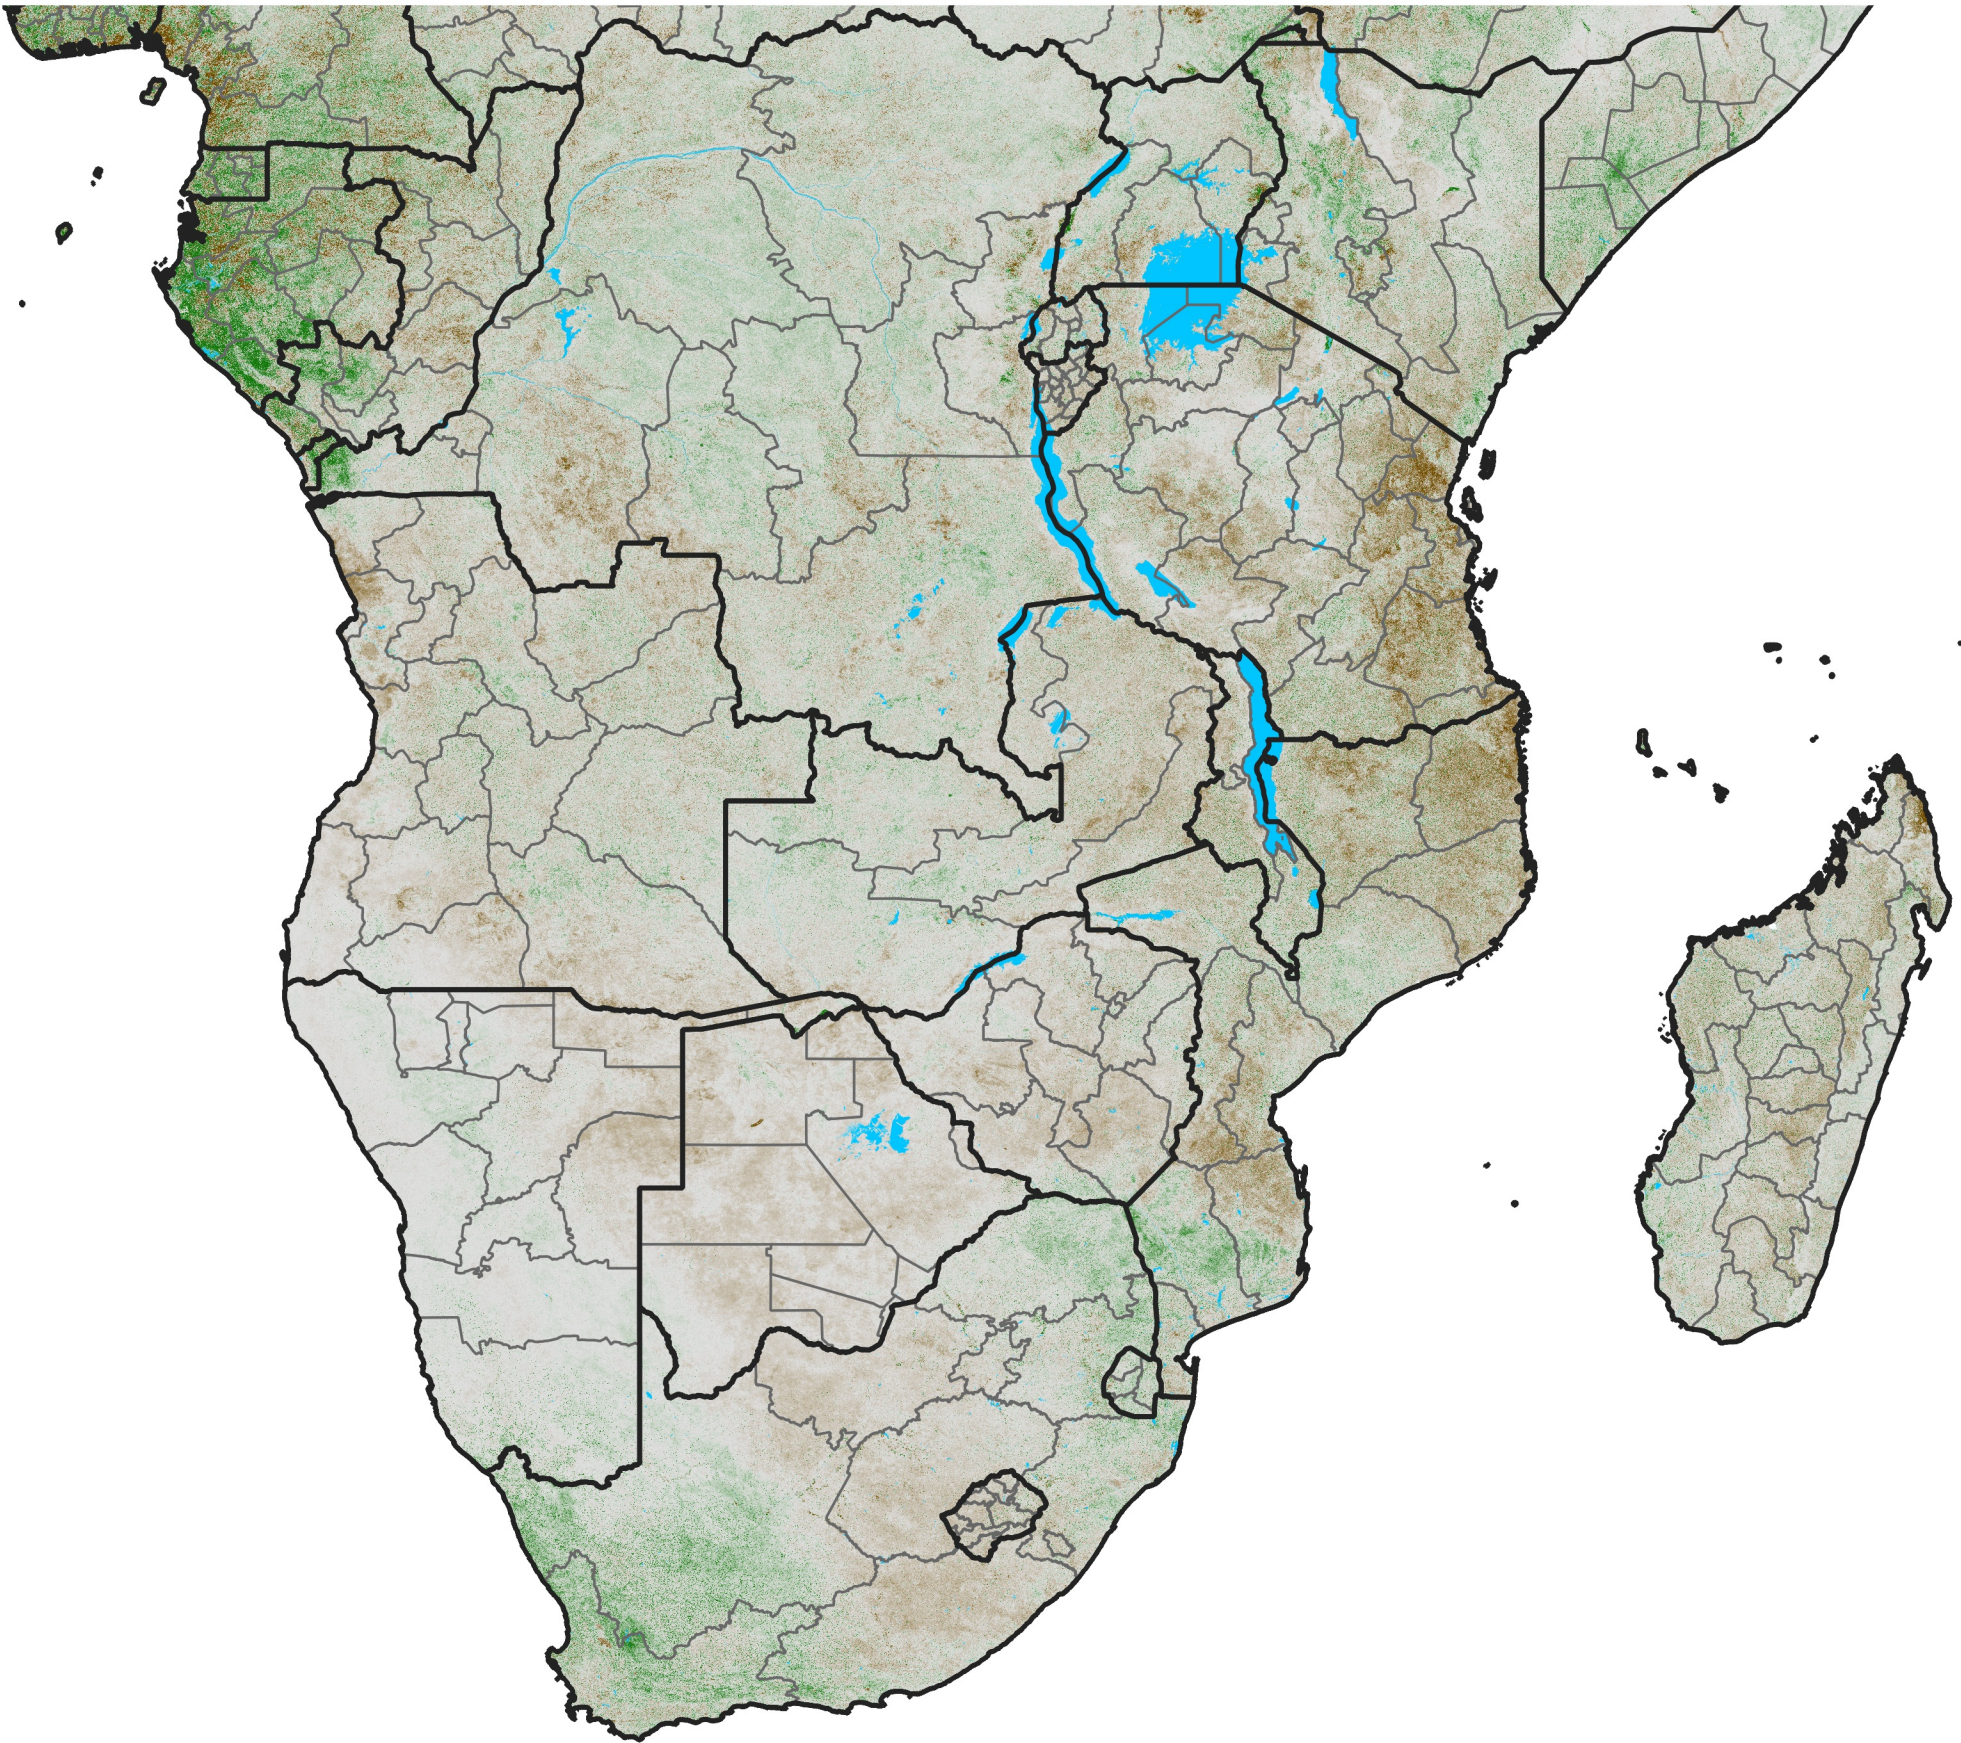

Southern Africa

NDVI Anomaly

2013 minus Mean (2012 - 2021)

Period 49 / Aug 26 - Sep 05, 2013

NDVI Anomaly

< -0.3 -0.2 -0.1 -0.05 0.05 0.1 0.2 >0.3

Negative

No Difference