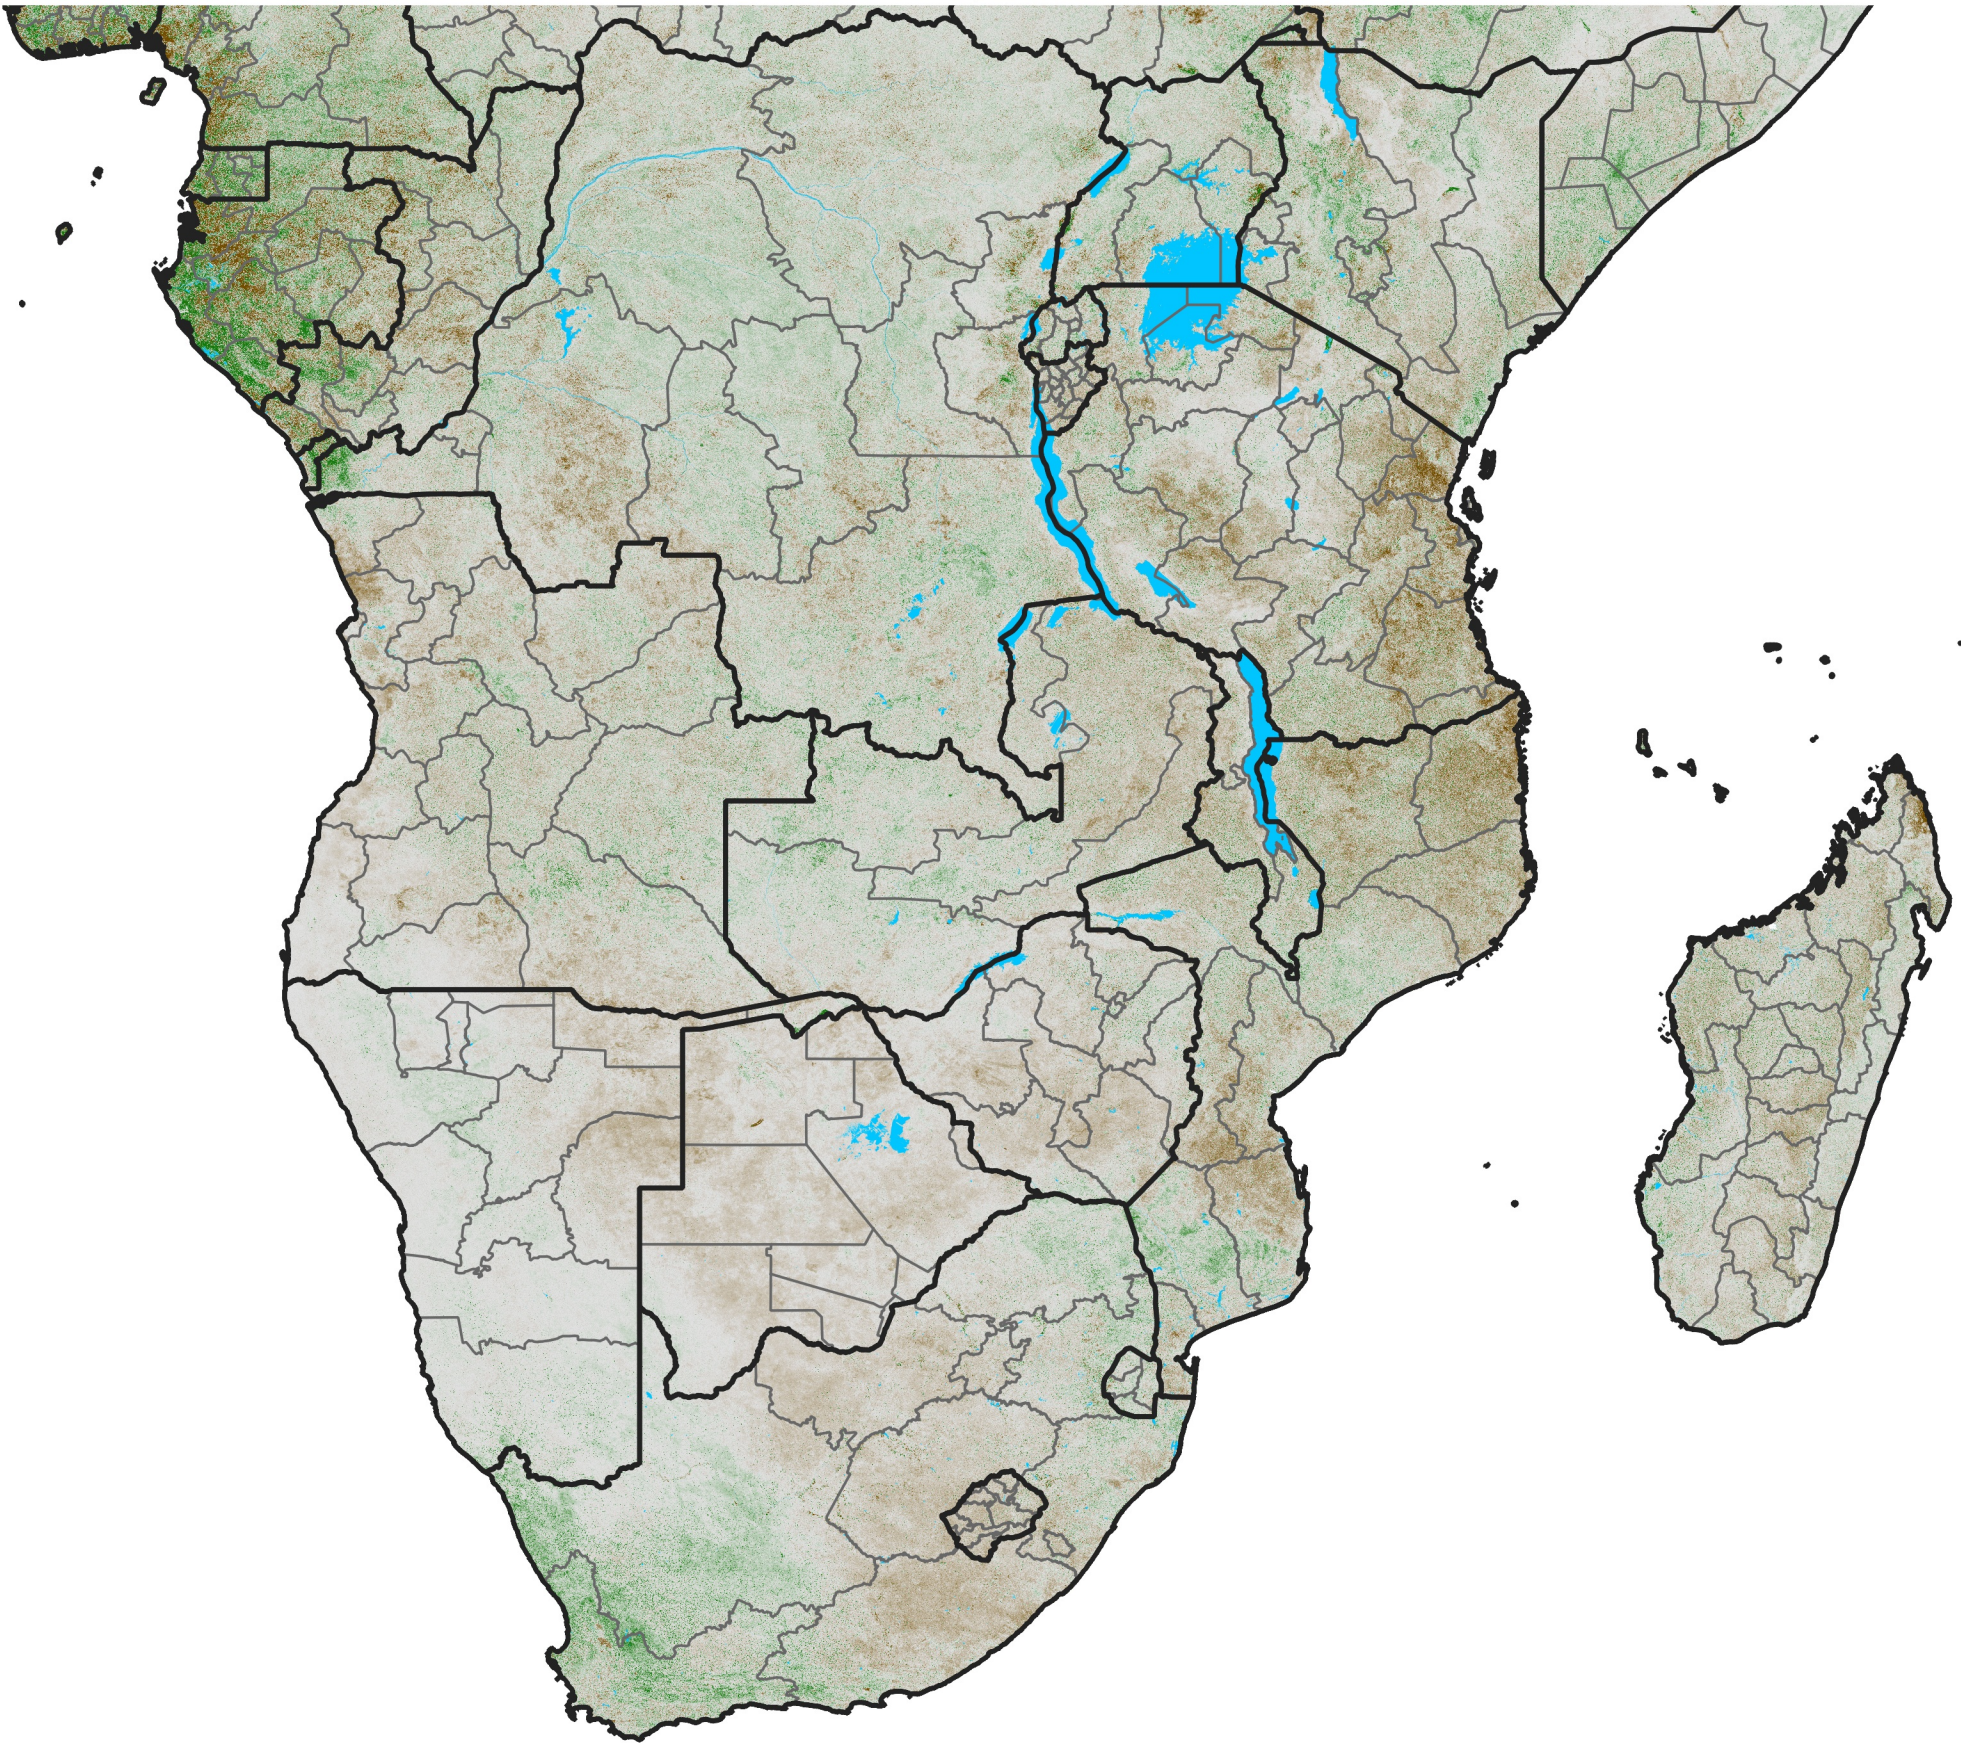

# Southern Africa

## NDVI Anomaly

2013 minus Mean (2012 - 2021)

Period 51 / Sep 06 - 15, 2013

### NDVI Anomaly

< -0.3   -0.2   -0.1   -0.05   0.05   0.1   0.2   >0.3

Negative

No Difference

Positive