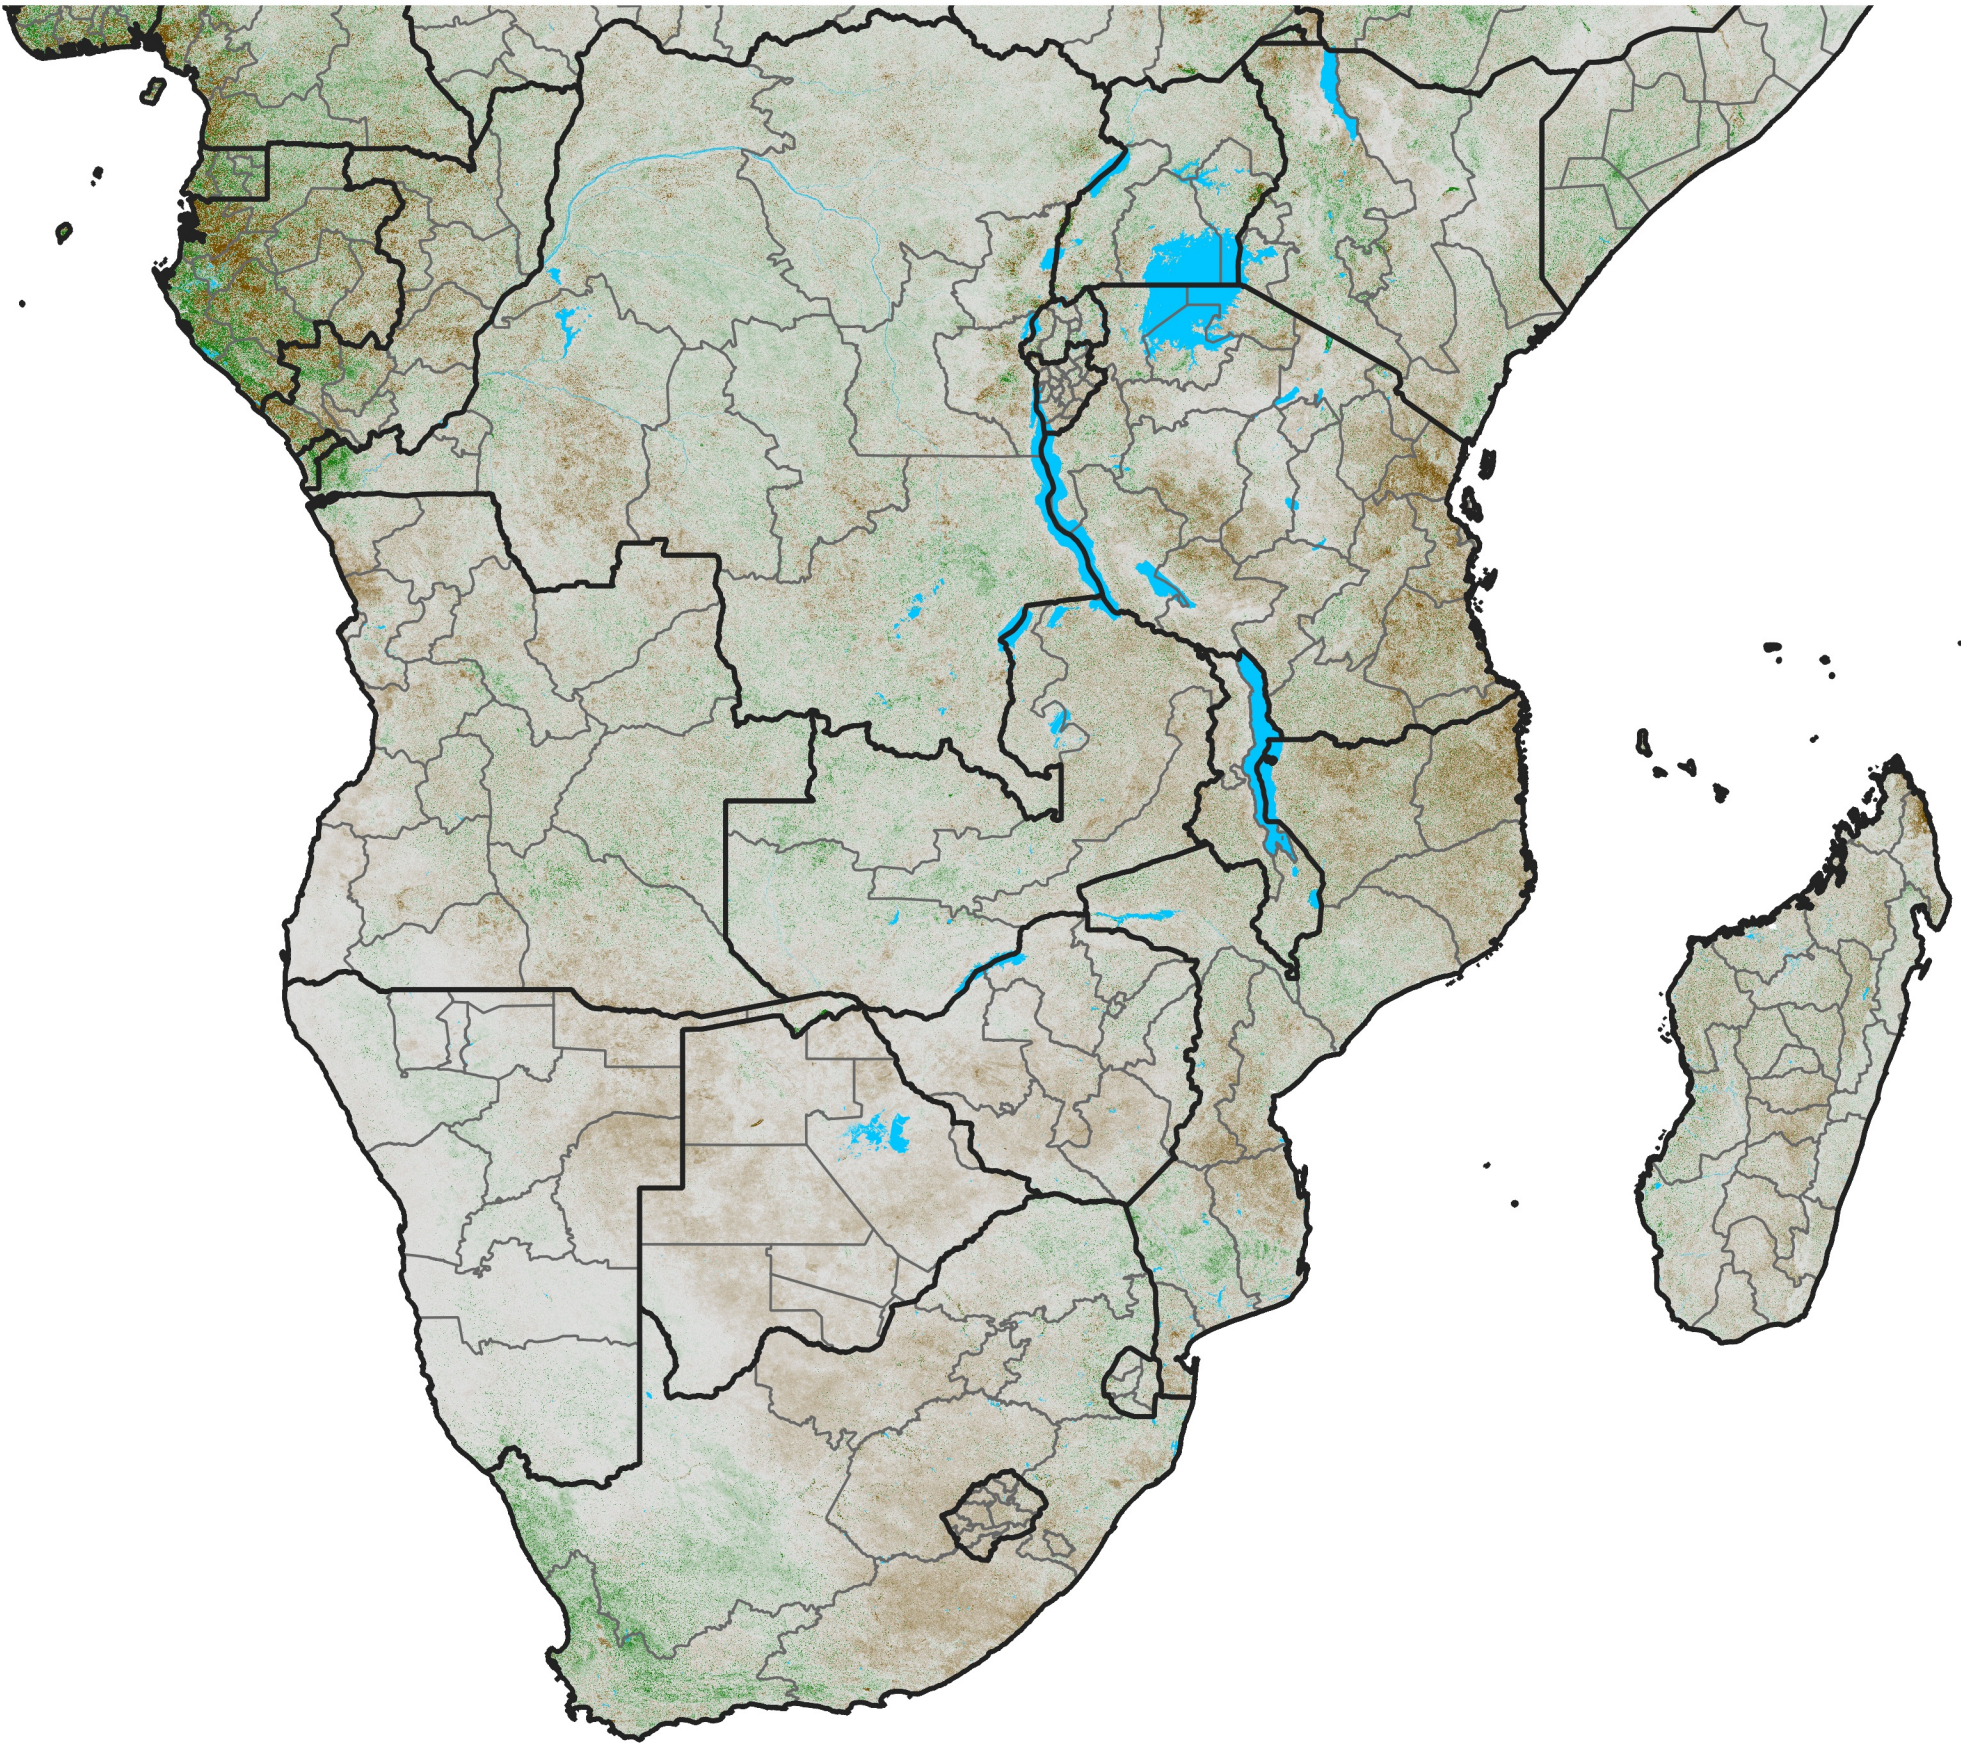

Southern Africa

NDVI Anomaly

2013 minus Mean (2012 - 2021)

Period 52 / Sep 11 - 20, 2013

NDVI Anomaly

< -0.3 -0.2 -0.1 -0.05 0.05 0.1 0.2 >0.3

Negative

No Difference