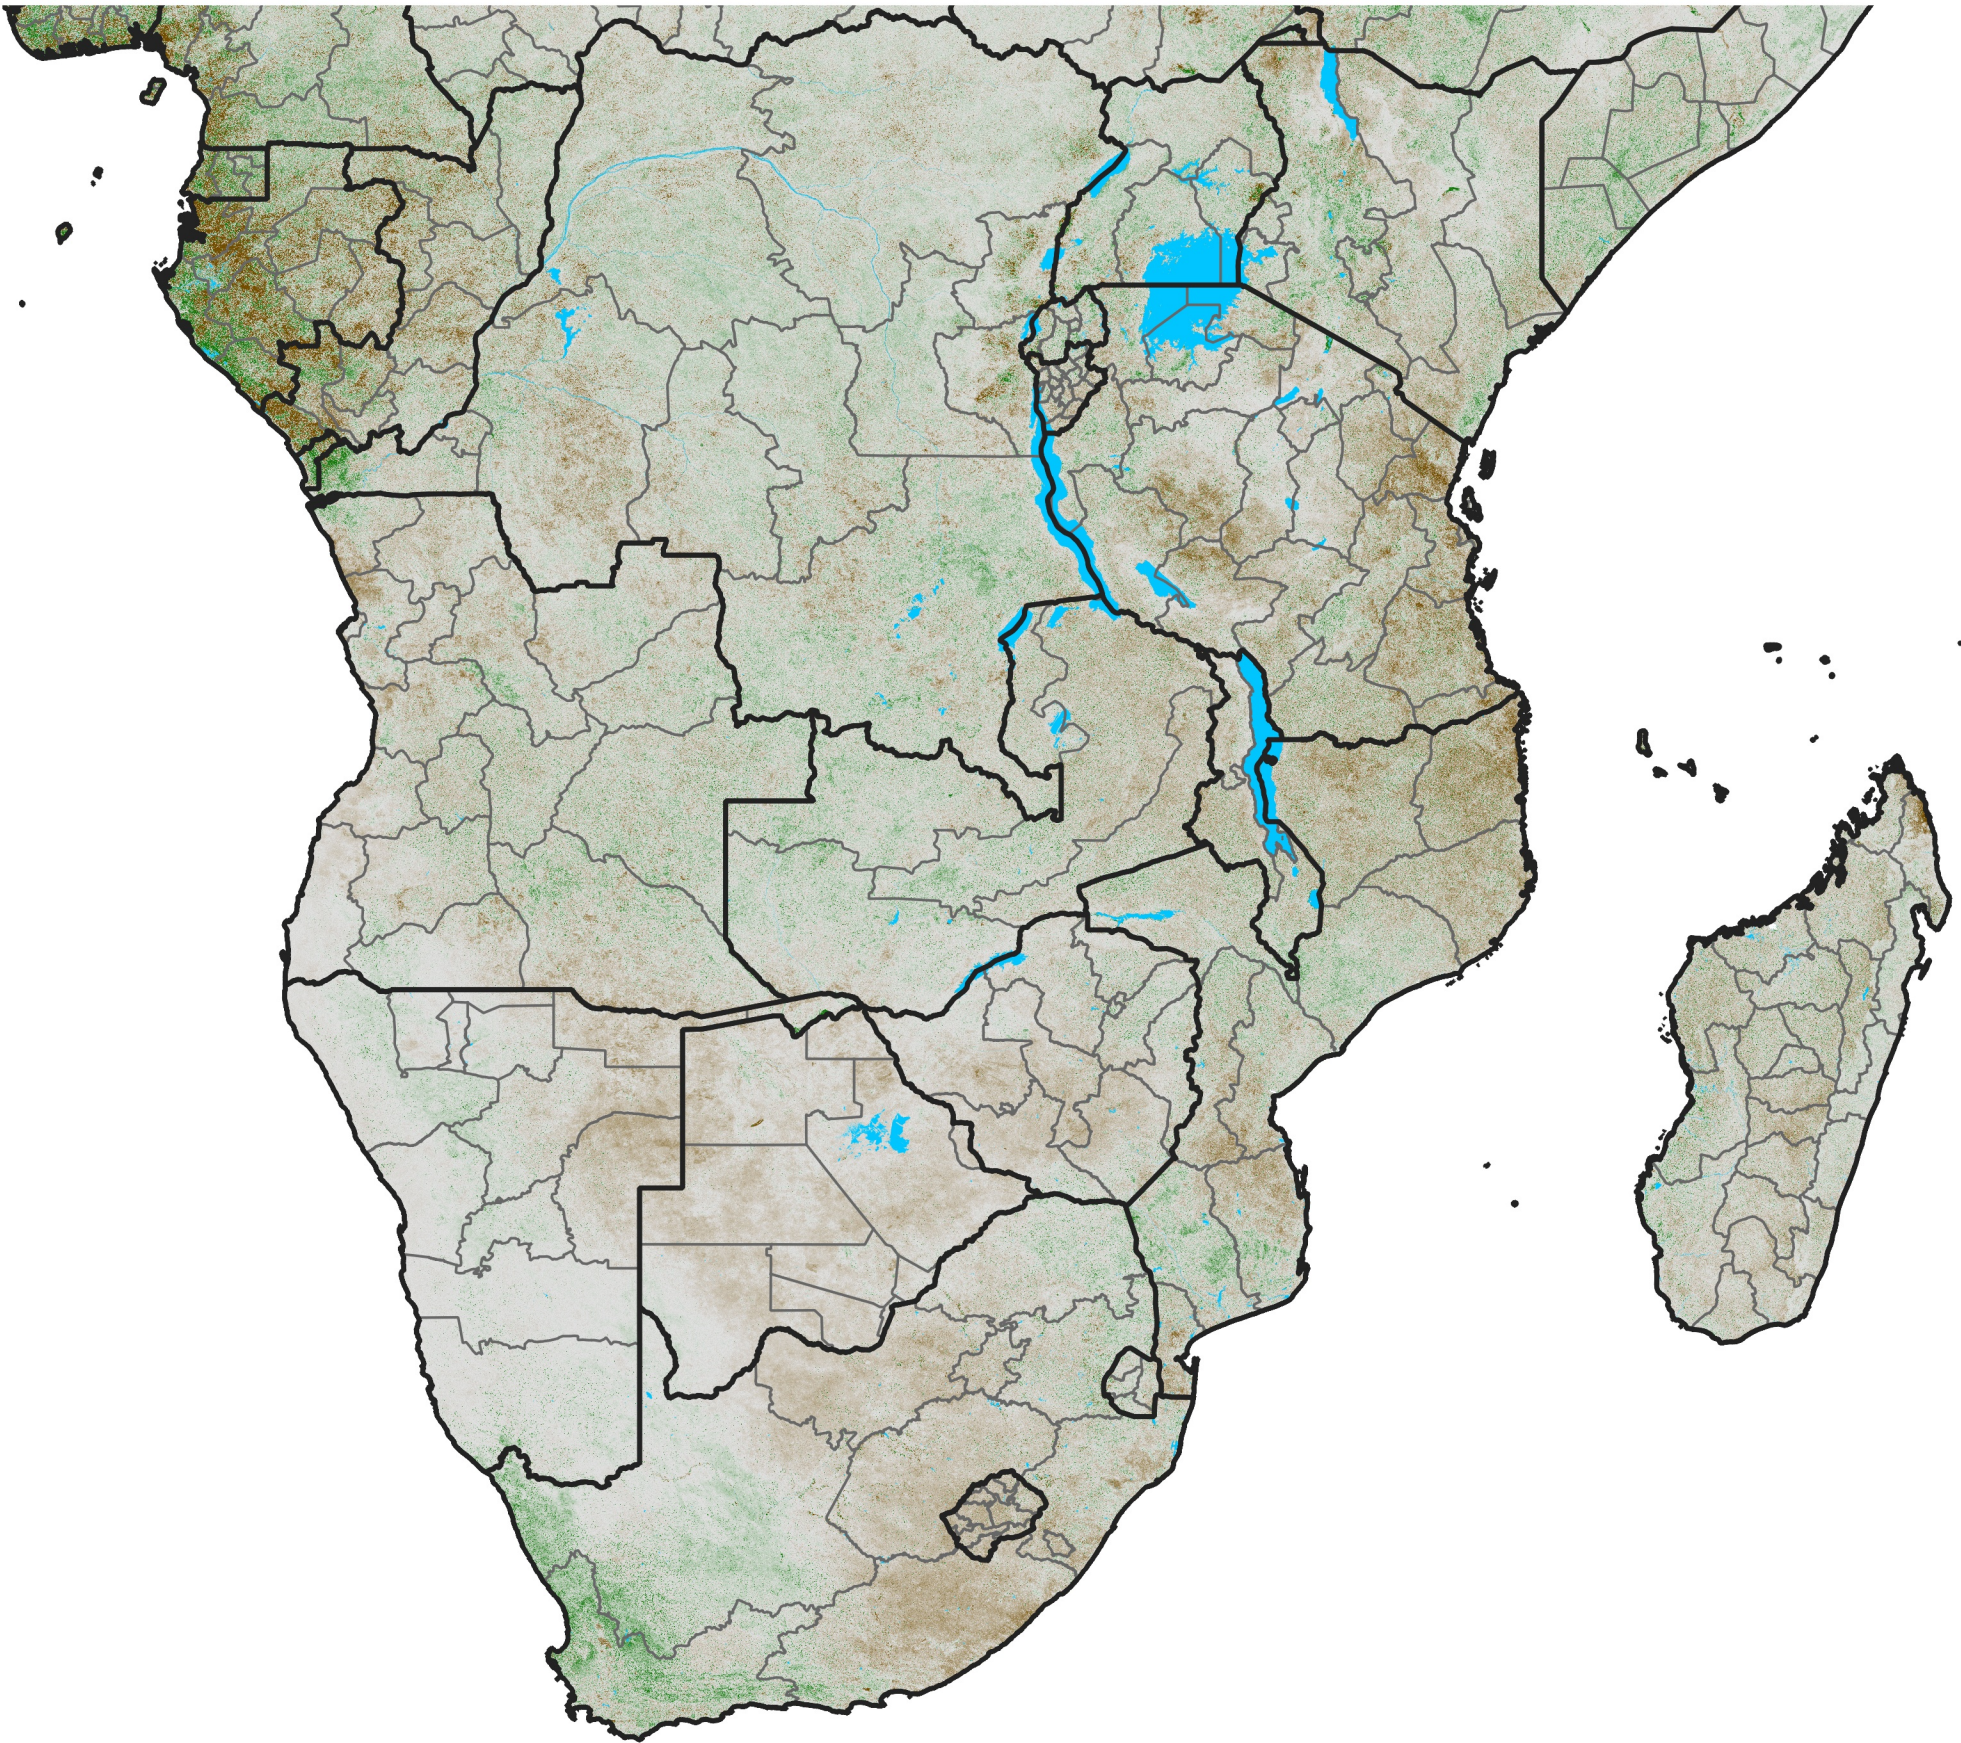

Southern Africa

NDVI Anomaly

2013 minus Mean (2012 - 2021)

Period 53 / Sep 16 - 25, 2013

NDVI Anomaly

< -0.3 -0.2 -0.1 -0.05 0.05 0.1 0.2 >0.3

Negative

No Difference