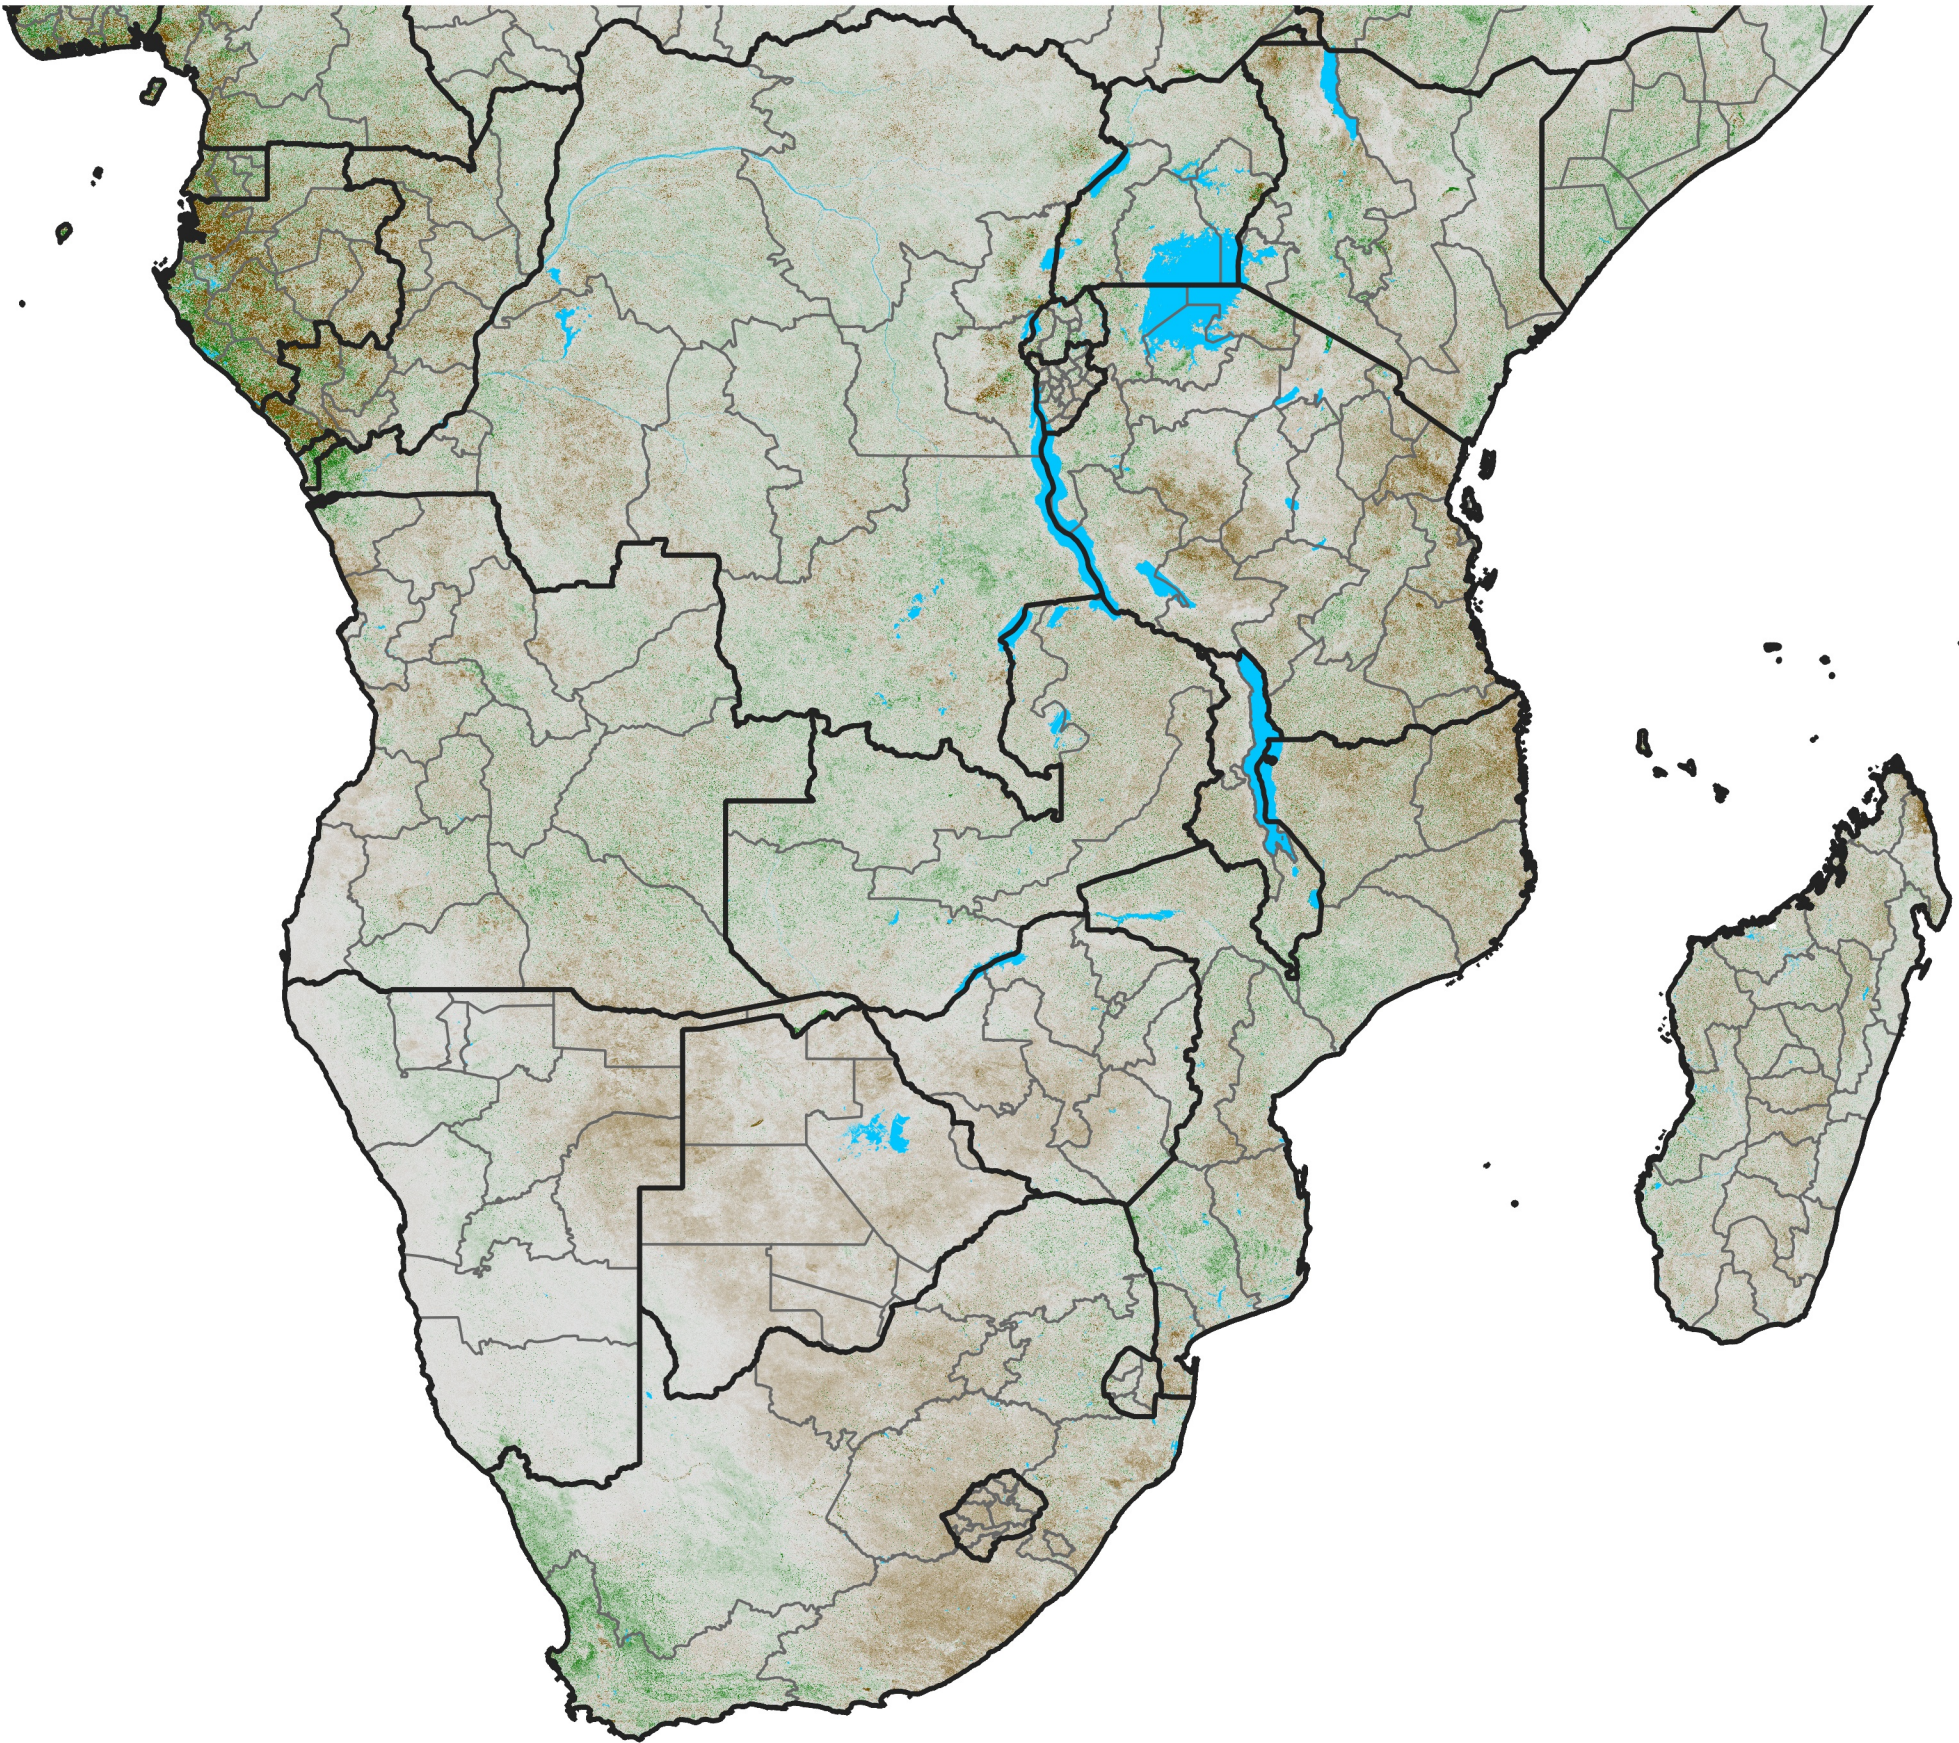

# Southern Africa

## NDVI Anomaly

2013 minus Mean (2012 - 2021)

Period 54 / Sep 21 - 30, 2013

### NDVI Anomaly

< -0.3   -0.2   -0.1   -0.05   0.05   0.1   0.2   >0.3

Negative

No Difference

Positive