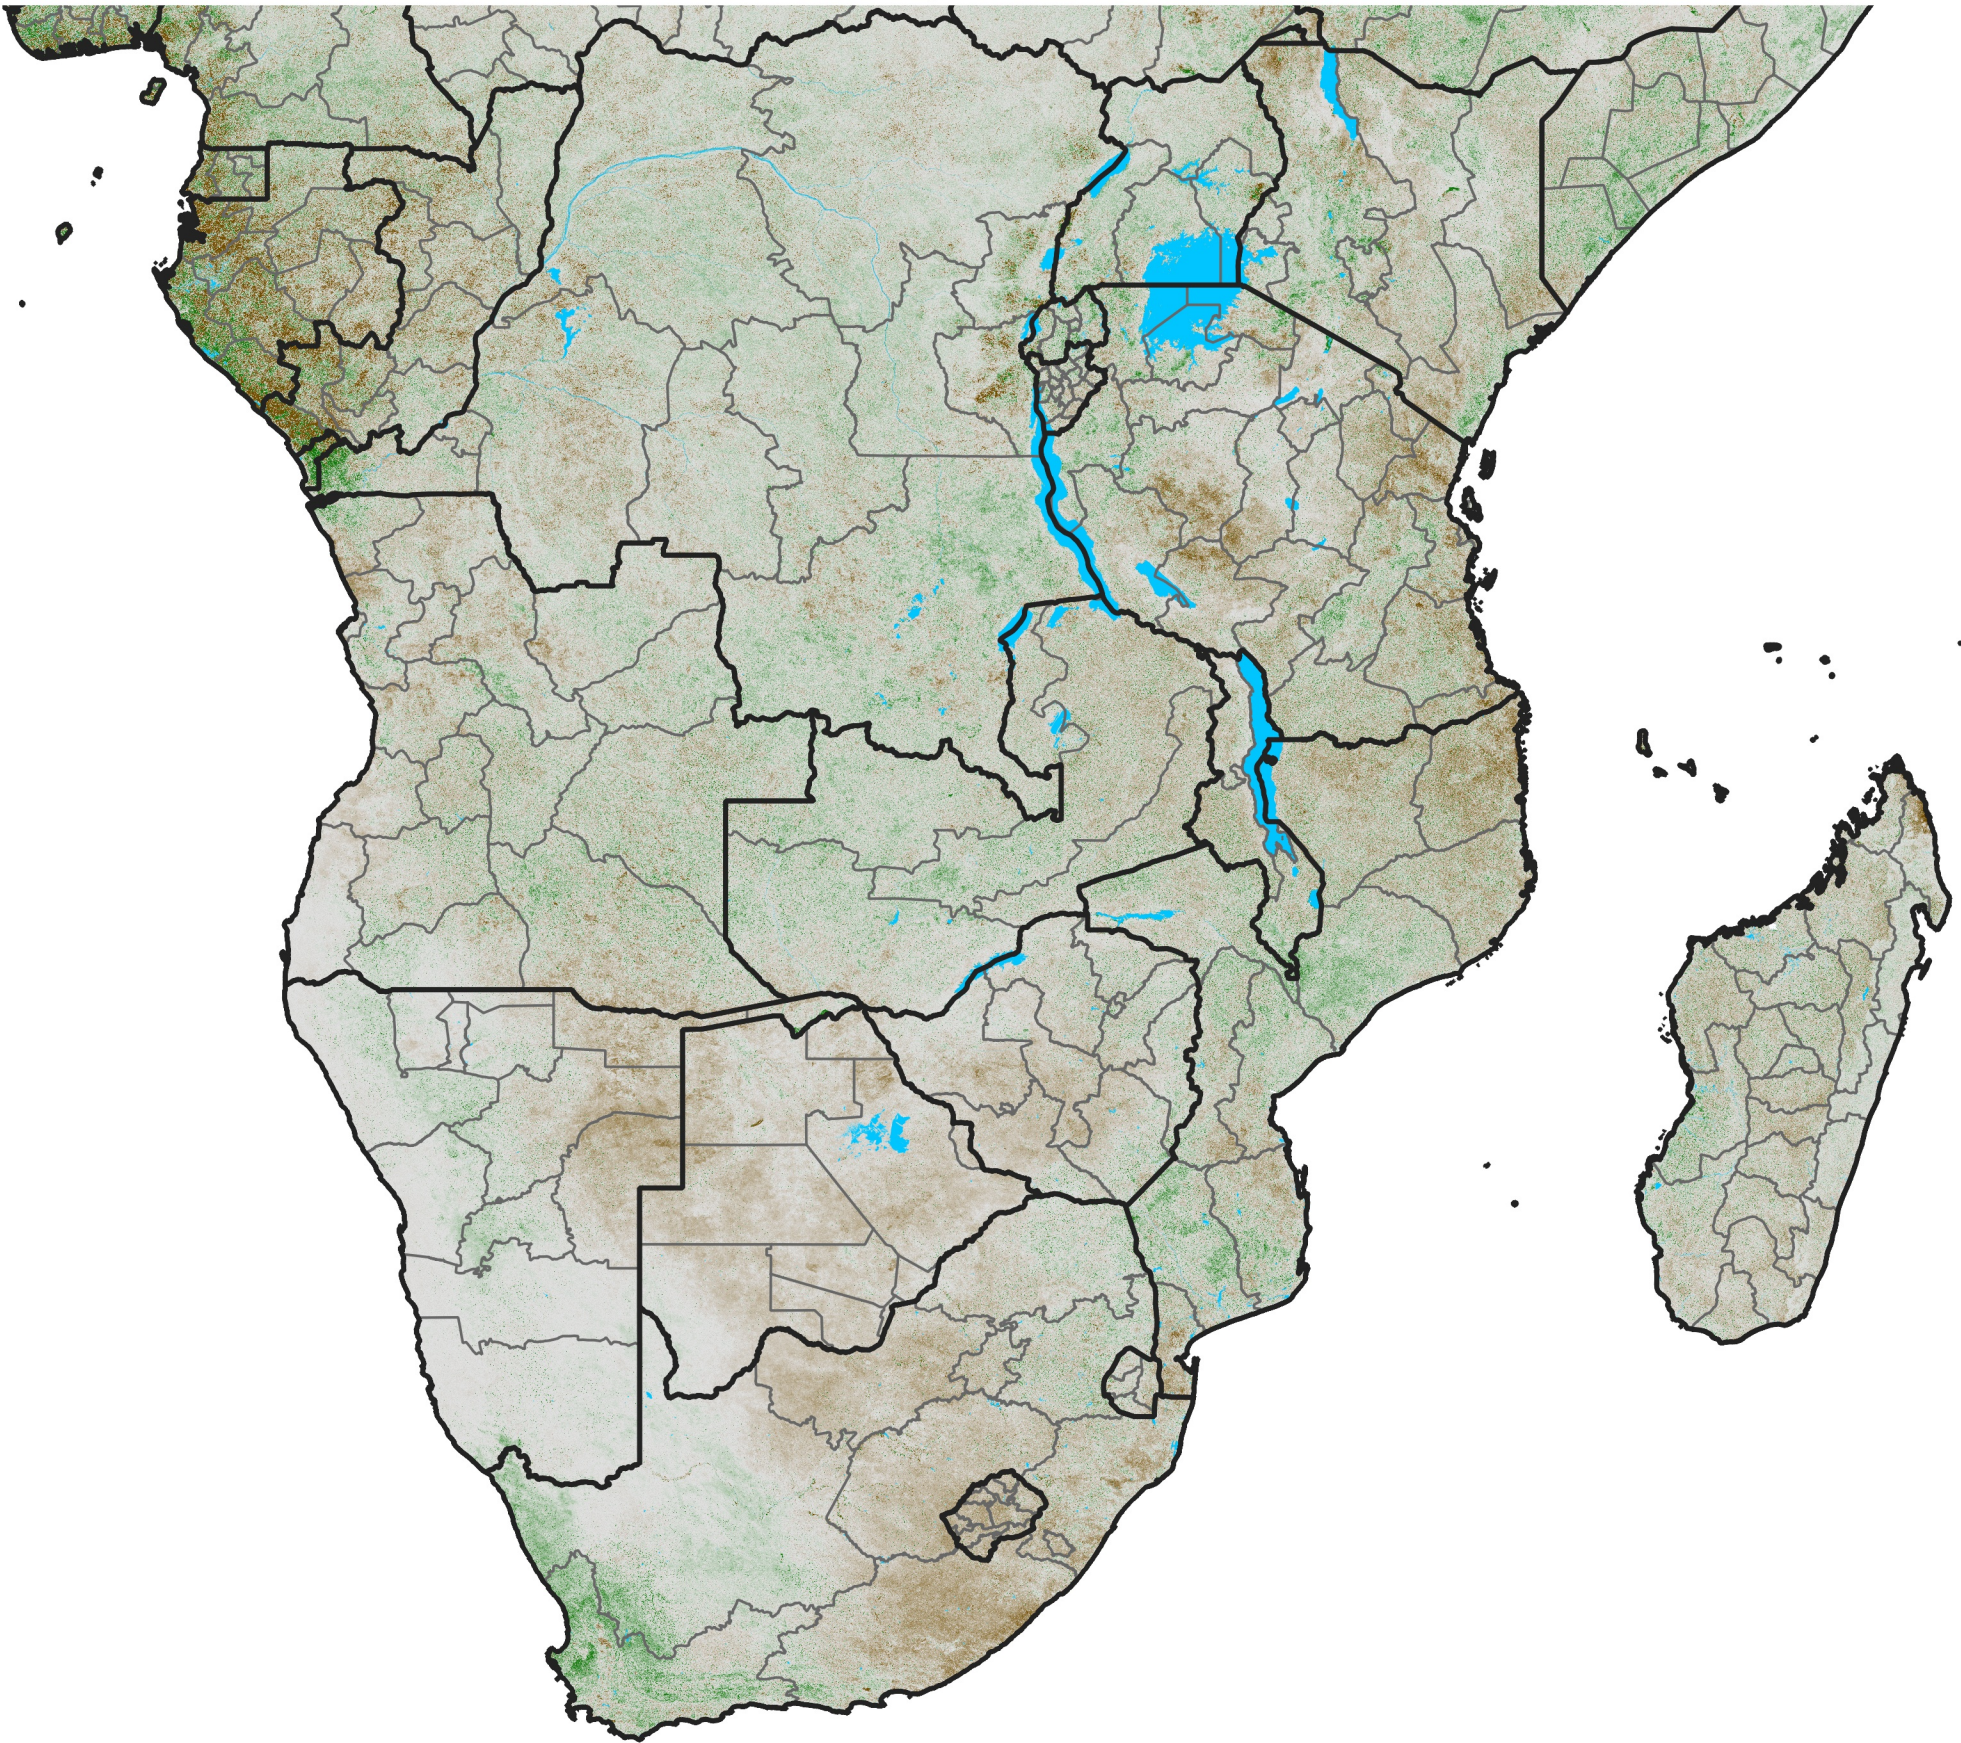

Southern Africa

NDVI Anomaly

2013 minus Mean (2012 - 2021)

Period 55 / Sep 26 - Oct 05, 2013

NDVI Anomaly

<math>< -0.3</math> -0.2 -0.1 -0.05 0.05 0.1 0.2 > 0.3

Negative

No Difference