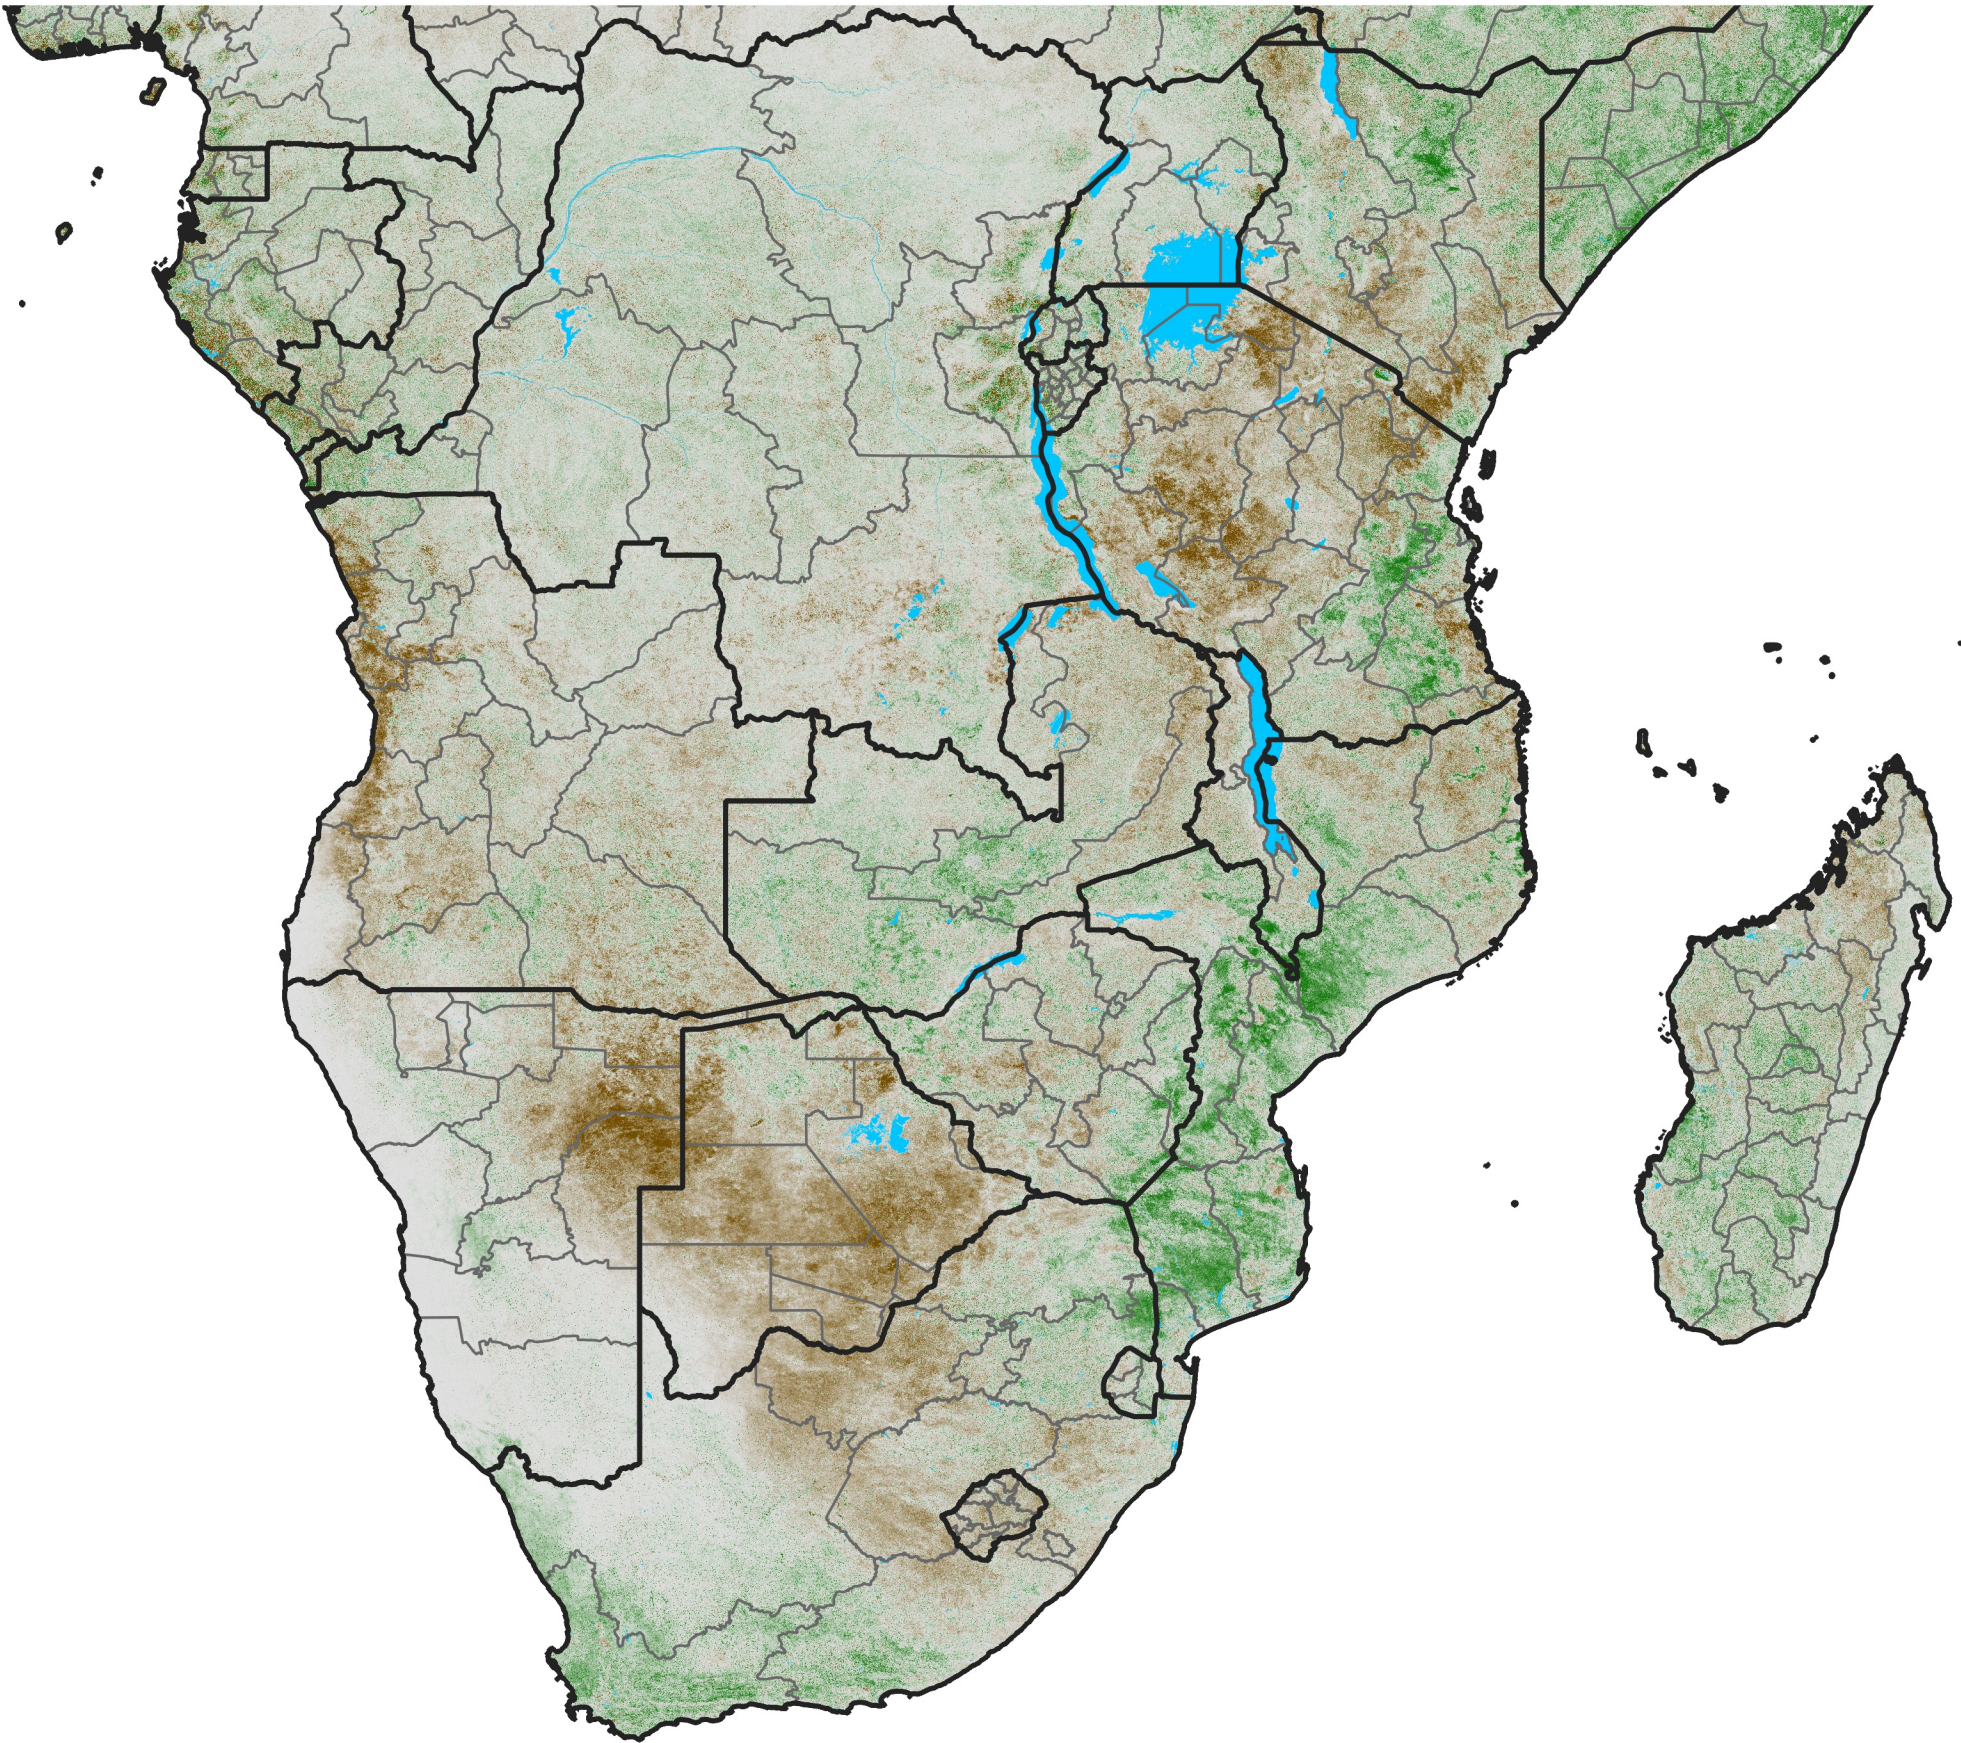

Southern Africa

NDVI Anomaly

2013 minus Mean (2012 - 2021)

Period 63 / Nov 06 - 15, 2013

NDVI Anomaly

< -0.3 -0.2 -0.1 -0.05 0.05 0.1 0.2 >0.3

Negative

No Difference