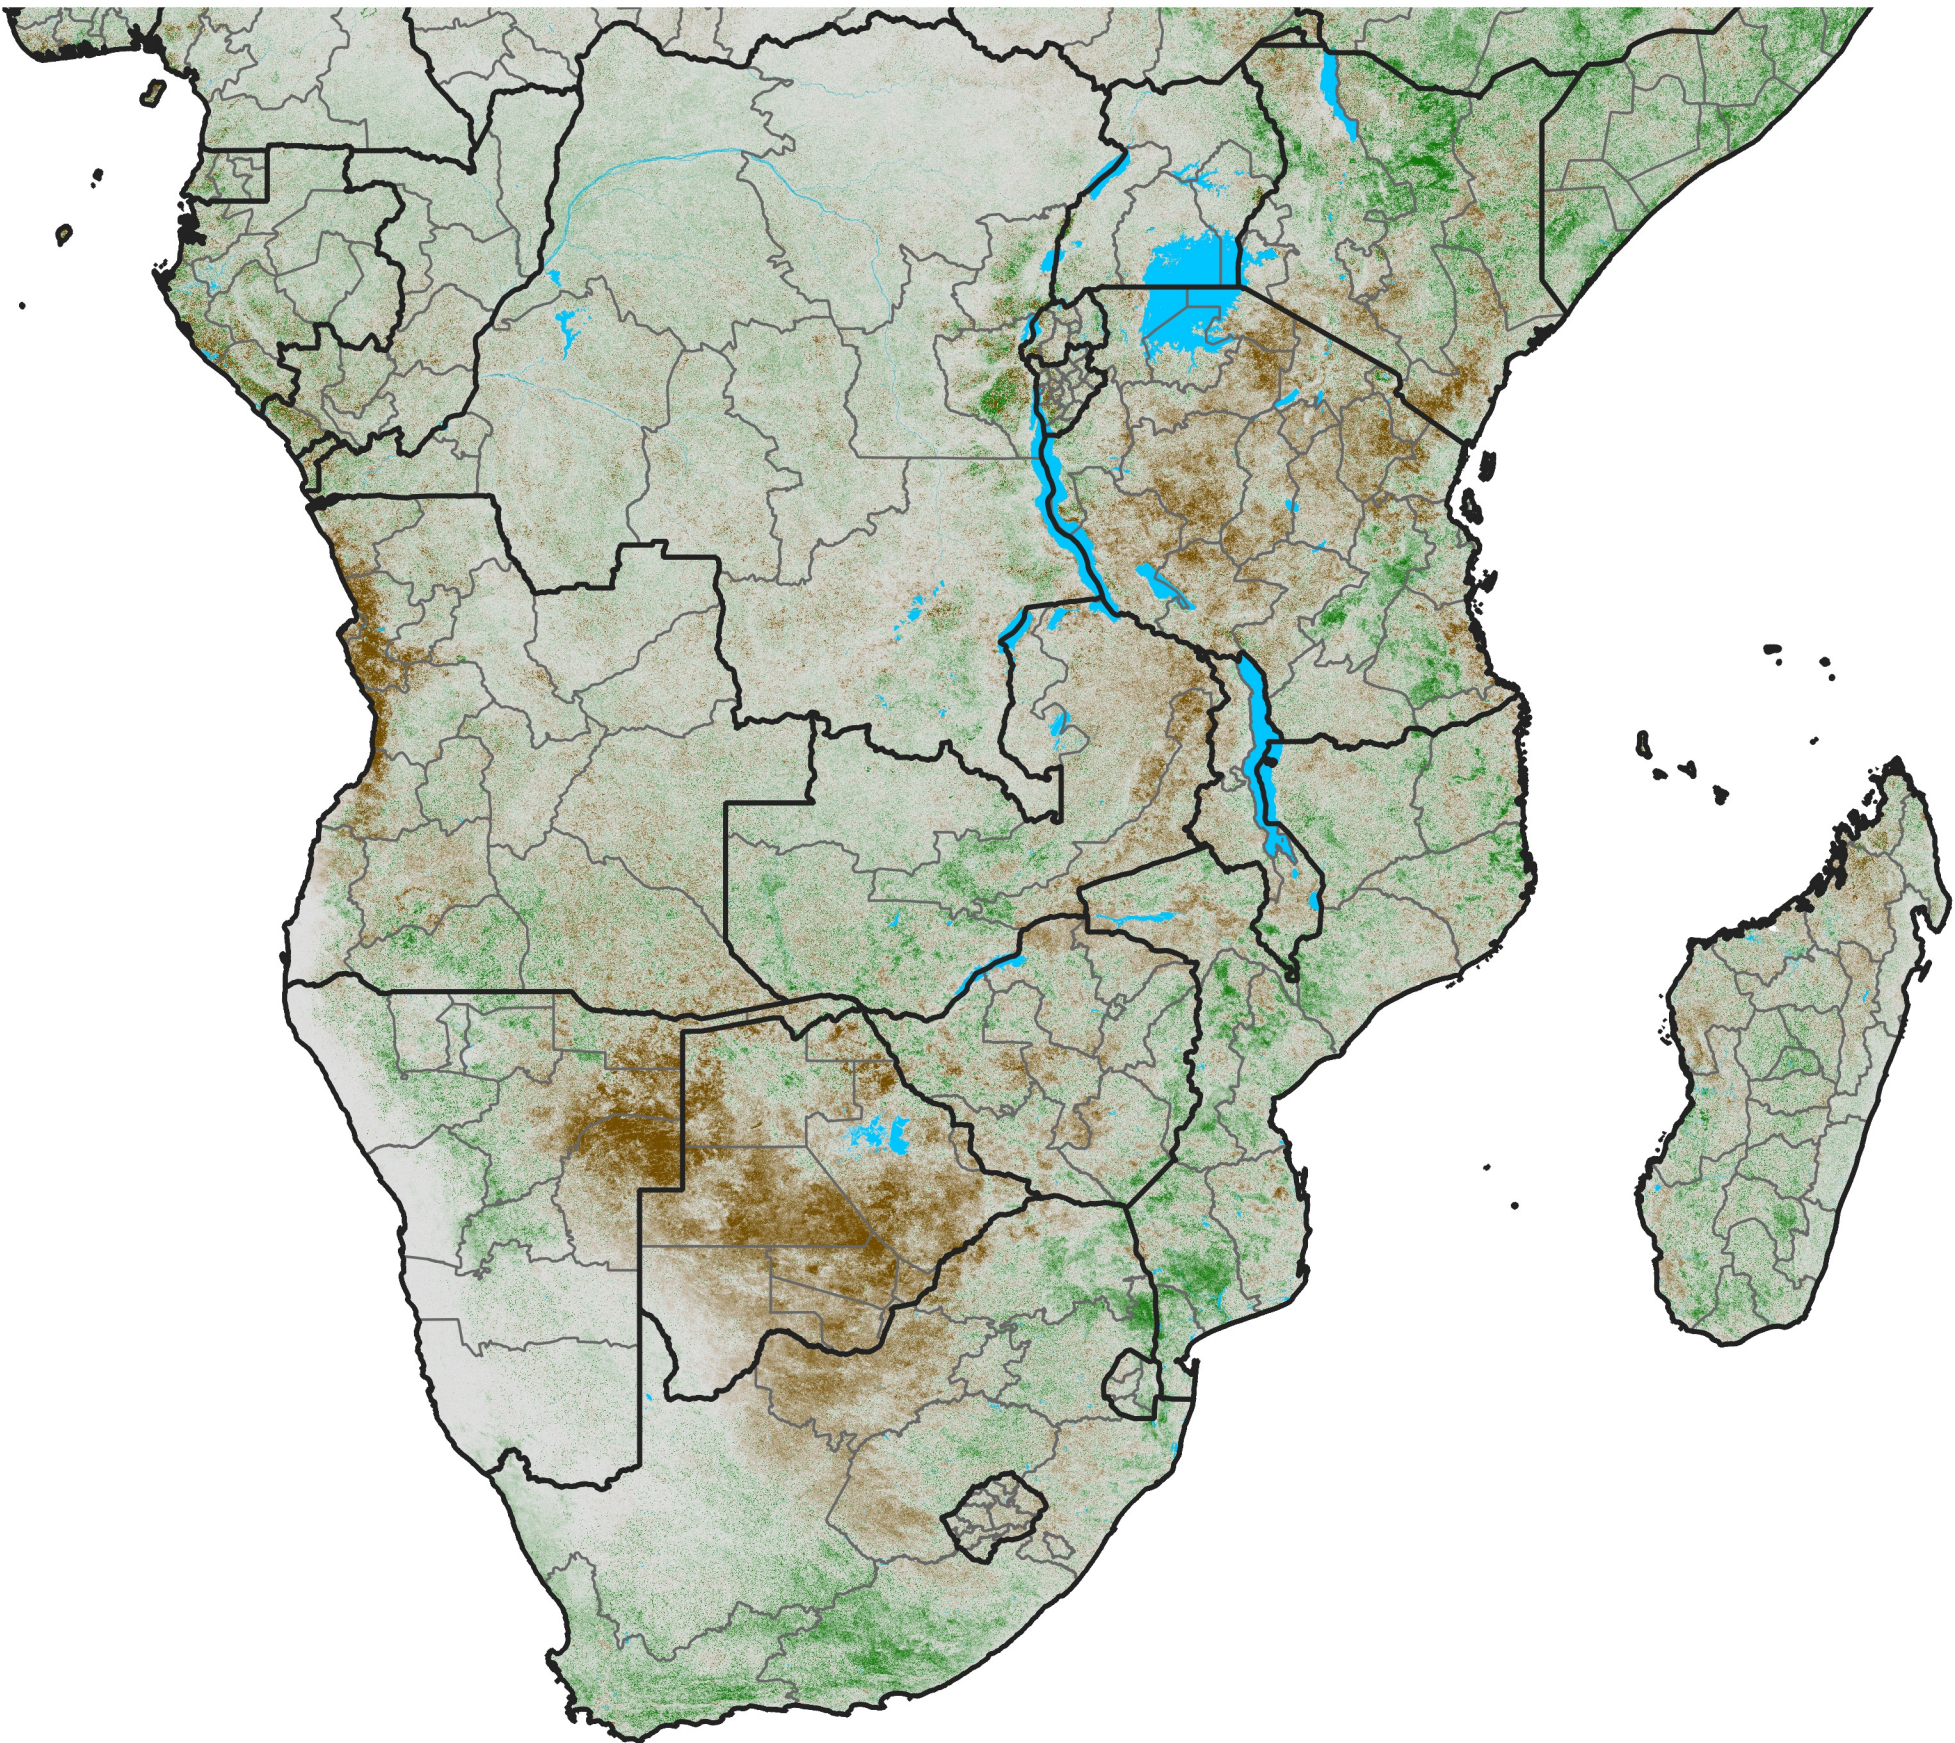

Southern Africa

NDVI Anomaly

2013 minus Mean (2012 - 2021)

Period 67 / Nov 26 - Dec 05, 2013

NDVI Anomaly

< -0.3 -0.2 -0.1 -0.05 0.05 0.1 0.2 >0.3

Negative

No Difference