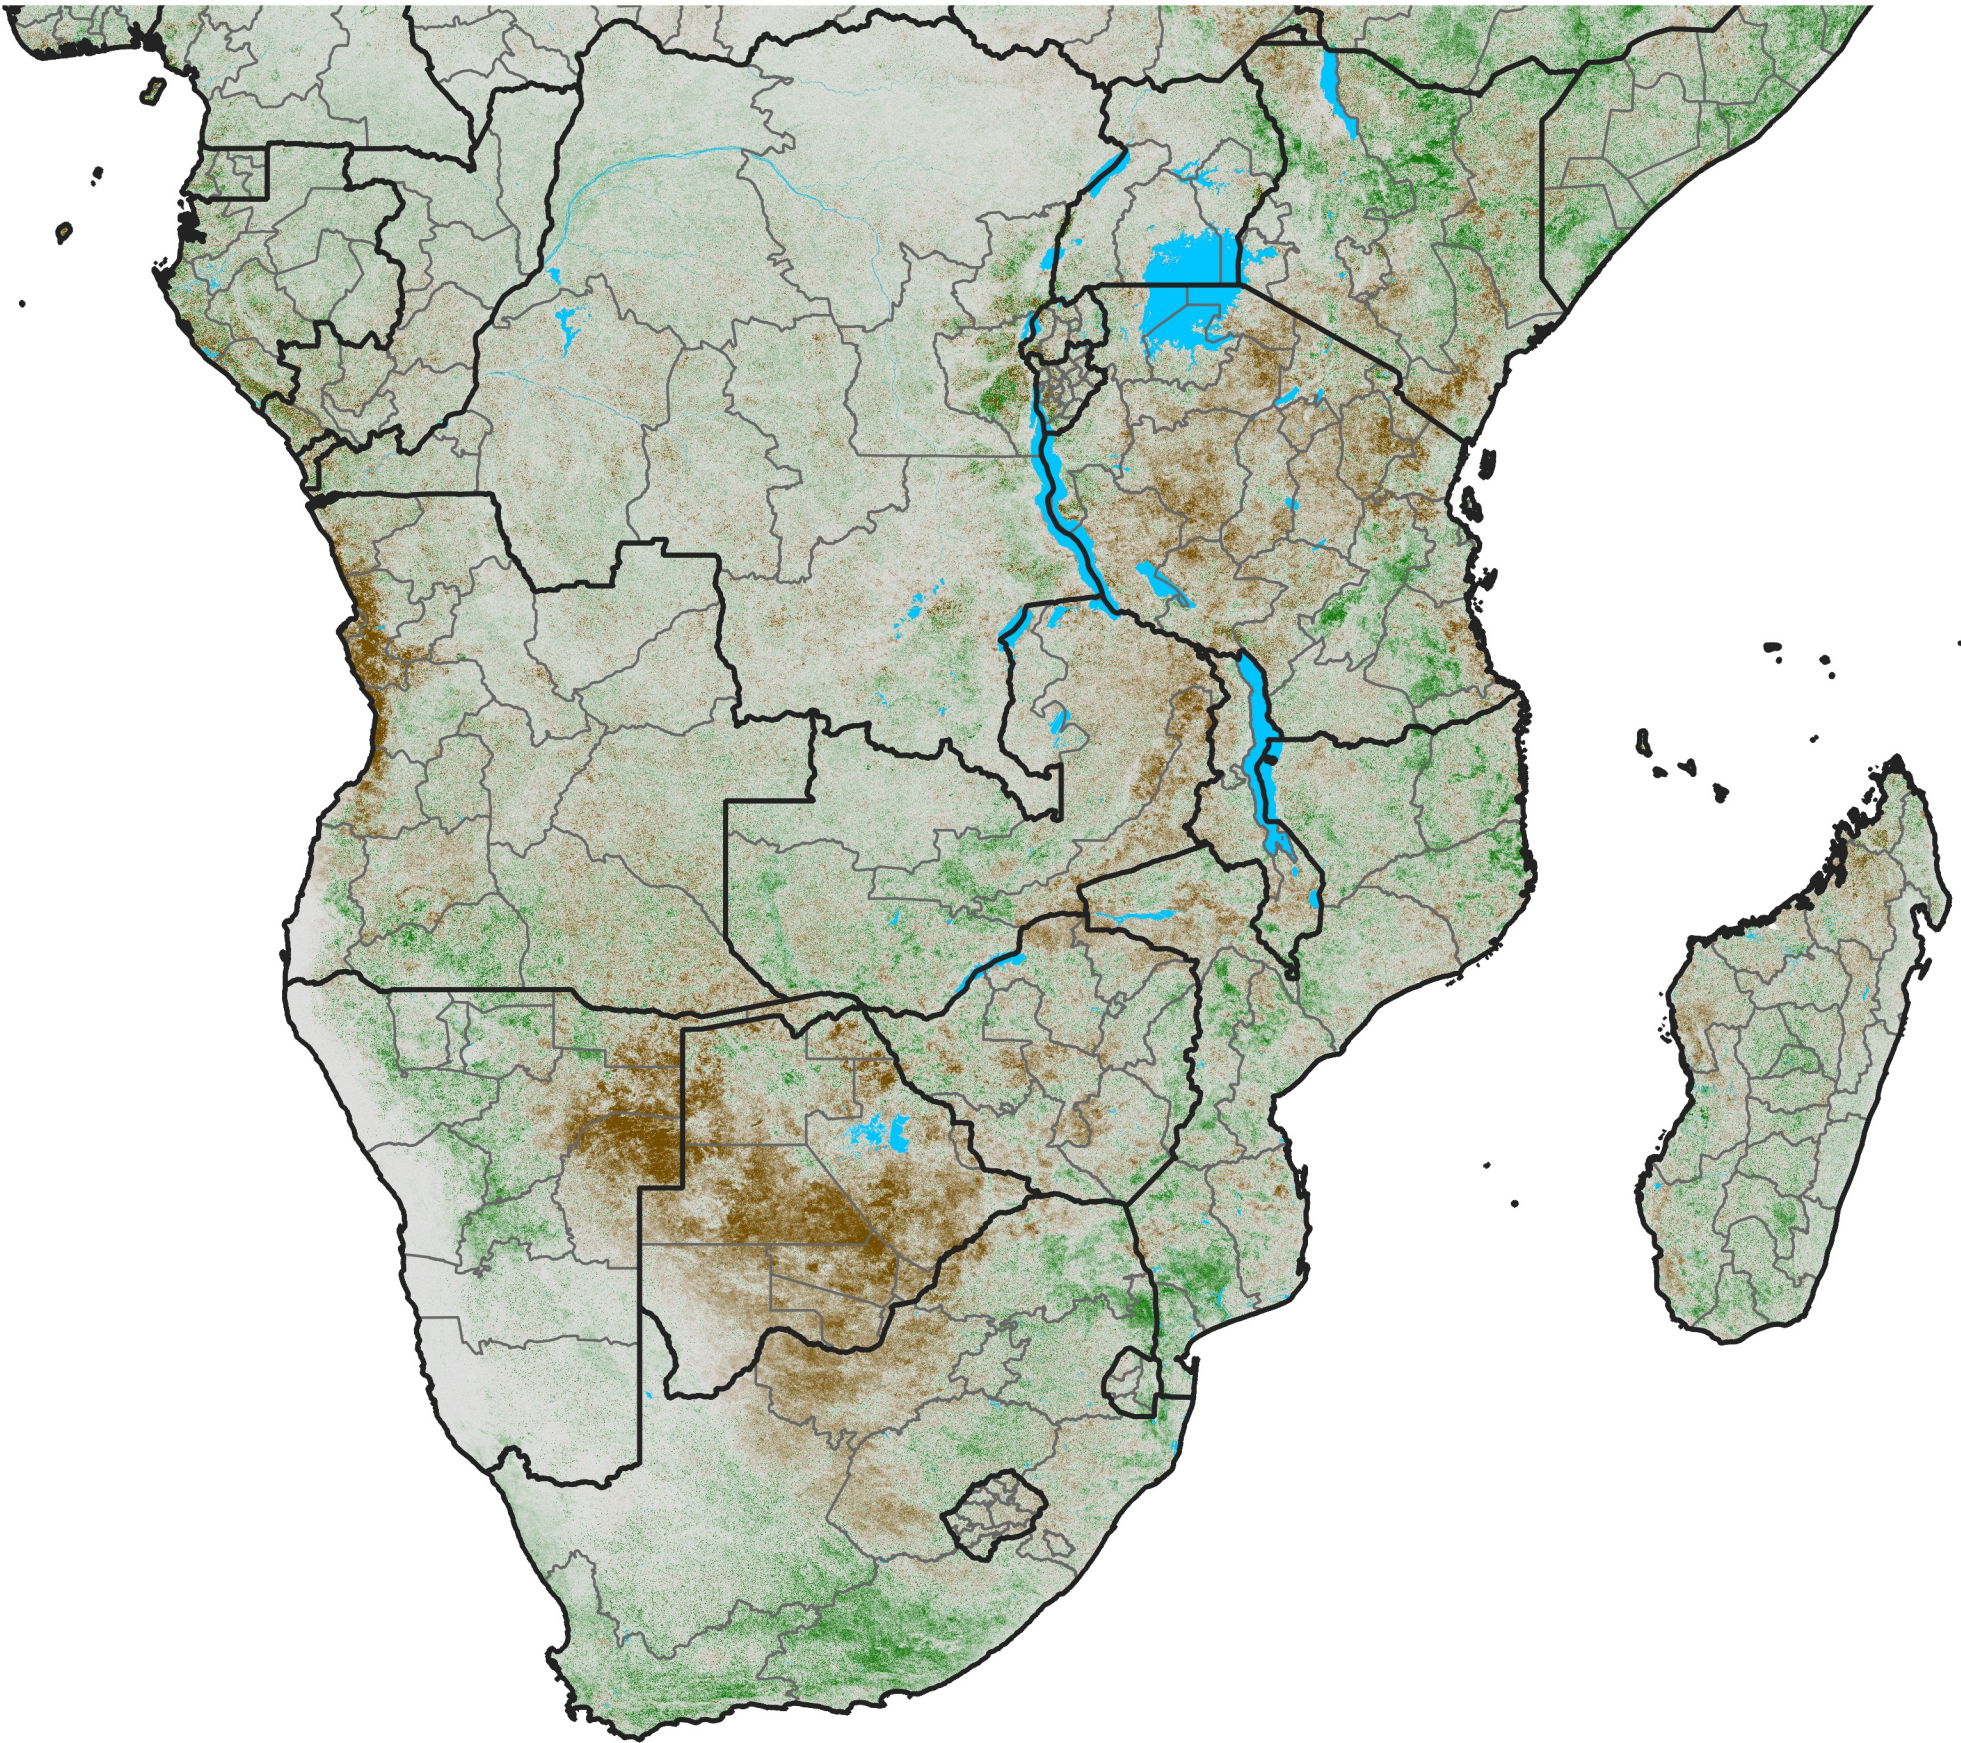

# Southern Africa

## NDVI Anomaly

2013 minus Mean (2012 - 2021)

Period 68 / Dec 01 - 10, 2013

### NDVI Anomaly

< -0.3   -0.2   -0.1   -0.05   0.05   0.1   0.2   >0.3

Negative

No Difference

Positive