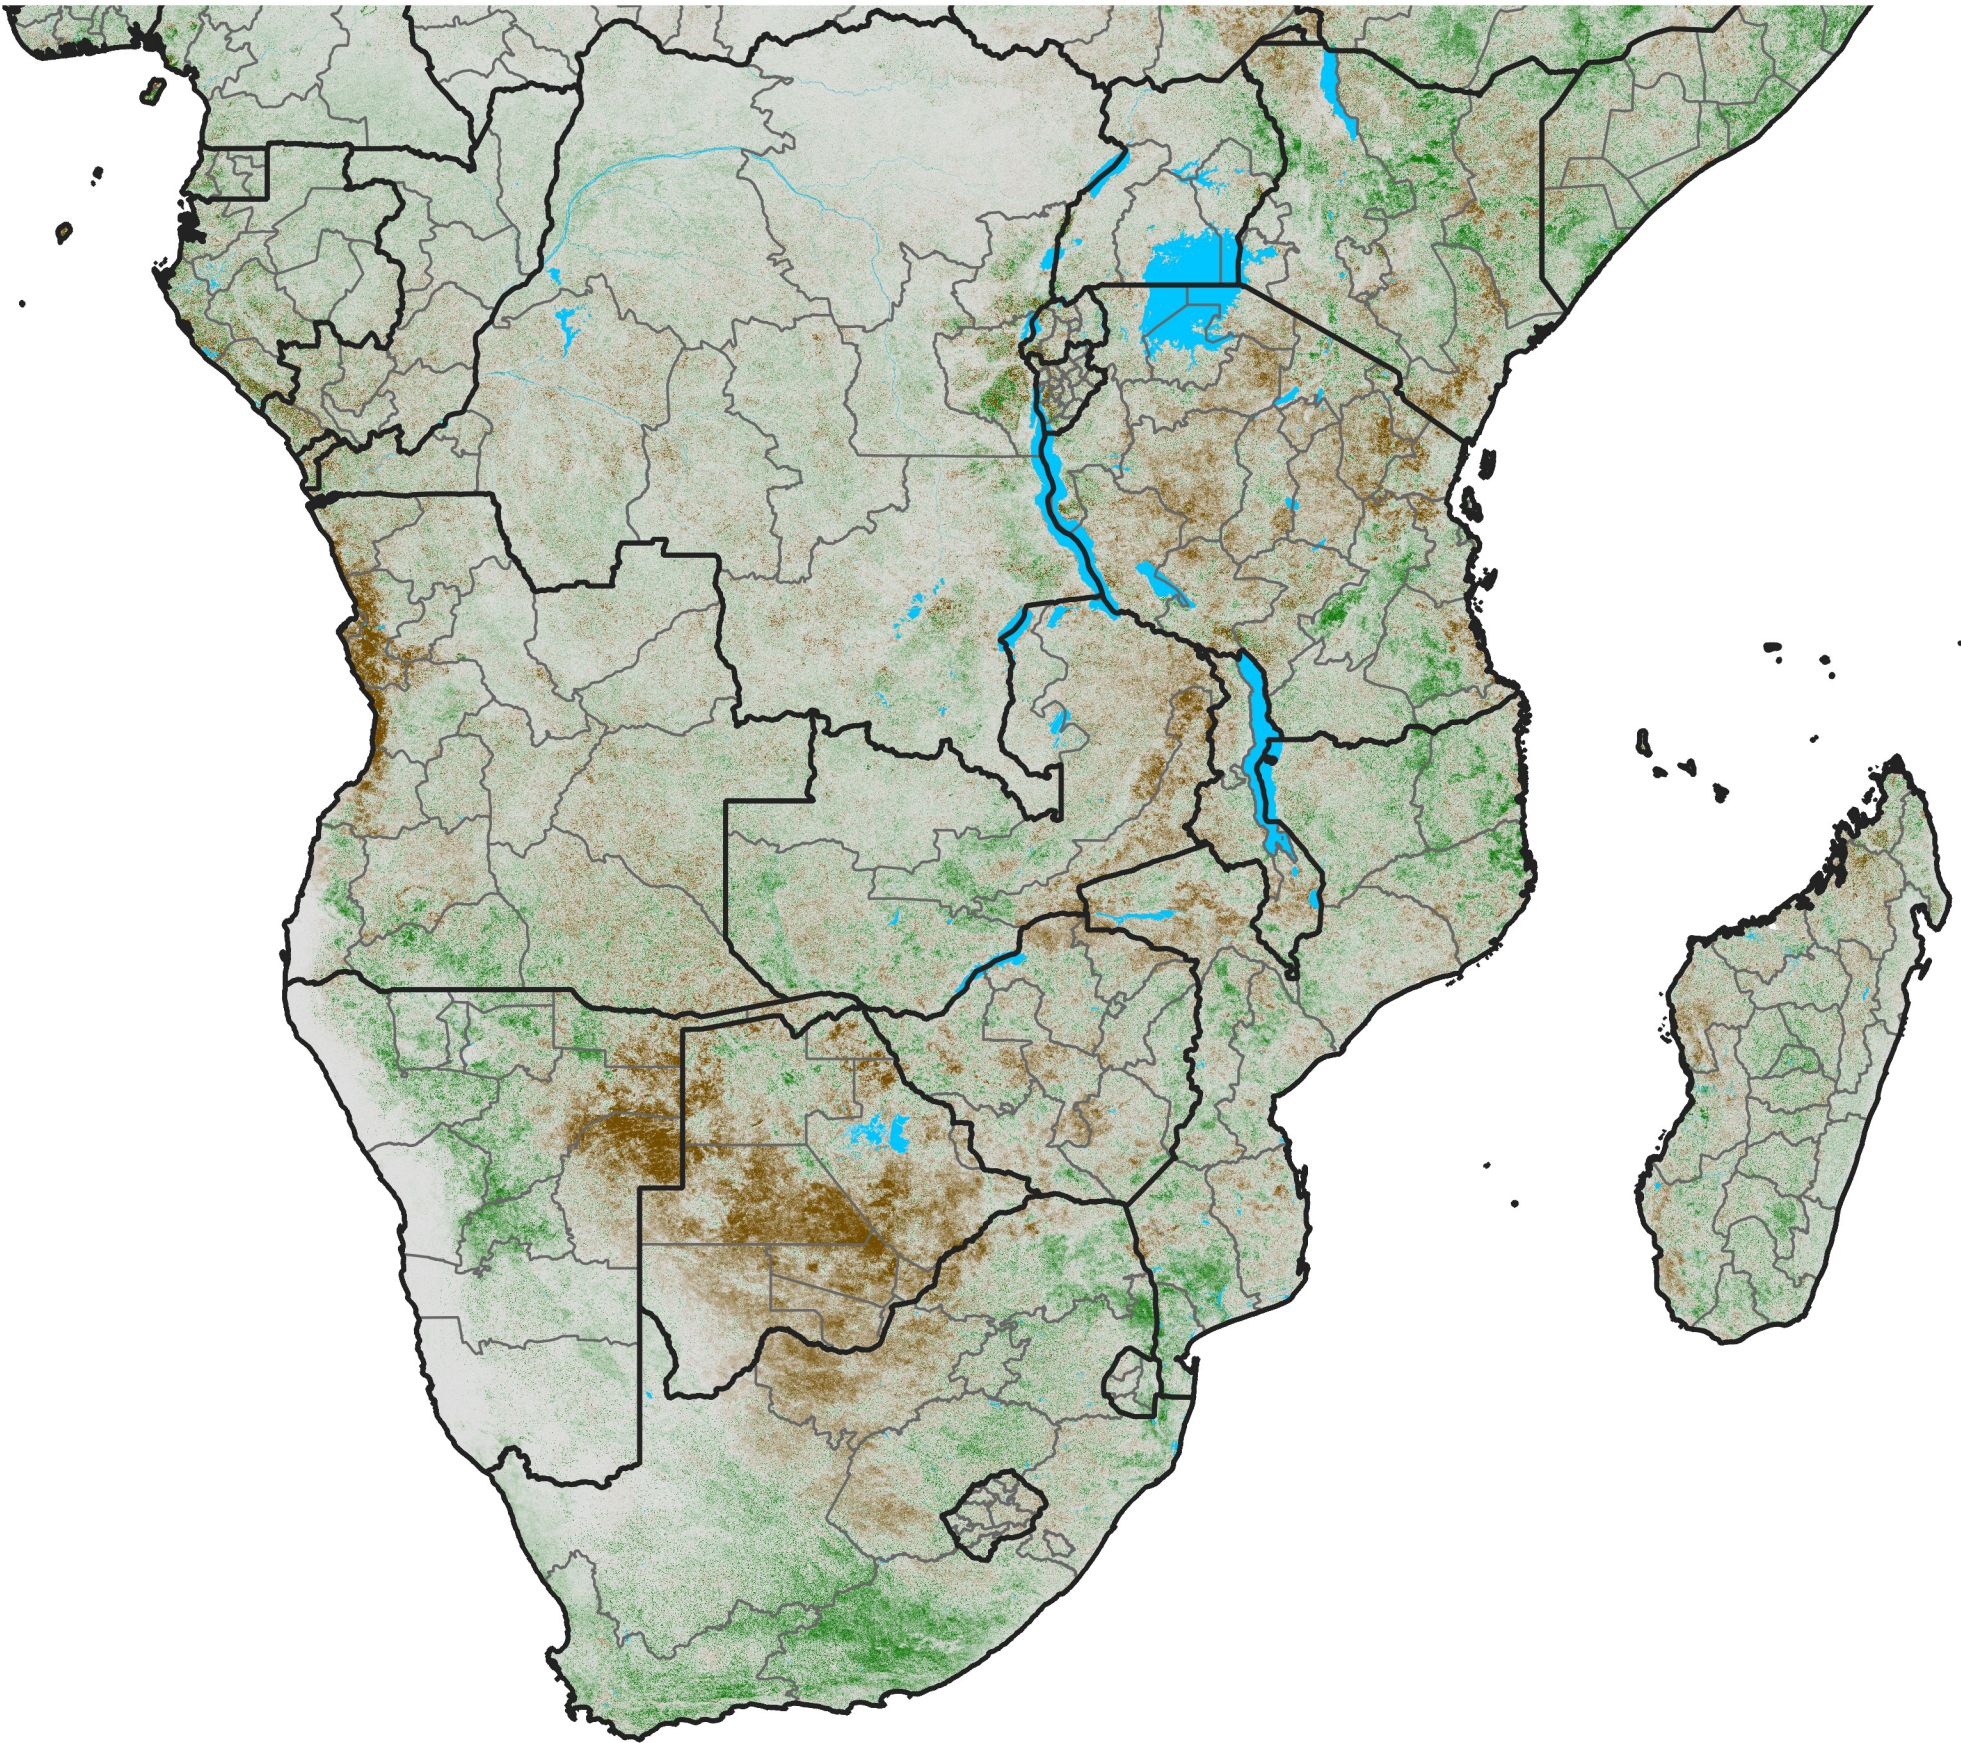

Southern Africa

NDVI Anomaly

2013 minus Mean (2012 - 2021)

Period 69 / Dec 06 - 15, 2013

NDVI Anomaly

< -0.3 -0.2 -0.1 -0.05 0.05 0.1 0.2 >0.3

Negative

No Difference