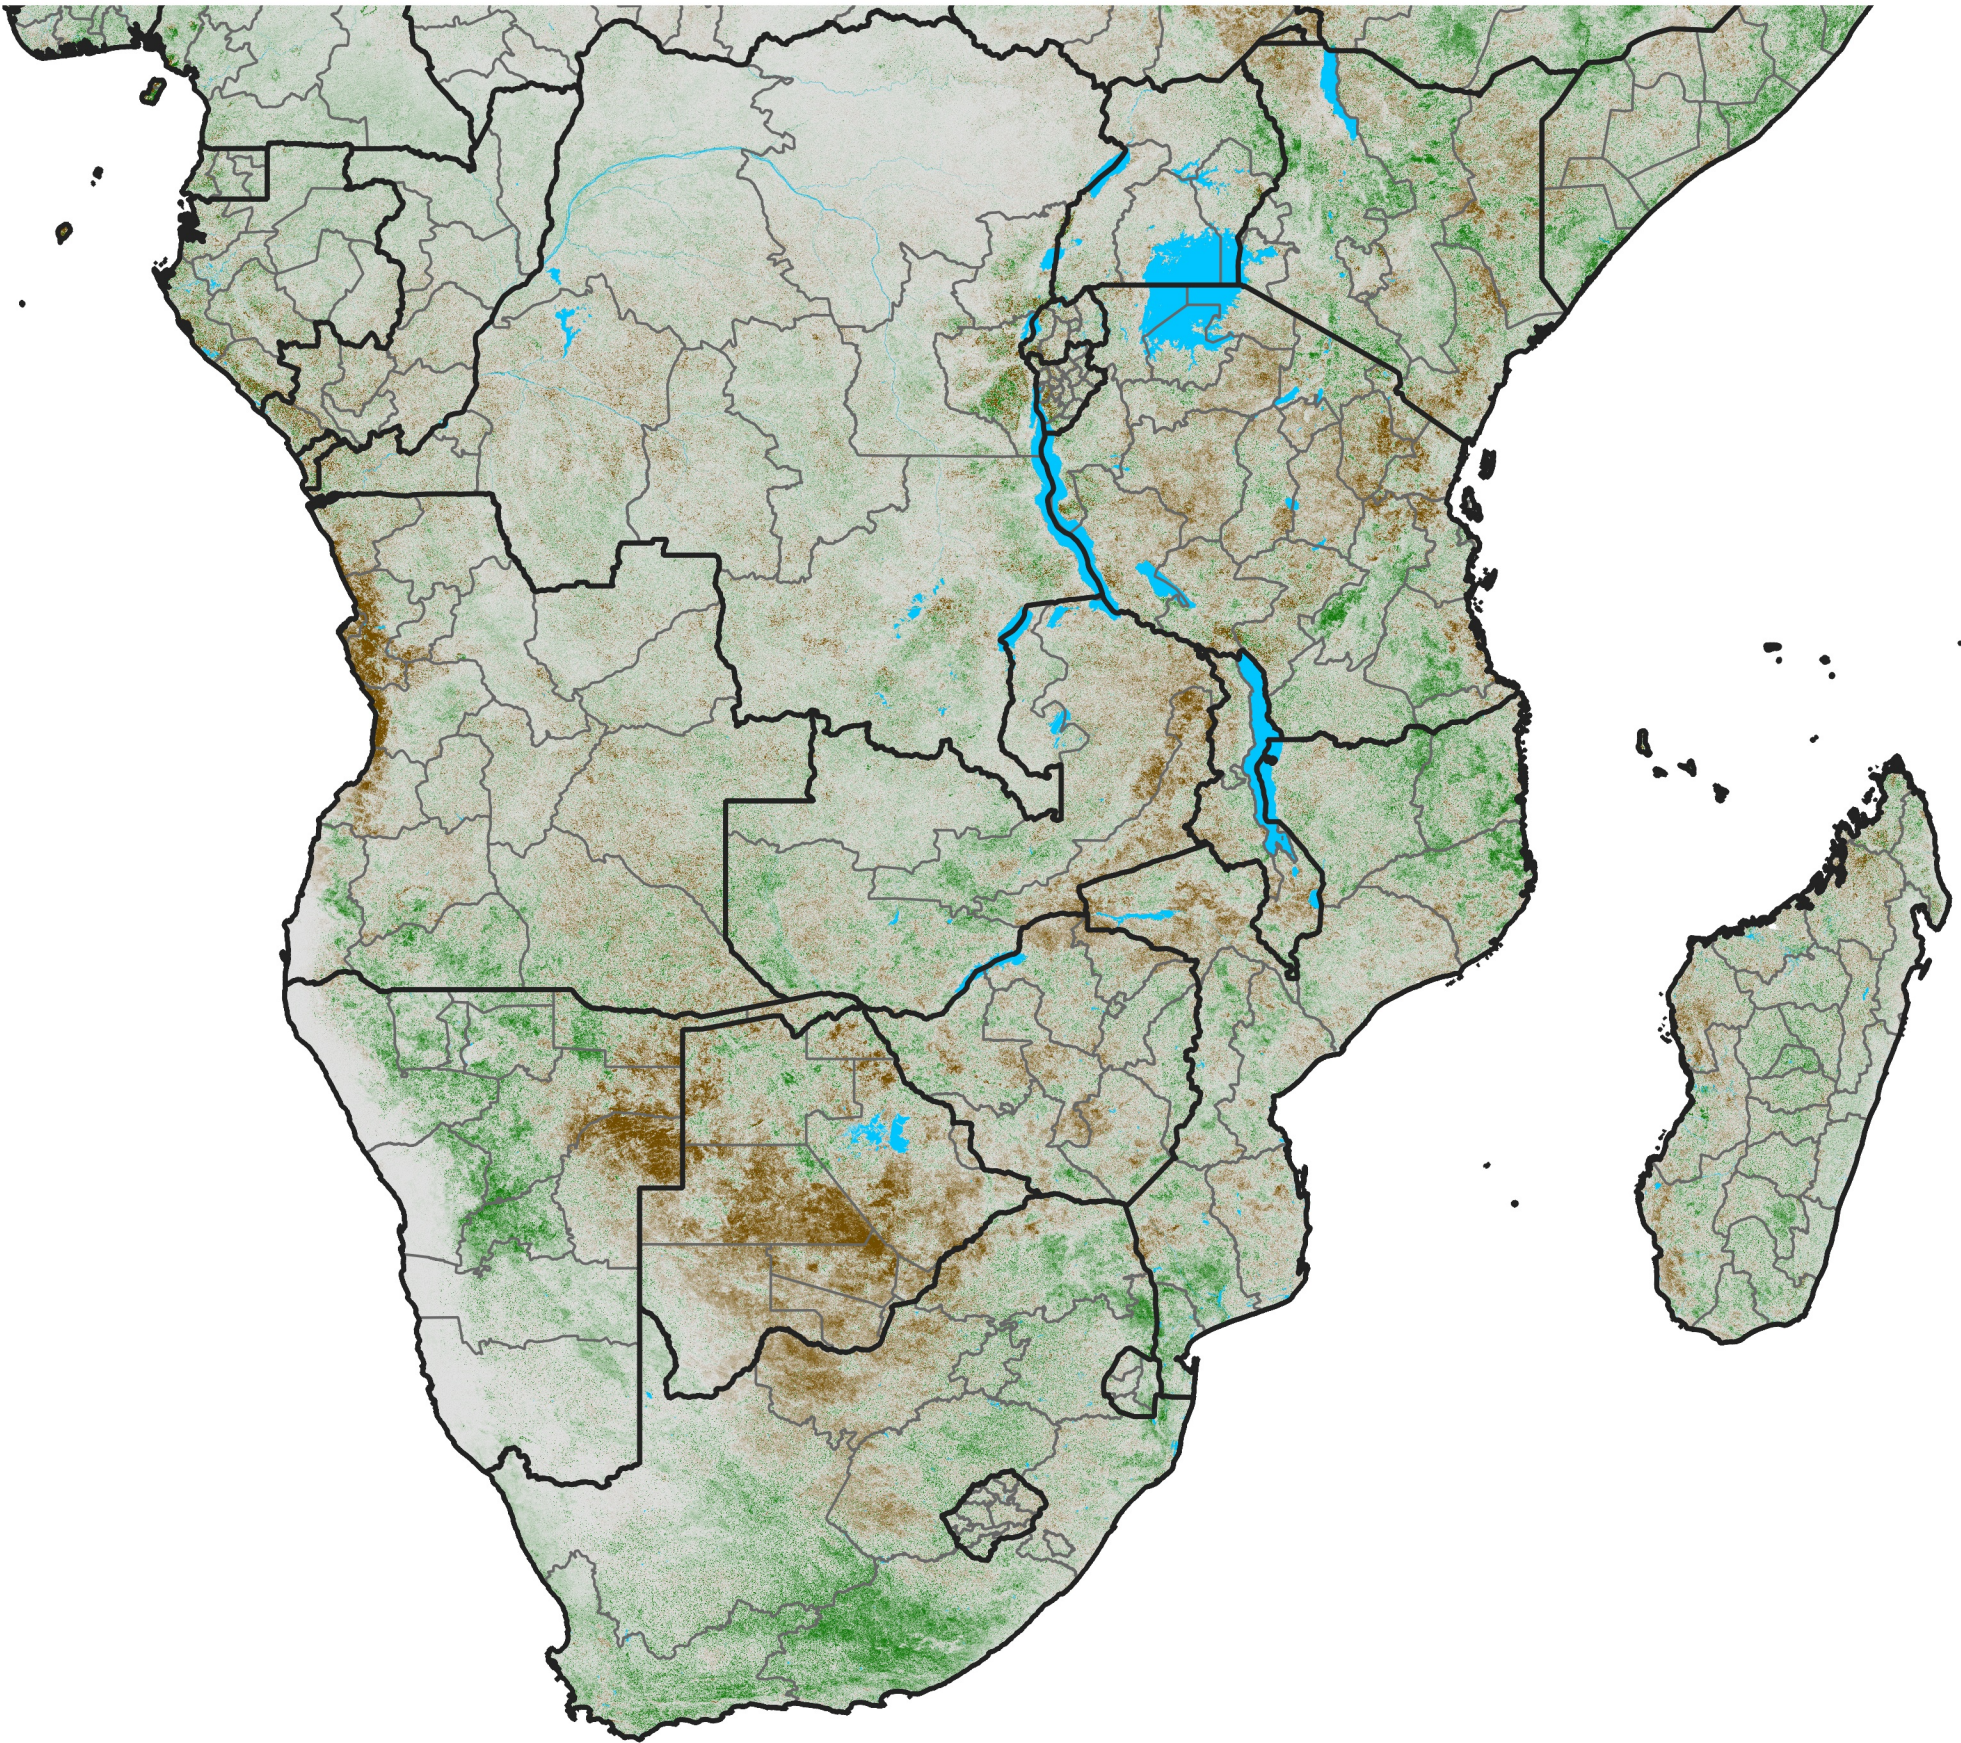

# Southern Africa

## NDVI Anomaly

2013 minus Mean (2012 - 2021)

Period 70 / Dec 11 - 20, 2013

### NDVI Anomaly

< -0.3   -0.2   -0.1   -0.05   0.05   0.1   0.2   >0.3

Negative

No Difference

Positive