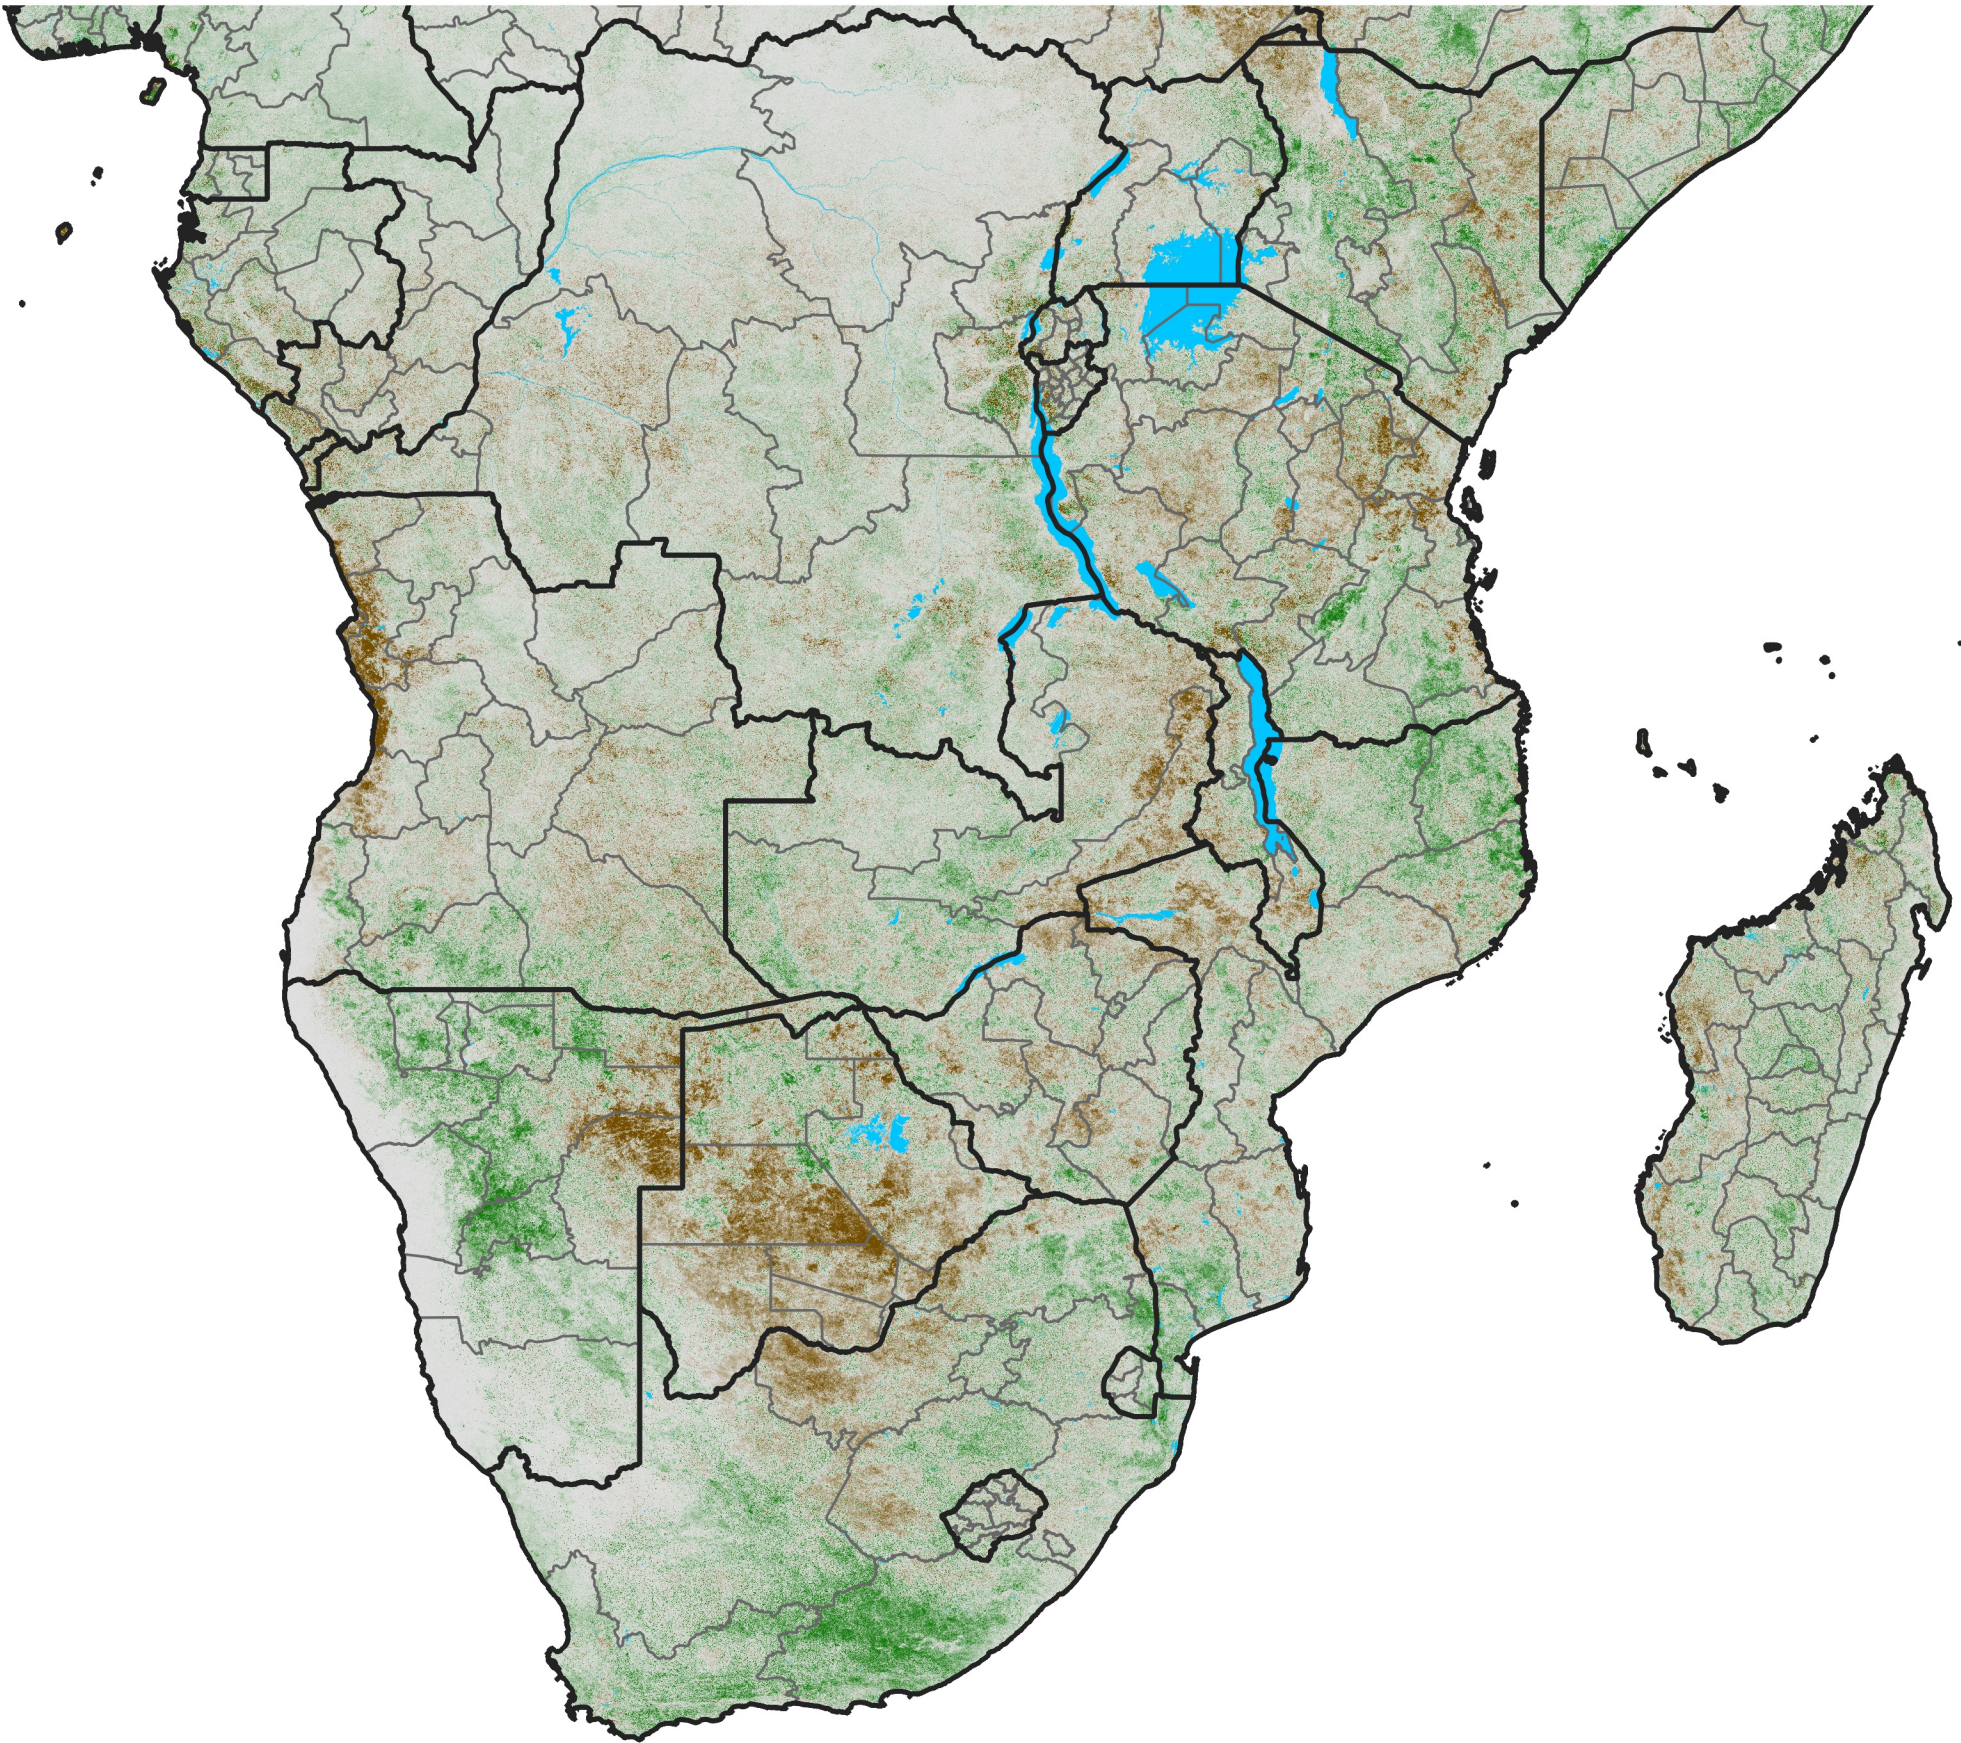

Southern Africa

NDVI Anomaly

2013 minus Mean (2012 - 2021)

Period 71 / Dec 16 - 25, 2013

NDVI Anomaly

< -0.3 -0.2 -0.1 -0.05 0.05 0.1 0.2 >0.3

Negative

No Difference