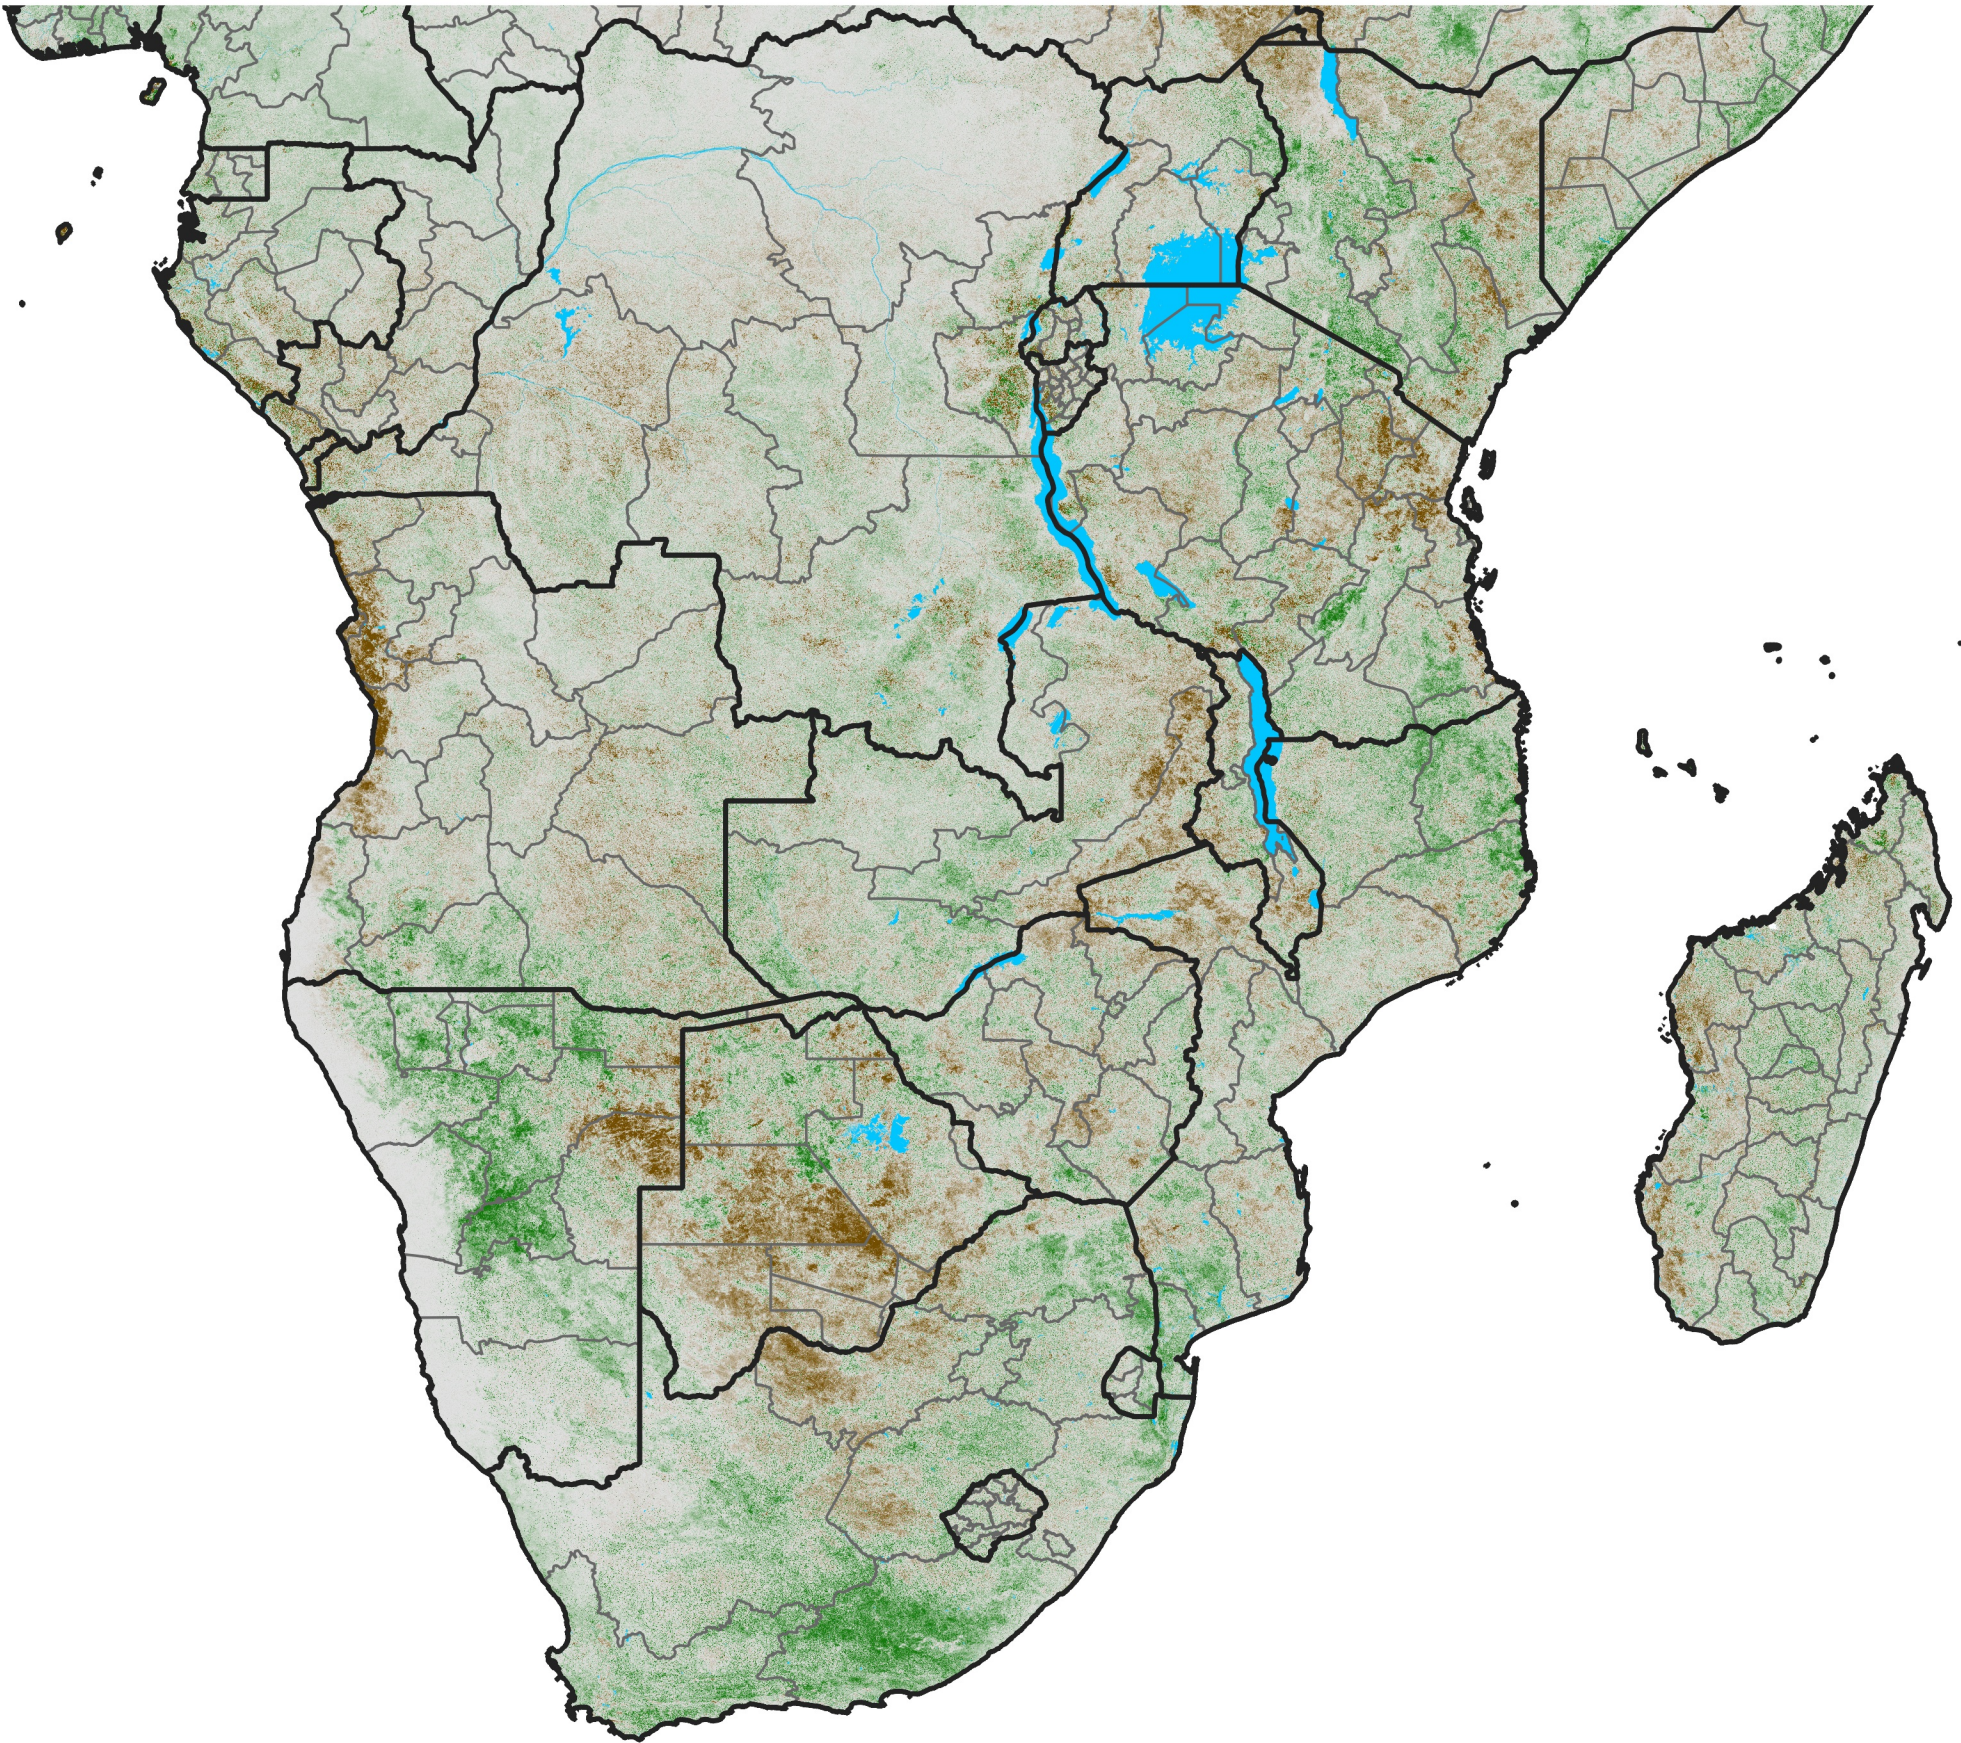

Southern Africa

NDVI Anomaly

2013 minus Mean (2012 - 2021)

Period 72 / Dec 21 - 31, 2013

NDVI Anomaly

< -0.3 -0.2 -0.1 -0.05 0.05 0.1 0.2 >0.3

Negative

No Difference