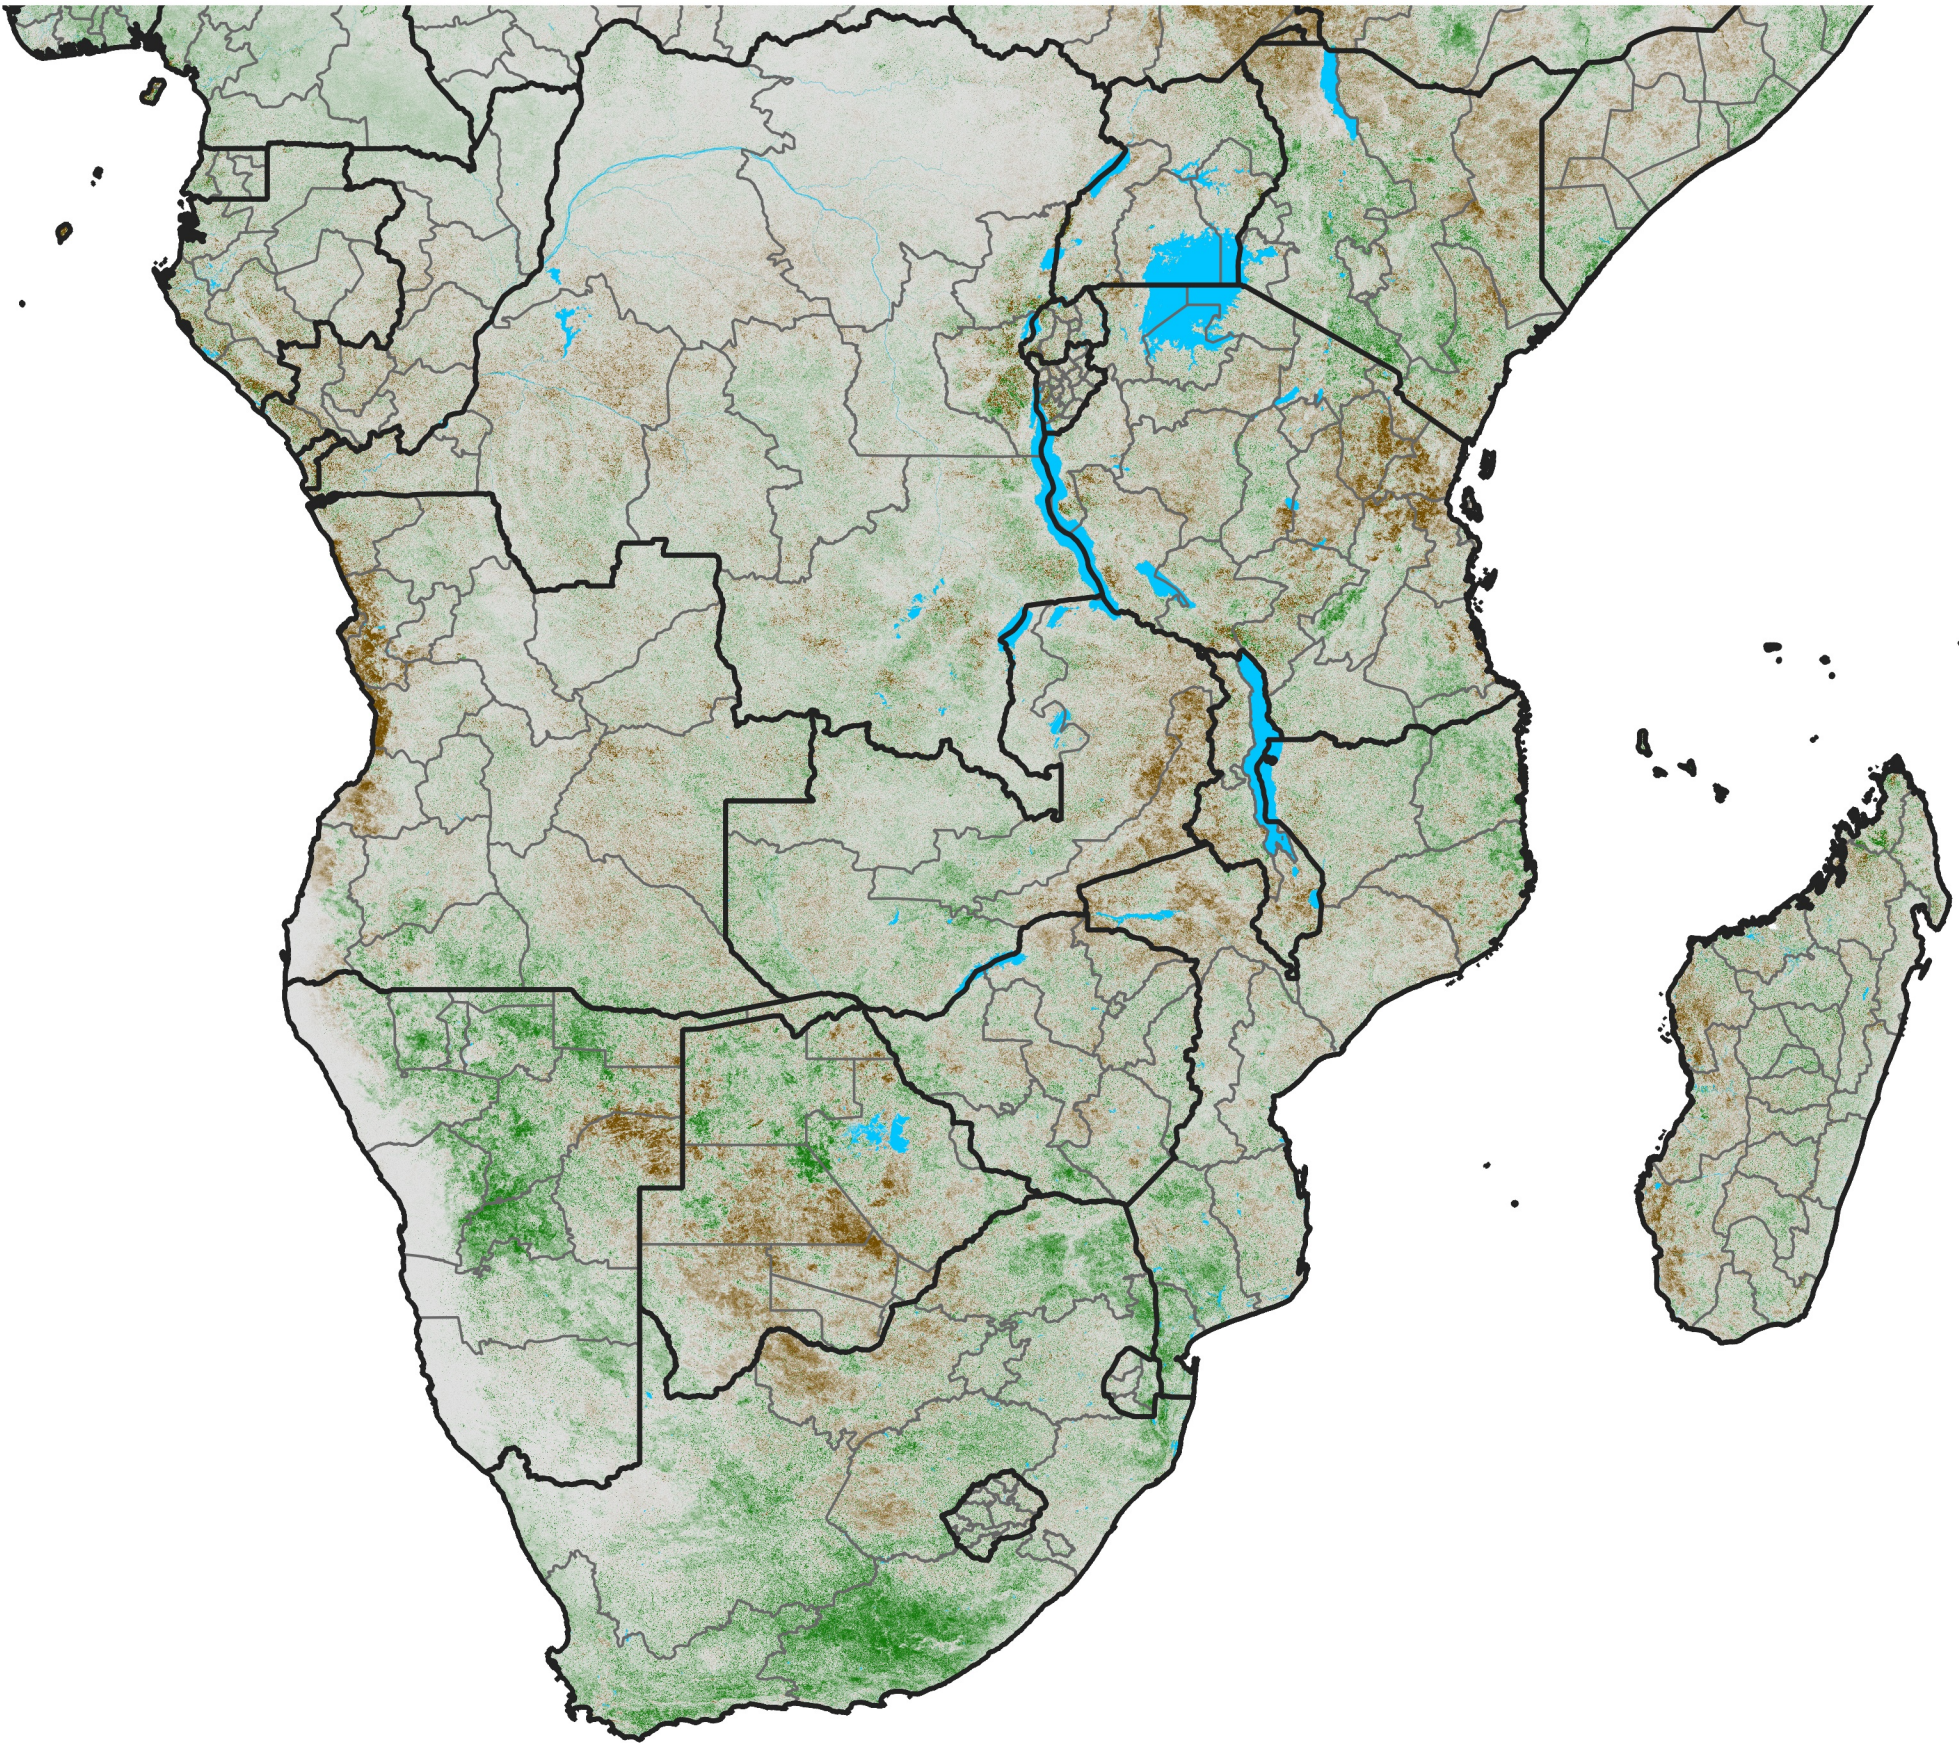

# Southern Africa

## NDVI Anomaly

2014 minus Mean (2012 - 2021)

Period 01 / Dec 26, 2013 - Jan 05, 2014

### NDVI Anomaly

< -0.3   -0.2   -0.1   -0.05   0.05   0.1   0.2   >0.3

Negative

No Difference

Positive